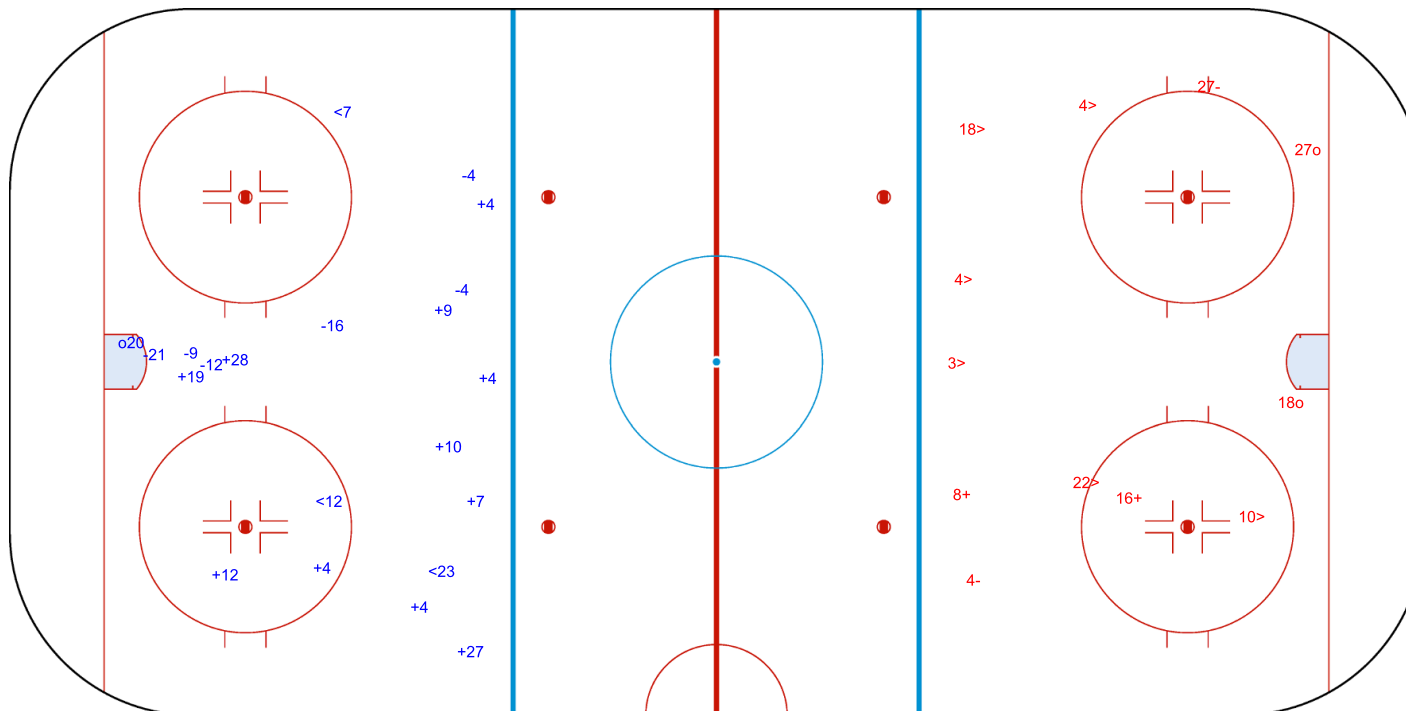

SSP (<): 3 SPG (-): 6

GK 29 of SUI

SUI → 2nd Period ← CZE

Shots by SUI

Goals (o): 2 SSG (+): 2

SSP (>): 6 SPG (-): 2

GK 30 of CZE

Shots by SUI
Goals (o): 0
SSP (<): 4
SSG (+): 10
SPG (-): 3