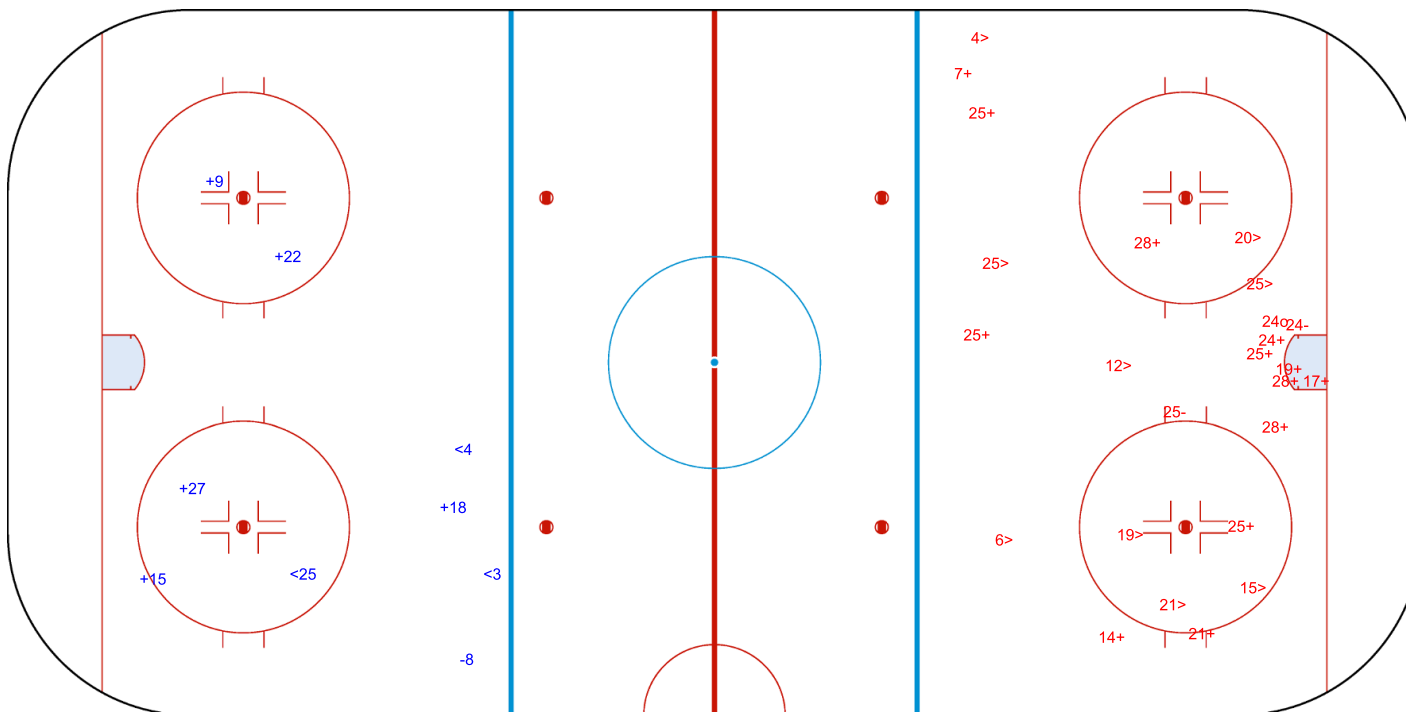

SHOT CHART
CZE - SUI

Shots by SUI
Goals (o): 0
SSP (<): 3
SSG (+): 5
SPG (-): 1

GK 30 of CZE

1st Period

Shots by CZE
Goals (o): 1
SSP (>): 9
SSG (+): 13
SPG (-): 2

GK 29 of SUI

Shots by CZE

Goals (o): 1 SSG (+): 11

SSP (<): 3 SPG (-): 6

GK 29 of SUI

SUI → 2nd Period ← CZE

Shots by SUI

Goals (o): 2 SSG (+): 2

SSP (>): 6 SPG (-): 2

GK 30 of CZE

Shots by SUI
Goals (o): 0
SSP (<): 4
SSG (+): 10
SPG (-): 3