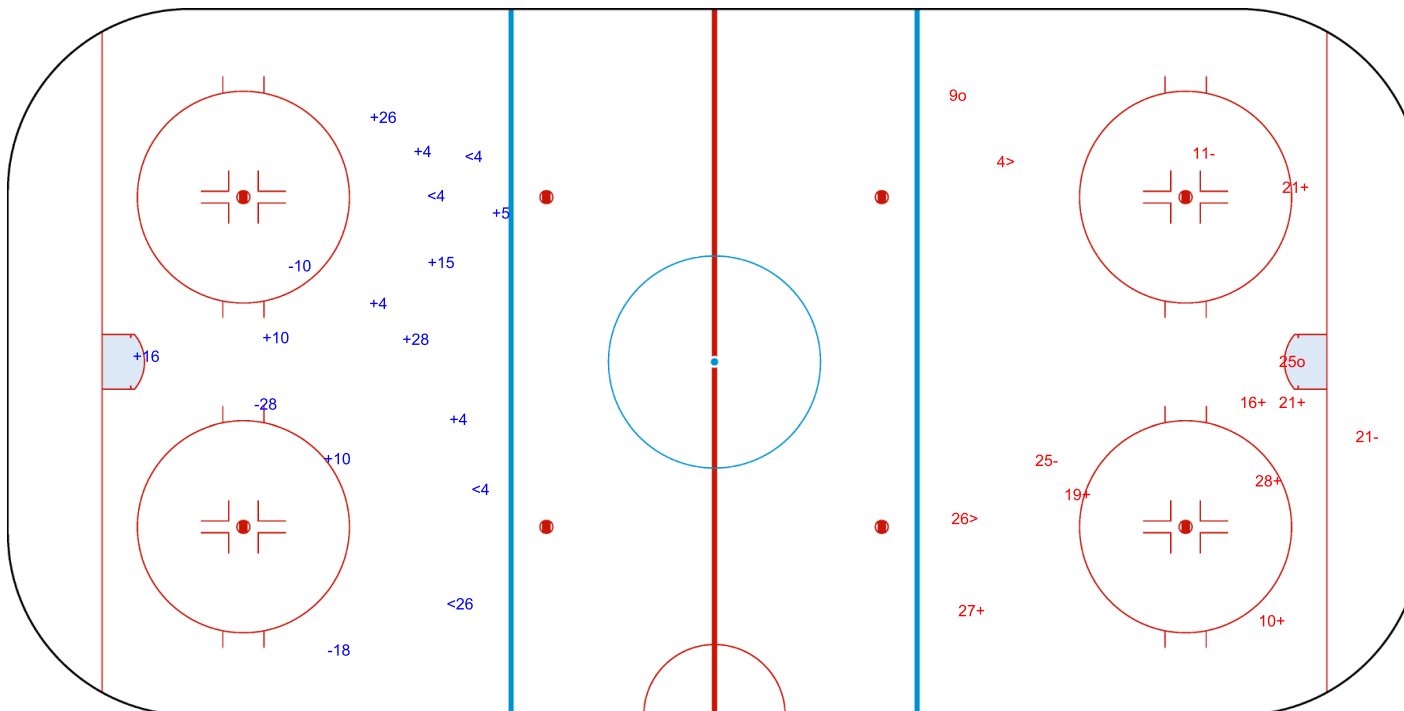

Shots by SUI
Goals (o): 0
SSP (<): 4
SSG (+): 10
SPG (-): 3

GK 30 of CZE

CZE → 3rd Period ← SUI

Shots by CZE
Goals (o): 2
SSP (>): 2
SSG (+): 7
SPG (-): 3

GK 29 of SUI

Legend:
GK Goalkeeper   **SPG** Shots past goal   **SSG** Shots saved by goalkeeper   **SSP** Shots saved by player