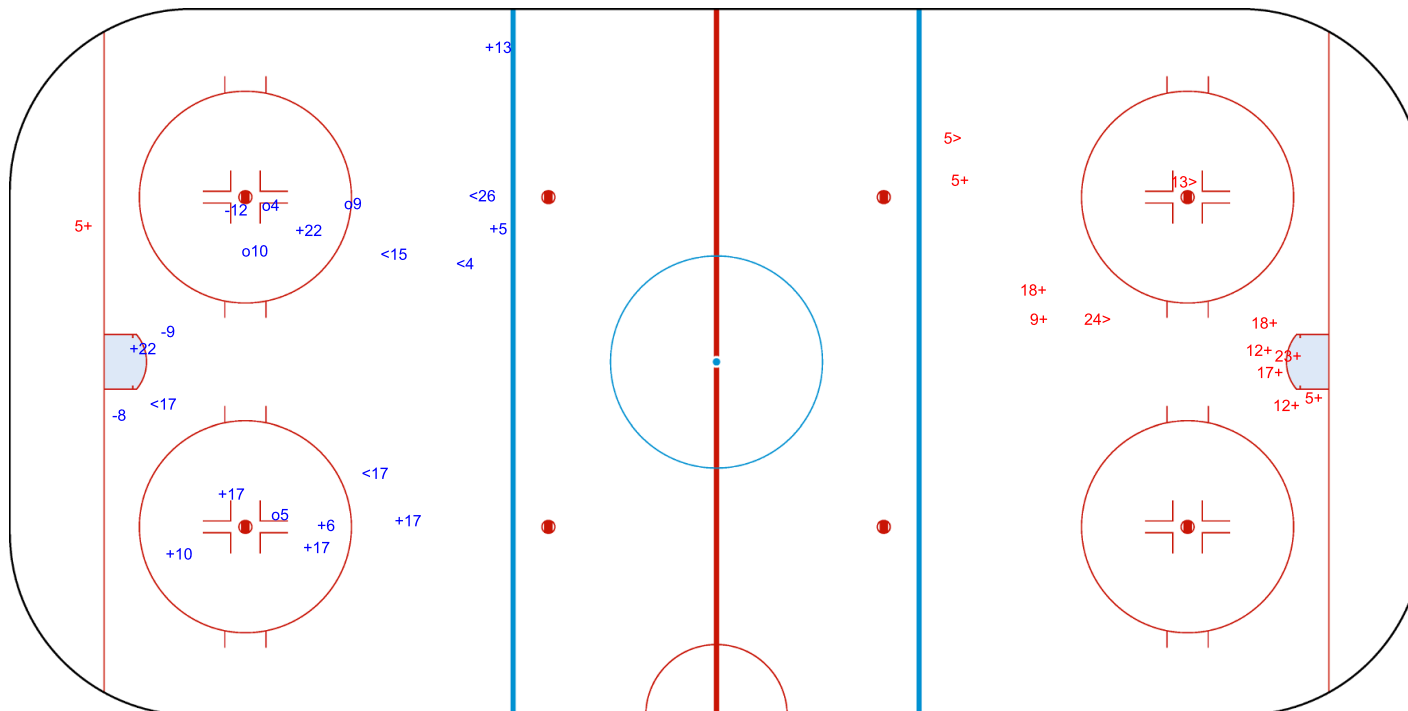

SHOT CHART
SUI - NOR

Shots by NOR
Goals (o): 2 SSG (+): 6
SSP (<): 11 SPG (-): 3

GK 29 of SUI

SUI → 1st Period ← NOR

Shots by SUI
Goals (o): 1 SSG (+): 9
SSP (>): 2 SPG (-): 5

GK 1 of NOR

Shots by SUI

Goals (o): 4

SSP (<): 5

SSG (+): 9

SPG (-): 3

GK 1 of NOR

2nd Period

Shots by NOR

Goals (o): 0

SSP (>): 3