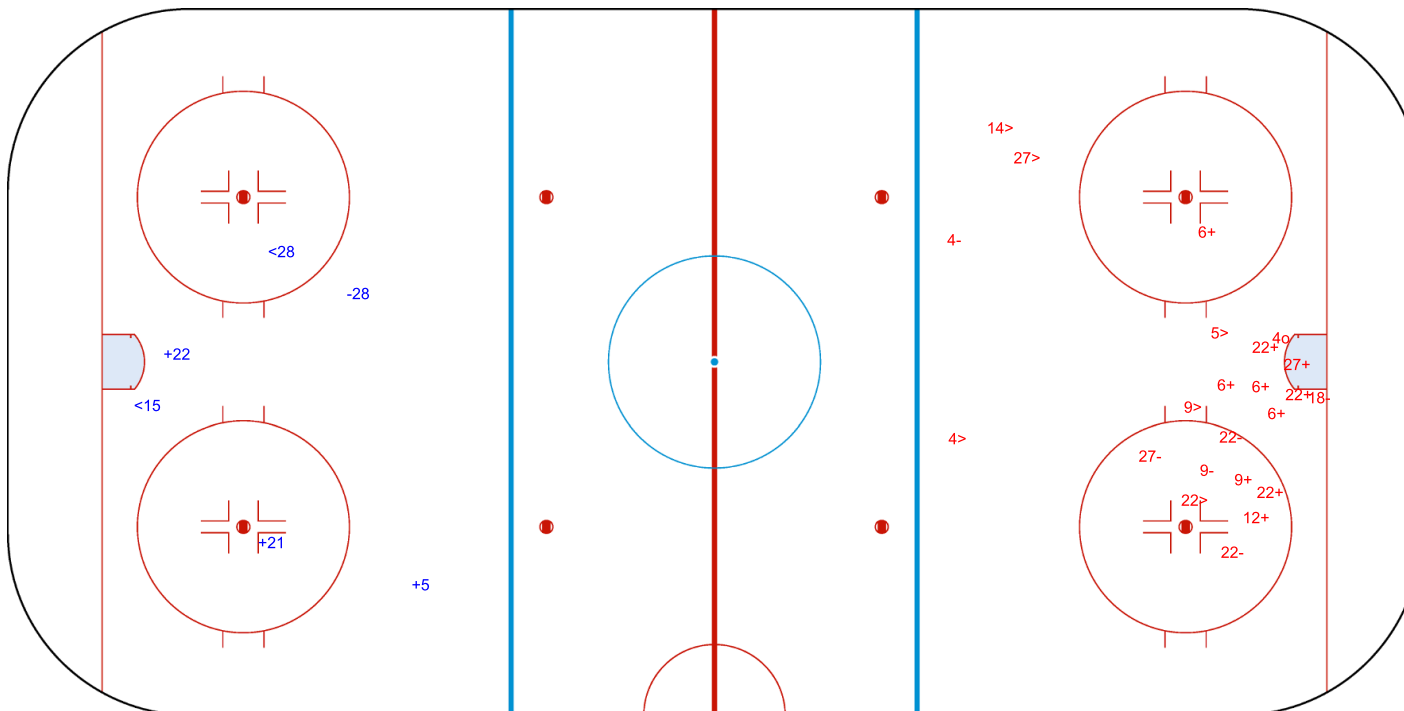

Shots by NOR

Goals (o): 0   SSG (+): 3

SSP (<): 2   SPG (-): 1

GK 29 of SUI

3rd Period

Shots by SUI

Goals (o): 1   SSG (+): 10

SSP (>): 6   SPG (-): 6

GK 1 of NOR

Legend:					
GK	Goalkeeper	SPG	Shots past goal	SSG	Shots saved by goalkeeper
				SSP	Shots saved by player