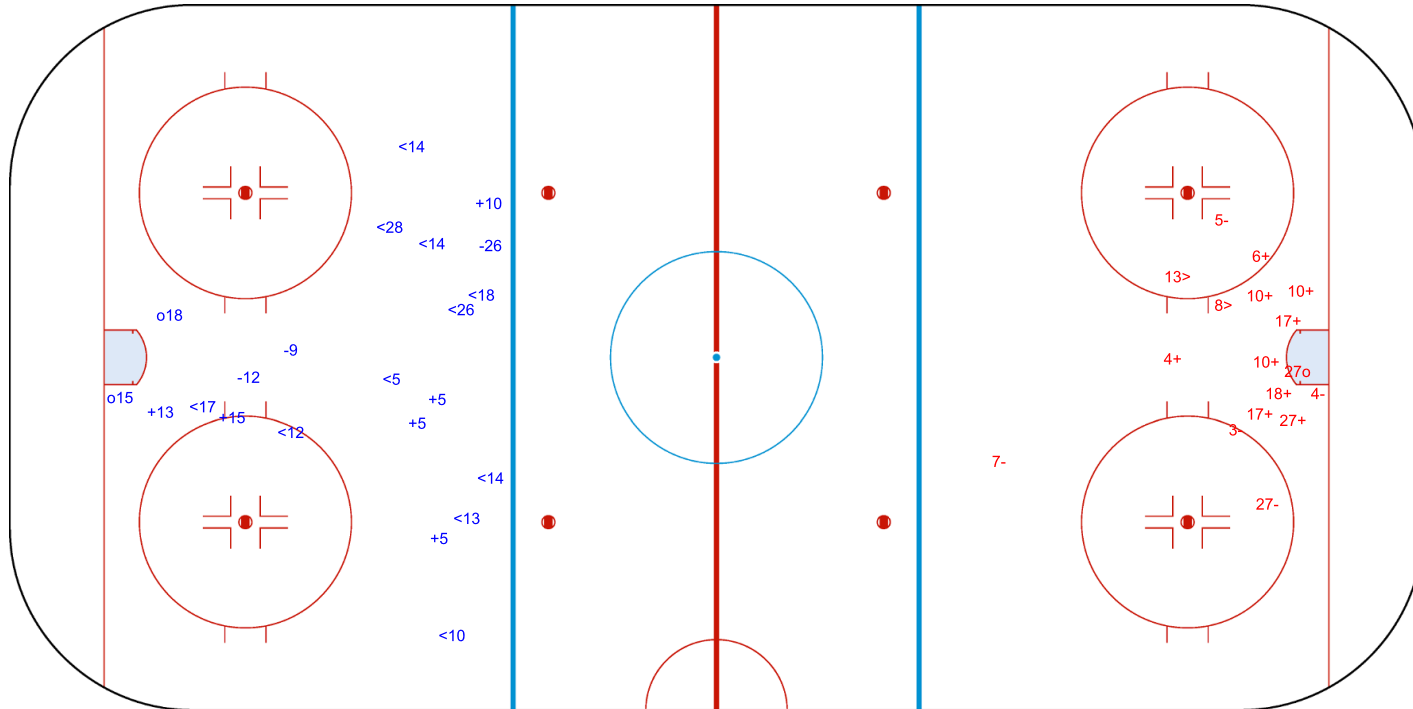

SHOT CHART
SUI - NOR

Shots by NOR
Goals (o): 2 SSG (+): 6
SSP (<): 11 SPG (-): 3

GK 29 of SUI

SUI → 1st Period ← NOR

Shots by SUI
Goals (o): 1 SSG (+): 9
SSP (>): 2 SPG (-): 5

GK 1 of NOR

Shots by SUI

Goals (o): 4

SSP (<): 5

SSG (+): 9

SPG (-): 3

GK 1 of NOR

2nd Period

Shots by NOR

Goals (o): 0

SSP (>): 3