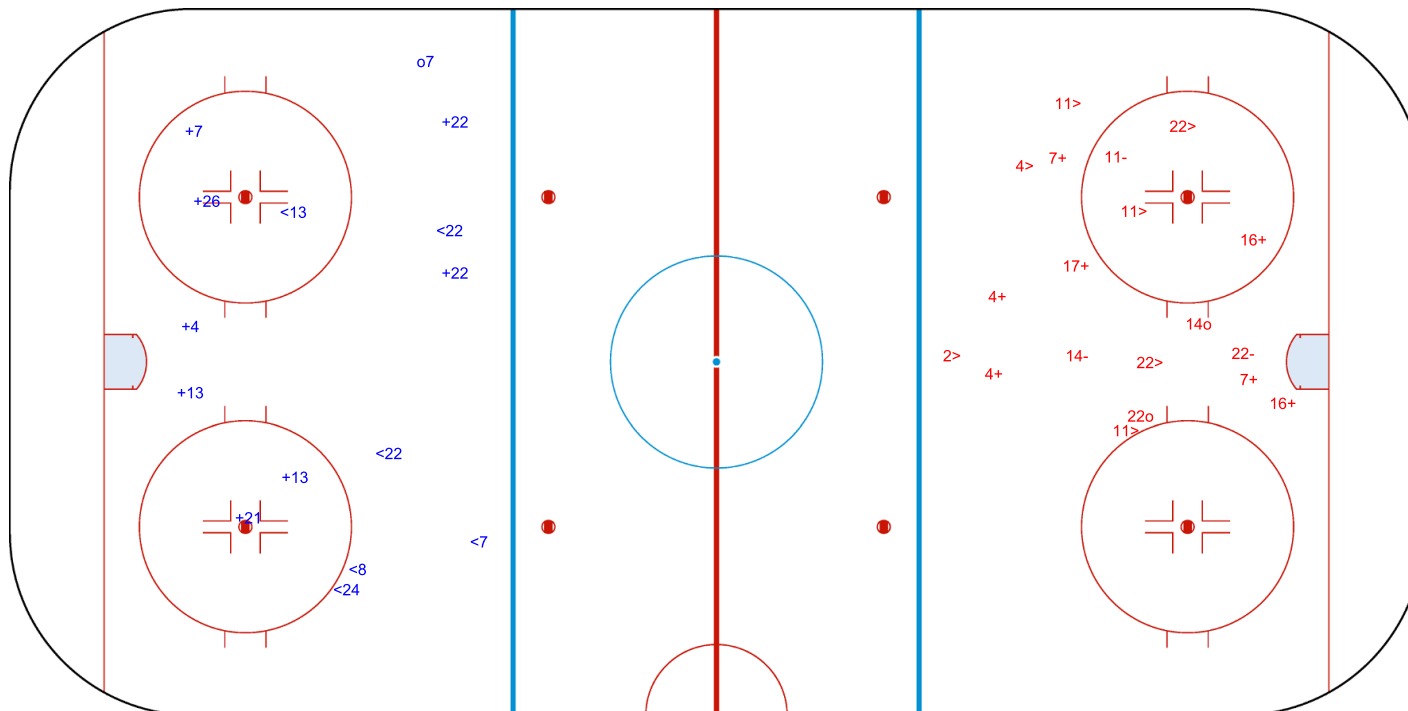

Shots by GER

Goals (o): 1   SSG (+): 8

SSP (<): 6   SPG (-): 0

GK 1 of LAT

LAT

2nd Period

GER

Shots by LAT

Goals (o): 2   SSG (+): 7

SSP (>): 7   SPG (-): 3

GK 29 of GER