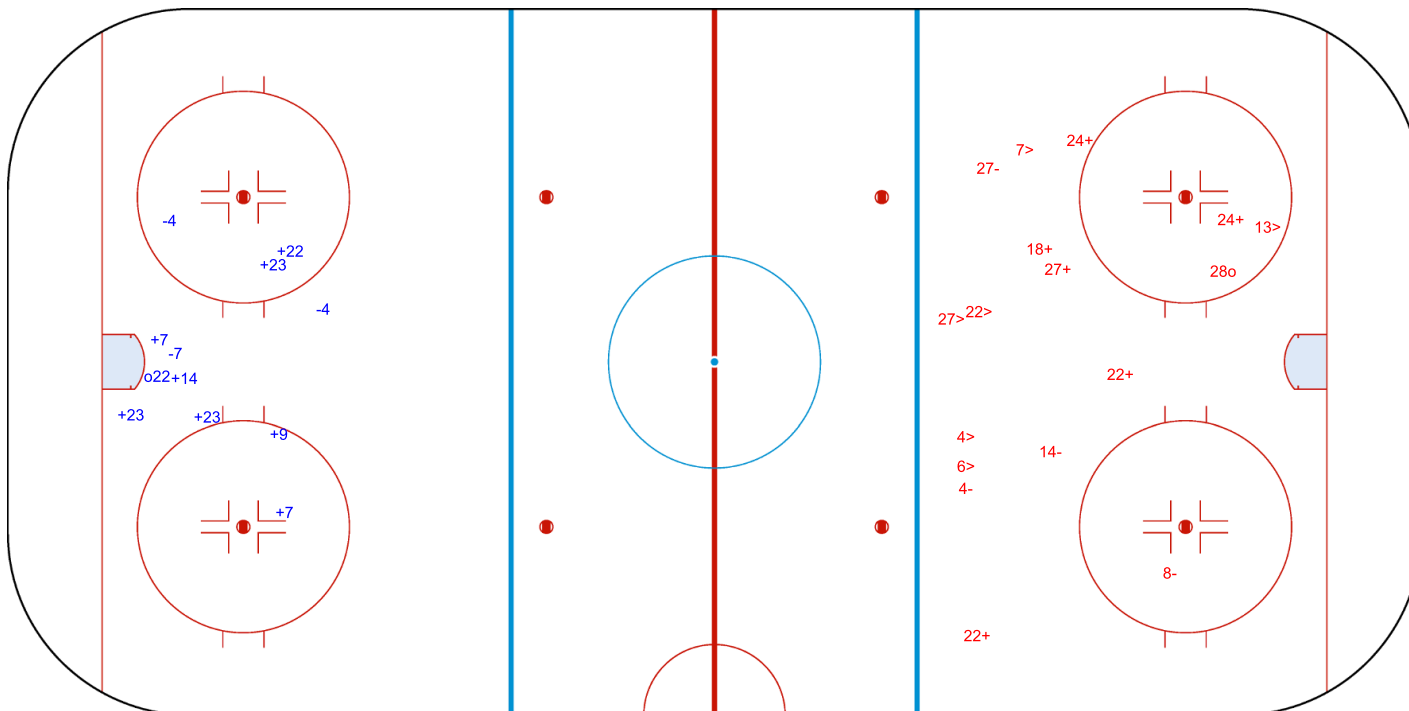

GK 29 of GER

Shots by LAT

Goals (o): 1 SSG (+): 8
SSP (<): 0 SPG (-): 3

GK 1 of GER

GK 29 of GER

GER

3rd Period

LAT