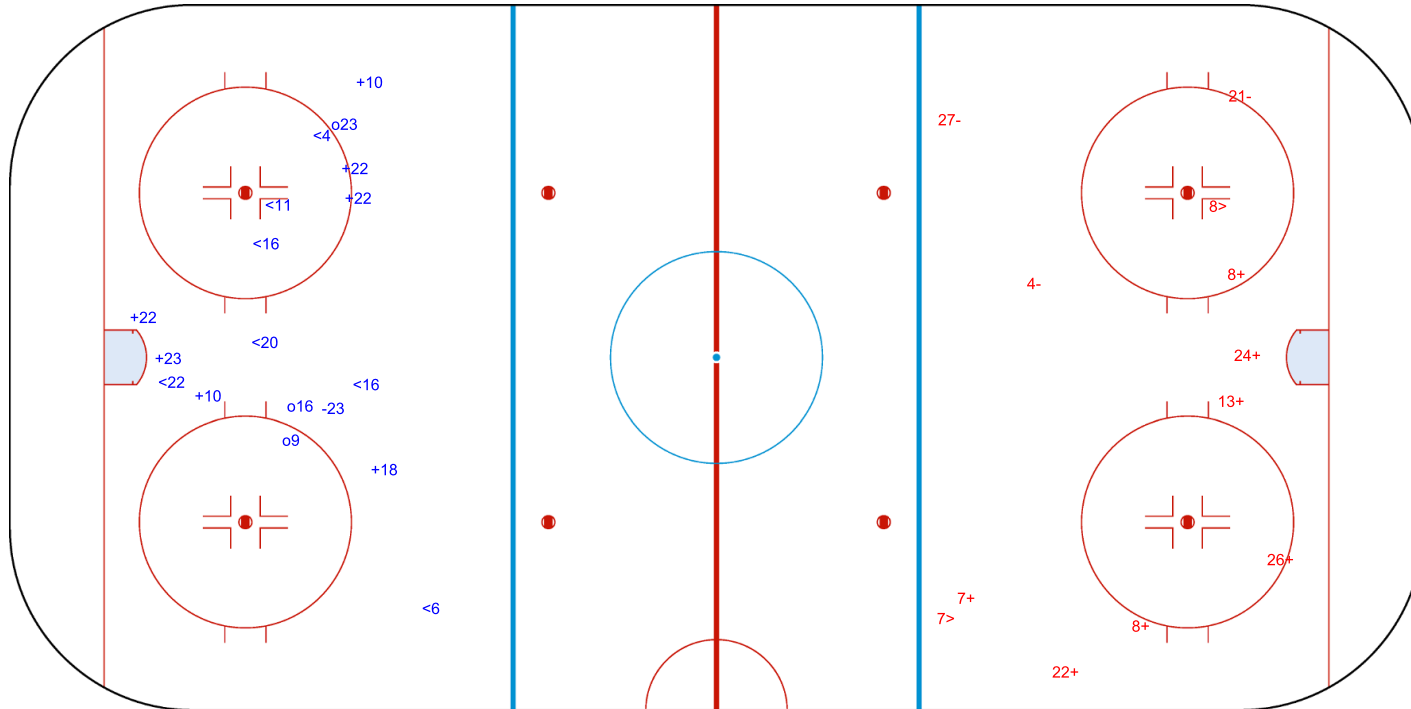

SHOT CHART
GER - LAT

Shots by LAT
Goals (o): 3
SSP (<): 7
SSG (+): 7
SPG (-): 1

GK 29 of GER

1st Period

Shots by GER
Goals (o): 0
SSP (>): 2
SSG (+): 7
SPG (-): 3

GK 1 of LAT

Shots by GER

Goals (o): 1 SSG (+): 8

SSP (<): 6 SPG (-): 0

GK 1 of LAT

LAT

2nd Period

GER

Shots by LAT

Goals (o): 2 SSG (+): 7

SSP (>): 7 SPG (-): 3