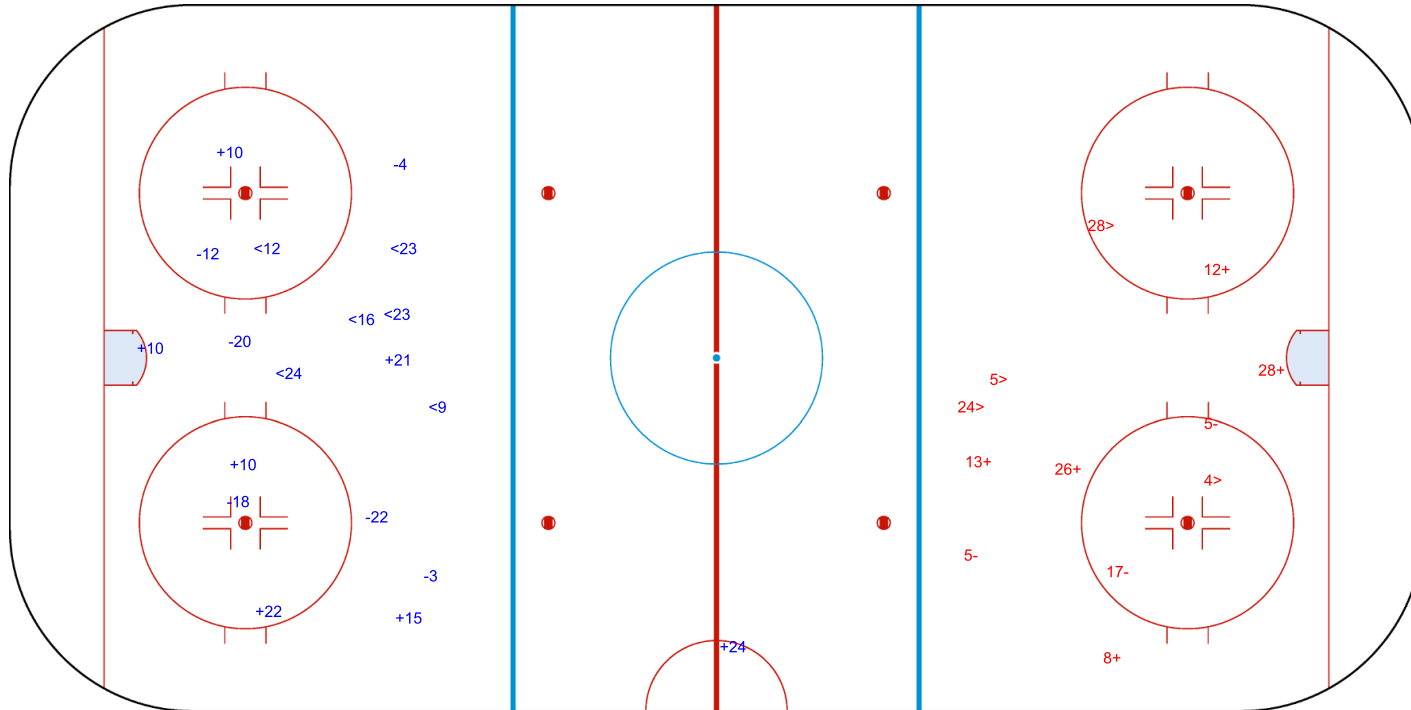

GK 30 of CAN

Shots by SWE

Goals (o): 0    SSG (+): 7  
SSP (<): 6    SPG (-): 6

GK 30 of CAN

3rd Period

Shots by CAN

Goals (o): 0    SSG (+): 5  
SSP (>): 4    SPG (-): 3

GK 35 of SWE