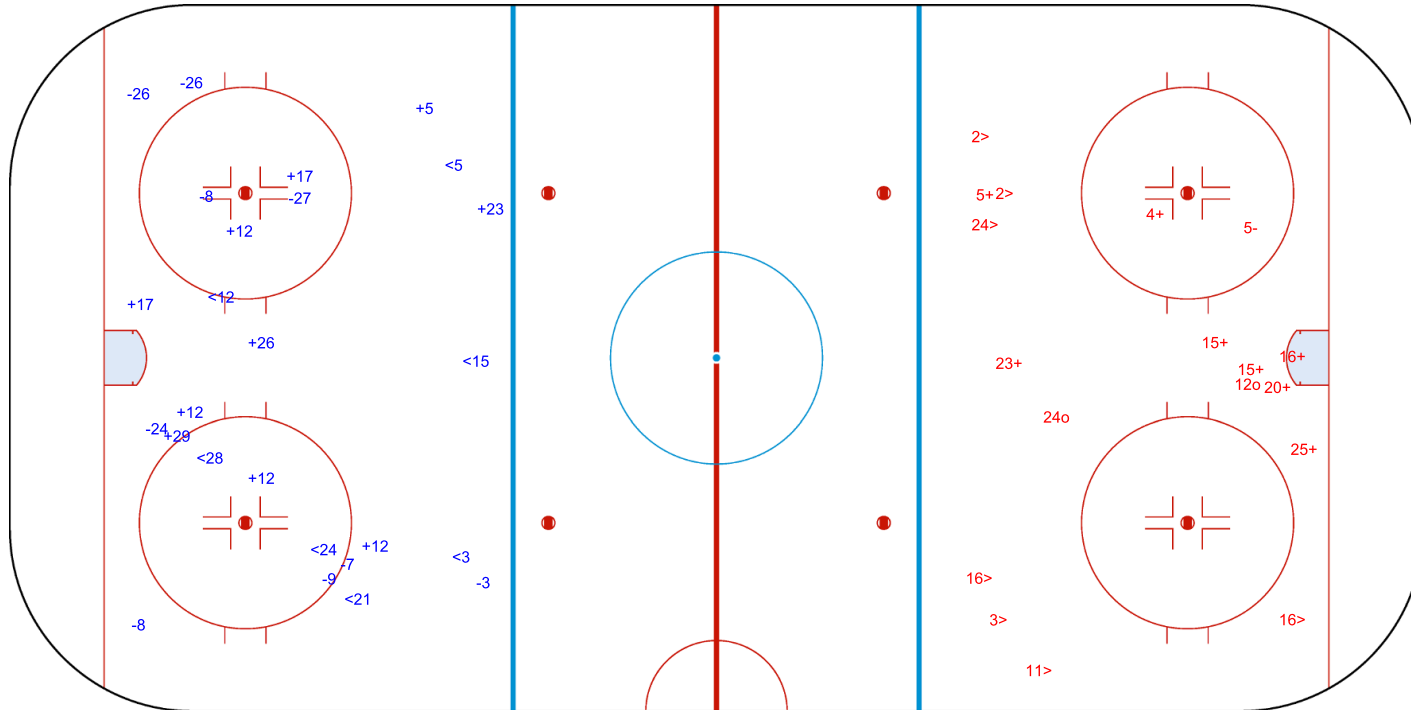

SHOT CHART  
CAN - SWE

Shots by SWE  
Goals (o): 0  
SSP (<): 3

SSG (+): 7  
SPG (-): 5

GK 30 of CAN

CAN

1st Period

SWE

Shots by CAN  
Goals (o): 0  
SSP (>): 3

SSG (+): 6  
SPG (-): 2

GK 35 of SWE

Shots by CAN

Goals (o): 0    SSG (+): 10  
SSP (<): 7    SPG (-): 9

GK 35 of SWE

2nd Period

Shots by SWE

Goals (o): 2    SSG (+): 8  
SSP (>): 7    SPG (-): 1