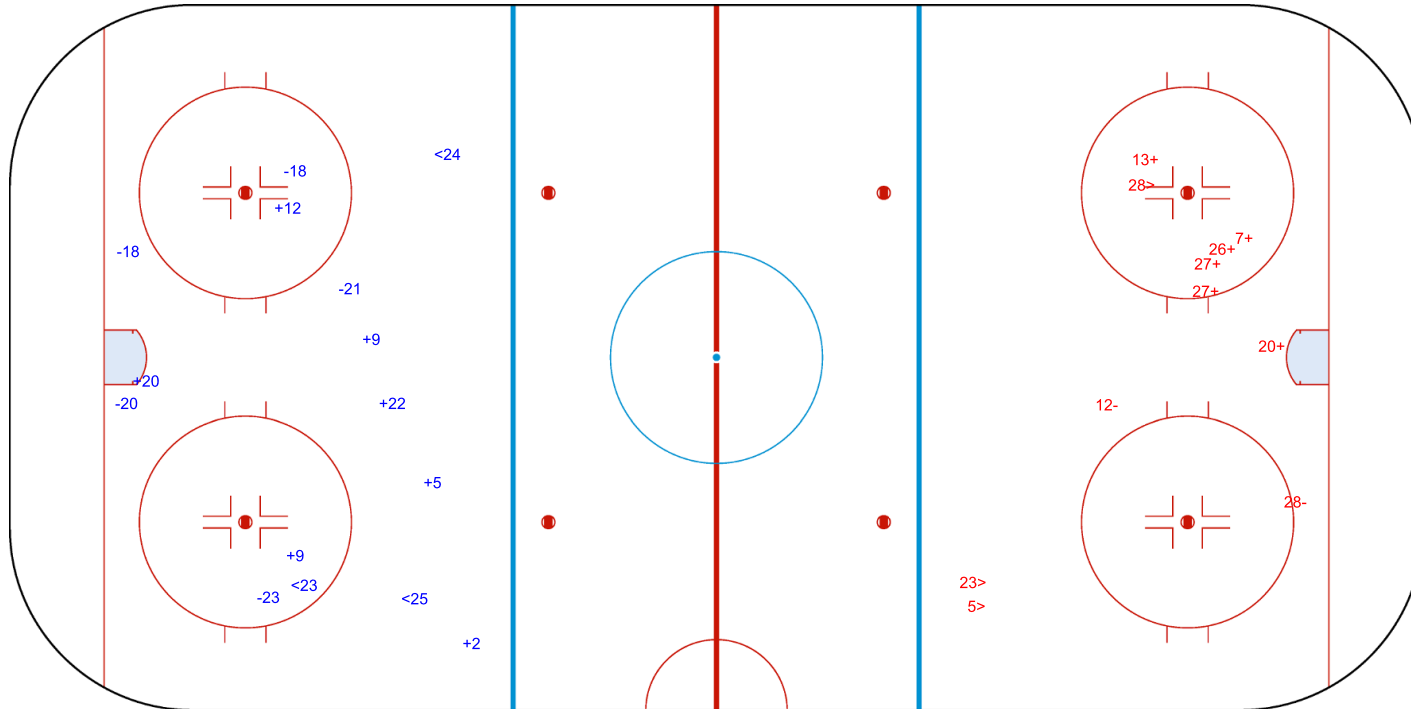

SHOT CHART
CAN - SWE

Shots by SWE
Goals (o): 0
SSP (<): 3

SSG (+): 7
SPG (-): 5

GK 30 of CAN

CAN

1st Period

SWE

Shots by CAN
Goals (o): 0
SSP (>): 3

SSG (+): 6
SPG (-): 2

GK 35 of SWE