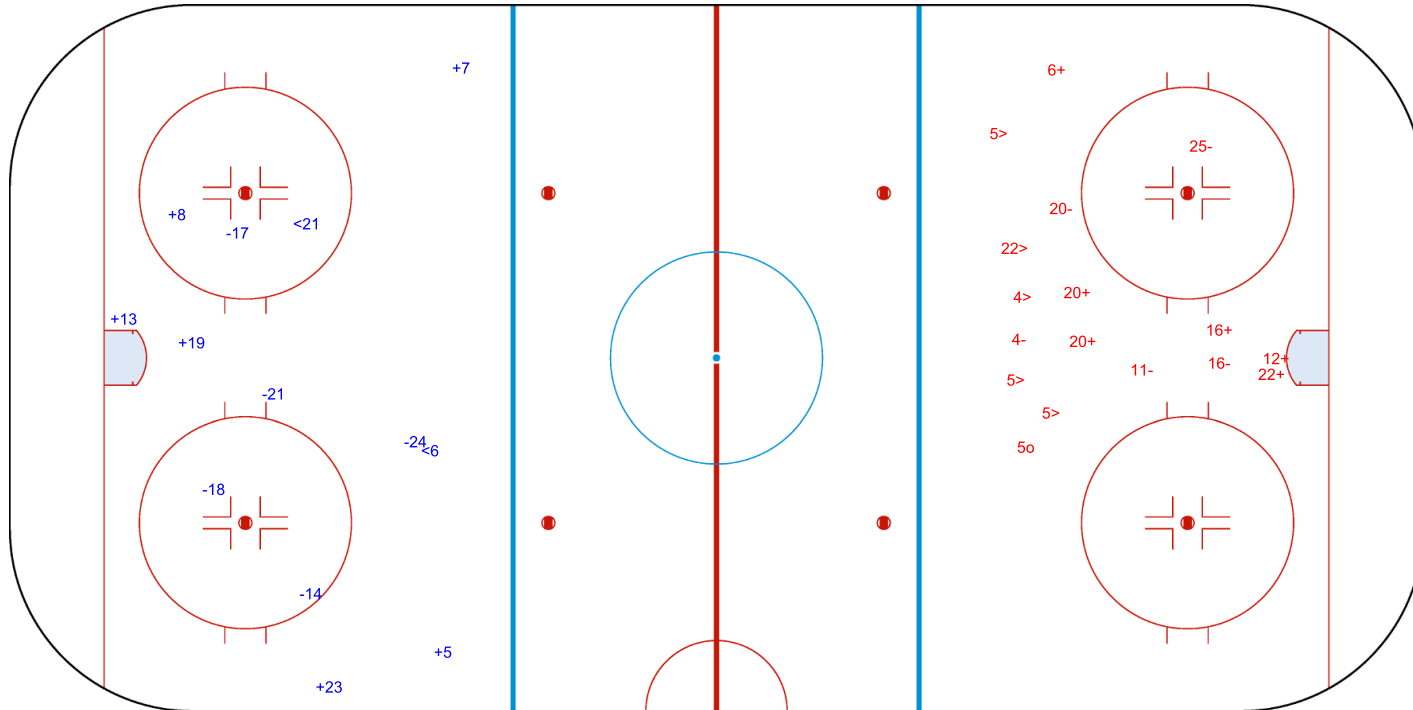

GK 30 of SWE

Shots by GER

Goals (o): 0 SSG (+): 6
SSP (<): 2 SPG (-): 5

GK 30 of SWE

2nd Period

Shots by SWE

Goals (o): 1 SSG (+): 6
SSP (>): 5 SPG (-): 5

GK 1 of GER