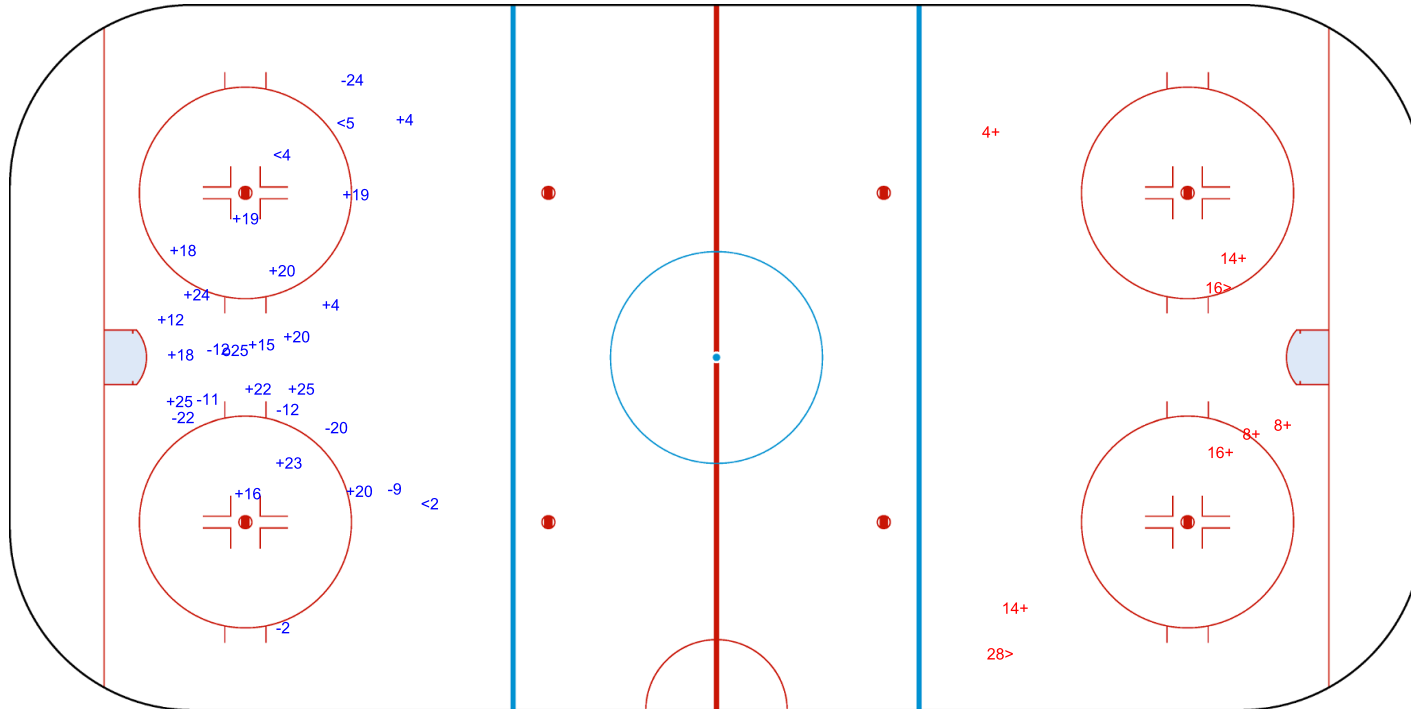

SHOT CHART
GER - SWE

Shots by SWE
Goals (o): 1
SSP (<): 3

SSG (+): 17
SPG (-): 8

o25

GK 1 of GER

1st Period

Shots by GER
Goals (o): 0
SSP (>): 2

SSG (+): 6
SPG (-): 0