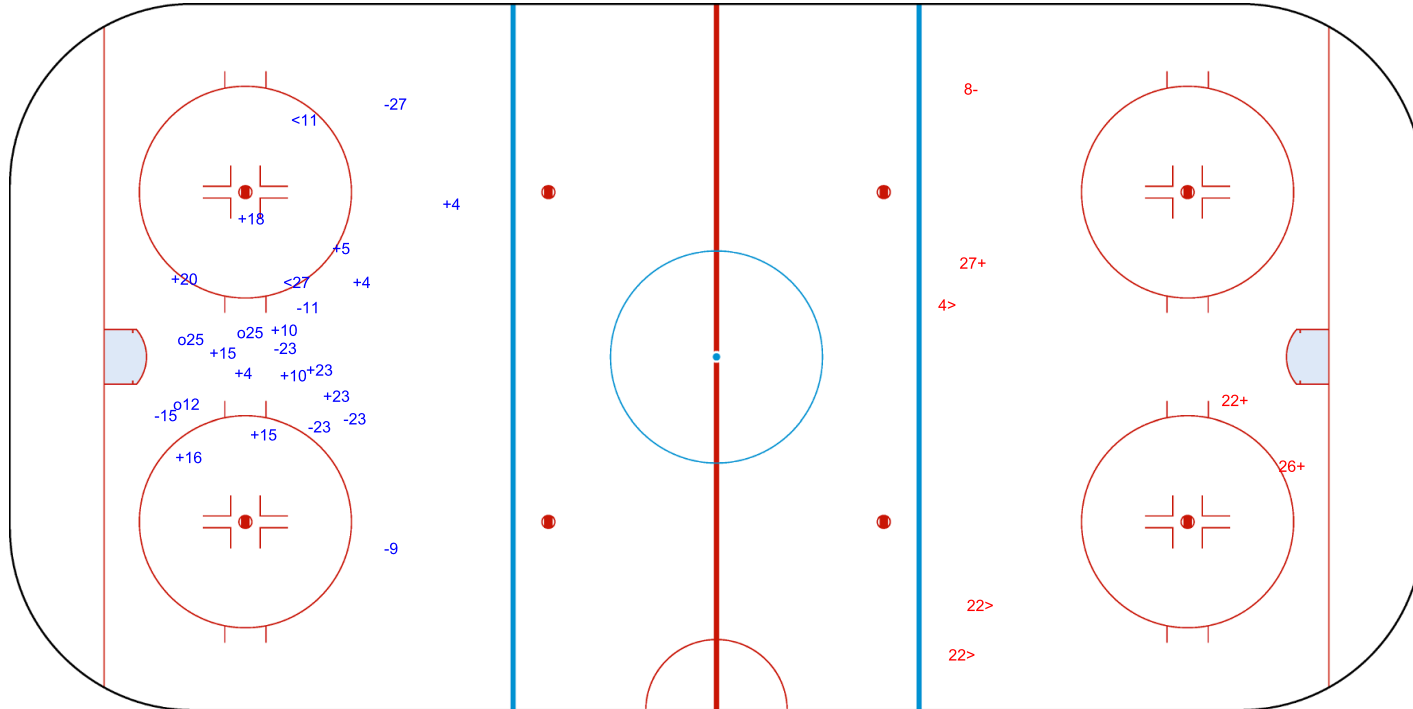

Shots by SWE

Goals (o): 3 SSG (+): 13
SSP (<): 2 SPG (-): 7

GK 1 of GER

GER → 3rd Period ← SWE

Shots by GER

Goals (o): 0 SSG (+): 3
SSP (>): 3 SPG (-): 1

GK 30 of SWE

Legend:	GK Goalkeeper	SPG Shots past goal	SSG Shots saved by goalkeeper	SSP Shots saved by player
----------------	----------------------	----------------------------	--------------------------------------	----------------------------------