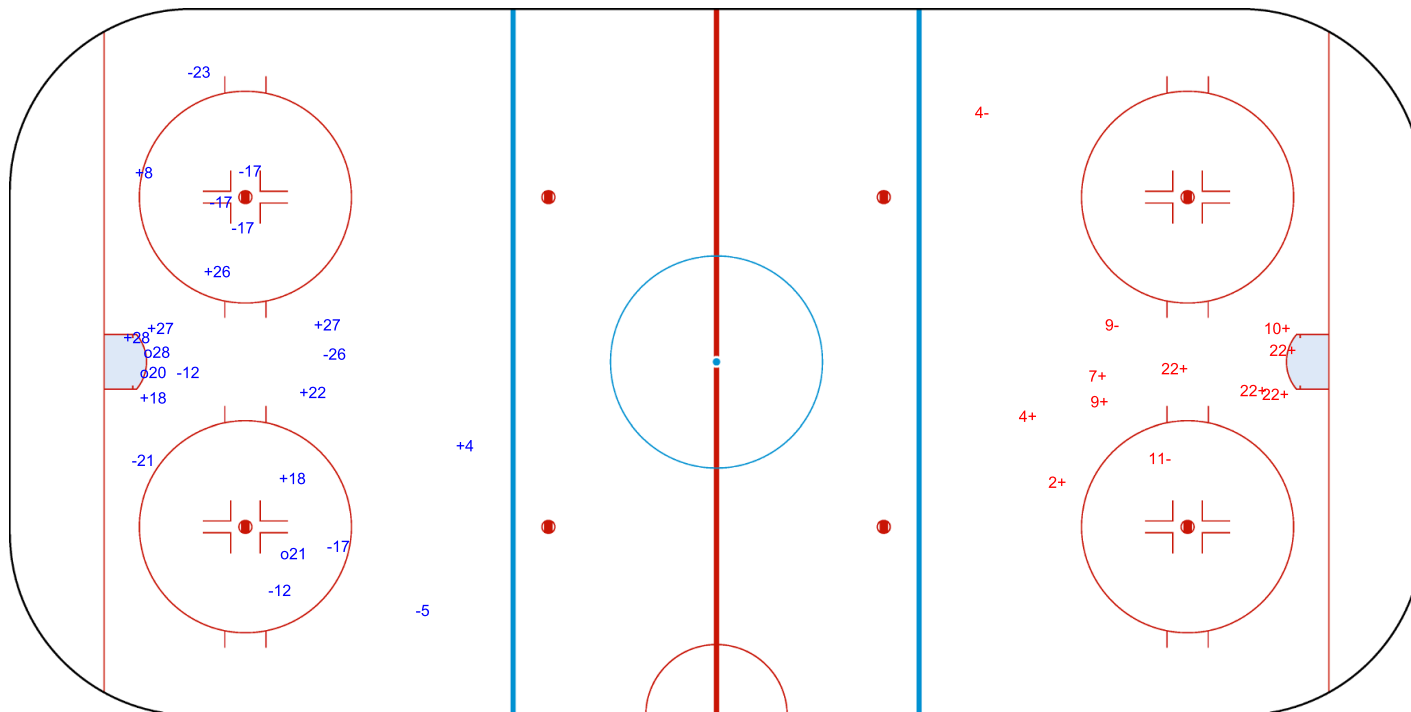

SHOT CHART
LAT - CAN

Shots by LAT
Goals (o): 0
SSP (<): 0
SSG (+): 5
SPG (-): 0

GK 30 of CAN

CAN

1st Period

LAT

Shots by CAN
Goals (o): 2
SSP (>): 0
SSG (+): 13
SPG (-): 5

GK 29 of LAT

Shots by CAN

Goals (o): 3 SSG (+): 9
SSP (<): 0 SPG (-): 10

GK 29 of LAT

2nd Period

Shots by LAT

Goals (o): 0 SSG (+): 9
SSP (>): 0 SPG (-): 3

GK 30 of CAN

Shots by LAT
Goals (o): 0
SSP (<): 0
SSG (+): 8
SPG (-): 2