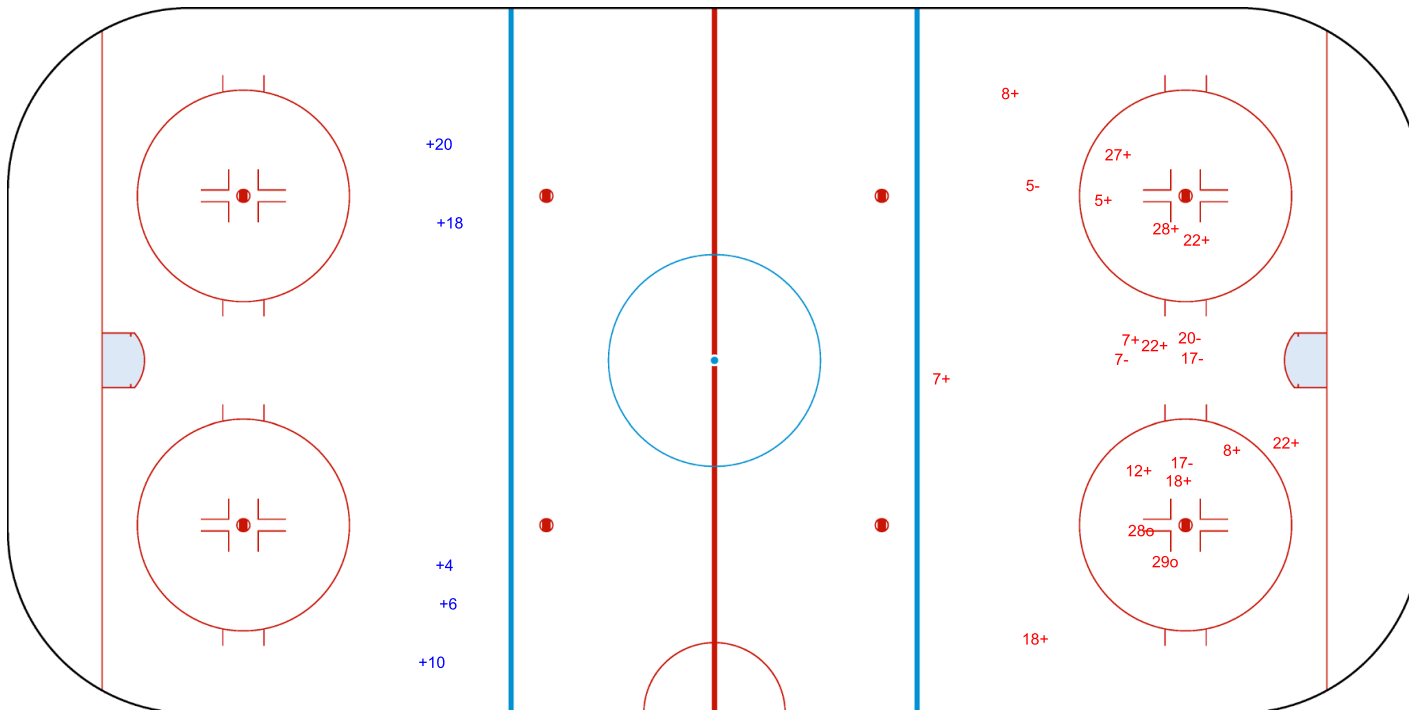

SHOT CHART
LAT - CAN

Shots by LAT
Goals (o): 0
SSP (<): 0
SSG (+): 5
SPG (-): 0

GK 30 of CAN

CAN

1st Period

LAT

Shots by CAN
Goals (o): 2
SSP (>): 0
SSG (+): 13
SPG (-): 5

GK 29 of LAT

Shots by CAN

Goals (o): 3 SSG (+): 9
SSP (<): 0 SPG (-): 10

GK 29 of LAT

2nd Period

Shots by LAT

Goals (o): 0 SSG (+): 9
SSP (>): 0 SPG (-): 3

GK 30 of CAN

Shots by LAT
Goals (o): 0
SSP (<): 0
SSG (+): 8
SPG (-): 2