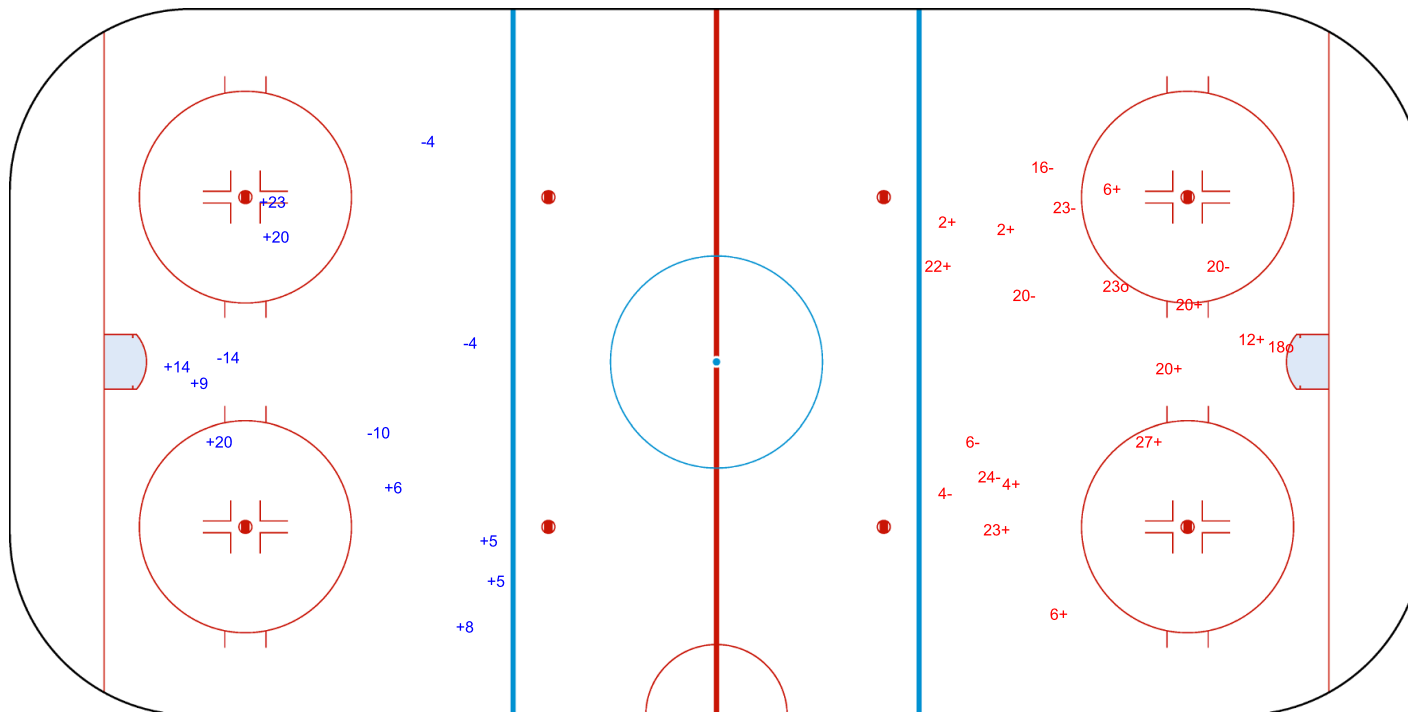

SHOT CHART
SWE - LAT

Shots by SWE

Goals (o): 2 SSG (+): 10
SSP (-): 0 SPG (-): 6

GK 1 of LAT

1st Period

Shots by LAT

Goals (o): 0 SSG (+): 5
SSP (>): 2 SPG (-): 1

GK 35 of SWE

Shots by LAT
Goals (o): 0
SSP (<): 0
SSG (+): 9
SPG (-): 4

GK 35 of SWE

2nd Period

Shots by SWE
Goals (o): 2
SSP (>): 0
SSG (+): 11
SPG (-): 7

GK 1 of LAT

Shots by SWE

Goals (o): 2 SSG (+): 8
SSP (<): 0 SPG (-): 3

GK 1 of LAT

LAT

3rd Period

SWE

Shots by LAT

Goals (o): 0 SSG (+): 6
SSP (>): 2 SPG (-): 3

GK 35 of SWE

Legend:
GK Goalkeeper **SPG** Shots past goal **SSG** Shots saved by goalkeeper **SSP** Shots saved by player