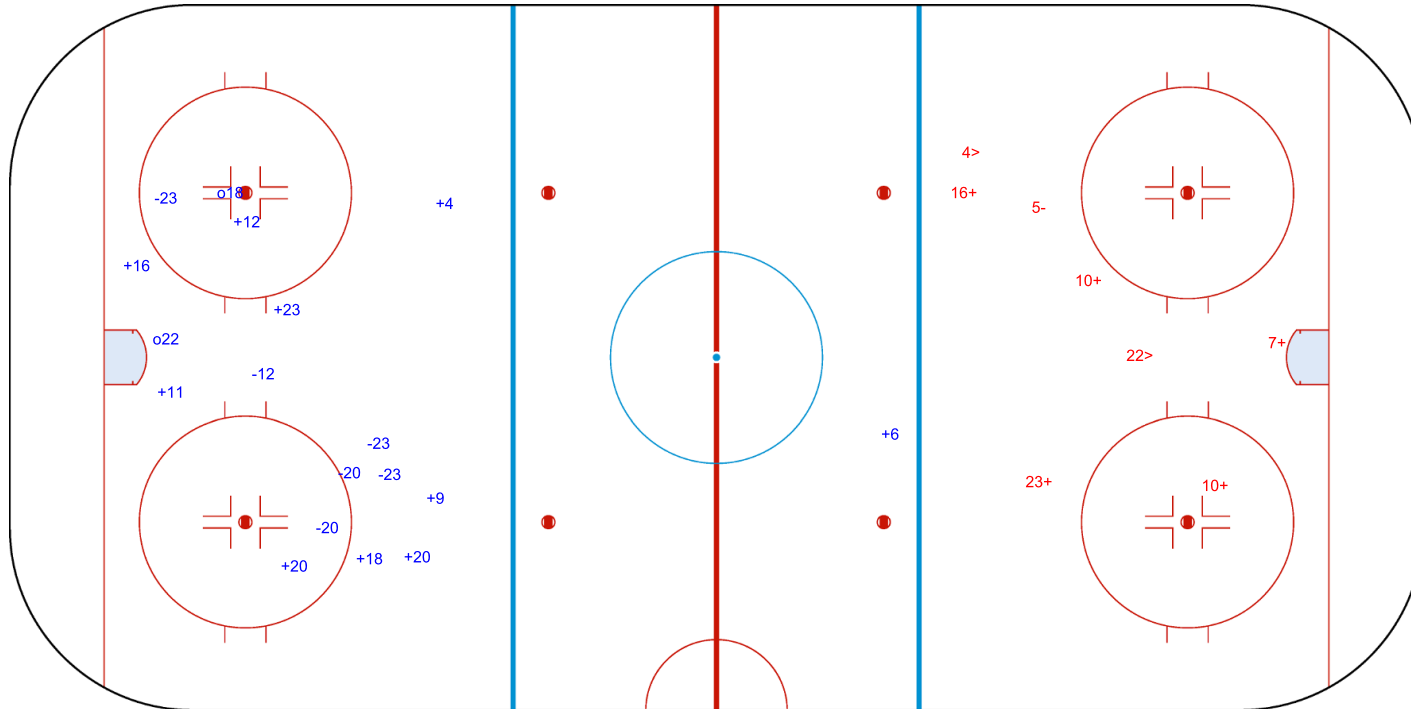

SHOT CHART
SWE - LAT

Shots by SWE

Goals (o): 2 SSG (+): 10
SSP (-): 0 SPG (-): 6

GK 1 of LAT

1st Period

Shots by LAT

Goals (o): 0 SSG (+): 5
SSP (>): 2 SPG (-): 1

GK 35 of SWE

Shots by LAT
Goals (o): 0
SSP (<): 0
SSG (+): 9
SPG (-): 4

GK 35 of SWE

2nd Period

Shots by SWE
Goals (o): 2
SSP (>): 0
SSG (+): 11
SPG (-): 7

GK 1 of LAT

Shots by SWE

Goals (o): 2 SSG (+): 8
SSP (<): 0 SPG (-): 3