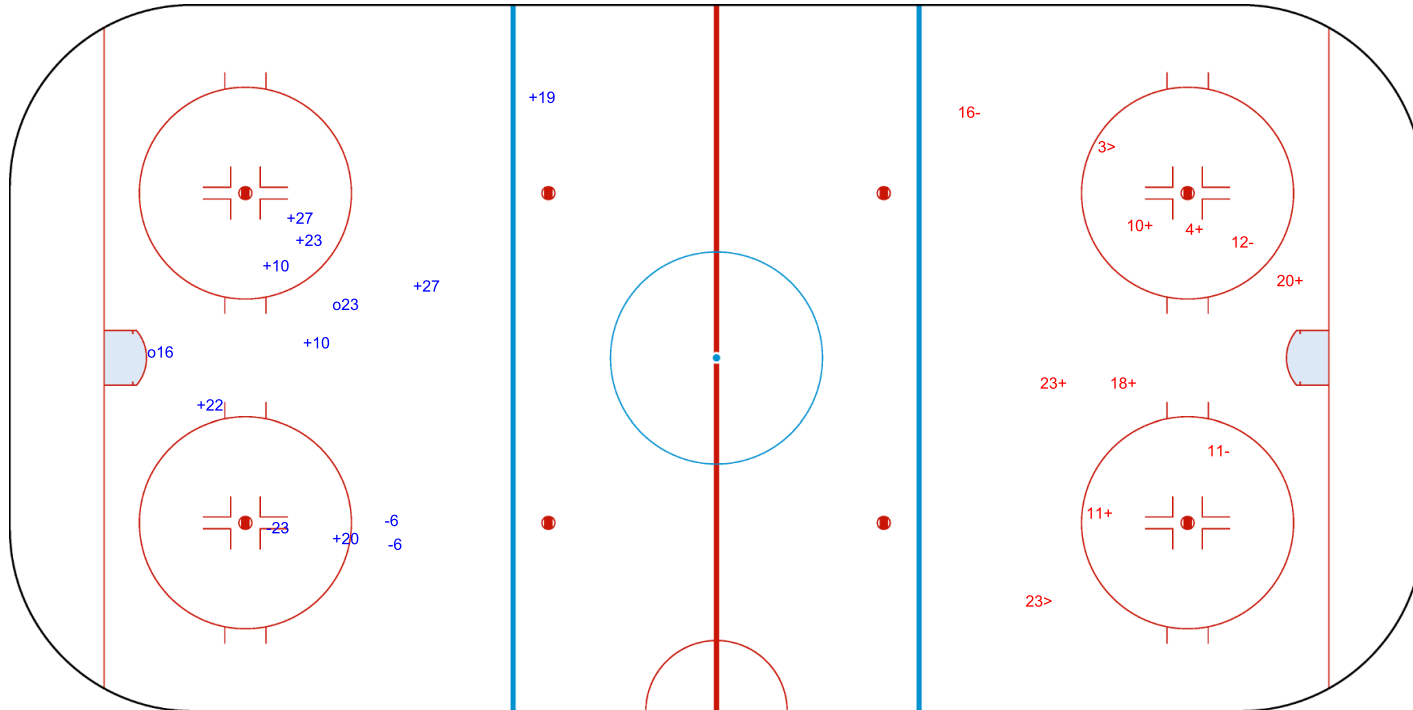

GK 1 of LAT

LAT

3rd Period

SWE

Shots by LAT

Goals (o): 0 SSG (+): 6
SSP (>): 2 SPG (-): 3

GK 35 of SWE

Legend:
GK Goalkeeper **SPG** Shots past goal **SSG** Shots saved by goalkeeper **SSP** Shots saved by player