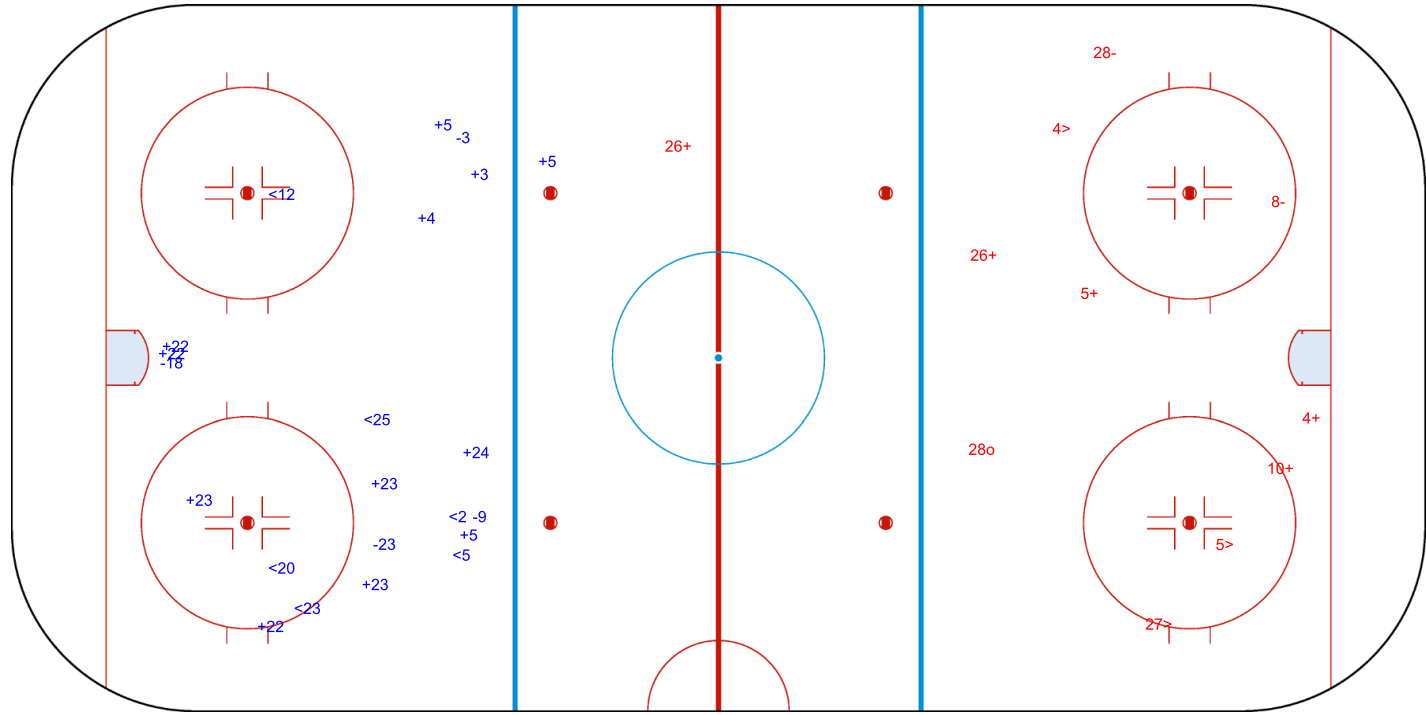

Goals (o): 0

SSP (>): 4

SSG (+): 10

SPG (-): 10

GK 29 of SUI

Shots by SWE

Goals (o): 0    SSG (+): 12  
SSP (<): 6    SPG (-): 4

GK 29 of SUI

SUI → 3rd Period ← SWE

Shots by SUI

Goals (o): 1    SSG (+): 5  
SSP (>): 3    SPG (-): 2

GK 35 of SWE

Shots by SWE

Goals (o): 1    SSG (+): 0

SSP (<): 1    SPG (-): 4

o4