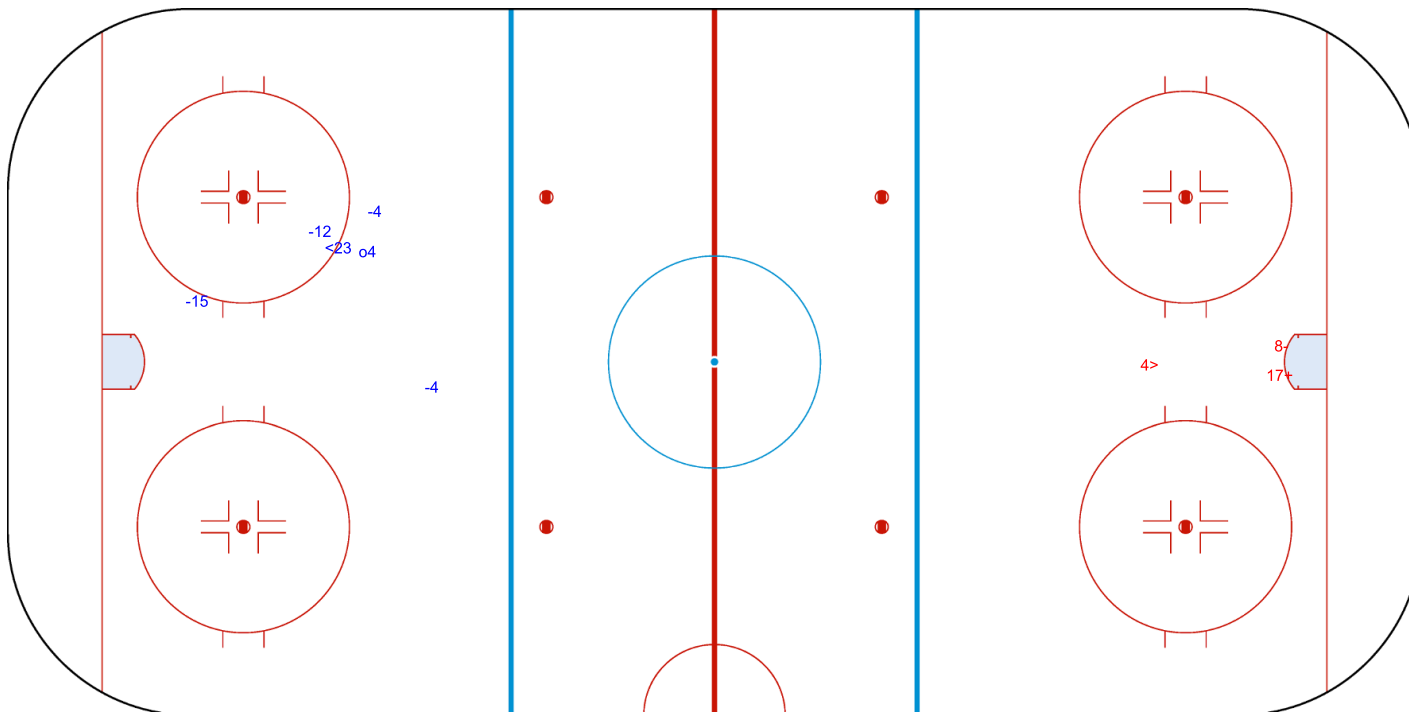

GK 29 of SUI

Overtime

Shots by SUI

Goals (o): 0    SSG (+): 1

SSP (>): 1    SPG (-): 1

GK 35 of SWE

Legend:	
<b>GK</b>	Goalkeeper
<b>SPG</b>	Shots past goal
<b>SSG</b>	Shots saved by goalkeeper
<b>SSP</b>	Shots saved by player