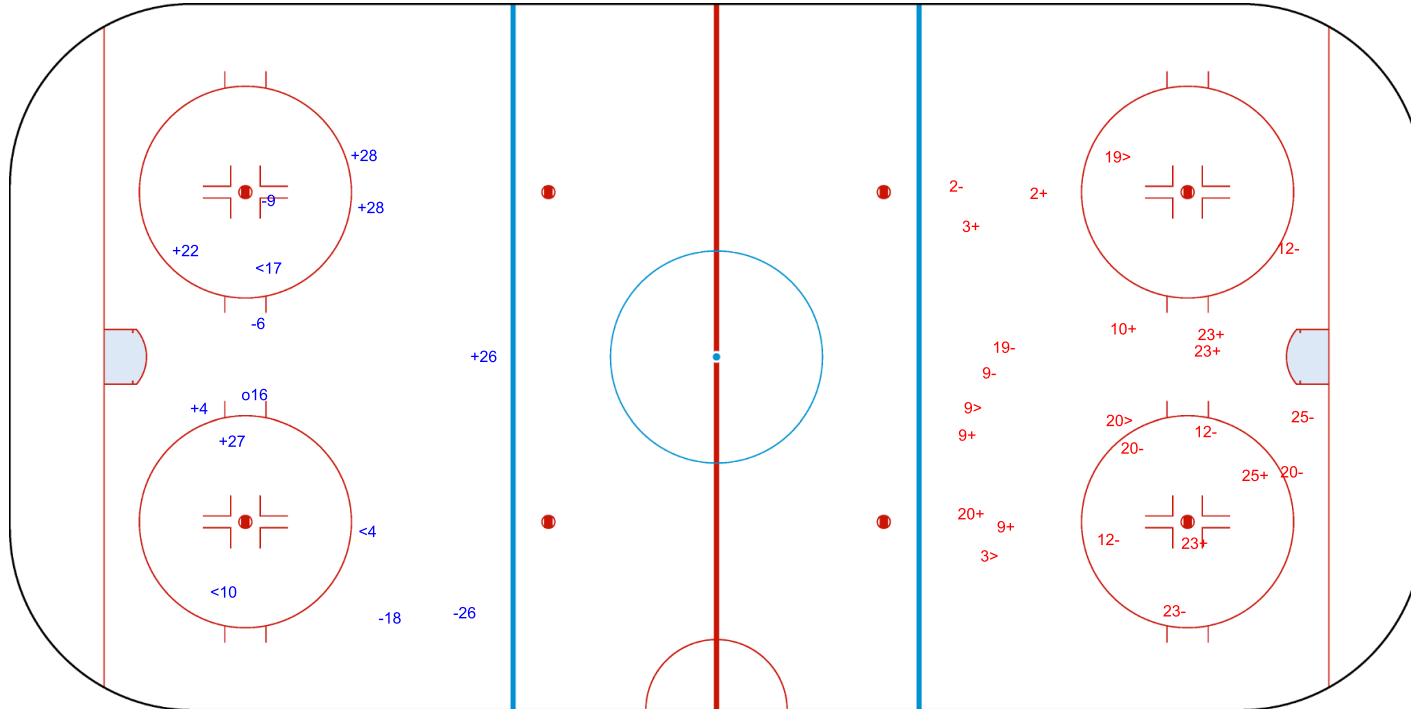

Goals (o): 0

SSP (>): 4

SSG (+): 10

SPG (-): 10

GK 29 of SUI

Shots by SWE

Goals (o): 0    SSG (+): 12  
SSP (<): 6    SPG (-): 4

GK 29 of SUI

SUI → 3rd Period ← SWE

Shots by SUI

Goals (o): 1    SSG (+): 5  
SSP (>): 3    SPG (-): 2

GK 35 of SWE

Shots by SWE

Goals (o): 1    SSG (+): 0

SSP (<): 1    SPG (-): 4

o4