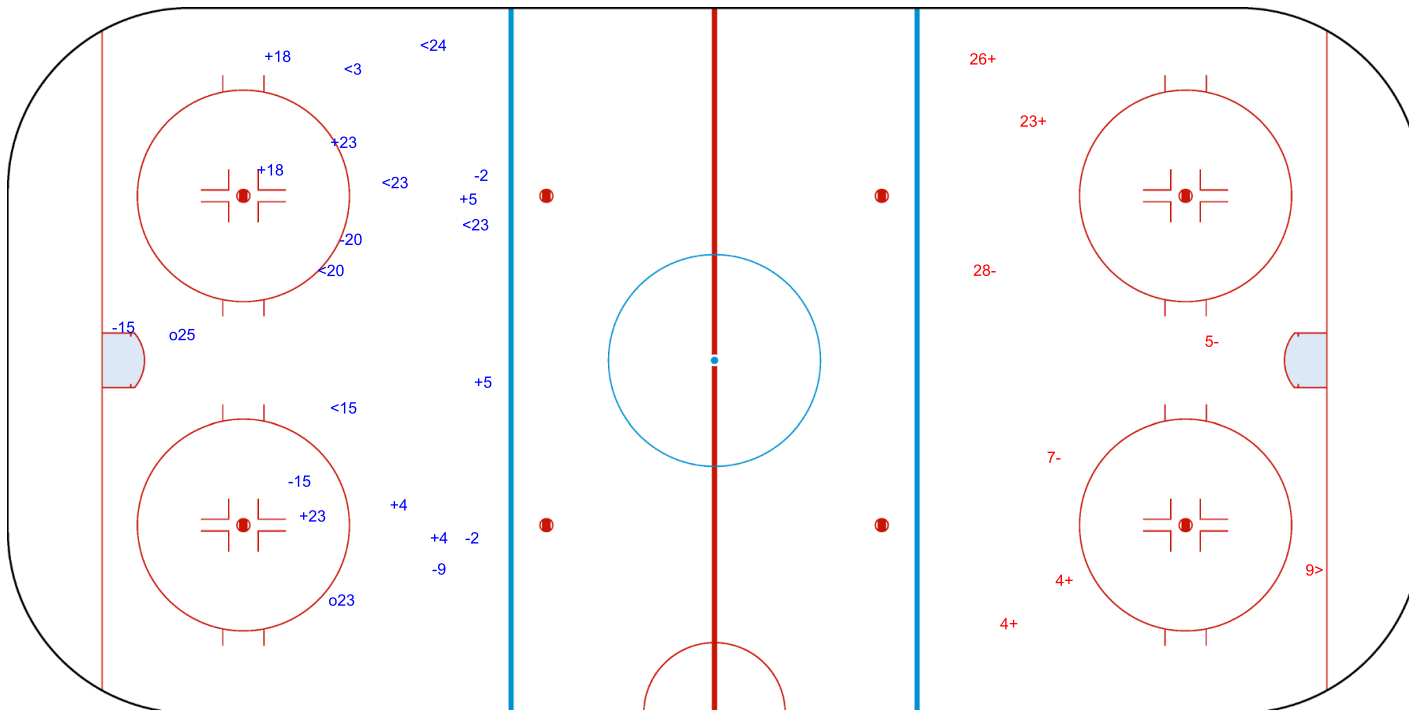

SHOT CHART  
SWE - SUI

Shots by SWE

Goals (o): 2      SSG (+): 8  
SSP (-): 6      SPG (-): 6

GK 29 of SUI

1st Period

Shots by SUI

Goals (o): 0      SSG (+): 4  
SSP (>): 1      SPG (-): 3

GK 35 of SWE