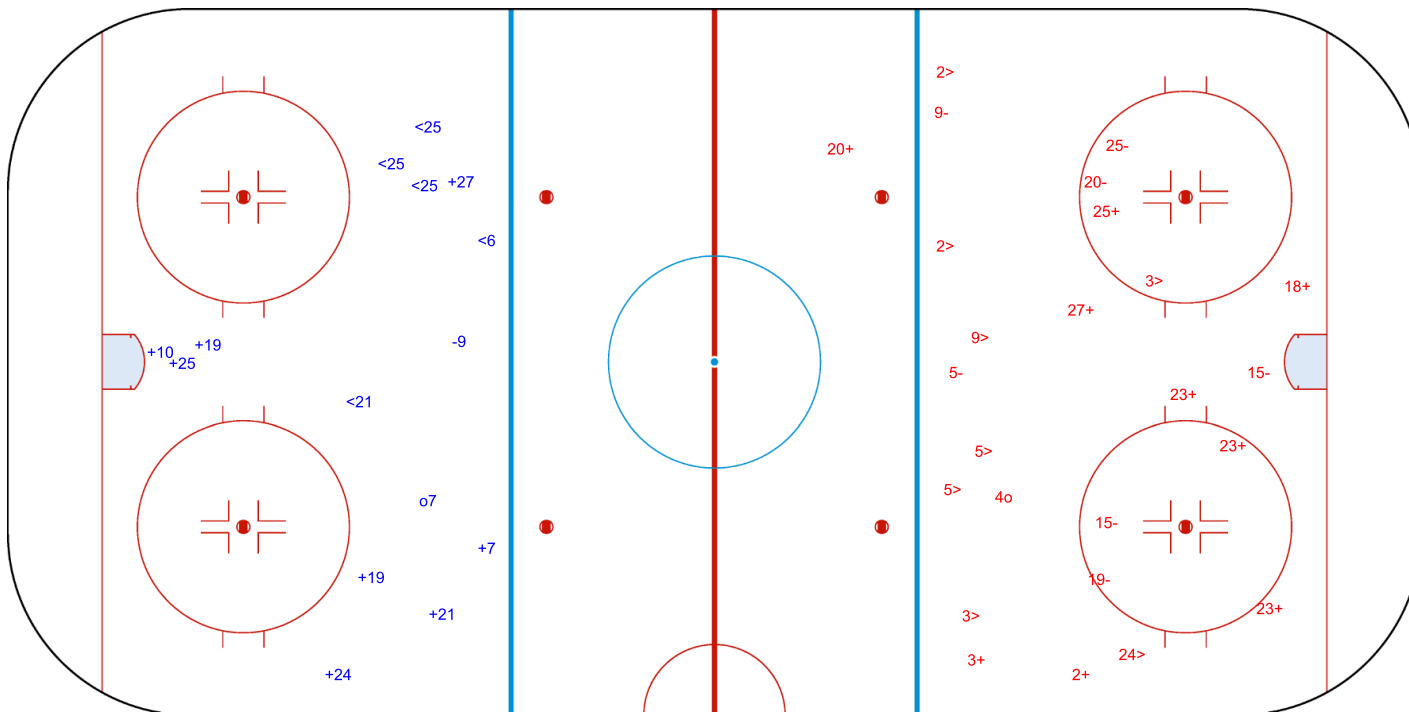

Shots by CZE

Goals (o): 1 SSG (+): 8

SSP (<): 5 SPG (-): 1

GK 35 of SWE

2nd Period

Shots by SWE

Goals (o): 1 SSG (+): 9

SSP (>): 8 SPG (-): 7