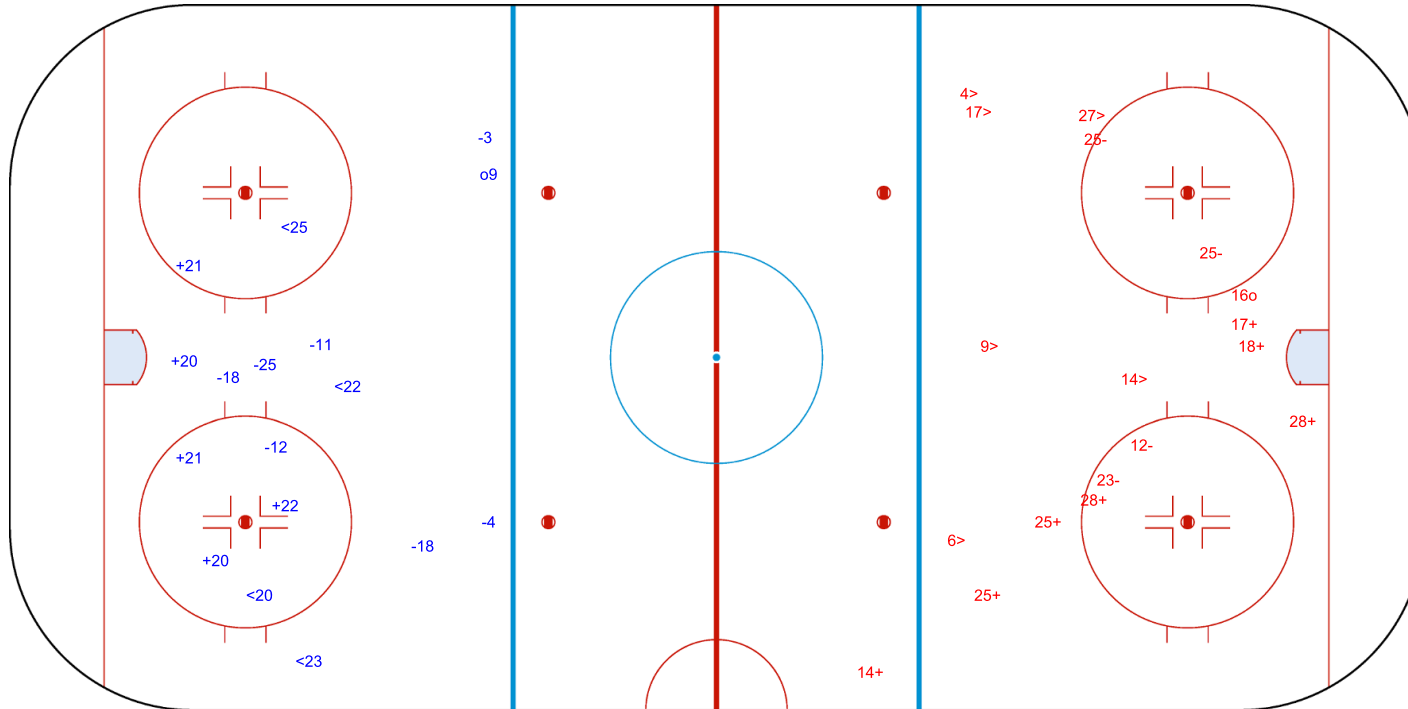

SHOT CHART
SWE - CZE

Shots by SWE
Goals (o): 1
SSP (<): 4

SSG (+): 5
SPG (-): 7

GK 30 of CZE

1st Period

Shots by CZE
Goals (o): 1
SSP (>): 6

SSG (+): 7
SPG (-): 4

GK 35 of SWE