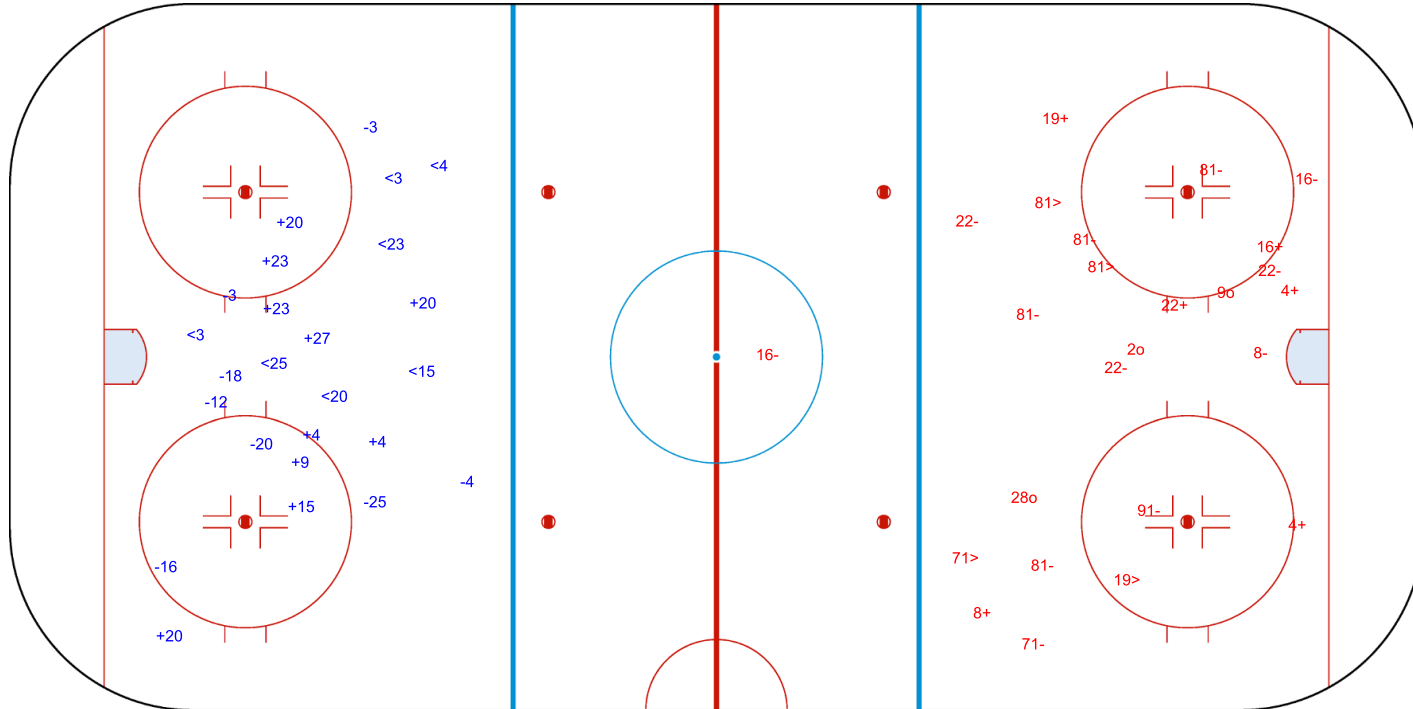

Goals (o): 0    SSG (+): 10  
SSP (<): 7    SPG (-): 8

GK 1 of USA

USA → 3rd Period ← SWE

Shots by USA

Goals (o): 3    SSG (+): 6  
SSP (>): 4    SPG (-): 12

GK 35 of SWE

ENG

Legend:	
<b>ENG</b>	Empty net goal
<b>GK</b>	Goalkeeper
<b>SPG</b>	Shots past goal
<b>SSG</b>	Shots saved by goalkeeper
<b>SSP</b>	Shots saved by player