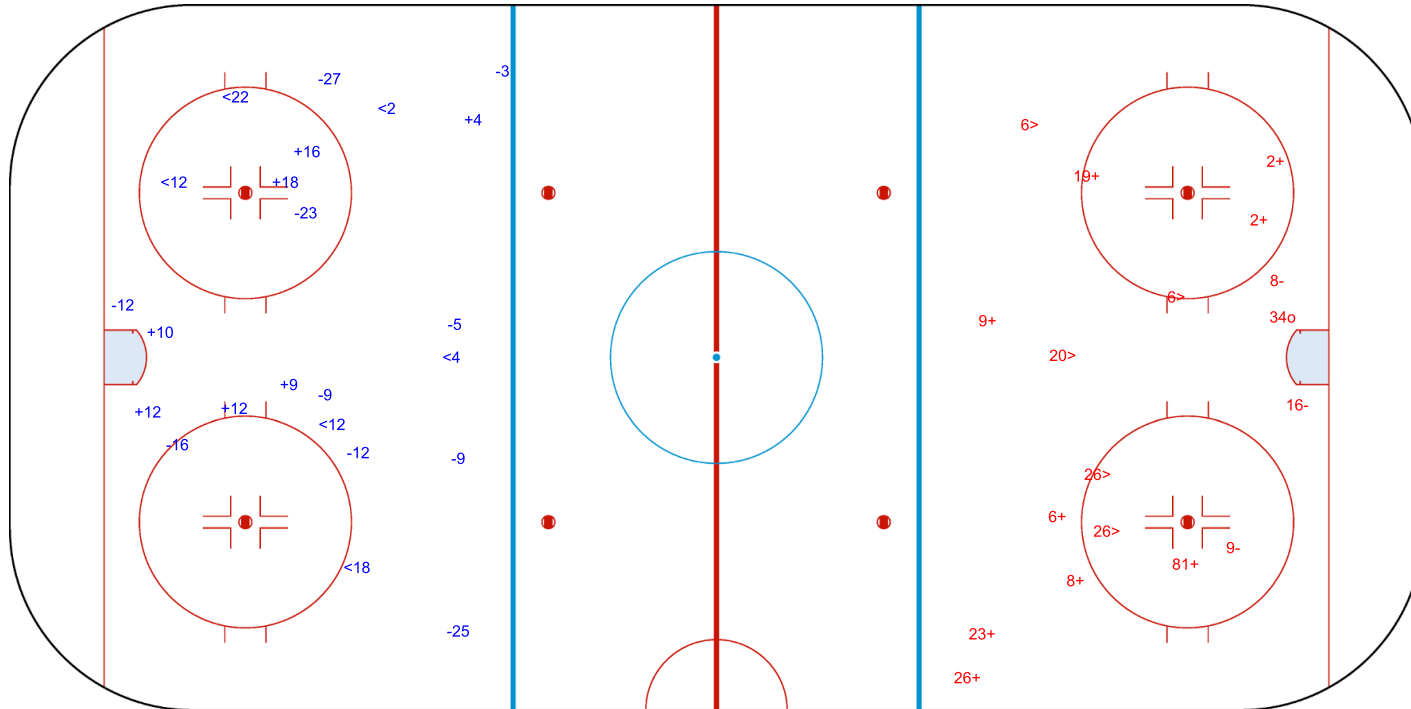

SHOT CHART  
USA - SWE

Shots by SWE  
Goals (o): 0  
SSP (<): 6

SSG (+): 7  
SPG (-): 10

GK 1 of USA

1st Period

Shots by USA  
Goals (o): 1  
SSP (>): 5

SSG (+): 9  
SPG (-): 3

GK 35 of SWE

Shots by USA

Goals (o): 2    SSG (+): 5  
SSP (<): 7    SPG (-): 8

GK 35 of SWE

2nd Period

Shots by SWE

Goals (o): 2    SSG (+): 7  
SSP (>): 6    SPG (-): 9

GK 1 of USA

Shots by SWE