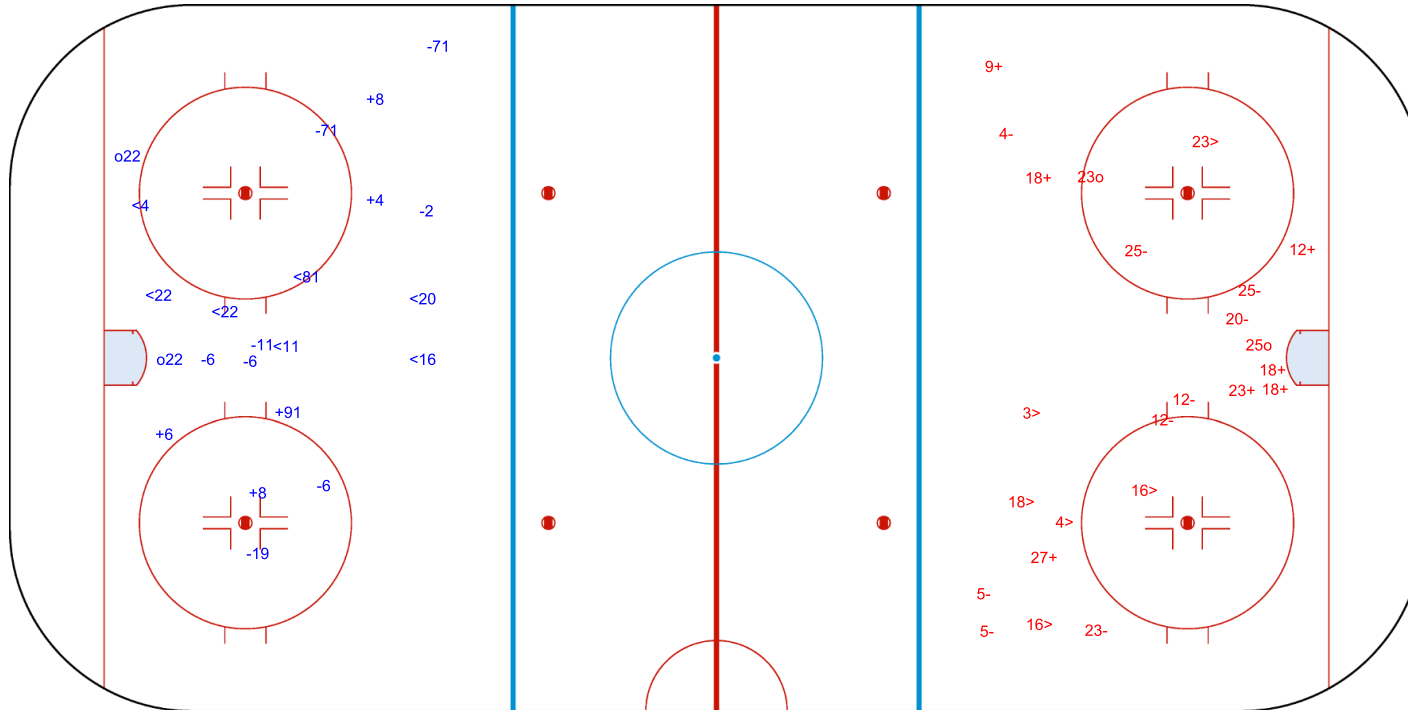

Shots by USA

Goals (o): 2    SSG (+): 5  
SSP (<): 7    SPG (-): 8

GK 35 of SWE

2nd Period

Shots by SWE

Goals (o): 2    SSG (+): 7  
SSP (>): 6    SPG (-): 9

GK 1 of USA

Shots by SWE