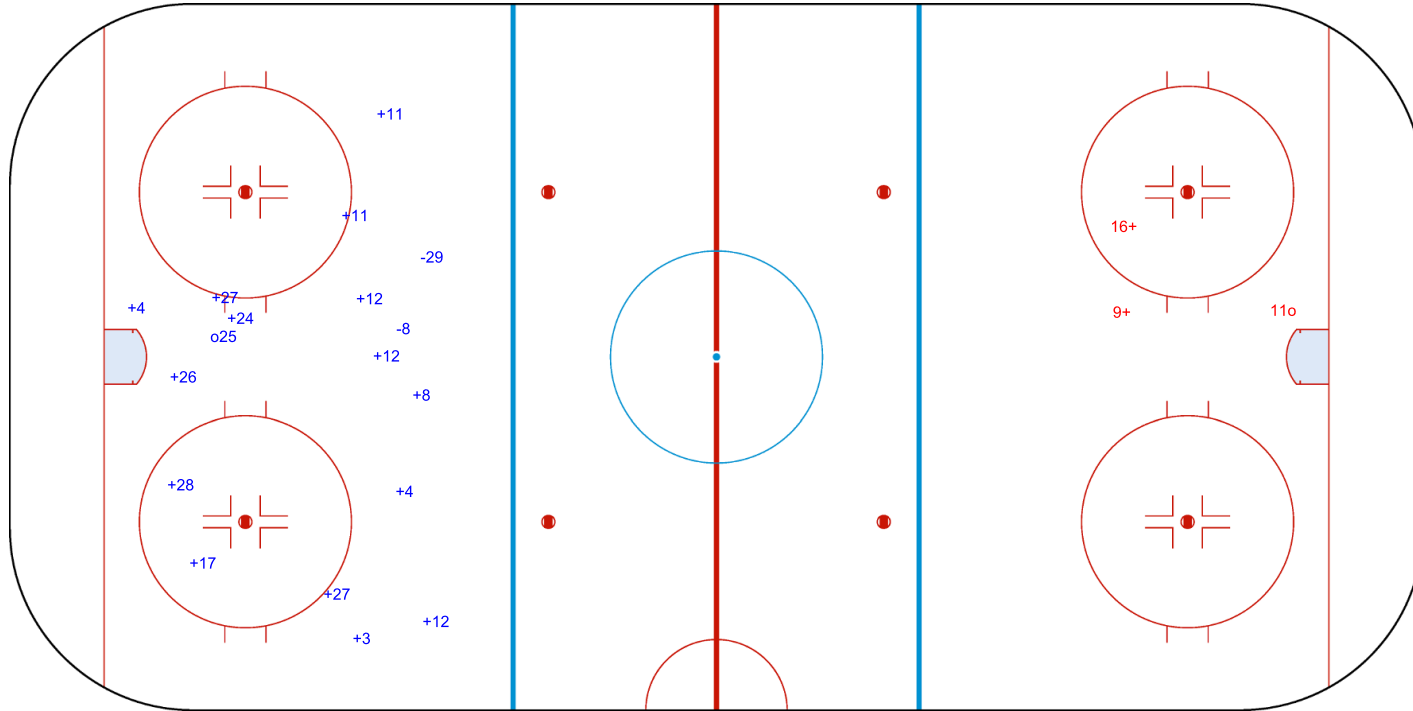

GK 1 of FRA

Period: 3

Shots by FRA

Goals (o): 1    SSG (+): 2  
SSP (>): 0    SPG (-): 0

GK 1 of SWE

<b>Legend:</b>					
<b>GK</b>	Goalkeeper	<b>SPG</b>	Shots past goal	<b>SSG</b>	Shots saved by goalkeeper
				<b>SSP</b>	Shots saved by player