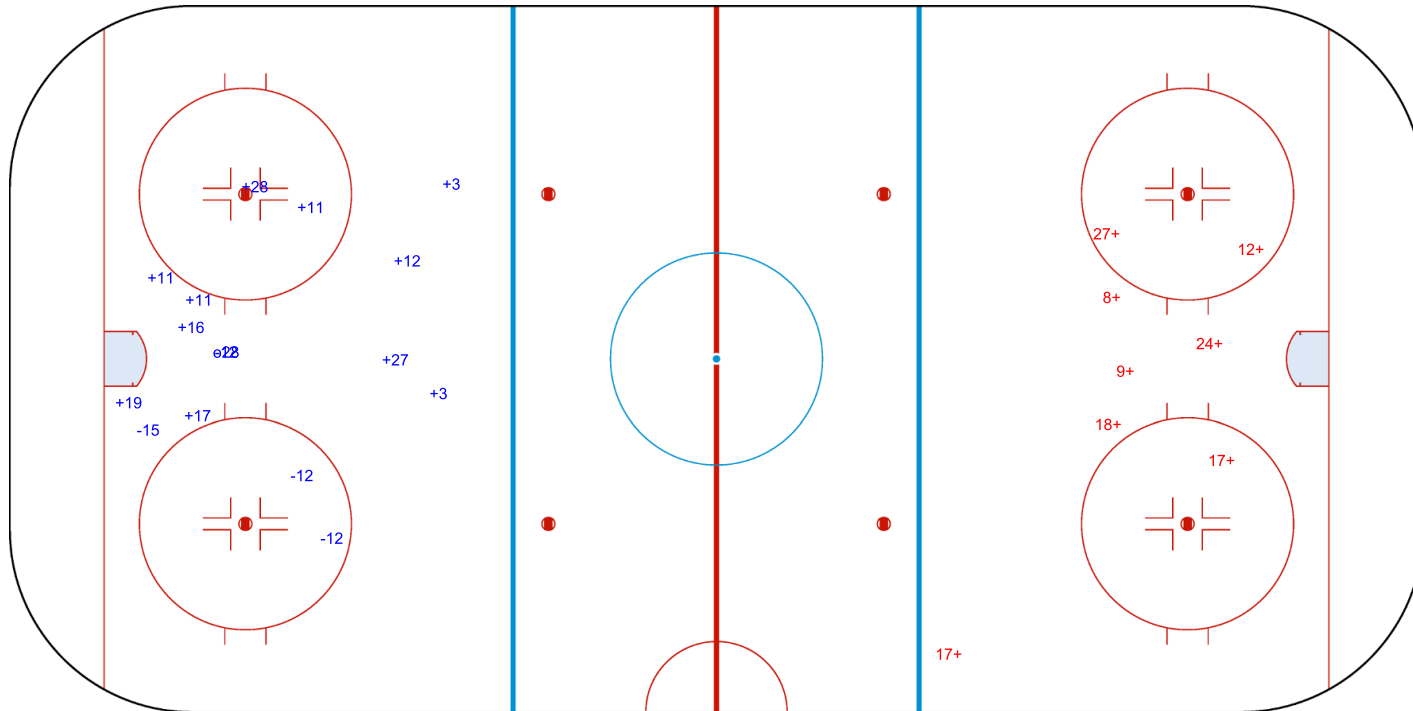

SHOT CHART  
SWE - FRA

Shots by SWE  
Goals (o): 1    SSG (+): 11  
SSP (<): 0    SPG (-): 4

GK 1 of FRA

Period: 1

Shots by FRA  
Goals (o): 0    SSG (+): 8  
SSP (>): 0    SPG (-): 0

GK 1 of SWE

Shots by FRA

Goals (o): 1    SSG (+): 5  
SSP (<): 0    SPG (-): 0

GK 1 of SWE

Period: 2

Shots by SWE

Goals (o): 1    SSG (+): 11  
SSP (>): 0    SPG (-): 1

GK 1 of FRA

Shots by SWE

Goals (o): 1    SSG (+): 15  
SSP (<): 0    SPG (-): 2