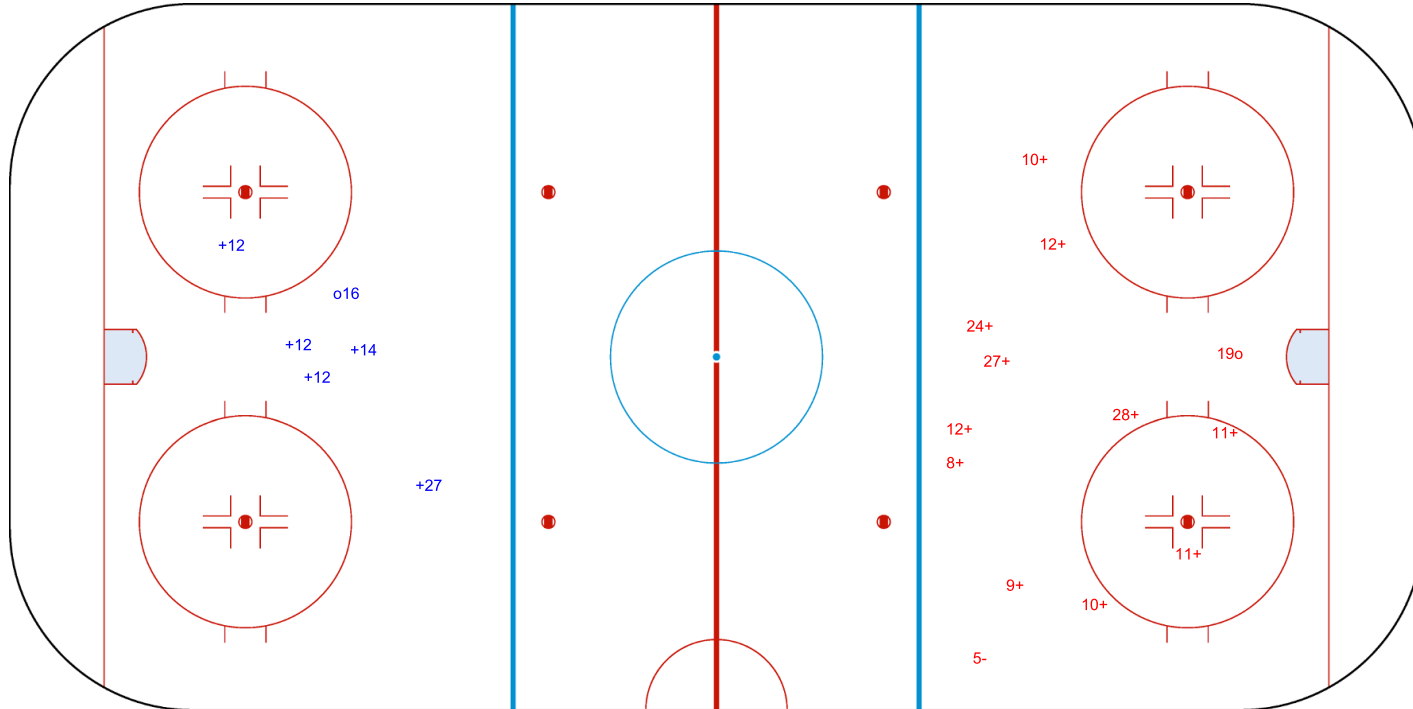

Goals (o): 1    SSG (+): 5  
SSP (<): 0    SPG (-): 0

GK 1 of SWE

Period: 2

Shots by SWE

Goals (o): 1    SSG (+): 11  
SSP (>): 0    SPG (-): 1

GK 1 of FRA

Shots by SWE

Goals (o): 1    SSG (+): 15  
SSP (<): 0    SPG (-): 2