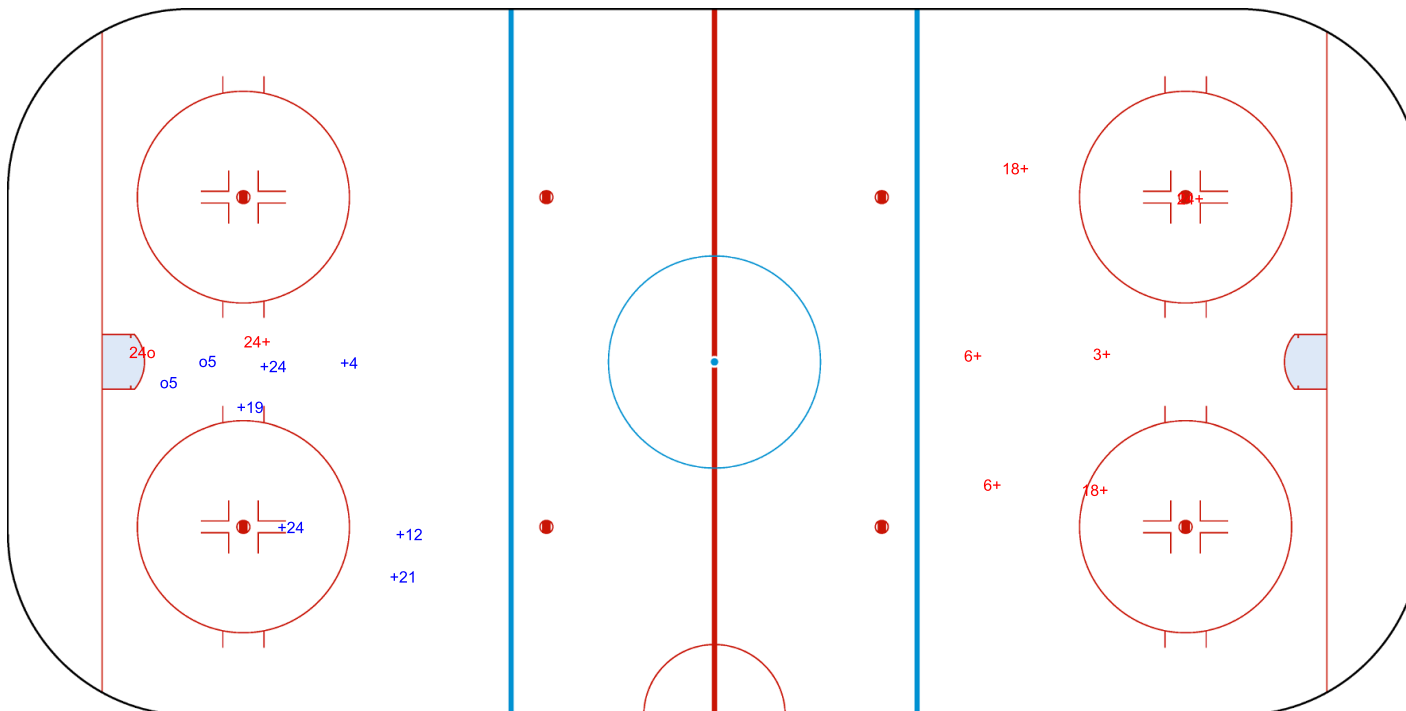

Shots by AUT
Goals (o): 3   SSG (+): 6
SSP (<): 0   SPG (-): 0

GK 25 of ITA

ITA   Period: 3   AUT

Shots by ITA
Goals (o): 0   SSG (+): 7
SSP (>): 0   SPG (-): 0

GK 25 of AUT

Legend:	GK Goalkeeper	SPG Shots past goal	SSG Shots saved by goalkeeper	SSP Shots saved by player