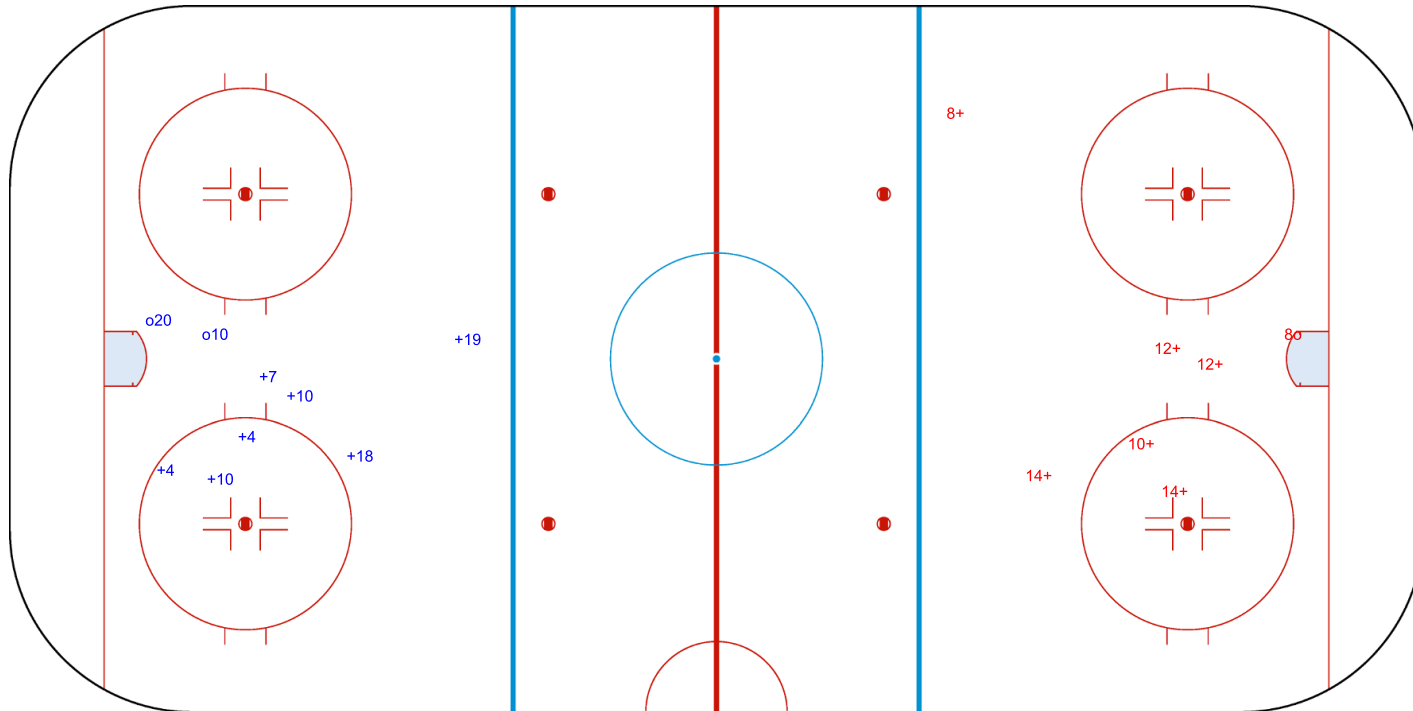

SHOT CHART  
AUT - ITA

Shots by AUT  
Goals (o): 2  
SSG (+): 7  
SSP (-): 0

GK 25 of ITA

Period: 1

Shots by ITA  
Goals (o): 1  
SSP (>): 0  
SSG (+): 6  
SPG (-): 0

GK 25 of AUT

Shots by ITA  
Goals (o): 0  
SSP (<): 0  
SSG (+): 13  
SPG (-): 0

GK 25 of AUT

Period: 2

Shots by AUT  
Goals (o): 1  
SSP (>): 0  
SSG (+): 7  
SPG (-): 0

GK 25 of ITA

Shots by AUT  
Goals (o): 3    SSG (+): 6  
SSP (<): 0    SPG (-): 0

GK 25 of ITA

ITA    Period: 3    AUT