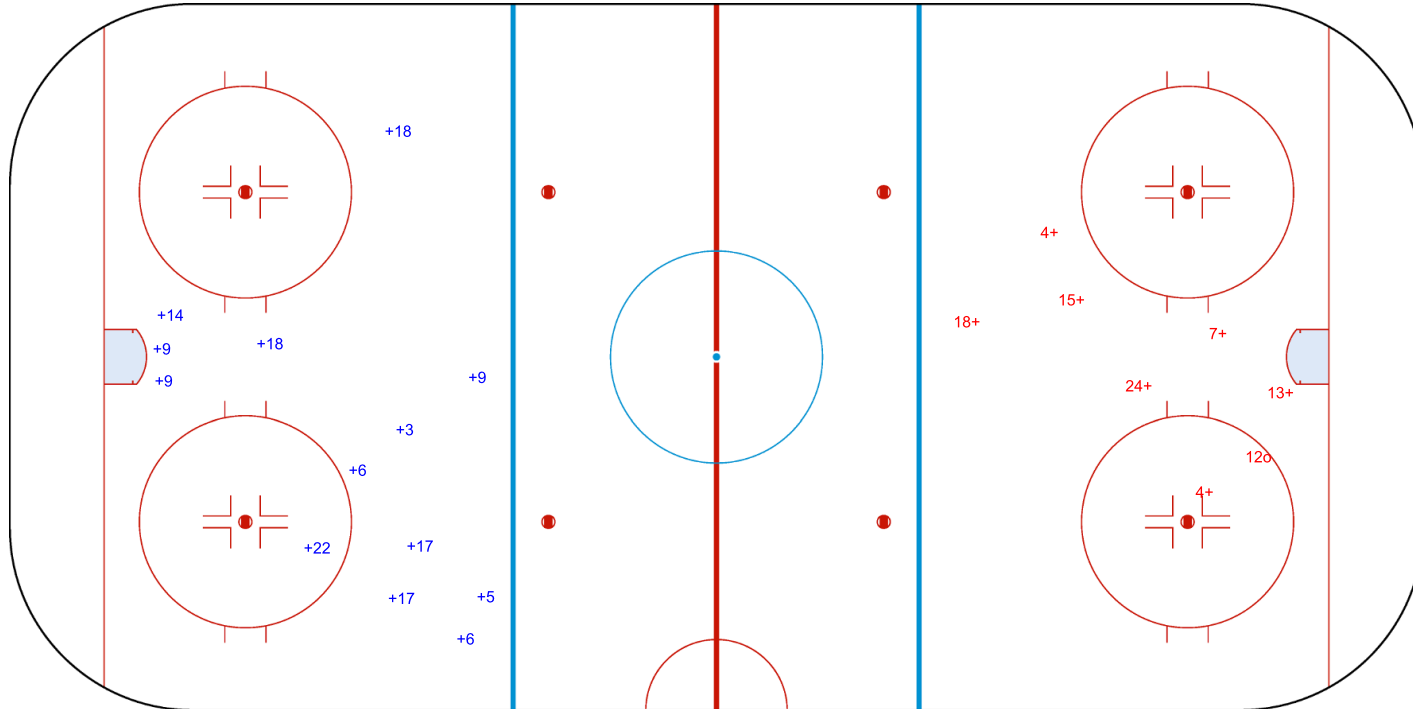

SHOT CHART  
AUT - ITA

Shots by AUT  
Goals (o): 2  
SSG (+): 7  
SSP (-): 0

GK 25 of ITA

Period: 1

Shots by ITA  
Goals (o): 1  
SSP (>): 0  
SSG (+): 6  
SPG (-): 0

GK 25 of AUT

Shots by ITA  
Goals (o): 0  
SSP (<): 0  
SSG (+): 13  
SPG (-): 0

GK 25 of AUT

Period: 2

Shots by AUT  
Goals (o): 1  
SSP (>): 0  
SSG (+): 7  
SPG (-): 0

GK 25 of ITA

Shots by AUT  
Goals (o): 3    SSG (+): 6  
SSP (<): 0    SPG (-): 0

GK 25 of ITA

ITA    Period: 3    AUT