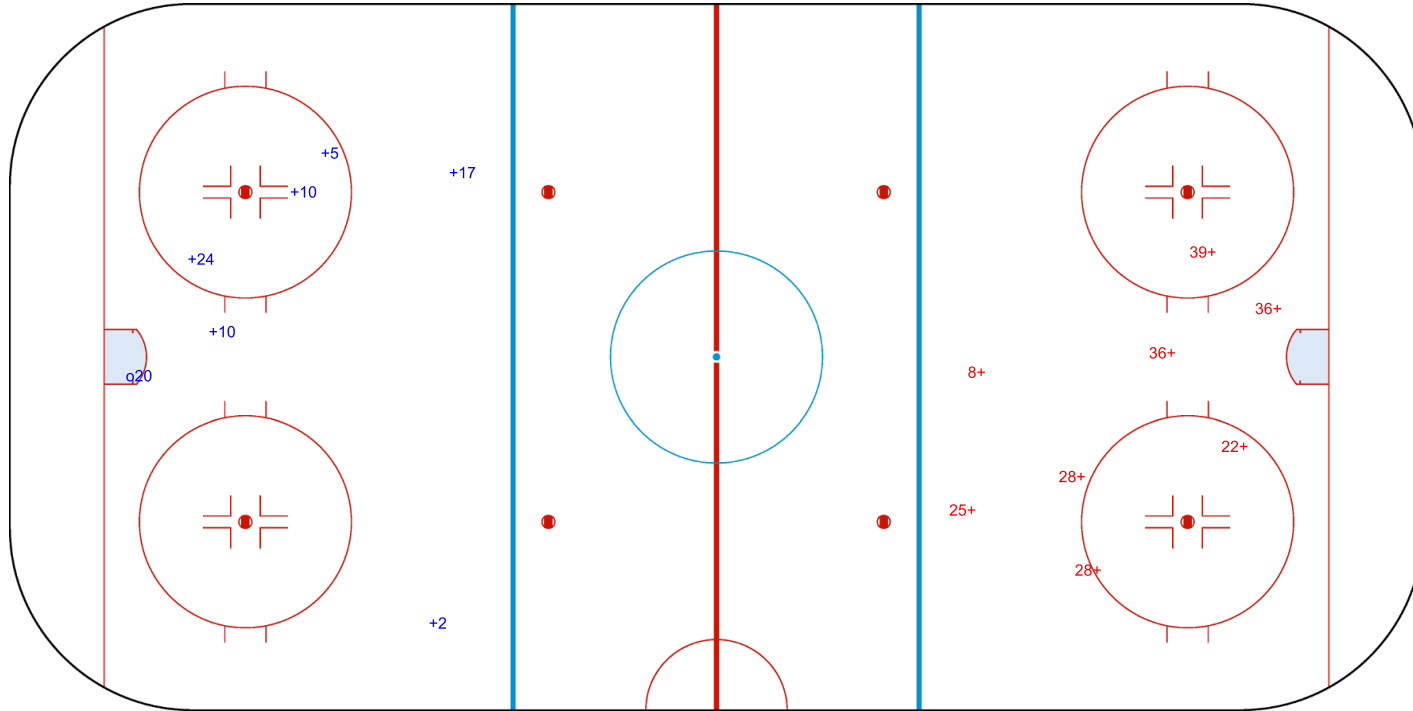

GK 35 of GER

Period: 2

Shots by GER
Goals (o): 0 SSG (+): 8
SSP (>): 0 SPG (-): 0

GK 25 of AUT

Shots by GER

Goals (o): 0 SSG (+): 6
SSP (<): 0 SPG (-): 0

GK 25 of AUT

AUT