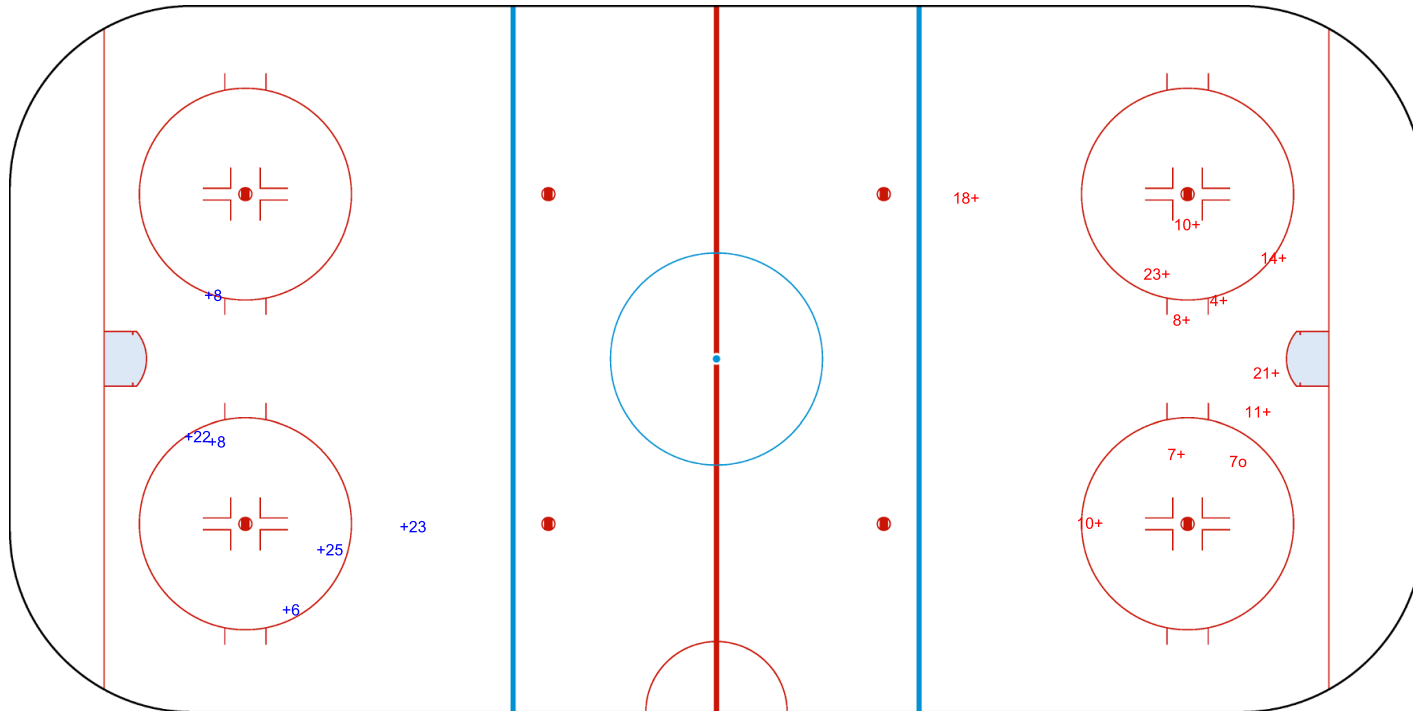

SHOT CHART
GER - AUT

Shots by GER
Goals (o): 0 SSG (+): 6
SSP (-): 0 SPG (-): 0

GK 25 of AUT

Period: 1

Shots by AUT
Goals (o): 1 SSG (+): 10
SSP (>): 0 SPG (-): 0

GK 35 of GER

Shots by AUT
Goals (o): 1 SSG (+): 6
SSP (<): 0 SPG (-): 0