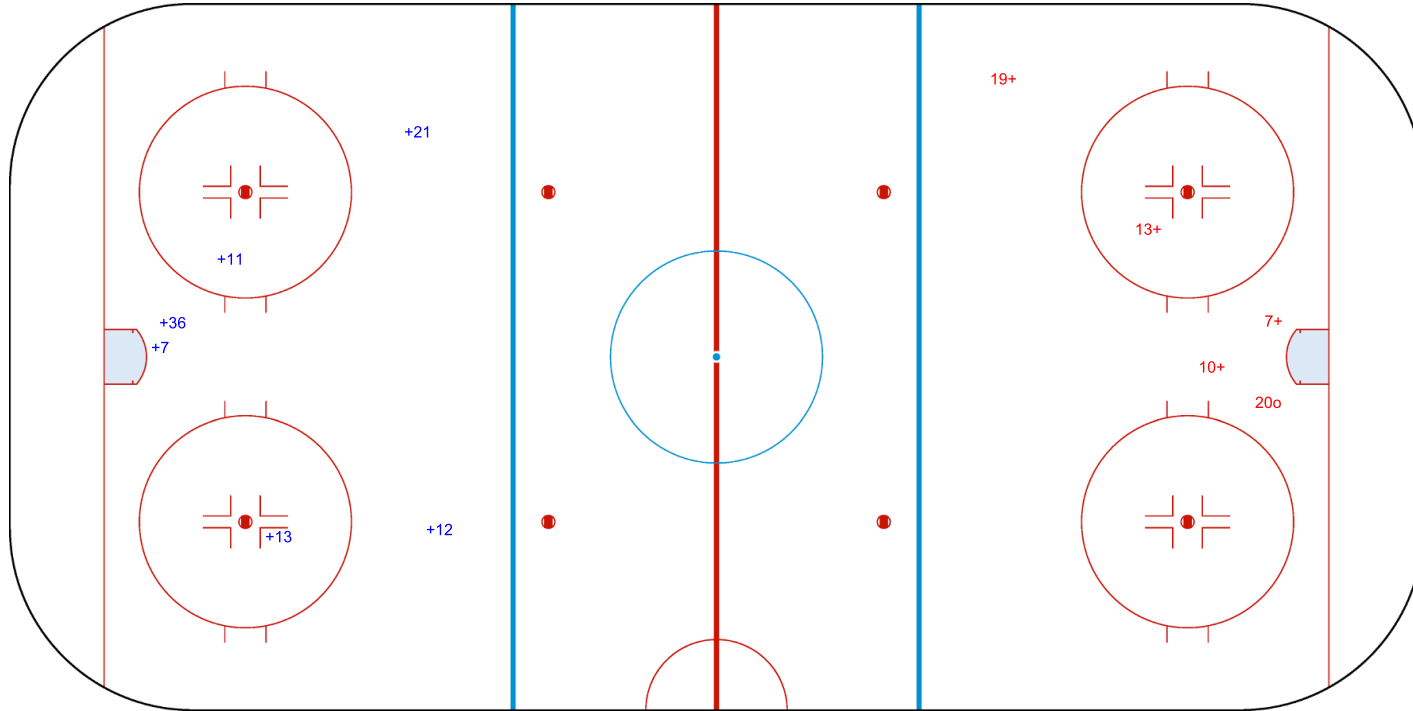

Period: 3

GER

Shots by AUT

Goals (o): 1 SSG (+): 4
SSP (>): 0 SPG (-): 0

GK 35 of GER

Legend:
GK Goalkeeper **SPG** Shots past goal **SSG** Shots saved by goalkeeper **SSP** Shots saved by player