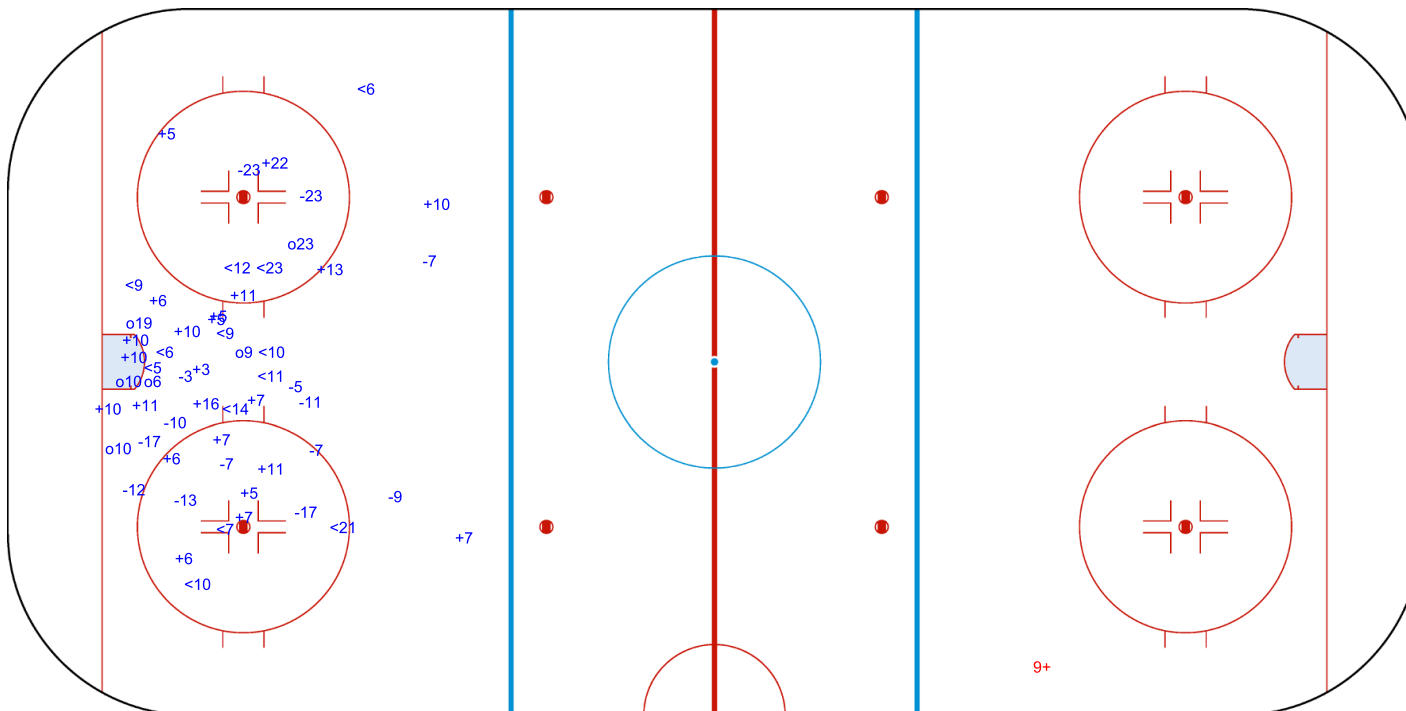

GK 20 of TUR

Period: 2

Shots by TUR
Goals (o): 0 SSG (+): 1
SSP (>): 0 SPG (-): 0

GK 25 of NED

Shots by TUR

Goals (o): 0 SSG (+): 1
SSP (<): 0 SPG (-): 1

GK 25 of NED

Period: 3