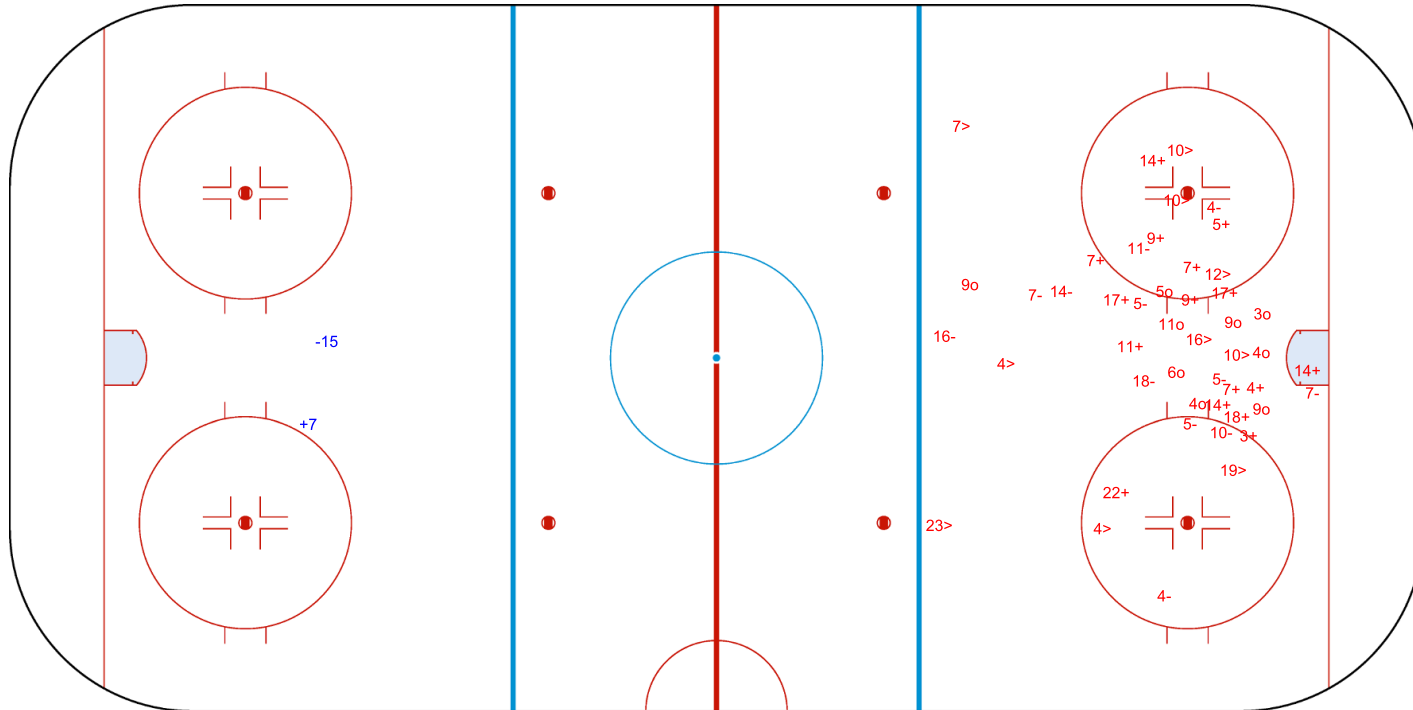

Shots by TUR

Goals (o): 0   SSG (+): 1
SSP (<): 0   SPG (-): 1

GK 25 of NED

Period: 3

Shots by NED

Goals (o): 9   SSG (+): 16
SSP (>): 10   SPG (-): 12

GK 20 of TUR

Legend:	
GK	Goalkeeper
SPG	Shots past goal
SSG	Shots saved by goalkeeper
SSP	Shots saved by player