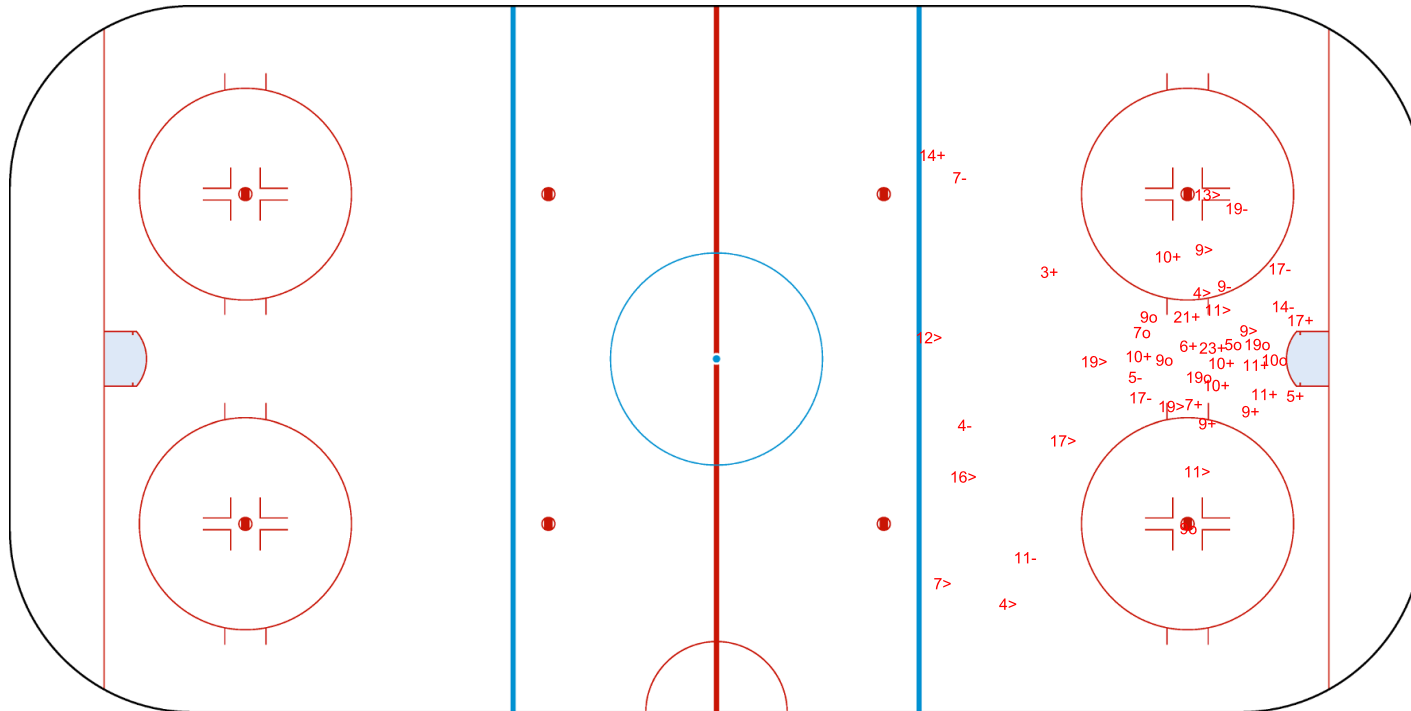

SHOT CHART
TUR - NED

Shots by TUR
Goals (o): 0
SSP (<): 0
SSG (+): 0
SPG (-): 0

GK 25 of NED

Period: 1

Shots by NED
Goals (o): 8
SSP (>): 13
SSG (+): 16
SPG (-): 9

GK 20 of TUR

Shots by NED
Goals (o): 6 SSG (+): 23
SSP (-): 13 SPG (-): 14

GK 20 of TUR

Period: 2

Shots by TUR
Goals (o): 0 SSG (+): 1
SSP (>): 0 SPG (-): 0

GK 25 of NED

Shots by TUR

Goals (o): 0 SSG (+): 1
SSP (<): 0 SPG (-): 1

GK 25 of NED

Period: 3