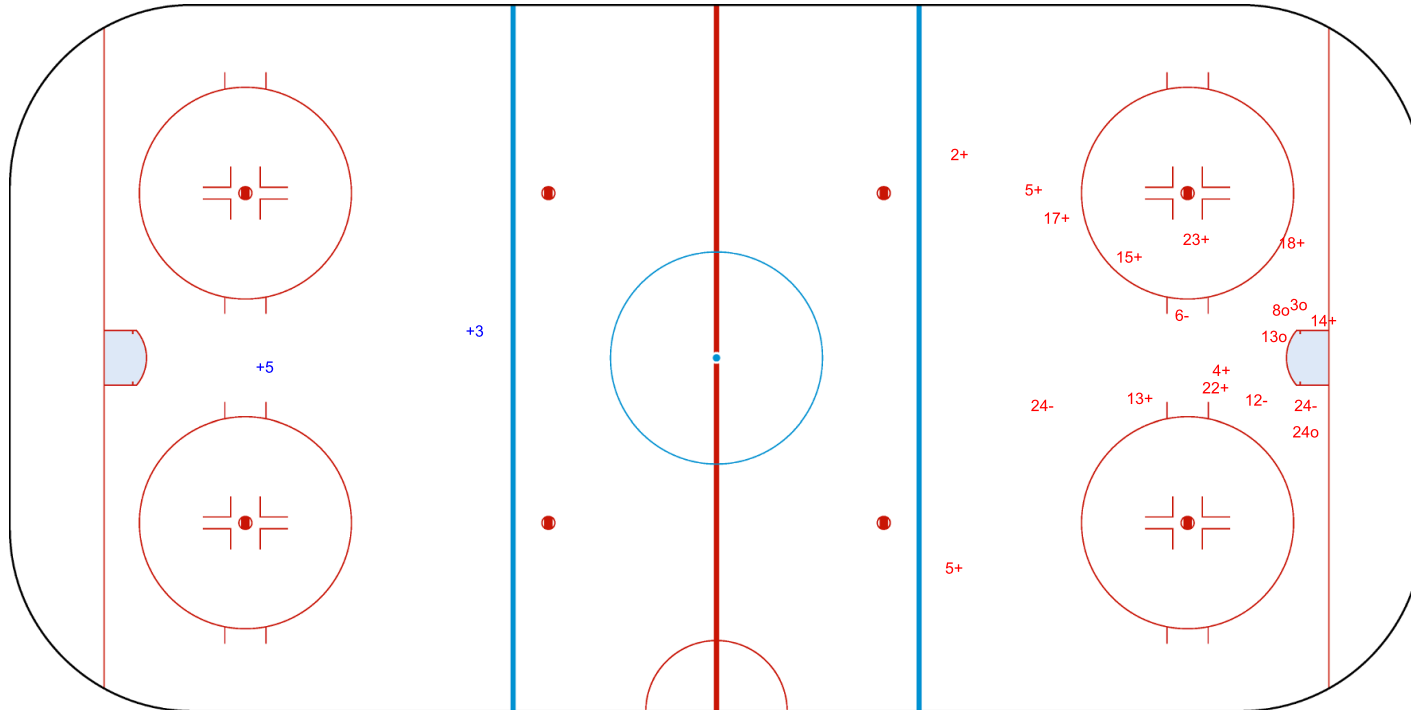

OLYMPIC ICE PALACE

SAT 9 OCT 2021  
START TIME 20:15

WOMENS OLYMPIC QUALIFICATION PRELIMINARY ROUND 2

ROUND ROBIN, GAME 4

Shots by ITA  
Goals (o): 2    SSG (+): 14  
SSP (<): 0    SPG (-): 7

Shots by TPE  
Goals (o): 0    SSG (+): 3  
SSP (>): 0    SPG (-): 1

GK 20 of TPE

GK 25 of ITA

Shots by TPE  
Goals (o): 0    SSG (+): 2  
SSP (<): 0    SPG (-): 0

GK 1 of ITA

GK 25 of ITA

Period: 3

Shots by ITA  
Goals (o): 4    SSG (+): 11  
SSP (>): 0    SPG (-): 4

GK 20 of TPE