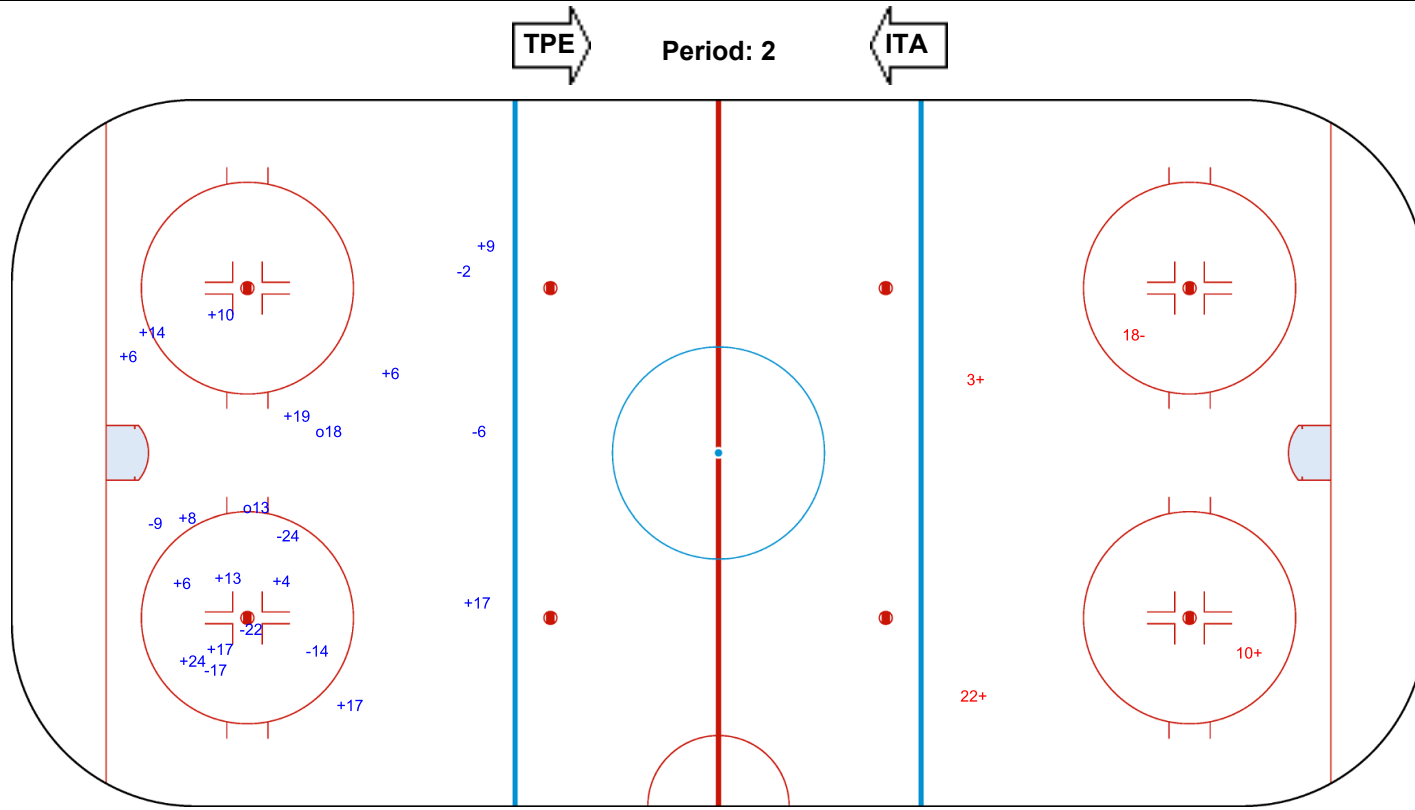

SHOT CHART  
ITA - TPE

Shots by TPE

Goals (o): 0      SSG (+): 1  
SSP (<): 0      SPG (-): 0

GK 25 of ITA

Period: 1

Shots by ITA

Goals (o): 1      SSG (+): 16  
SSP (>): 0      SPG (-): 7

GK 20 of TPE

OLYMPIC ICE PALACE

SAT 9 OCT 2021  
START TIME 20:15

WOMENS OLYMPIC QUALIFICATION PRELIMINARY ROUND 2

ROUND ROBIN, GAME 4

Shots by ITA  
Goals (o): 2    SSG (+): 14  
SSP (<): 0    SPG (-): 7

Shots by TPE  
Goals (o): 0    SSG (+): 3  
SSP (>): 0    SPG (-): 1

GK 20 of TPE

GK 25 of ITA

Shots by TPE  
Goals (o): 0    SSG (+): 2  
SSP (<): 0    SPG (-): 0

GK 1 of ITA

GK 25 of ITA

Period: 3

Shots by ITA  
Goals (o): 4    SSG (+): 11  
SSP (>): 0    SPG (-): 4

GK 20 of TPE