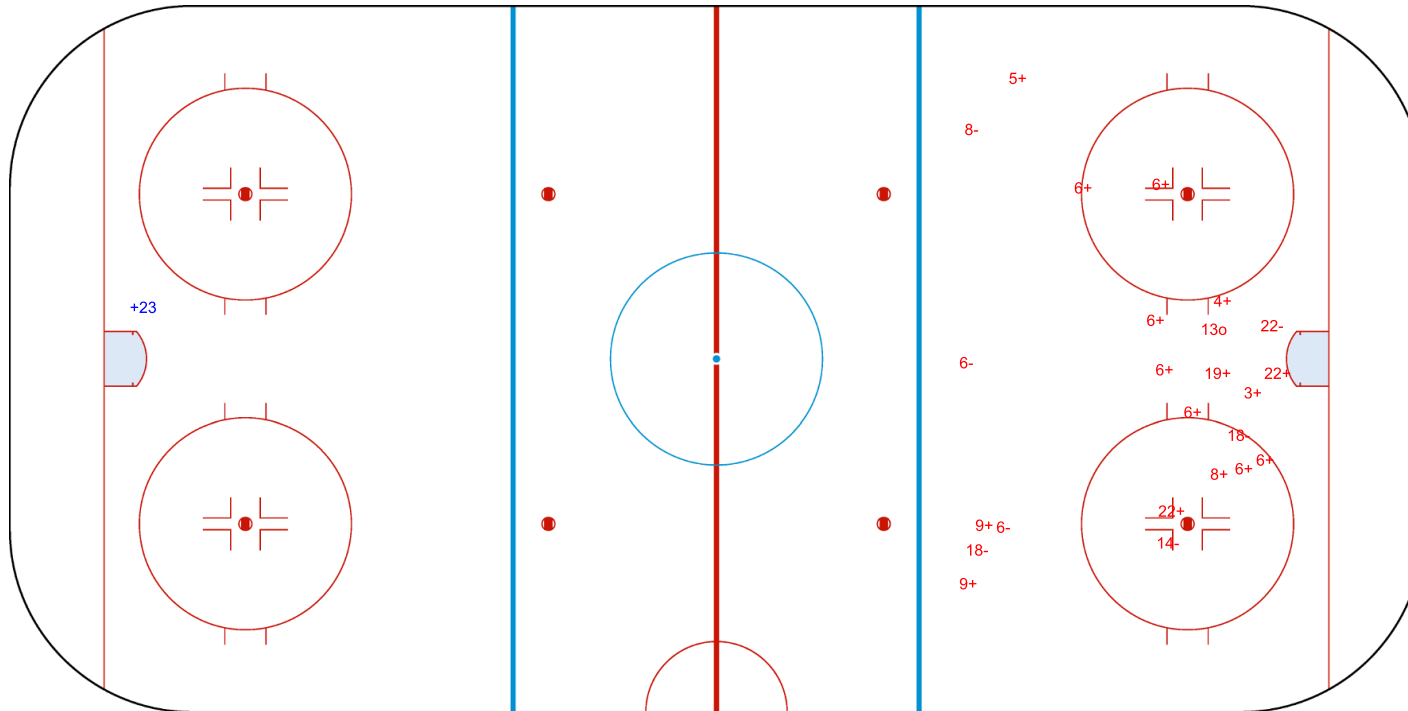

SHOT CHART  
ITA - TPE

Shots by TPE

Goals (o): 0      SSG (+): 1  
SSP (<): 0      SPG (-): 0

GK 25 of ITA

Period: 1

Shots by ITA

Goals (o): 1      SSG (+): 16  
SSP (>): 0      SPG (-): 7

GK 20 of TPE

OLYMPIC ICE PALACE

SAT 9 OCT 2021  
START TIME 20:15

WOMENS OLYMPIC QUALIFICATION PRELIMINARY ROUND 2

ROUND ROBIN, GAME 4

Shots by ITA  
Goals (o): 2    SSG (+): 14  
SSP (<): 0    SPG (-): 7

Shots by TPE  
Goals (o): 0    SSG (+): 3  
SSP (>): 0    SPG (-): 1

GK 20 of TPE

GK 25 of ITA

Shots by TPE  
Goals (o): 0    SSG (+): 2  
SSP (<): 0    SPG (-): 0

GK 1 of ITA

GK 25 of ITA

Period: 3

Shots by ITA  
Goals (o): 4    SSG (+): 11  
SSP (>): 0    SPG (-): 4

GK 20 of TPE