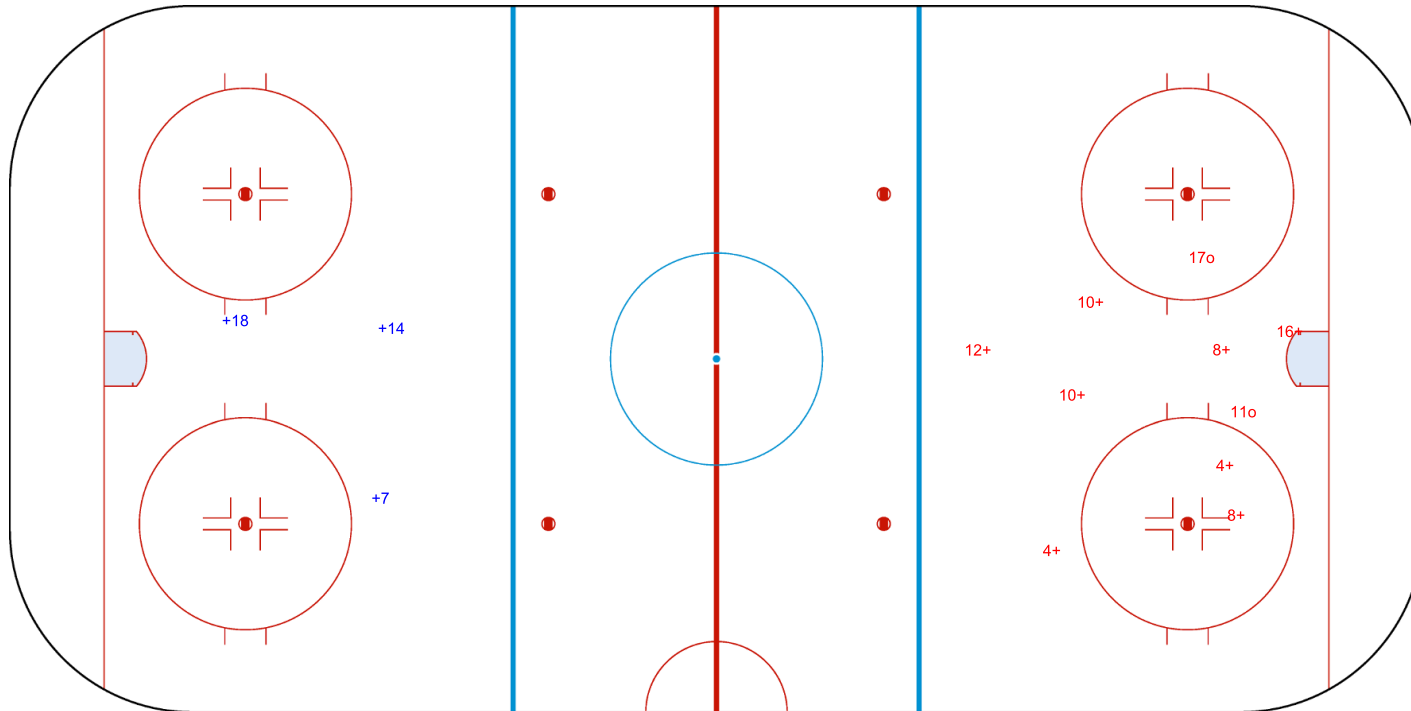

SHOT CHART  
GBR - ISL

Shots by ISL  
Goals (o): 0  
SSP (<): 0  
SSG (+): 3  
SPG (-): 0

GK 1 of GBR

Period: 1

Shots by GBR  
Goals (o): 2  
SSP (>): 0  
SSG (+): 8  
SPG (-): 0

GK 25 of ISL

2022  
IIHF  
OLYMPIC  
WOMEN'S ICE HOCKEY  
PRE-QUALIFICATION  
GREAT BRITAIN  
Nottingham  
Group F

NOTTINGHAM MOTORPOINT ARENA

THU 7 OCT 2021  
START TIME 19:15

ICE HOCKEY

WOMENS OLYMPIC QUALIFICATION PRELIMINARY ROUND 2

ROUND ROBIN, GAME 2

INTERNATIONAL  
ICE HOCKEY  
FEDERATION

Shots by GBR

Goals (o): 1    SSG (+): 12  
SSP (<): 0    SPG (-): 0