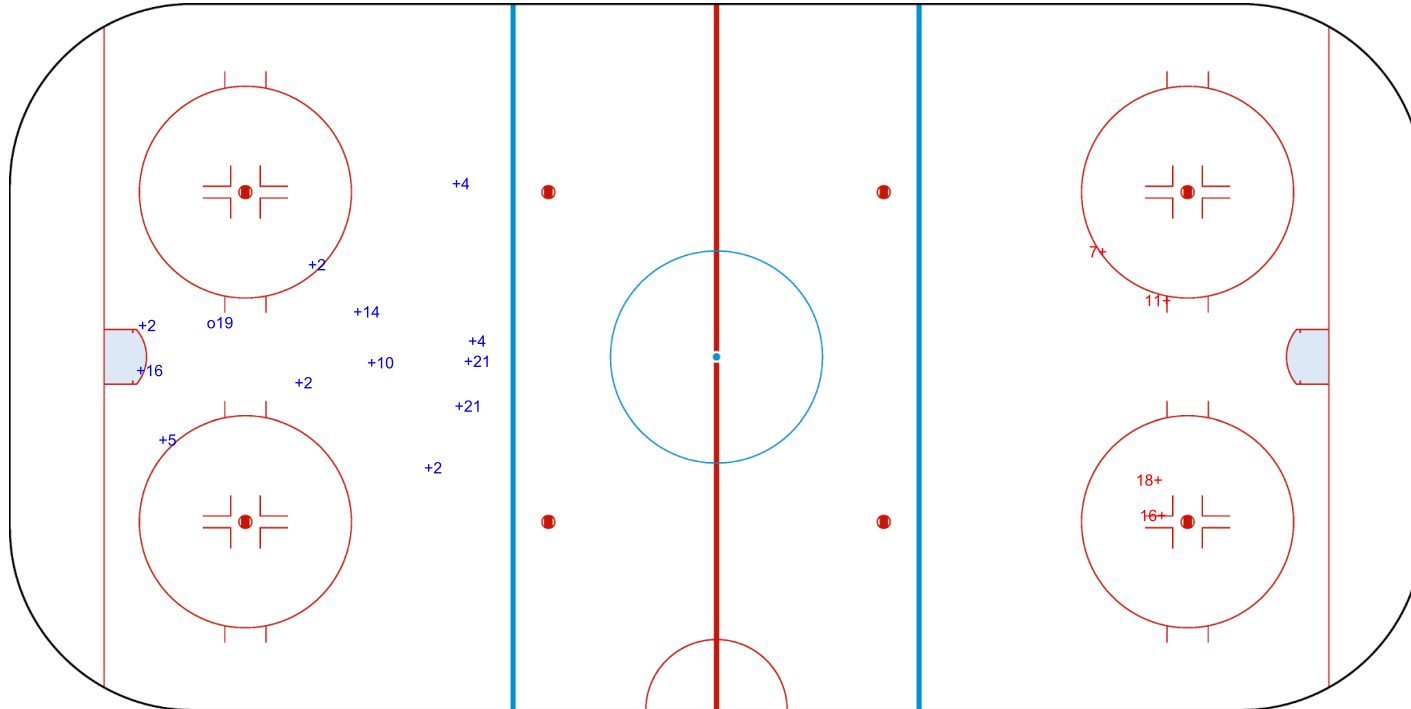

NOTTINGHAM MOTORPOINT ARENA

THU 7 OCT 2021  
START TIME 19:15

ICE HOCKEY

WOMENS OLYMPIC QUALIFICATION PRELIMINARY ROUND 2

ROUND ROBIN, GAME 2

INTERNATIONAL  
ICE HOCKEY  
FEDERATION

Shots by GBR

Goals (o): 1    SSG (+): 12  
SSP (<): 0    SPG (-): 0

GK 25 of ISL

Period: 2

Shots by ISL

Goals (o): 0    SSG (+): 4  
SSP (>): 0    SPG (-): 0

2022  
IIHF  
OLYMPIC  
WOMEN'S ICE HOCKEY  
PRE-QUALIFICATION  
GREAT BRITAIN  
Nottingham  
Group F

NOTTINGHAM MOTORPOINT ARENA

THU 7 OCT 2021  
START TIME 19:15

ICE HOCKEY

WOMENS OLYMPIC QUALIFICATION PRELIMINARY ROUND 2

ROUND ROBIN, GAME 2

INTERNATIONAL  
ICE HOCKEY  
FEDERATION

Shots by ISL

Goals (o): 0    SSG (+): 4  
SSP (<): 0    SPG (-): 0