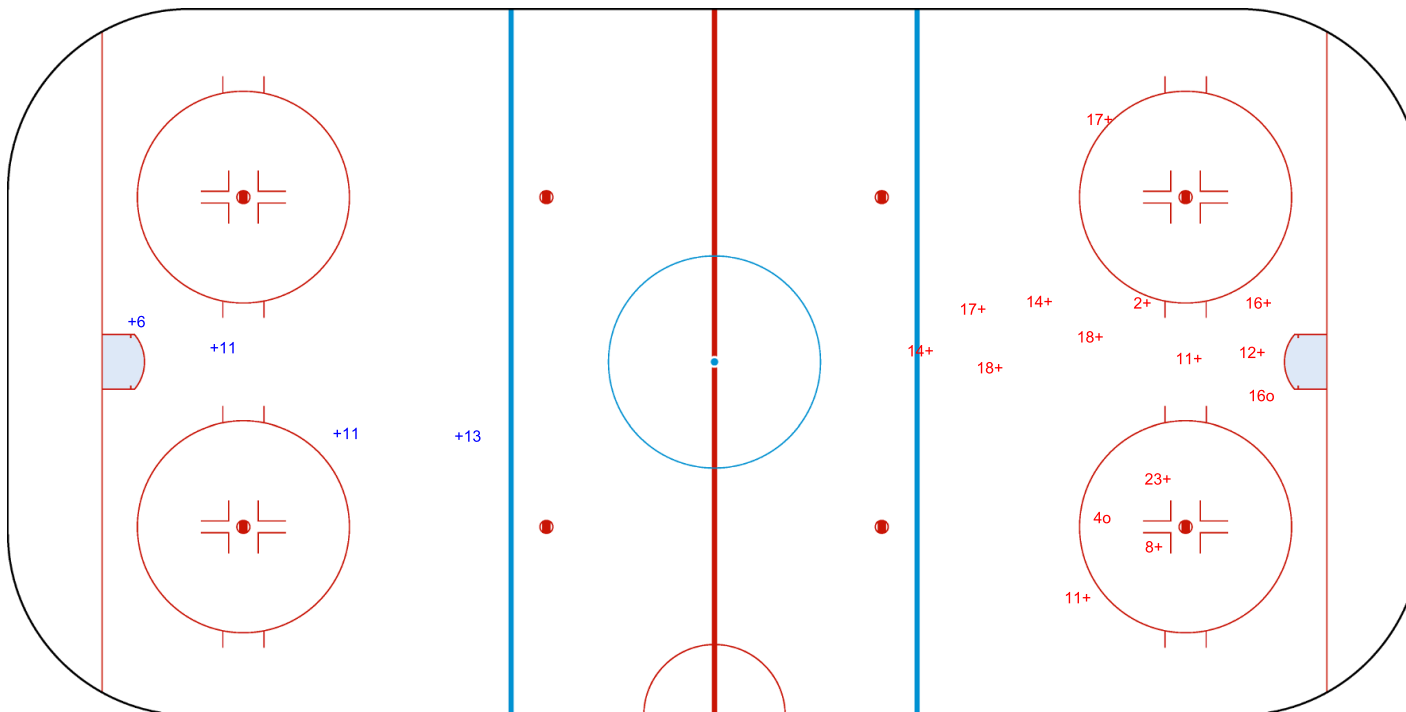

GK 25 of ISL

Period: 2

Shots by ISL

Goals (o): 0    SSG (+): 4  
SSP (>): 0    SPG (-): 0

2022  
IIHF  
OLYMPIC  
WOMEN'S ICE HOCKEY  
PRE-QUALIFICATION  
GREAT BRITAIN  
Nottingham  
Group F

NOTTINGHAM MOTORPOINT ARENA

THU 7 OCT 2021  
START TIME 19:15

ICE HOCKEY

WOMENS OLYMPIC QUALIFICATION PRELIMINARY ROUND 2

ROUND ROBIN, GAME 2

INTERNATIONAL  
ICE HOCKEY  
FEDERATION

Shots by ISL

Goals (o): 0    SSG (+): 4  
SSP (<): 0    SPG (-): 0

GK 1 of GBR

GK 25 of GBR

Period: 3

Shots by GBR

Goals (o): 2    SSG (+): 13  
SSP (>): 0    SPG (-): 0

GK 25 of ISL

Legend:	
<b>GK</b> Goalkeeper	<b>SSP</b> Shots saved by player
<b>SPG</b> Shots past goal	<b>SSG</b> Shots saved by goalkeeper