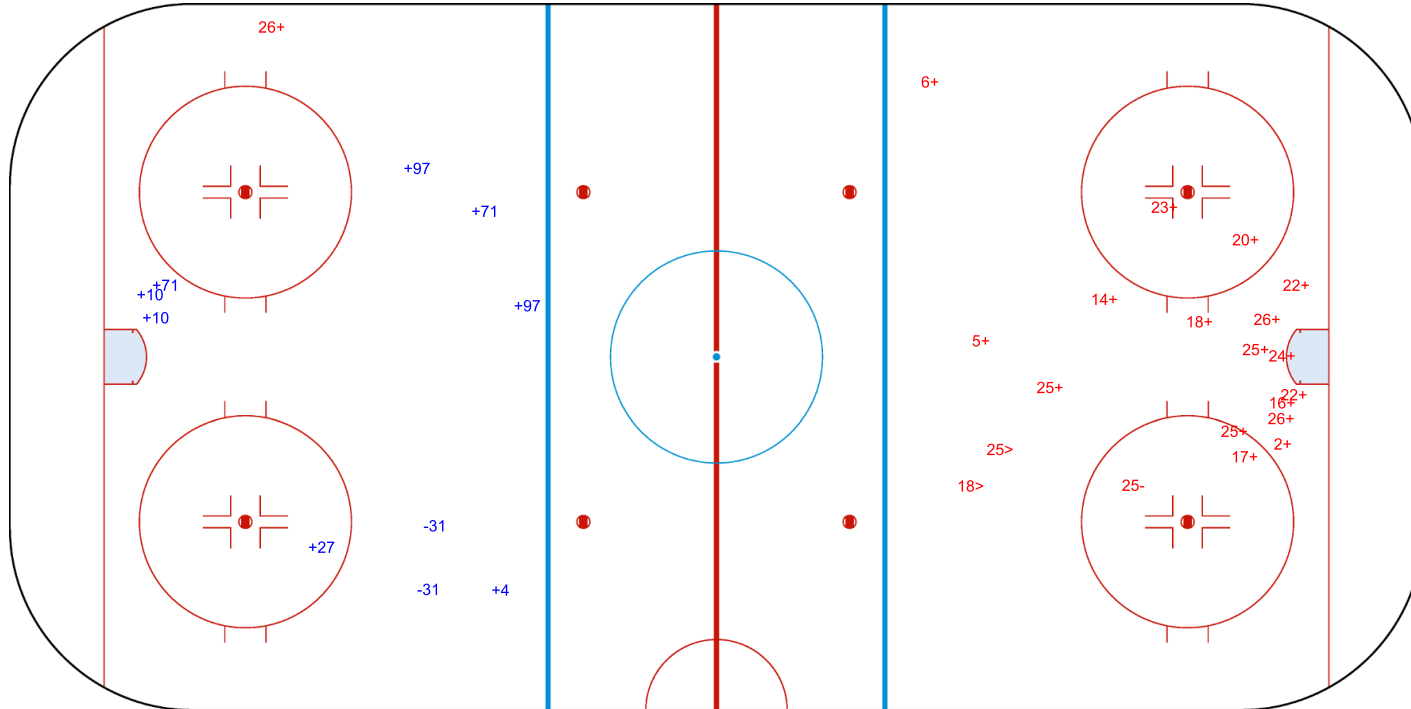

SHOT CHART  
HUN - LTU

Shots by HUN  
Goals (o): 4    SSG (+): 8  
SSP (<): 1    SPG (-): 1

GK 30 of LTU

1st Period

Shots by LTU  
Goals (o): 1    SSG (+): 7  
SSP (>): 0    SPG (-): 0

GK 1 of HUN

Shots by LTU

Goals (o): 0    SSG (+): 8  
SSP (<): 0    SPG (-): 2

GK 1 of HUN

2nd Period

Shots by HUN

Goals (o): 0    SSG (+): 18  
SSP (>): 2    SPG (-): 1

GK 30 of LTU

Shots by HUN

Goals (o): 3    SSG (+): 11  
SSP (<): 1    SPG (-): 1

GK 30 of LTU

LTU → 3rd Period ← HUN

Shots by LTU

Goals (o): 0    SSG (+): 2  
SSP (>): 0    SPG (-): 0

GK 1 of HUN

Legend:		
<b>GK</b>	Goalkeeper	
<b>SPG</b>	Shots past goal	
<b>SSG</b>	Shots saved by goalkeeper	
<b>SSP</b>	Shots saved by player	