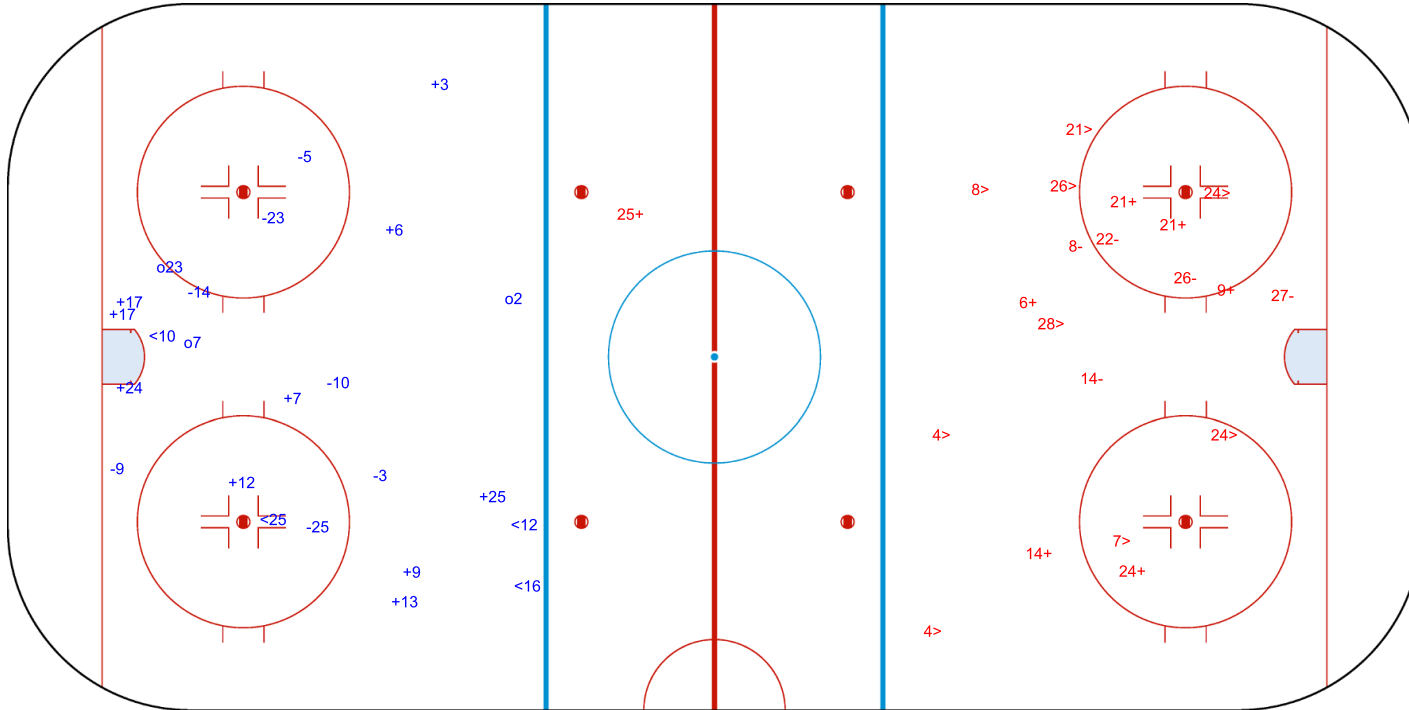

SHOT CHART USA - CAN

Shots by USA

Goals (o): 3 SSG (+): 10
SSP (-): 4 SPG (-): 7

GK 1 of CAN

1st Period

Shots by CAN

Goals (o): 0 SSG (+): 7
SSP (>): 9 SPG (-): 5

GK 29 of USA

2022

ICE HOCKEY
U18 WOMEN'S WORLD
CHAMPIONSHIP
UNITED STATES
Madison

LABAHN ICE ARENA

THU 9 JUN 2022

START TIME 20:00

IIHF ICE HOCKEY U18 WOMEN'S WORLD CHAMPIONSHIP

PRELIMINARY ROUND - GROUP A, GAME 12

ICE HOCKEY