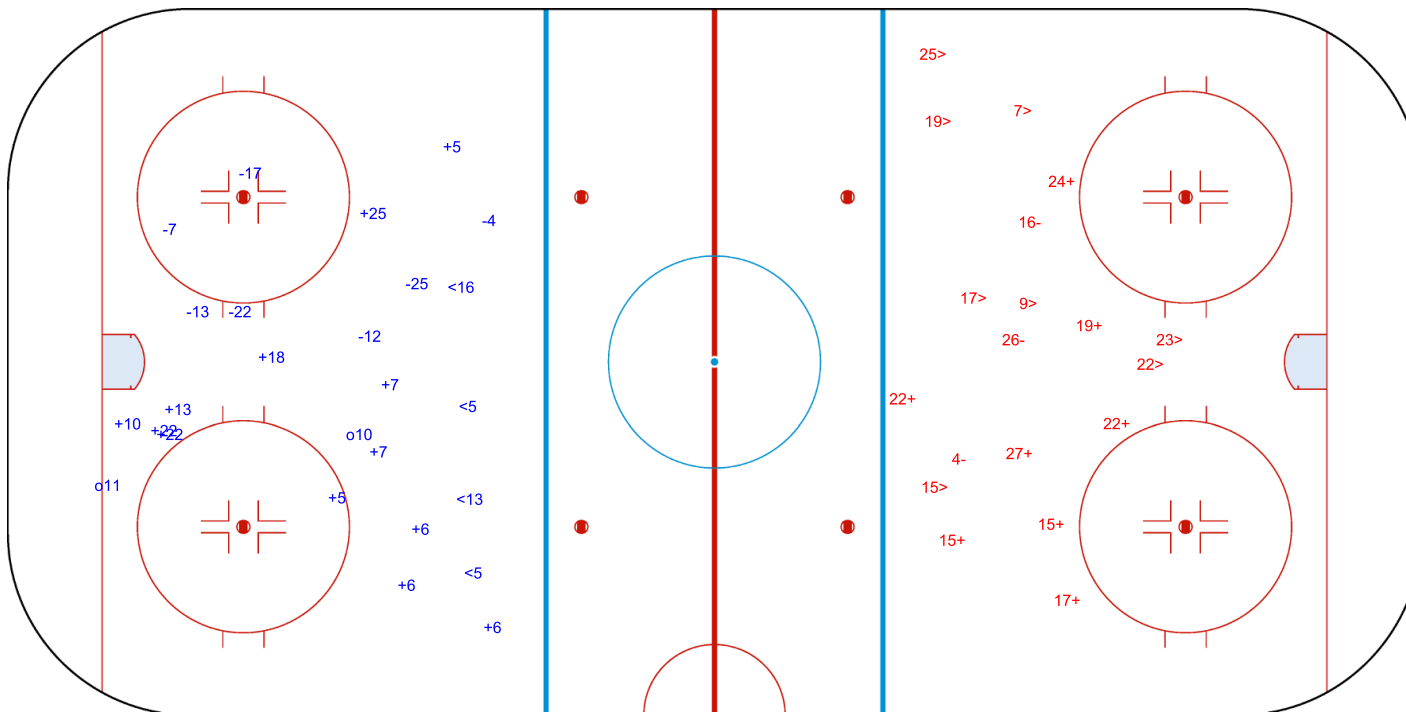

IIHF ICE HOCKEY U18 WOMEN'S WORLD CHAMPIONSHIP

PRELIMINARY ROUND - GROUP A, GAME 12

ICE HOCKEY

INTERNATIONAL
ICE HOCKEY
FEDERATION

Shots by USA

Goals (o): 2 SSG (+): 13

SSP (<): 4 SPG (-): 7

GK 29 of CAN

3rd Period

Shots by CAN

Goals (o): 0 SSG (+): 8

SSP (>): 8 SPG (-): 3

GK 29 of USA

Legend:	
GK	Goalkeeper
SPG	Shots past goal
SSG	Shots saved by goalkeeper
SSP	Shots saved by player