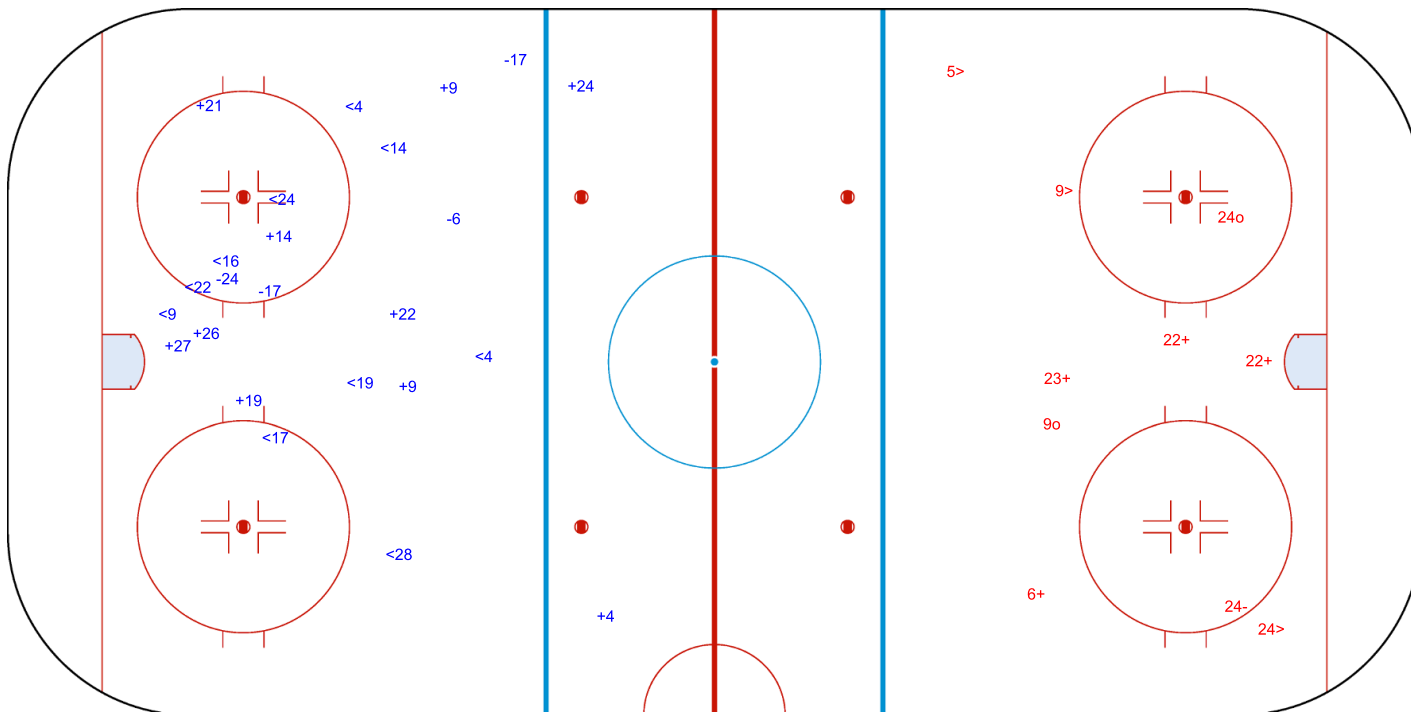

INTERNATIONAL
ICE HOCKEY
FEDERATION

Shots by CAN

Goals (o): 0 SSG (+): 10

SSP (<): 10 SPG (-): 4

GK 29 of USA

2nd Period

Shots by USA

Goals (o): 2 SSG (+): 4

SSP (>): 3 SPG (-): 1

GK 1 of CAN

GK 29 of CAN

2022

ICE HOCKEY
U18 WOMEN'S WORLD
CHAMPIONSHIP
UNITED STATES
Madison

LABAHN ICE ARENA

THU 9 JUN 2022

START TIME 20:00