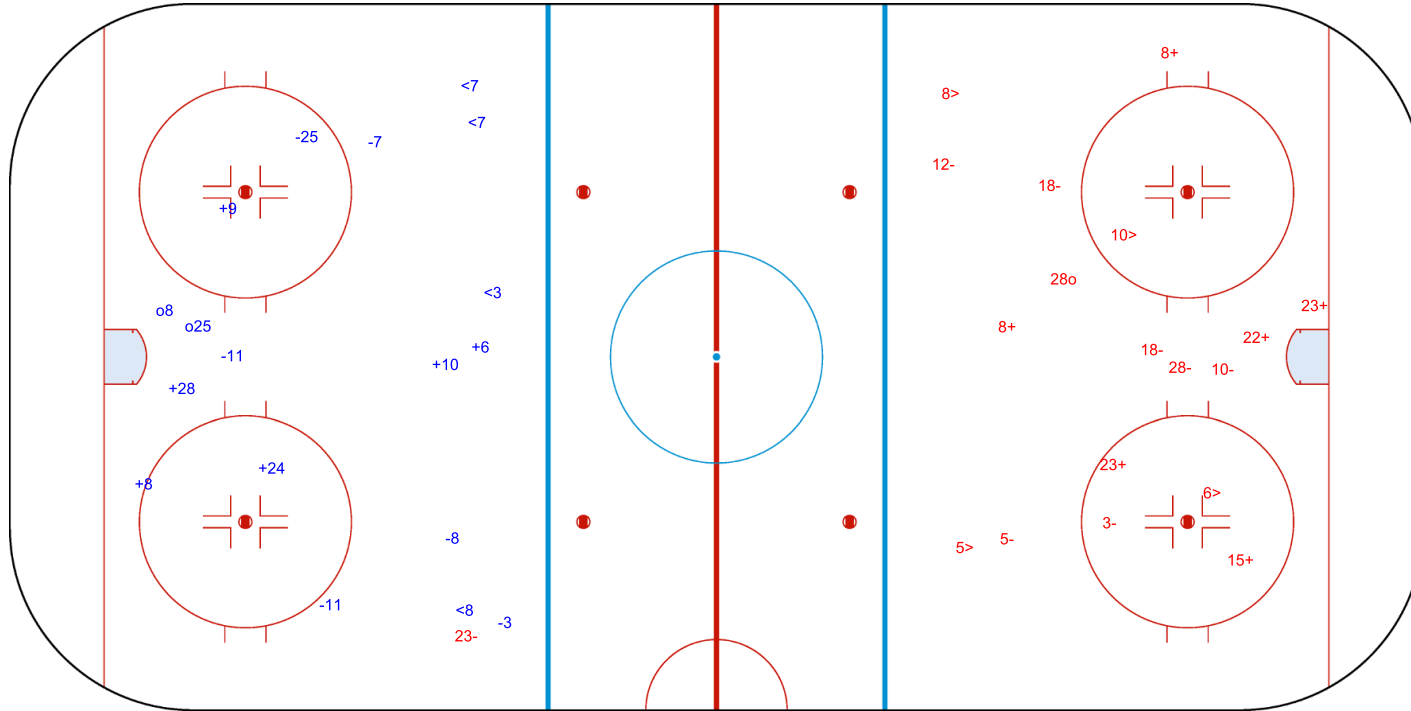

2022

ICE HOCKEY  
U18 WOMEN'S WORLD  
CHAMPIONSHIP  
UNITED STATES  
Madison

LABAHN ICE ARENA

THU 9 JUN 2022

START TIME 16:00

ICE HOCKEY  
IIHF ICE HOCKEY U18 WOMEN'S WORLD CHAMPIONSHIP  
PRELIMINARY ROUND - GROUP A, GAME 10

INTERNATIONAL  
ICE HOCKEY  
FEDERATION

Shots by SWE

Goals (o): 2

SSG (+): 6

SSP (<): 4

SPG (-): 6

GK 30 of FIN

3rd Period