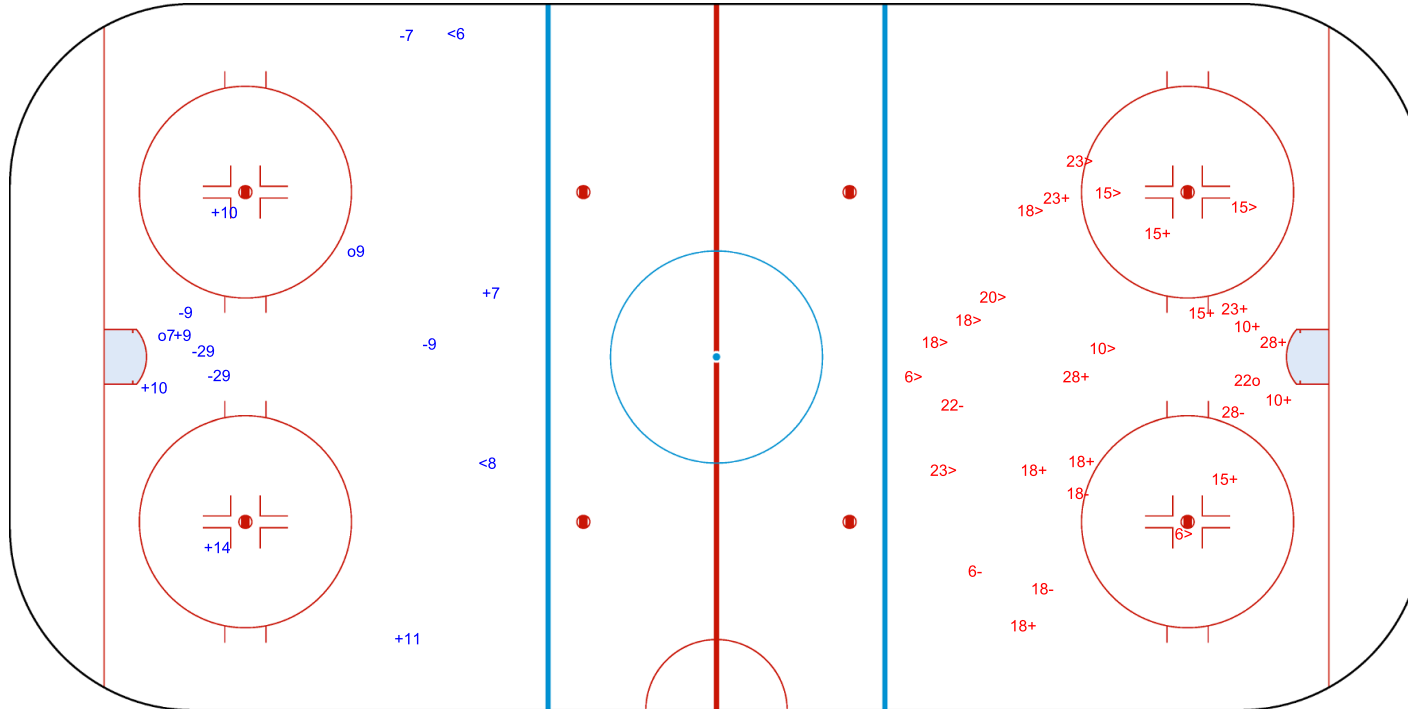

### SHOT CHART

#### FIN - SWE

1st Period

Shots by SWE

Goals (o): 2      SSG (+): 6  
SSP (<): 2      SPG (-): 5

GK 30 of FIN

Shots by FIN

Goals (o): 1      SSG (+): 12  
SSP (>): 11      SPG (-): 5

GK 1 of SWE