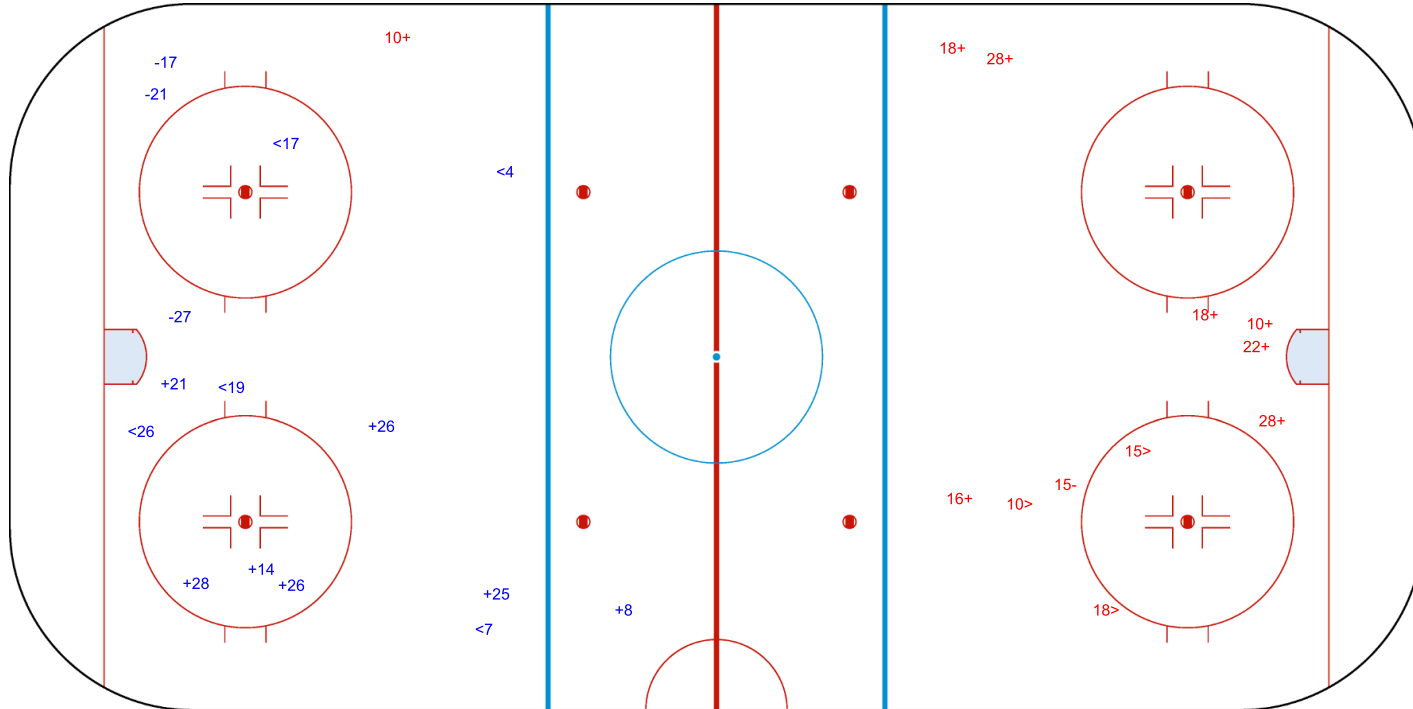

INTERNATIONAL
ICE HOCKEY
FEDERATION

SHOT CHART

CAN - FIN

Shots by CAN

Goals (o): 0 SSG (+): 7
SSP (<): 5 SPG (-): 3

GK 30 of FIN

1st Period

Shots by FIN

Goals (o): 0 SSG (+): 8
SSP (>): 3 SPG (-): 1

GK 1 of CAN

2022

ICE HOCKEY
U18 WOMEN'S WORLD
CHAMPIONSHIP
UNITED STATES
Madison

LABAHN ICE ARENA

MON 6 JUN 2022

START TIME 16:00

ICE HOCKEY

IIHF ICE HOCKEY U18 WOMEN'S WORLD CHAMPIONSHIP

PRELIMINARY ROUND - GROUP A, GAME 2

INTERNATIONAL
ICE HOCKEY
FEDERATION

Shots by FIN

Goals (o): 1

SSP (<): 8

SSG (+): 2

SPG (-): 4