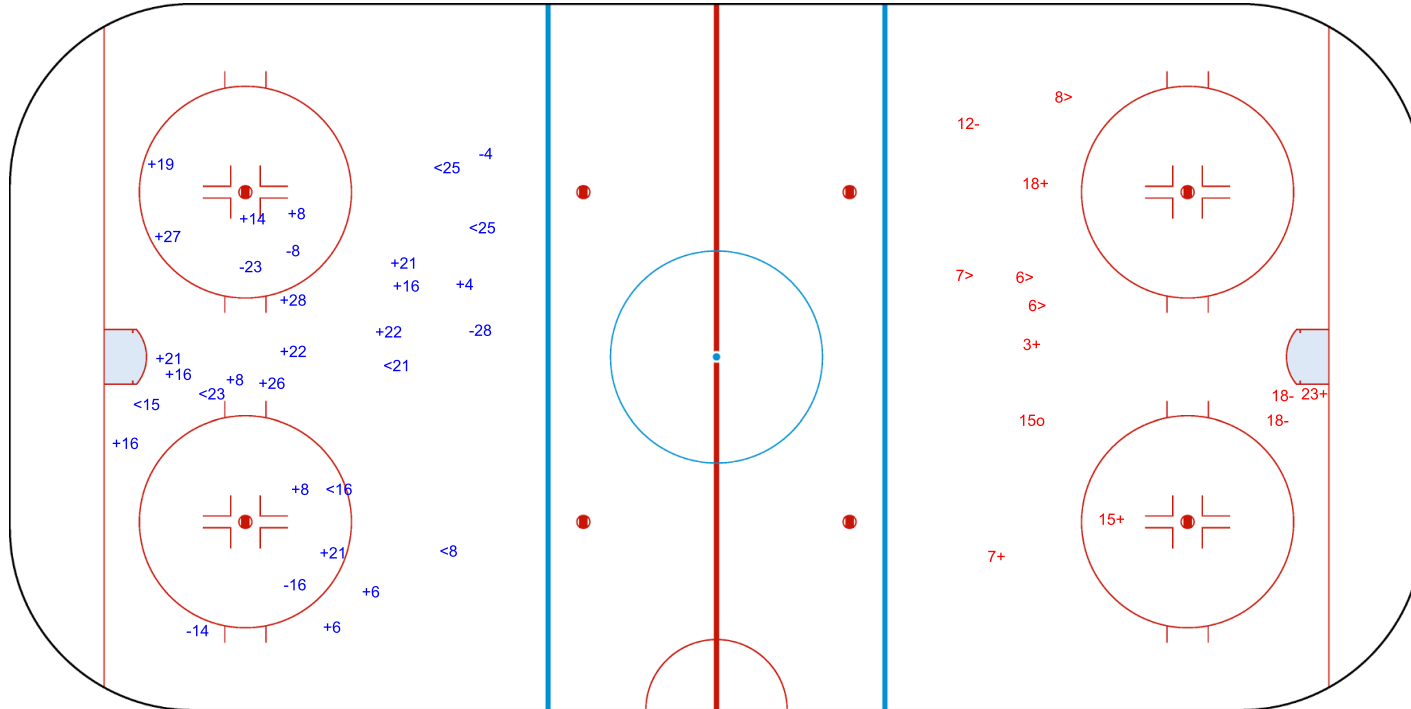

2022

ICE HOCKEY
U18 WOMEN'S WORLD
CHAMPIONSHIP
UNITED STATES
Madison

LABAHN ICE ARENA

MON 6 JUN 2022

START TIME 16:00

IIHF ICE HOCKEY U18 WOMEN'S WORLD CHAMPIONSHIP

PRELIMINARY ROUND - GROUP A, GAME 2

ICE HOCKEY

INTERNATIONAL
ICE HOCKEY
FEDERATION

Shots by CAN

Goals (o): 0   SSG (+): 19

SSP (<): 7   SPG (-): 6

GK 30 of FIN

3rd Period

Shots by FIN

Goals (o): 1   SSG (+): 5

SSP (>): 4   SPG (-): 3

GK 1 of CAN

Legend:	GK Goalkeeper	SPG Shots past goal	SSG Shots saved by goalkeeper	SSP Shots saved by player