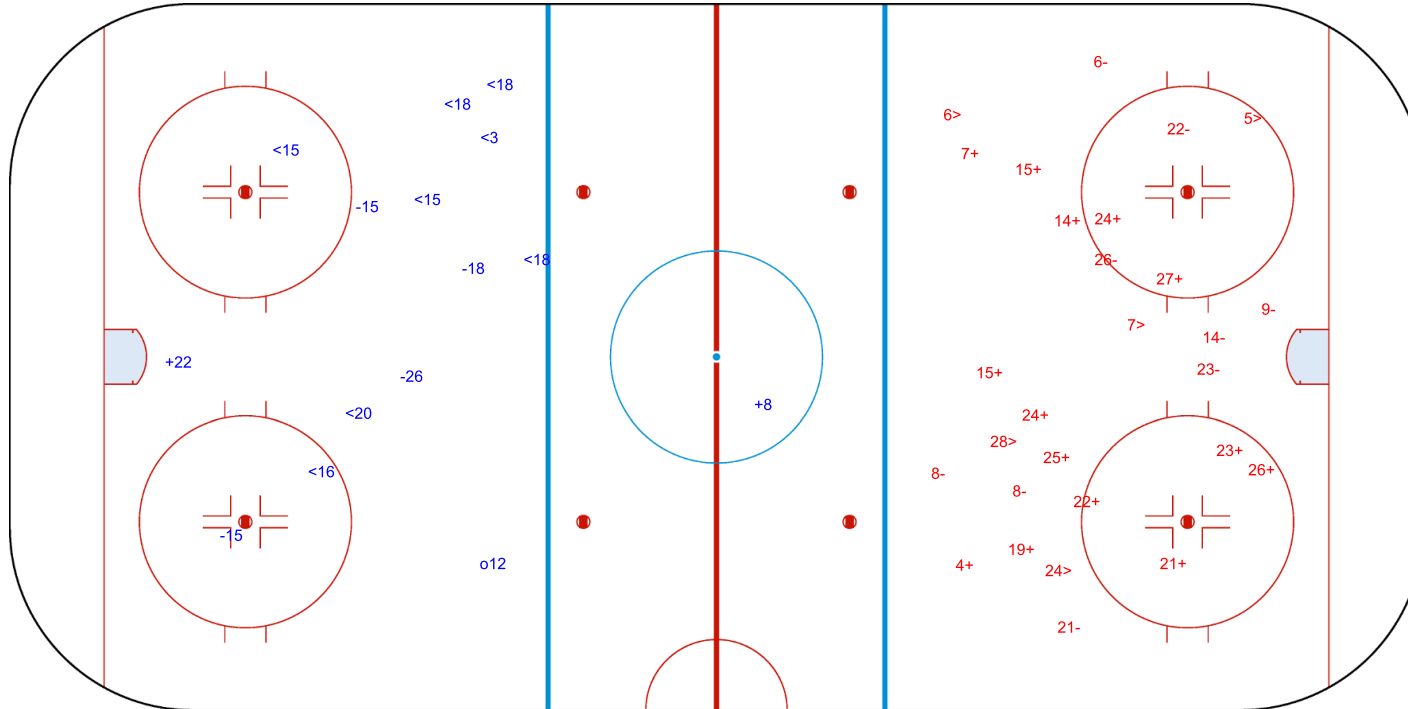

IIHF ICE HOCKEY U18 WOMEN'S WORLD CHAMPIONSHIP

PRELIMINARY ROUND - GROUP A, GAME 2

INTERNATIONAL
ICE HOCKEY
FEDERATION

Shots by FIN

Goals (o): 1

SSP (<): 8

SSG (+): 2

SPG (-): 4

2022

ICE HOCKEY
U18 WOMEN'S WORLD
CHAMPIONSHIP
UNITED STATES
Madison

LABAHN ICE ARENA

MON 6 JUN 2022

START TIME 16:00

IIHF ICE HOCKEY U18 WOMEN'S WORLD CHAMPIONSHIP

PRELIMINARY ROUND - GROUP A, GAME 2

ICE HOCKEY