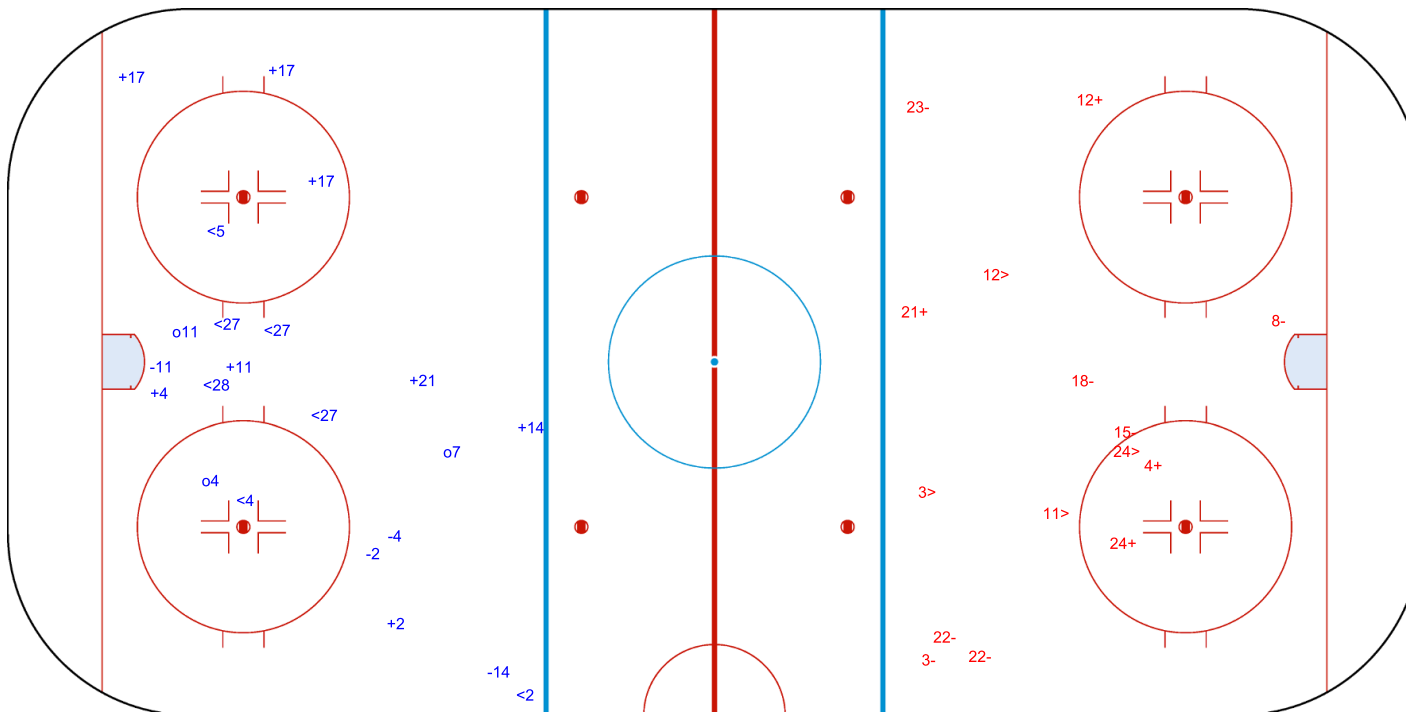

2022

ICE HOCKEY
U18 WOMEN'S WORLD
CHAMPIONSHIP
UNITED STATES
Madison

BOB SUTER'S CAPITOL ICE ARENA

SUN 12 JUN 2022

START TIME 14:30

ICE HOCKEY

IIHF ICE HOCKEY U18 WOMEN'S WORLD CHAMPIONSHIP

RELEGATION ROUND, GAME 17

INTERNATIONAL
ICE HOCKEY
FEDERATION

Shots by SUI

Goals (o): 3

SSP (<): 7

SSG (+): 8

SPG (-): 4

GK 1 of GER

GK 25 of GER

2nd Period

Shots by GER

Goals (o): 0

SSP (>): 4

SSG (+): 4

SPG (-): 7

GK 1 of SUI