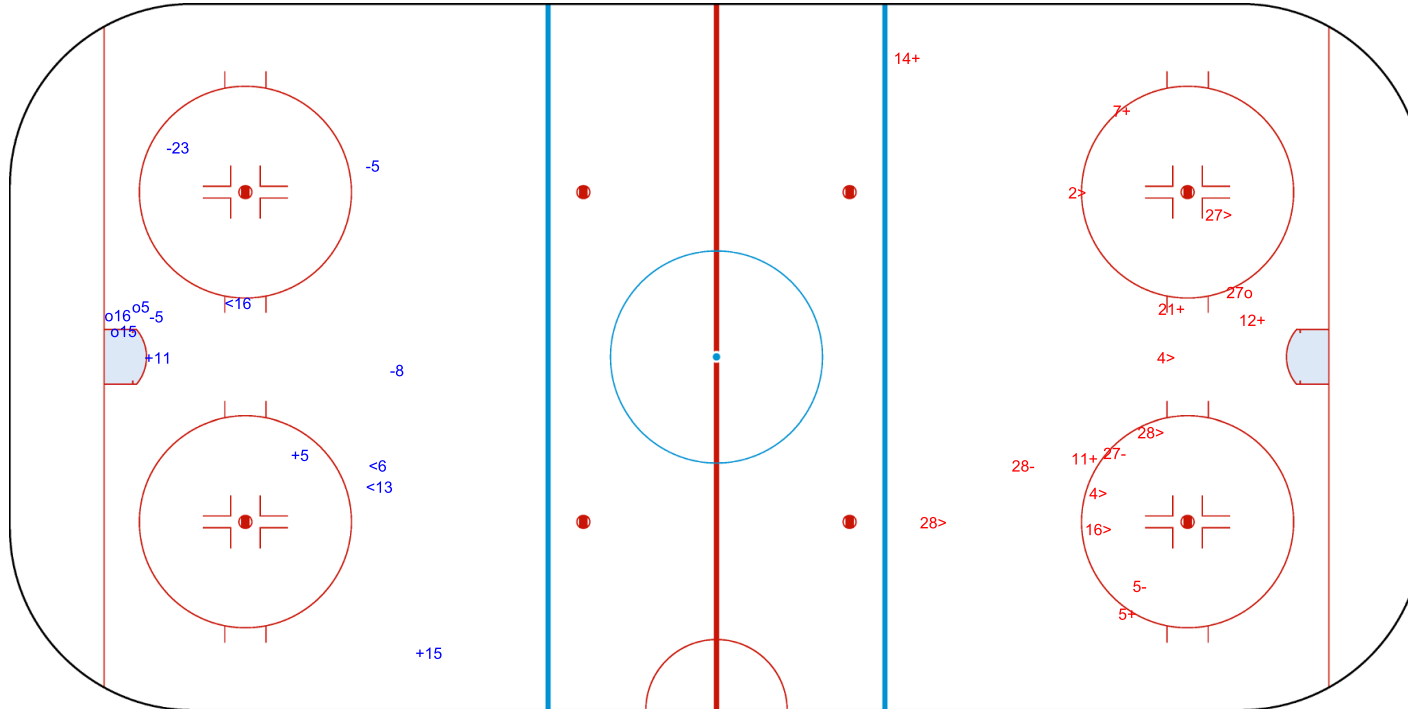

2022

ICE HOCKEY
U18 WOMEN'S WORLD
CHAMPIONSHIP
UNITED STATES
Madison

BOB SUTER'S CAPITOL ICE ARENA

SUN 12 JUN 2022

START TIME 14:30

ICE HOCKEY

IIHF ICE HOCKEY U18 WOMEN'S WORLD CHAMPIONSHIP

RELEGATION ROUND, GAME 17

INTERNATIONAL
ICE HOCKEY
FEDERATION

Shots by GER

Goals (o): 3

SSG (+): 3

SSP (<): 3

SPG (-): 4

GK 1 of SUI

3rd Period

Shots by SUI

Goals (o): 1

SSG (+): 6

SSP (>): 7

SPG (-): 3

GK 1 of GER

Legend:	GK Goalkeeper	SPG Shots past goal	SSG Shots saved by goalkeeper	SSP Shots saved by player