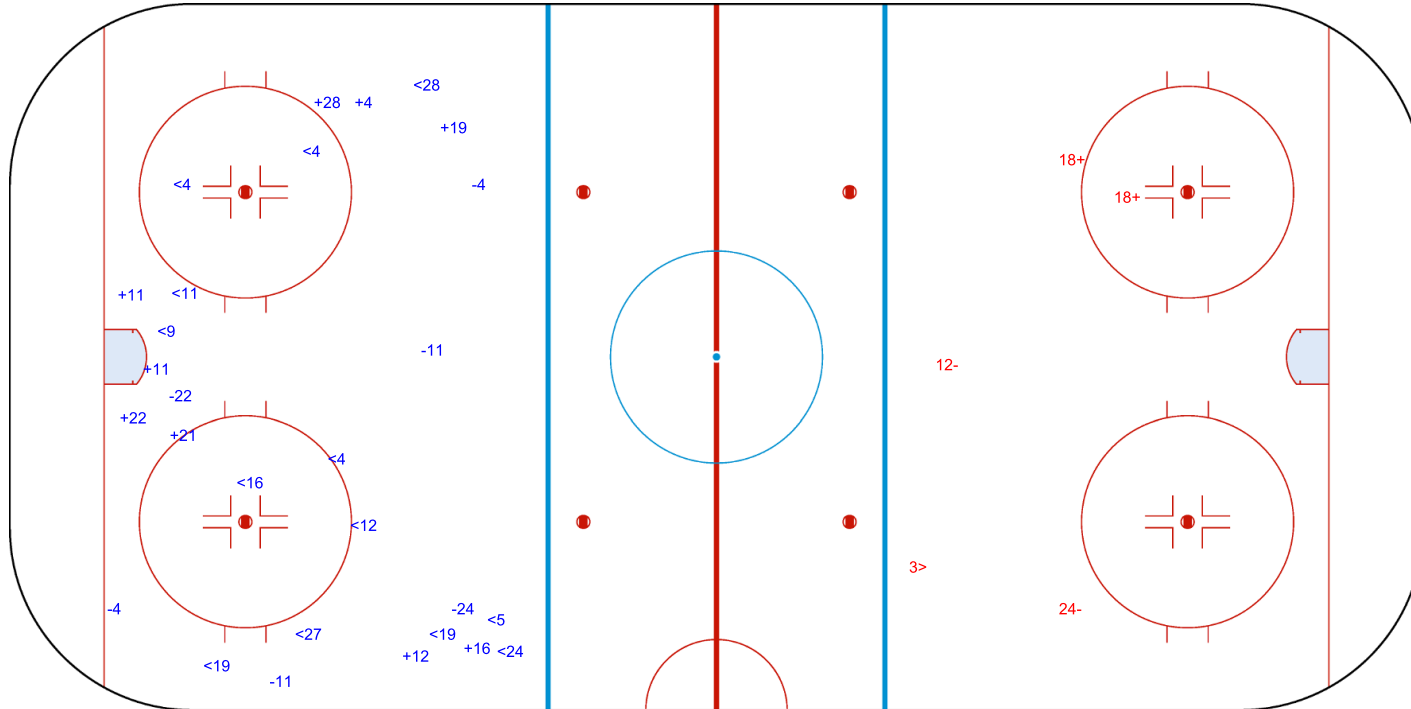

2nd Period

Shots by GER

Goals (o): 0

SSG (+): 2

SSP (>): 1

SPG (-): 2

GK 29 of SUI

2022