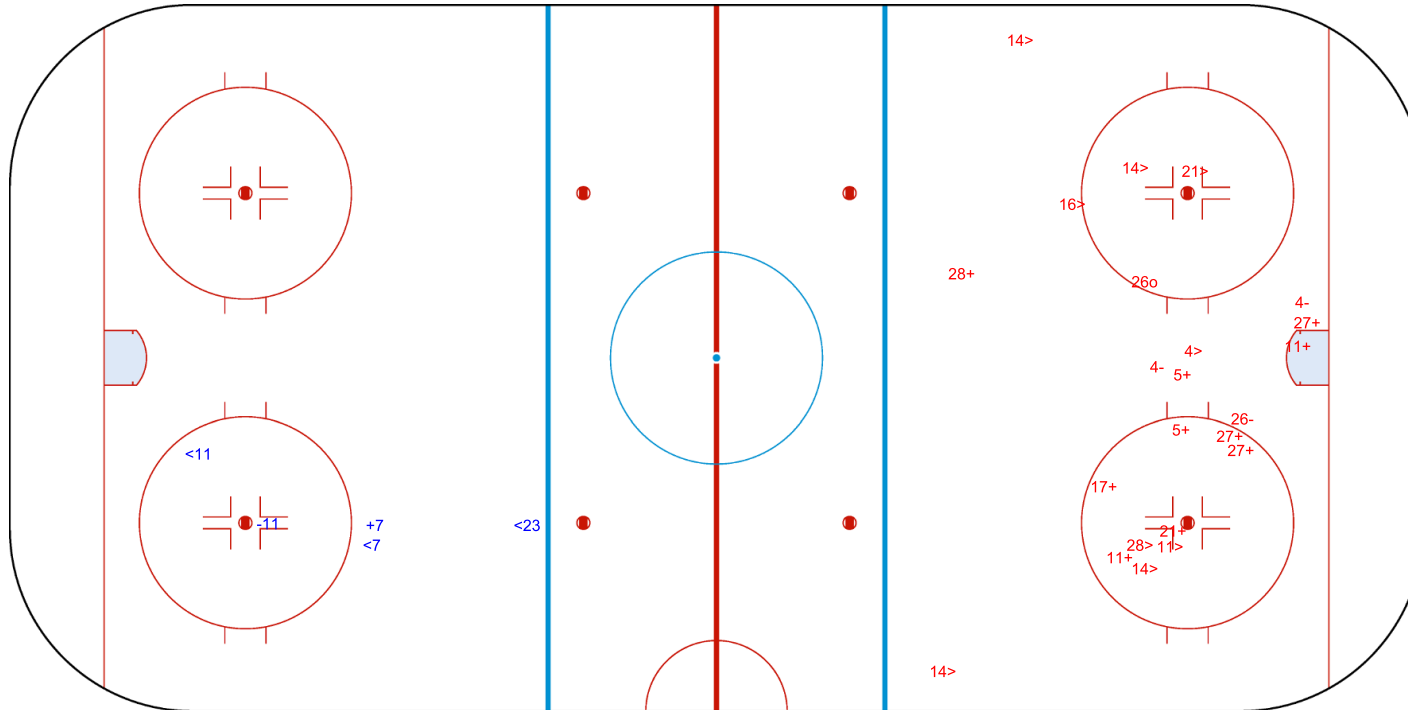

### 3rd Period

Shots by SUI

Goals (o): 1

SSG (+): 10

SSP (>): 9

SPG (-): 3

GK 20 of GER

<b>Legend:</b>					
<b>GK</b>	Goalkeeper	<b>SPG</b>	Shots past goal	<b>SSG</b>	Shots saved by goalkeeper
				<b>SSP</b>	Shots saved by player