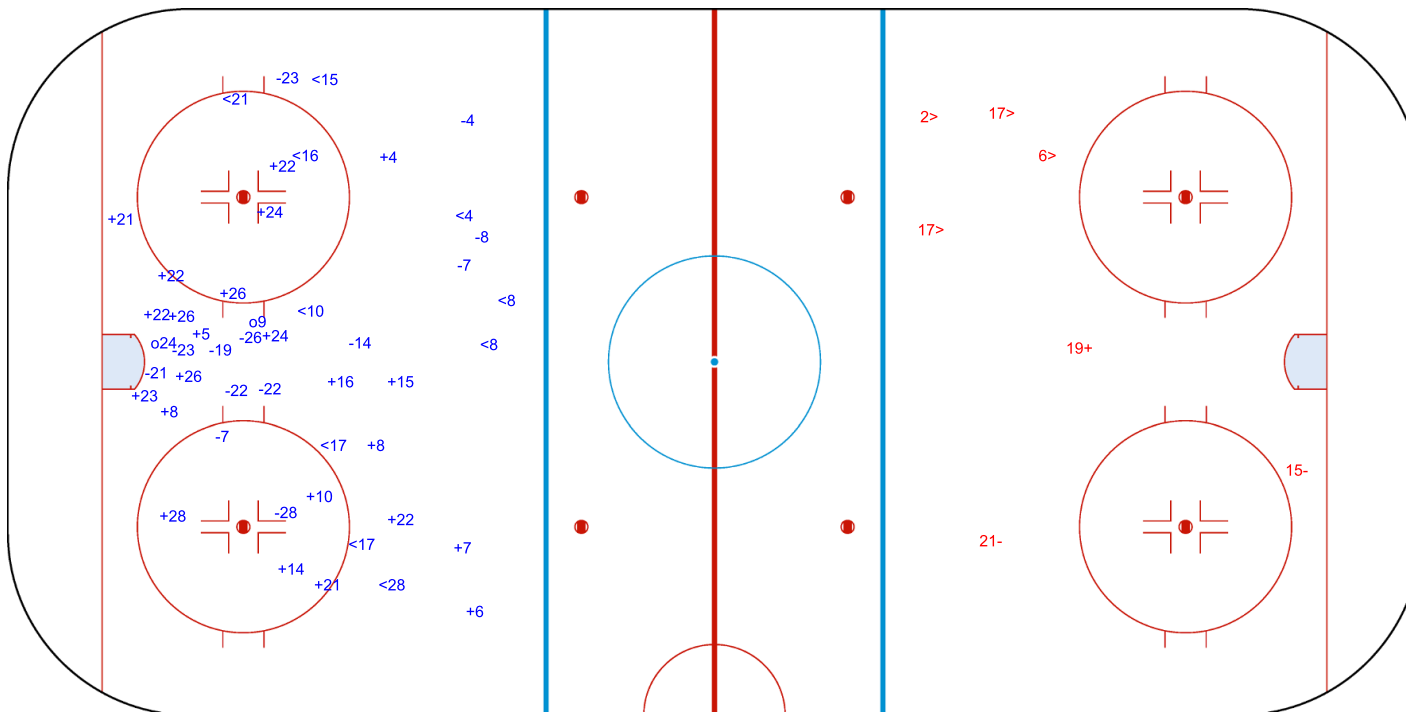

INTERNATIONAL
ICE HOCKEY
FEDERATION

SHOT CHART

CAN - SVK

1st Period

Shots by CAN

Goals (o): 2 SSG (+): 23
SSP (<): 10 SPG (-): 13

GK 1 of SVK

Shots by SVK