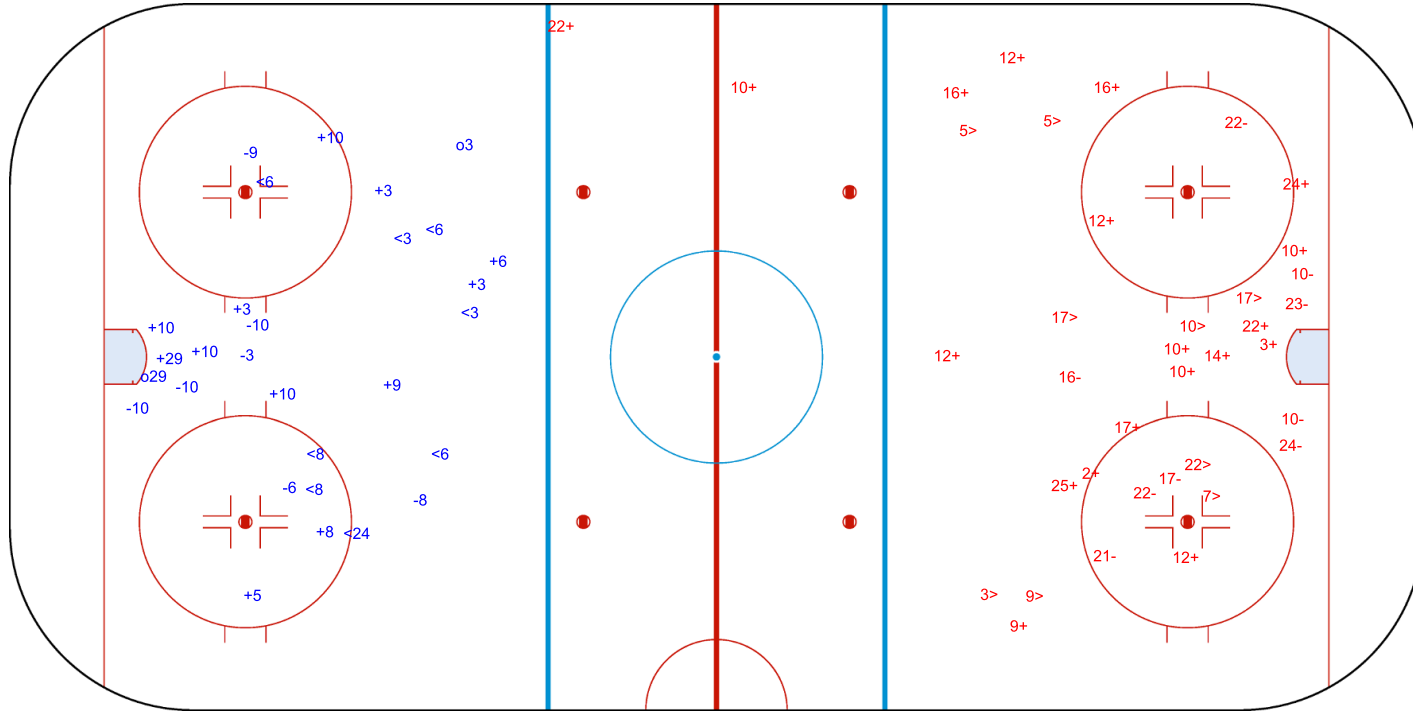

Goals (o): 0 SSG (+): 2
SSP (>): 2 SPG (-): 2

GK 29 of USA

2022

ICE HOCKEY
U18 WOMEN'S WORLD
CHAMPIONSHIP
UNITED STATES
Madison

LABAHN ICE ARENA

SUN 12 JUN 2022

START TIME 18:30

IIHF ICE HOCKEY U18 WOMEN'S WORLD CHAMPIONSHIP

SEMIFINALS, GAME 18

INTERNATIONAL
ICE HOCKEY
FEDERATION

Shots by SWE

Goals (o): 2

SSG (+): 12

SSP (<): 8

SPG (-): 7

GK 29 of USA

2nd Period

Shots by USA

Goals (o): 0

SSG (+): 19

SSP (>): 9

SPG (-): 9

GK 1 of SWE

2022