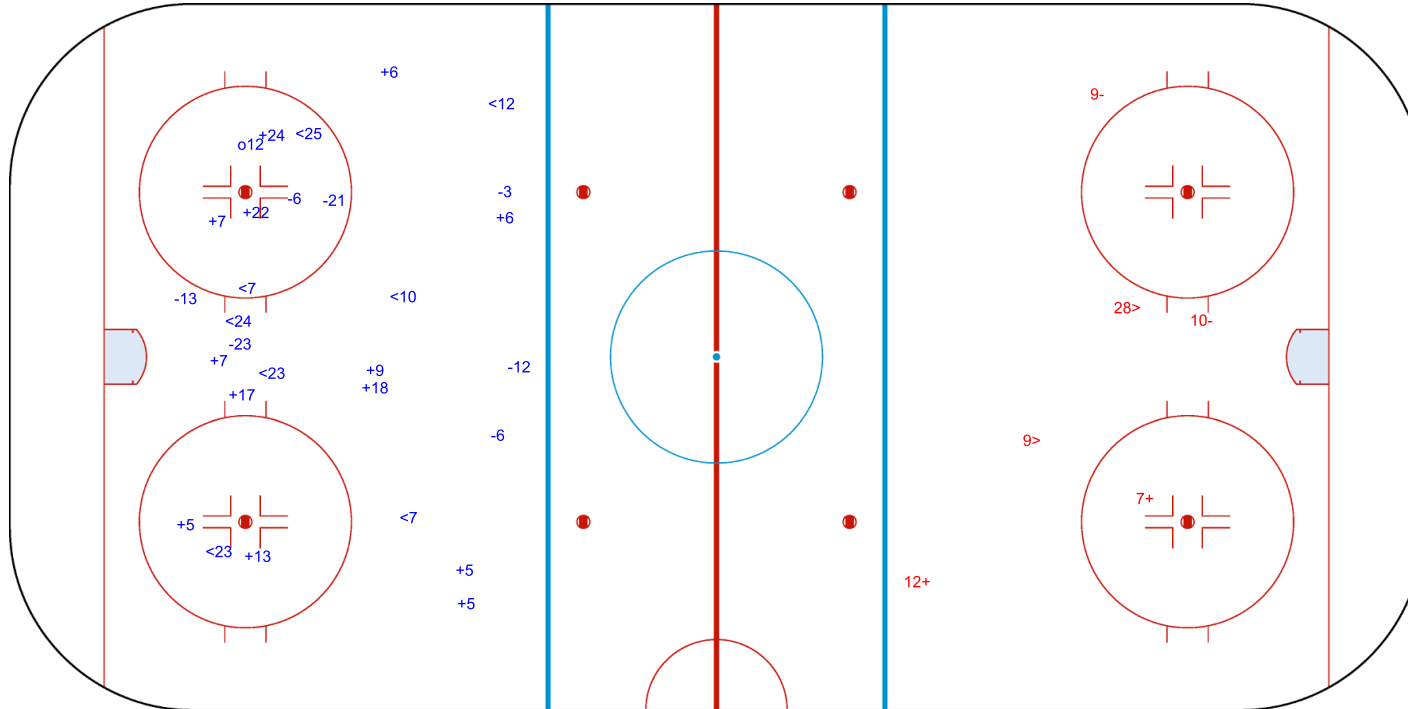

INTERNATIONAL
ICE HOCKEY
FEDERATION

SHOT CHART

USA - SWE

Shots by USA

Goals (o): 1 SSG (+): 13
SSP (<): 8 SPG (-): 7

GK 1 of SWE

1st Period

Shots by SWE

Goals (o): 0 SSG (+): 2
SSP (>): 2 SPG (-): 2

GK 29 of USA

2022

ICE HOCKEY
U18 WOMEN'S WORLD
CHAMPIONSHIP
UNITED STATES
Madison

LABAHN ICE ARENA

SUN 12 JUN 2022

START TIME 18:30

IIHF ICE HOCKEY U18 WOMEN'S WORLD CHAMPIONSHIP