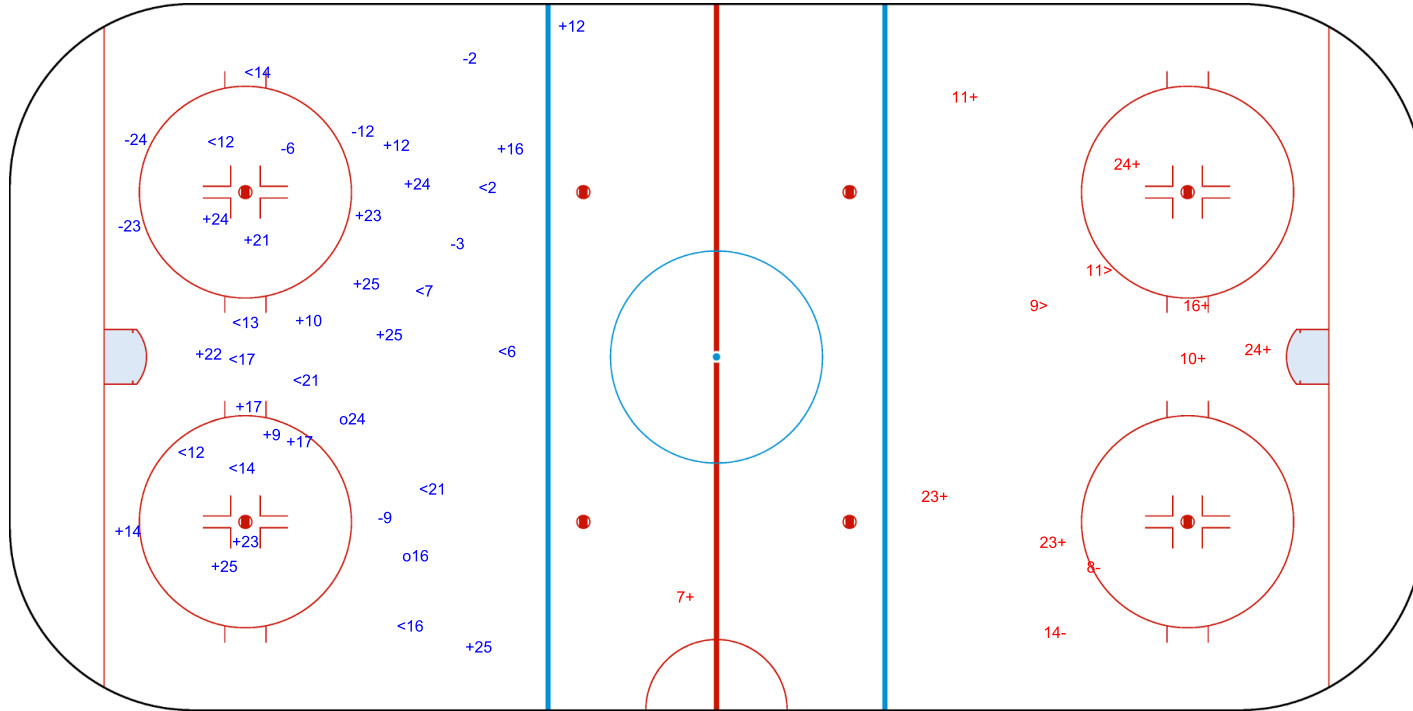

ICE HOCKEY
U18 WOMEN'S WORLD
CHAMPIONSHIP
UNITED STATES
Madison

LABAHN ICE ARENA

SUN 12 JUN 2022

START TIME 18:30

IIHF ICE HOCKEY U18 WOMEN'S WORLD CHAMPIONSHIP

SEMIFINALS, GAME 18

ICE HOCKEY

INTERNATIONAL
ICE HOCKEY
FEDERATION

Shots by USA

Goals (o): 2

SSG (+): 18

SSP (-): 12

SPG (-): 7

GK 1 of SWE

3rd Period

Shots by SWE

Goals (o): 0

SSG (+): 8

SSP (>): 2

SPG (-): 2

GK 29 of USA

Legend:

GK Goalkeeper

SPG Shots past goal