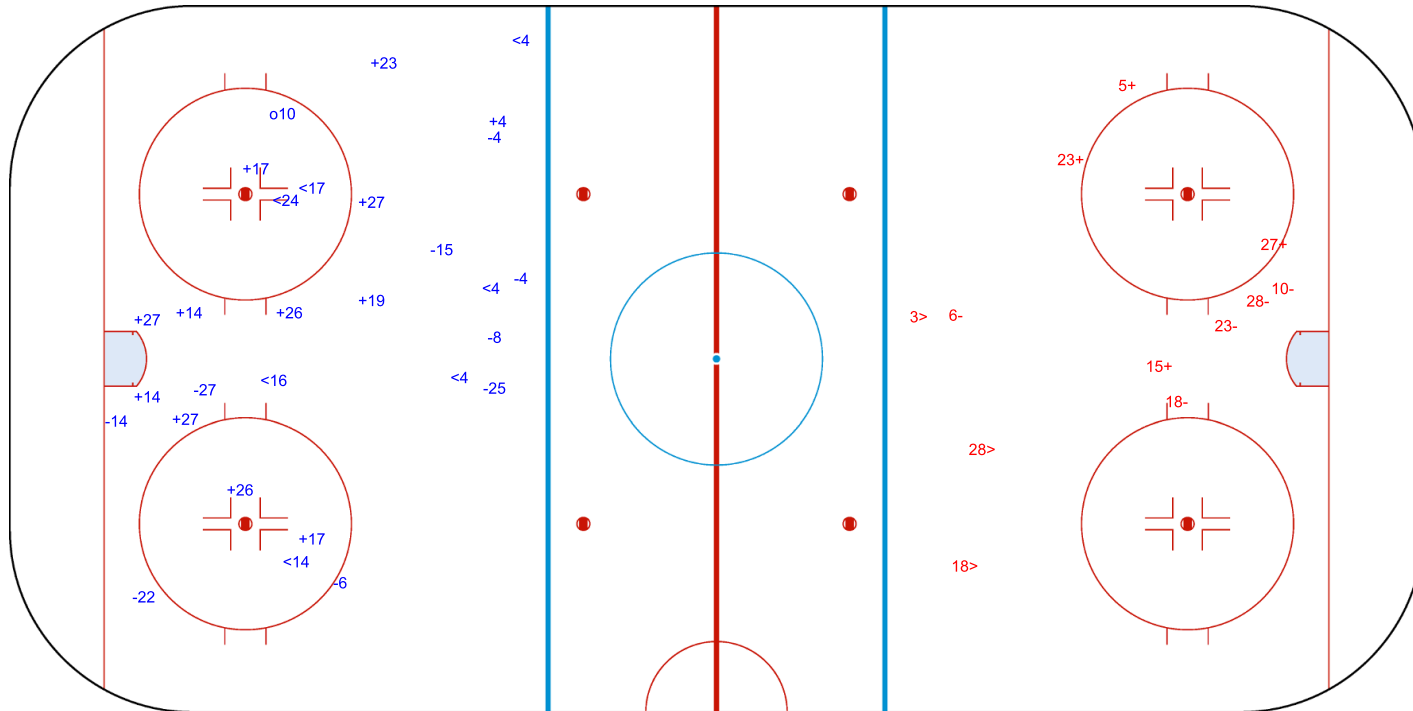

Shots by FIN

Goals (o): 0

SSG (+): 4

SSP (>): 3

SPG (-): 5

o10

GK 30 of FIN

GK 29 of CAN