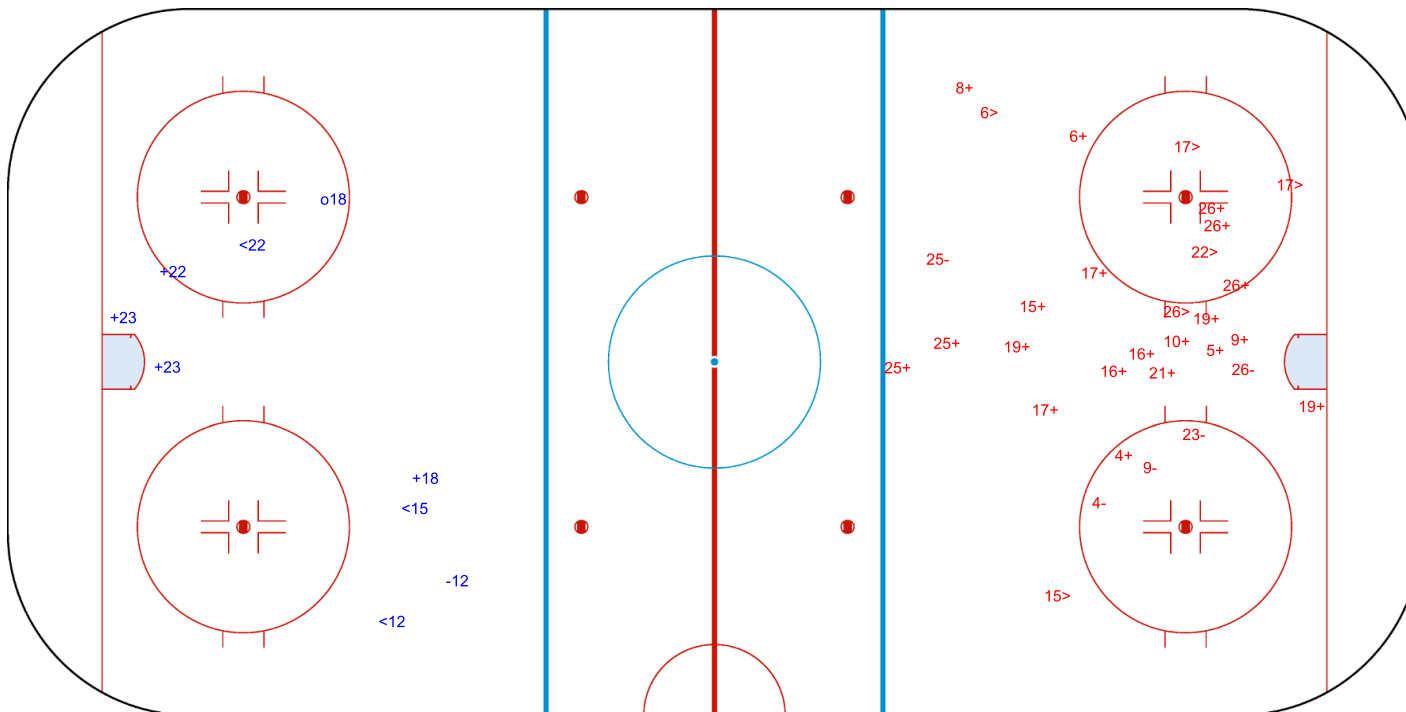

INTERNATIONAL
ICE HOCKEY
FEDERATION

Shots by FIN

Goals (o): 1

SSP (<): 3

SSG (+): 4

SPG (-): 1

Shots by CAN

Goals (o): 0

SSP (>): 6

SSG (+): 20

SPG (-): 5

GK 29 of CAN

GK 30 of FIN

2nd Period

2022

ICE HOCKEY
U18 WOMEN'S WORLD
CHAMPIONSHIP
UNITED STATES
Madison

LABAHN ICE ARENA

SUN 12 JUN 2022

START TIME 14:30

IIHF ICE HOCKEY U18 WOMEN'S WORLD CHAMPIONSHIP

SEMIFINALS, GAME 16

ICE HOCKEY

INTERNATIONAL
ICE HOCKEY
FEDERATION

Shots by CAN