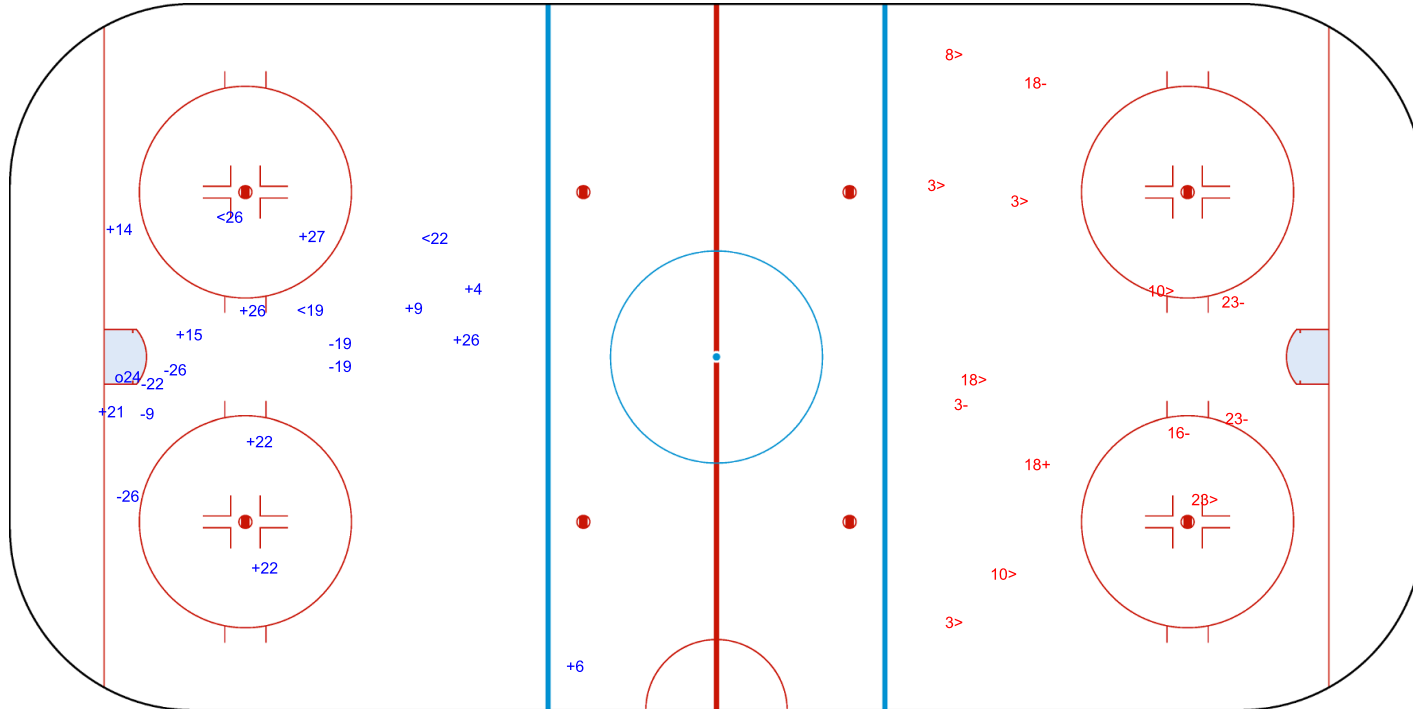

2022

ICE HOCKEY
U18 WOMEN'S WORLD
CHAMPIONSHIP
UNITED STATES
Madison

LABAHN ICE ARENA

SUN 12 JUN 2022

START TIME 14:30

IIHF ICE HOCKEY U18 WOMEN'S WORLD CHAMPIONSHIP

SEMIFINALS, GAME 16

ICE HOCKEY

INTERNATIONAL
ICE HOCKEY
FEDERATION

Shots by CAN

Goals (o): 1   SSG (+): 11

SSP (-): 3   SPG (-): 6

GK 30 of FIN

3rd Period

Shots by FIN

Goals (o): 0   SSG (+): 1

SSP (>): 8   SPG (-): 5

GK 29 of CAN

Legend:	GK Goalkeeper	SPG Shots past goal	SSG Shots saved by goalkeeper	SSP Shots saved by player