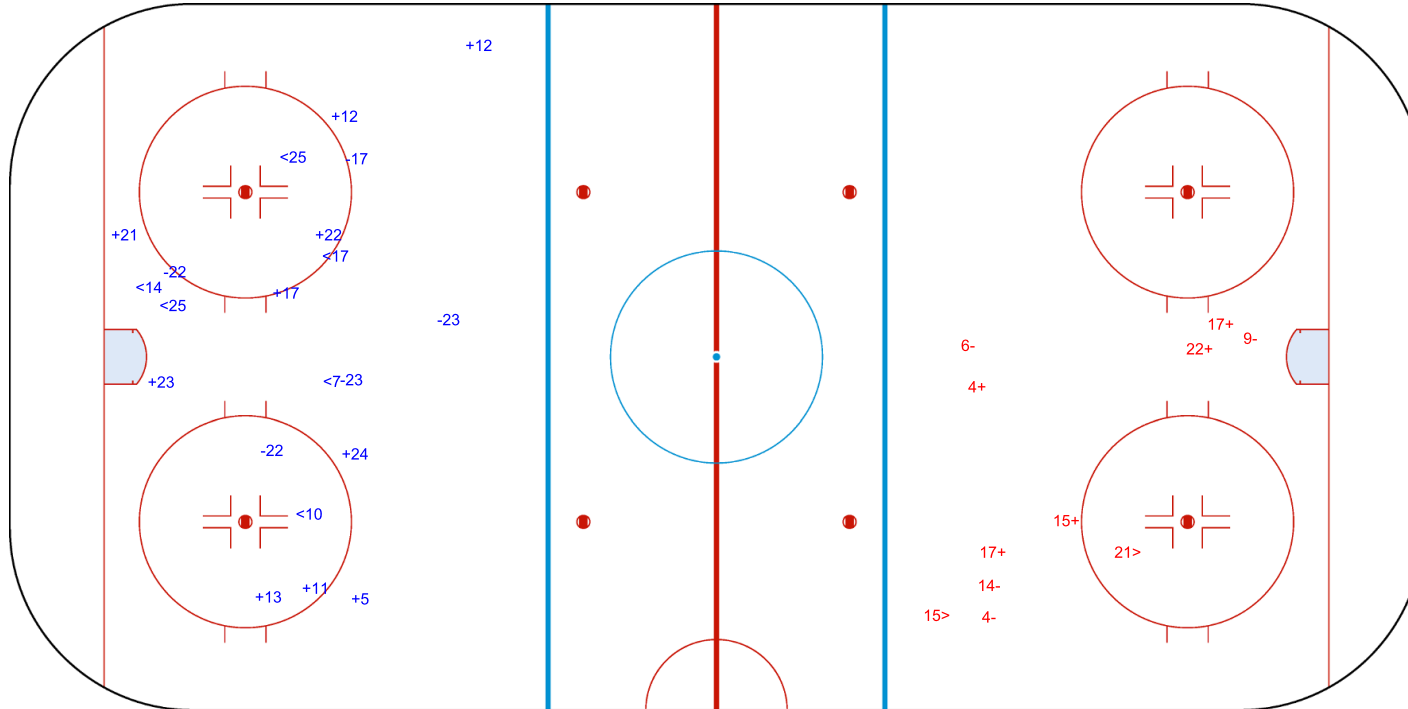

START TIME 19:30

IIHF ICE HOCKEY U18 WOMEN'S WORLD CHAMPIONSHIP

GOLD MEDAL GAME, GAME 22

ICE HOCKEY

INTERNATIONAL
ICE HOCKEY
FEDERATION

Shots by USA

Goals (o): 0

SSG (+): 10

SPG (-): 4

GK 29 of USA

Legend:	
GK	Goalkeeper
SPG	Shots past goal
SSG	Shots saved by goalkeeper
SSP	Shots saved by player