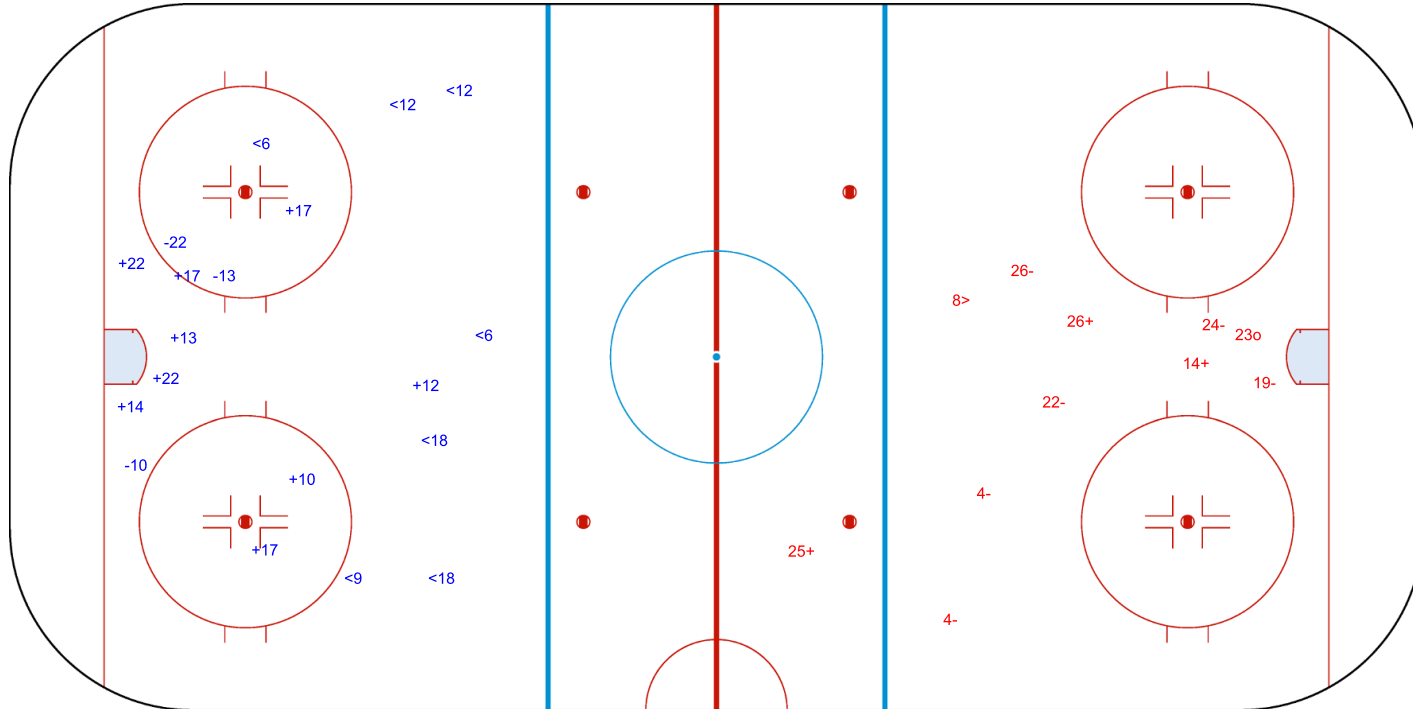

INTERNATIONAL
ICE HOCKEY
FEDERATION

SHOT CHART

USA - CAN

Shots by USA

Goals (o): 0 SSG (+): 9
SSP (-): 7 SPG (-): 3

GK 29 of CAN

1st Period

Shots by CAN

Goals (o): 1 SSG (+): 3
SSP (>): 1 SPG (-): 6

GK 29 of USA

2022

ICE HOCKEY
U18 WOMEN'S WORLD
CHAMPIONSHIP
UNITED STATES
Madison

LABAHN ICE ARENA

MON 13 JUN 2022

START TIME 19:30

IIHF ICE HOCKEY U18 WOMEN'S WORLD CHAMPIONSHIP