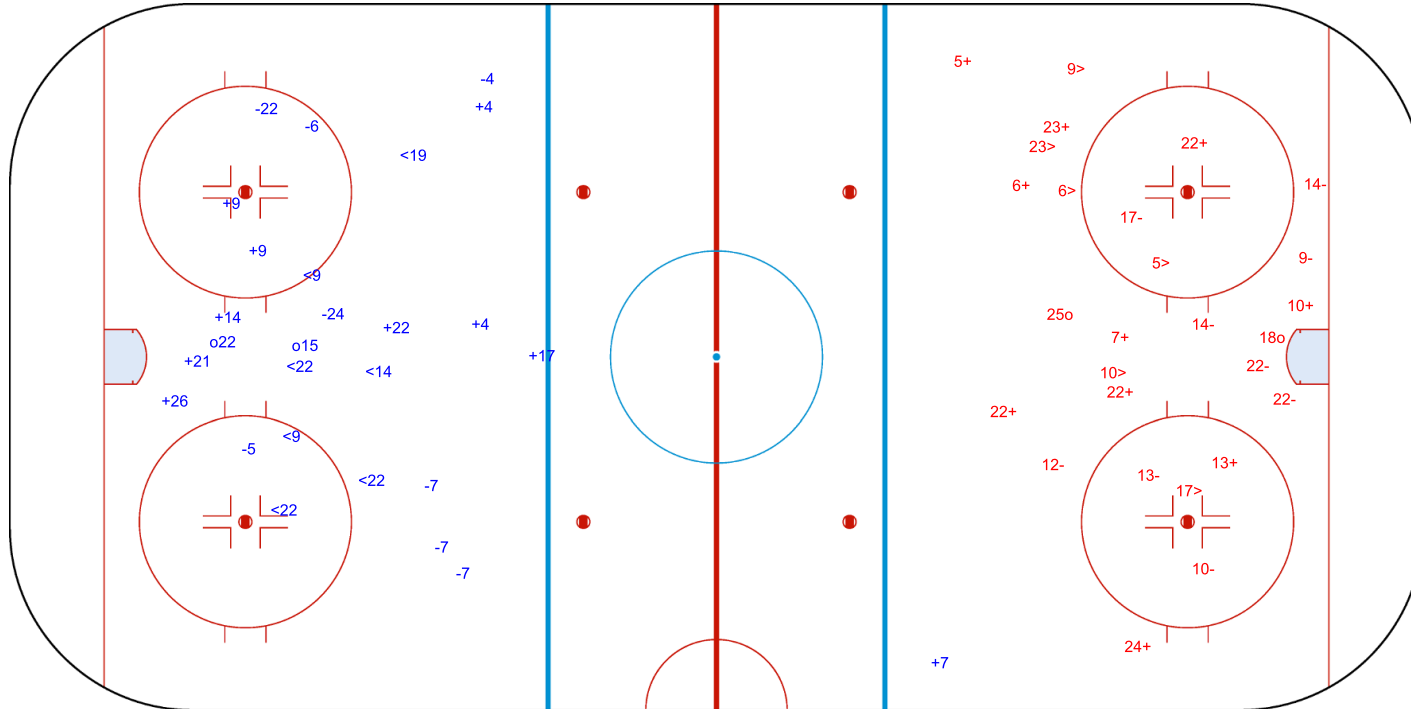

Goals (o): 1 SSG (+): 3
SSP (>): 1 SPG (-): 6

GK 29 of USA

2022

ICE HOCKEY
U18 WOMEN'S WORLD
CHAMPIONSHIP
UNITED STATES
Madison

LABAHN ICE ARENA

MON 13 JUN 2022

START TIME 19:30

IIHF ICE HOCKEY U18 WOMEN'S WORLD CHAMPIONSHIP

GOLD MEDAL GAME, GAME 22

ICE HOCKEY

INTERNATIONAL
ICE HOCKEY
FEDERATION

Shots by CAN

Goals (o): 2 SSG (+): 10

SSP (<): 7 SPG (-): 8

GK 29 of USA

2nd Period

Shots by USA

Goals (o): 2 SSG (+): 10

SSP (>): 6 SPG (-): 9

GK 29 of CAN

2022

ICE HOCKEY
U18 WOMEN'S WORLD
CHAMPIONSHIP
UNITED STATES
Madison

LABAHN ICE ARENA

MON 13 JUN 2022