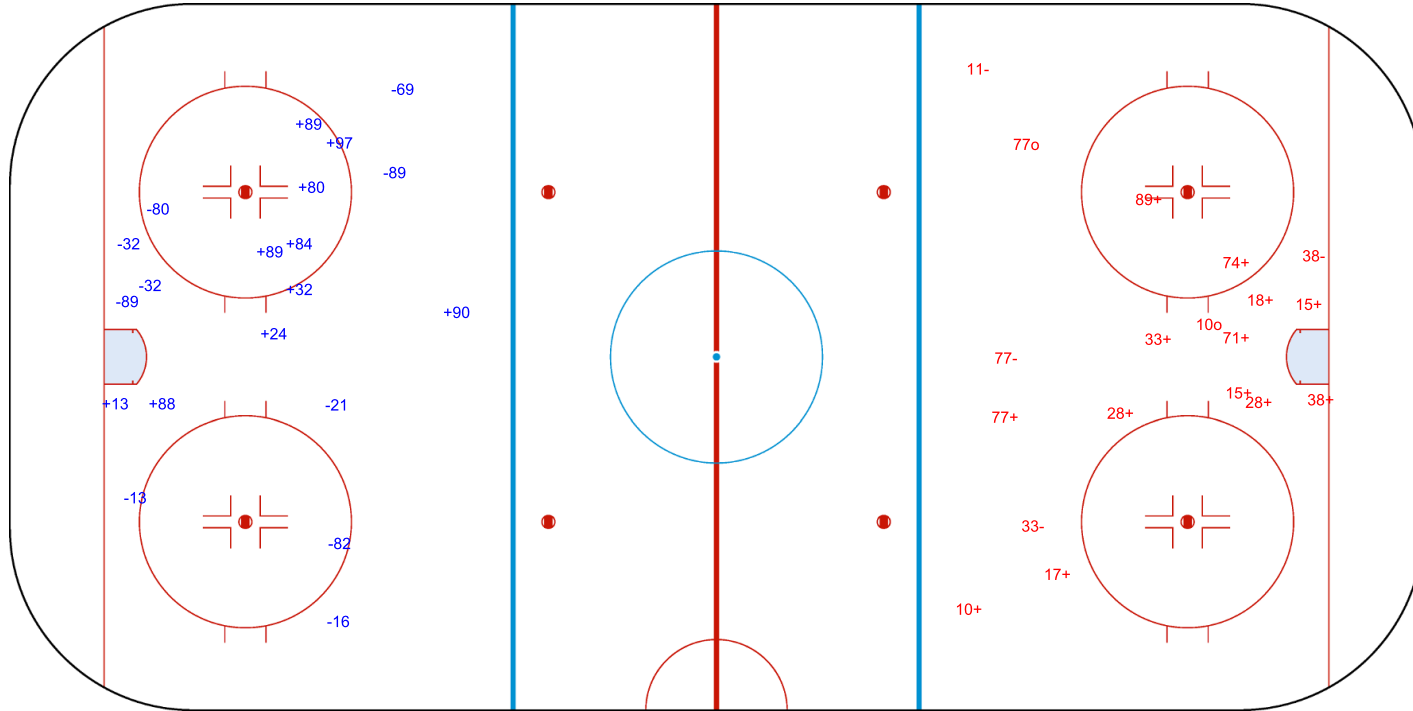

SHOT CHART
GRO - KRA

Period: 1

Shots by GRO

Goals (o): 0 SSG (+): 9
SSP (<): 0 SPG (-): 3

GK 1 of KRA

Shots by KRA

Goals (o): 0 SSG (+): 9
SSP (>): 0 SPG (-): 8

GK 79 of GRO

Shots by KRA
Goals (o): 0 SSG (+): 10
SSP (<): 0 SPG (-): 10

GK 79 of GRO

Period: 2

Shots by GRO
Goals (o): 2 SSG (+): 13
SSP (>): 0 SPG (-): 4

GK 1 of KRA

Shots by GRO
Goals (o): 0 SSG (+): 5
SSP (<): 0 SPG (-): 3