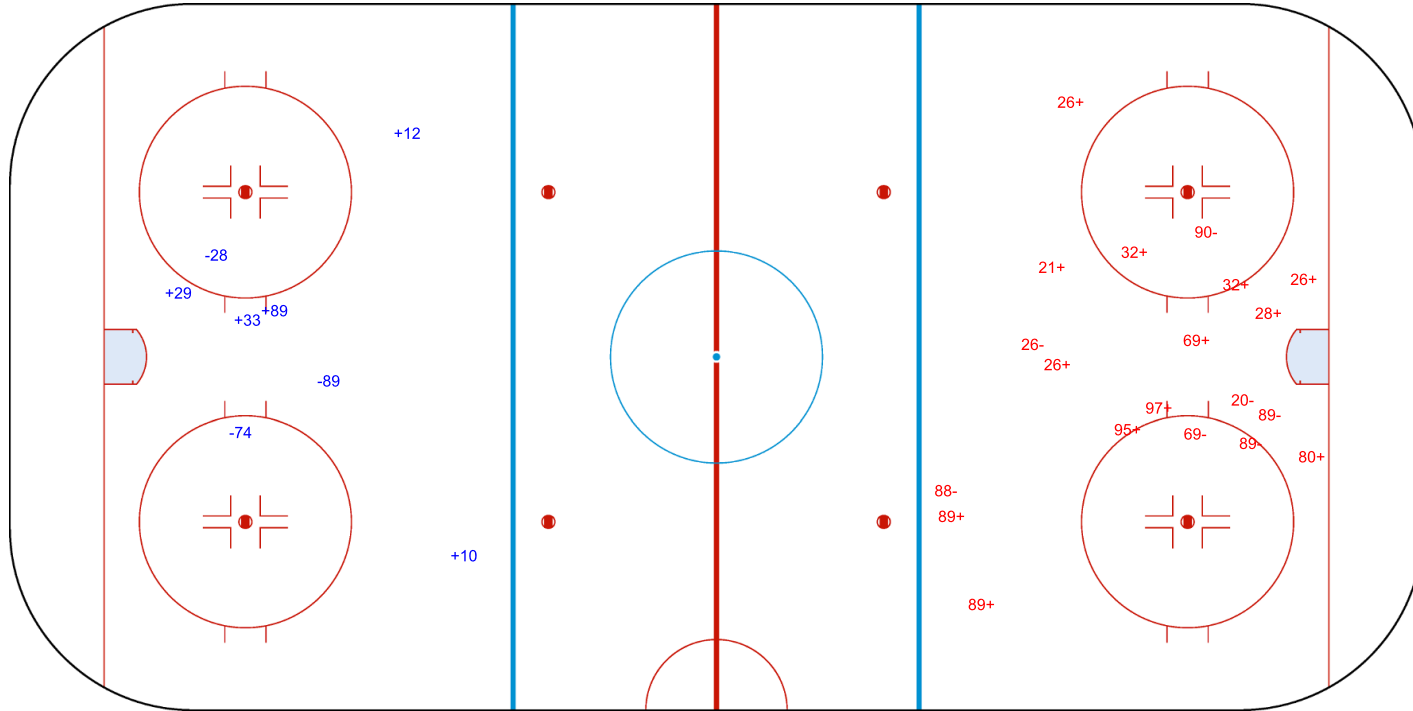

GK 1 of KRA

Period: 3

Shots by KRA
Goals (o): 0 SSG (+): 13
SSP (>): 0 SPG (-): 7

GK 79 of GRO

Legend:		
GK	Goalkeeper	
SPG	Shots past goal	
SSG	Shots saved by goalkeeper	
SSP	Shots saved by player	