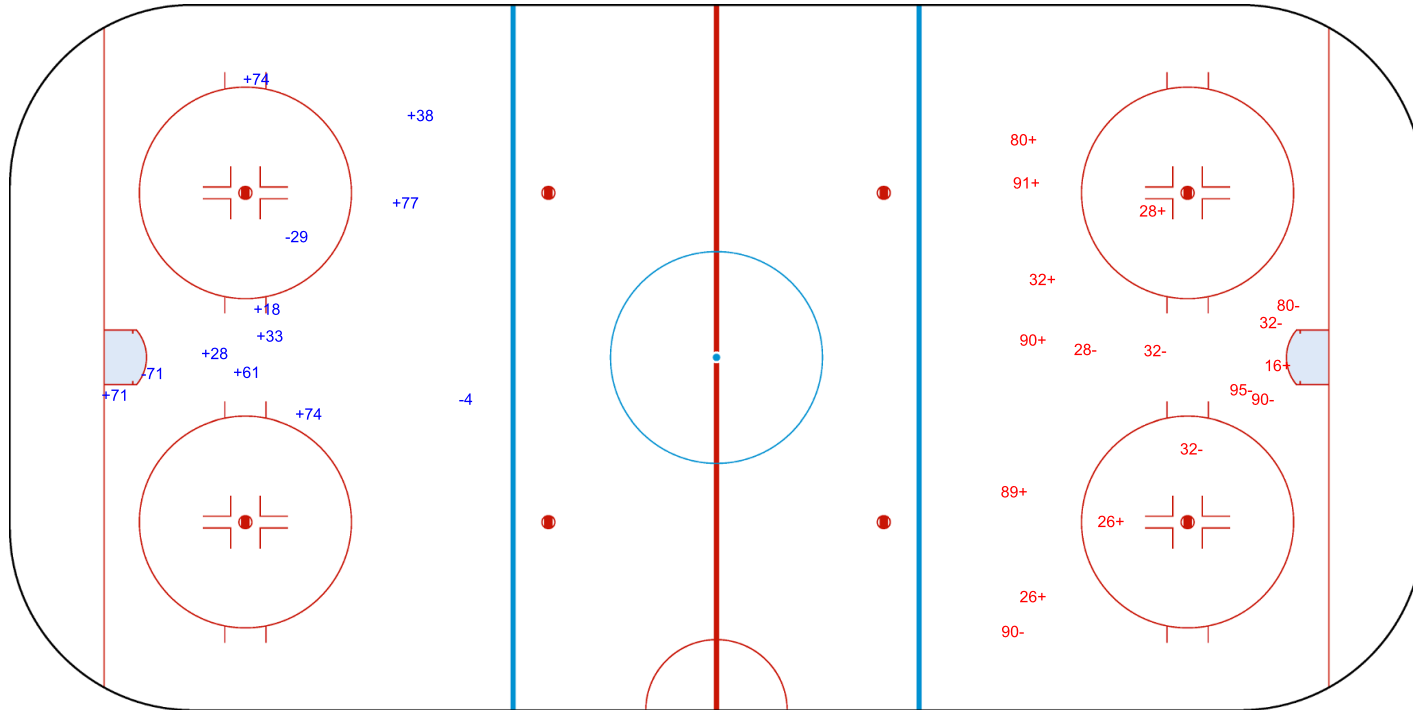

SHOT CHART
GRO - KRA

Period: 1

Shots by GRO

Goals (o): 0 SSG (+): 9
SSP (<): 0 SPG (-): 3

GK 1 of KRA

Shots by KRA

Goals (o): 0 SSG (+): 9
SSP (>): 0 SPG (-): 8

GK 79 of GRO

Shots by KRA
Goals (o): 0 SSG (+): 10
SSP (<): 0 SPG (-): 10

GK 79 of GRO

Period: 2

Shots by GRO
Goals (o): 2 SSG (+): 13
SSP (>): 0 SPG (-): 4

GK 1 of KRA

Shots by GRO
Goals (o): 0 SSG (+): 5
SSP (<): 0 SPG (-): 3