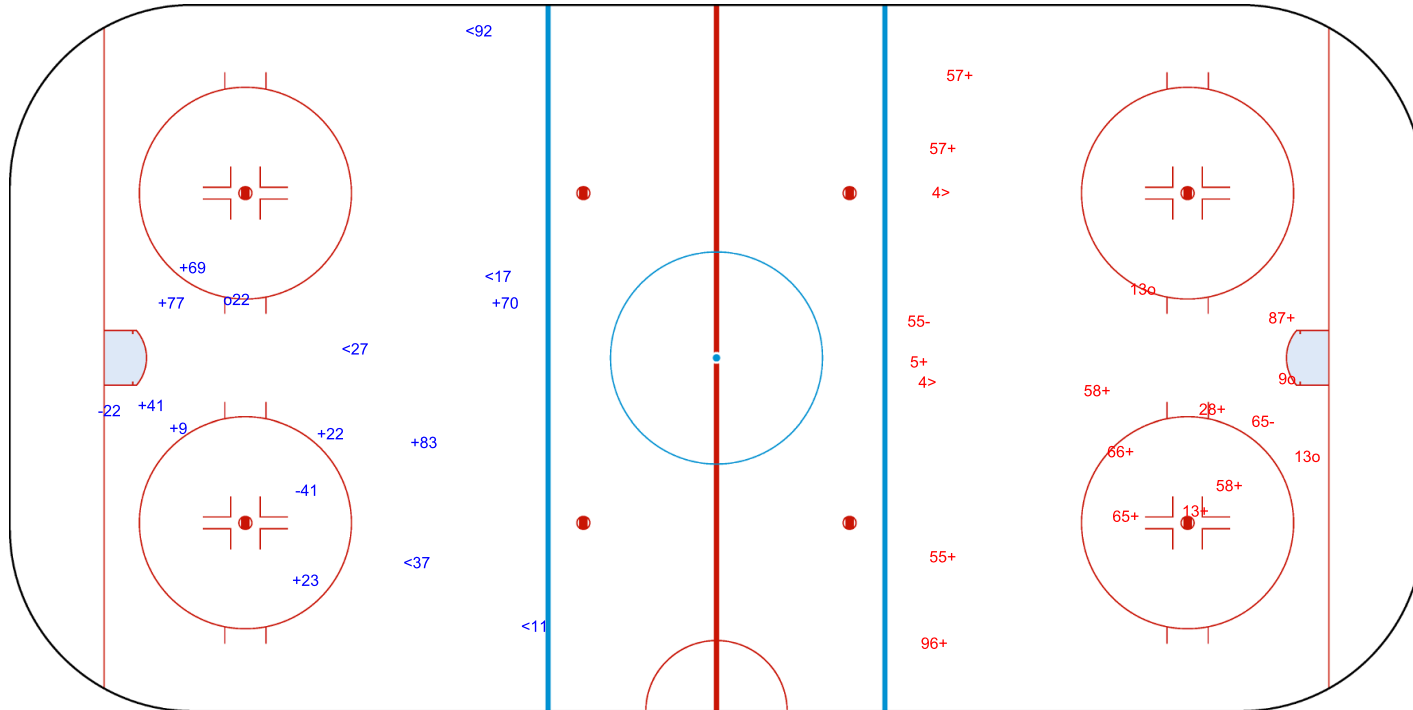

Shots by DON

Goals (o): 3

SSG (+): 12

SSP (>): 2

SPG (-): 2

GK 50 of ATY

SAT 16 NOV 2019

START TIME 14:00

Shots by DON

Goals (o): 1 SSG (+): 10

SSP (<): 1 SPG (-): 2

Period: 3

Shots by ATY

Goals (o): 1 SSG (+): 8

SSP (>): 6 SPG (-): 1

GK 1 of ATY