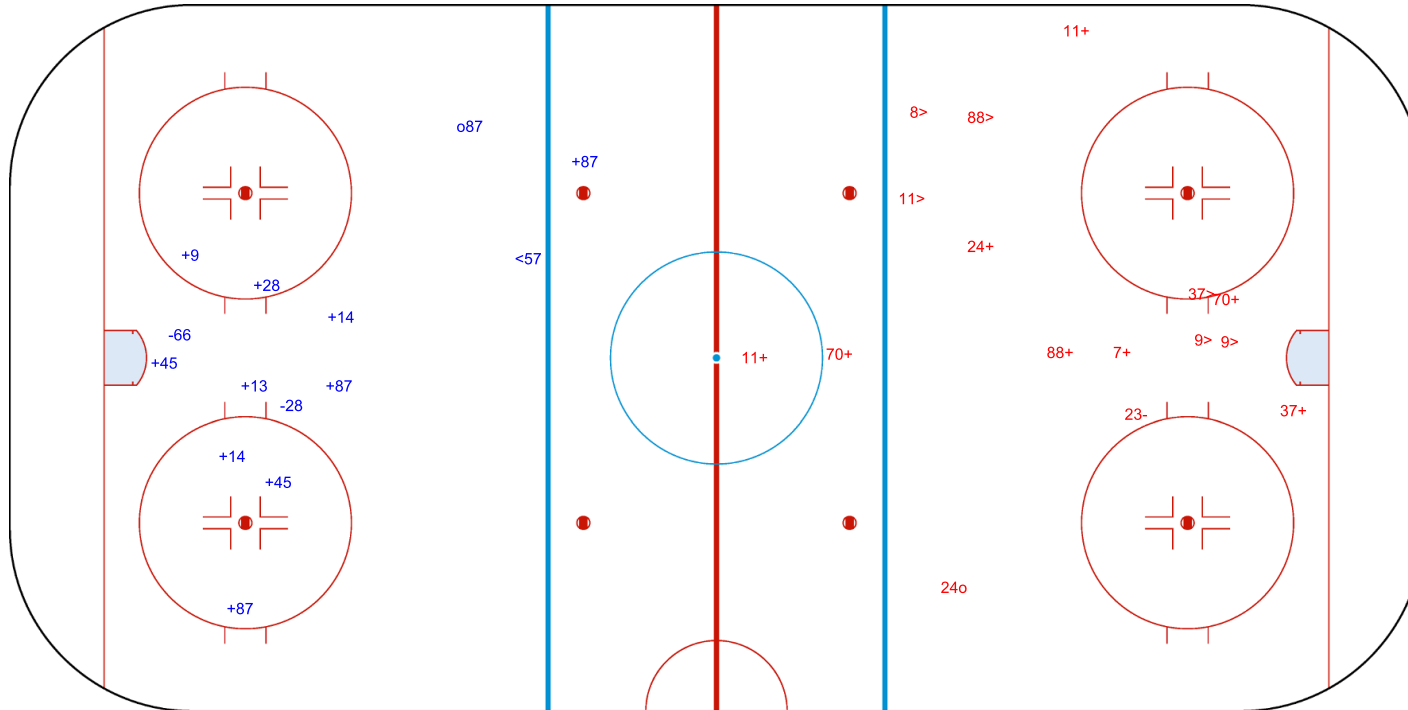

SAT 16 NOV 2019

START TIME 14:00

Shots by DON

Goals (o): 1 SSG (+): 10

SSP (<): 1 SPG (-): 2

Period: 3

Shots by ATY

Goals (o): 1 SSG (+): 8

SSP (>): 6 SPG (-): 1

GK 1 of ATY

GK 50 of ATY

ENG

GK 35 of DON

Legend:							
ENG	Empty net goal	GK	Goalkeeper	SPG	Shots past goal	SSG	Shots saved by goalkeeper
						SSP	Shots saved by player