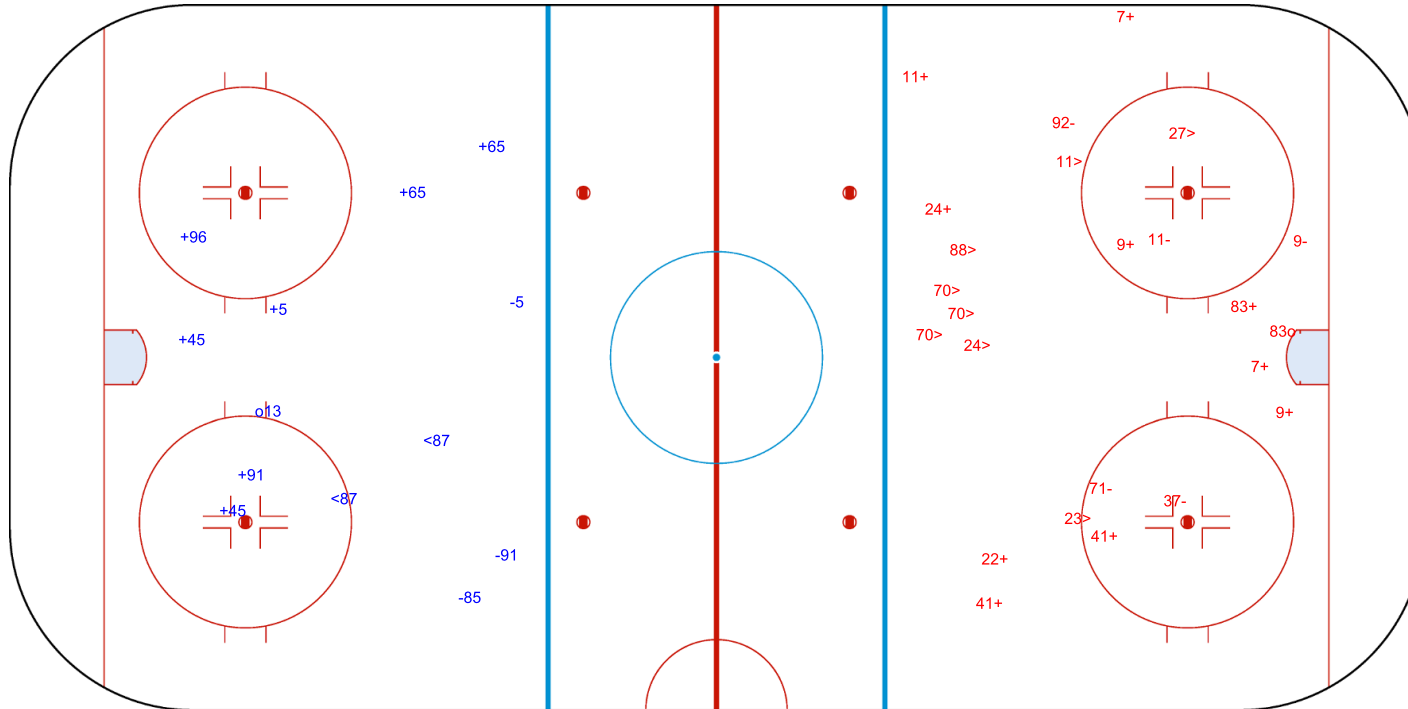

Shots by ATY

Goals (o): 1

SSG (+): 10

SSP (>): 8

SPG (-): 5

GK 50 of ATY

GK 35 of DON

SAT 16 NOV 2019