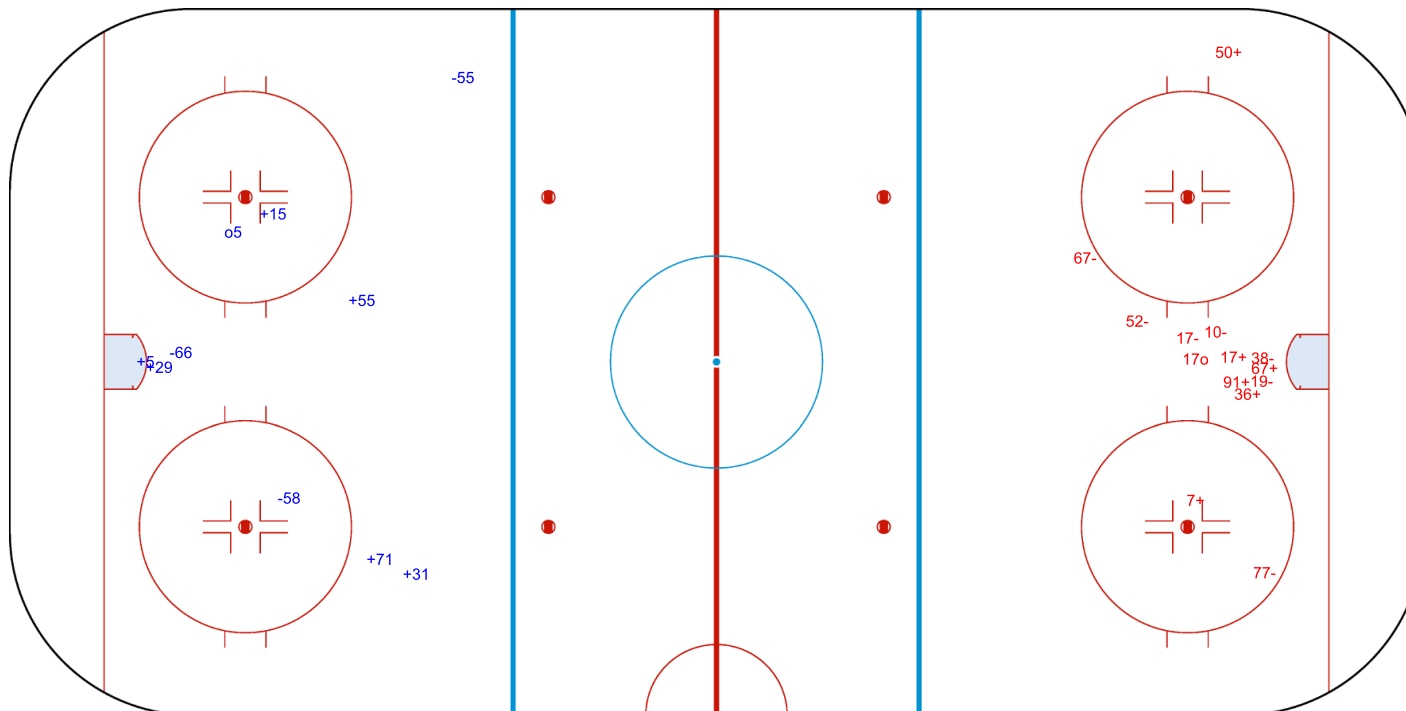

SHOT CHART
HER - NOM

Shots by NOM
Goals (o): 4
SSP (<): 0
SSG (+): 10
SPG (-): 5

GK 31 of HER

HER → 1st Period ← NOM

Shots by HER
Goals (o): 0
SSP (>): 0
SSG (+): 2
SPG (-): 4

GK 1 of NOM

Shots by HER

Goals (o): 1 SSG (+): 9
SSP (<): 1 SPG (-): 8

GK 1 of NOM

2nd Period

Shots by NOM

Goals (o): 2 SSG (+): 3
SSP (>): 0 SPG (-): 2

GK 31 of HER

Shots by NOM

Goals (o): 1 SSG (+): 6
SSP (<): 0 SPG (-): 3

3rd Period

Shots by HER

Goals (o): 1 SSG (+): 6
SSP (>): 0 SPG (-): 7

GK 31 of HER

GK 1 of NOM

Legend:	
GK	Goalkeeper
SPG	Shots past goal
SSG	Shots saved by goalkeeper
SSP	Shots saved by player