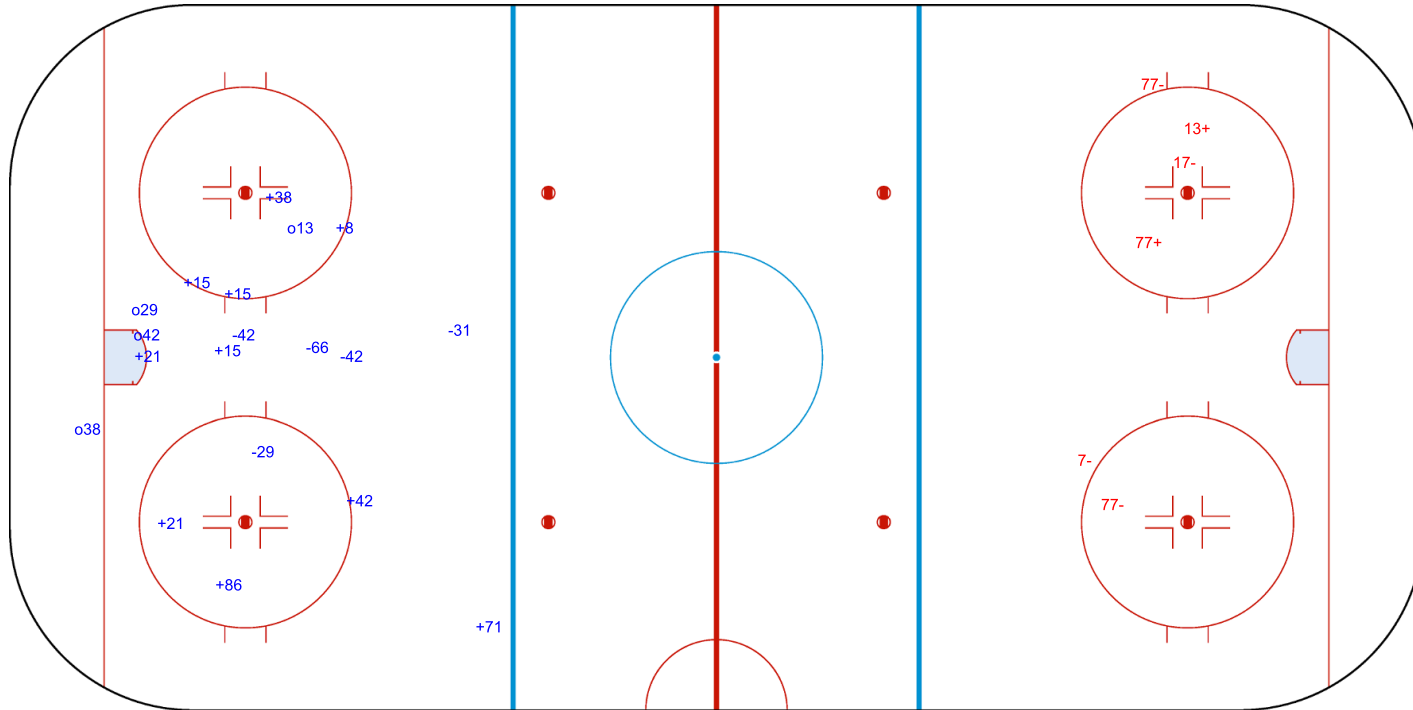

SHOT CHART
HER - NOM

Shots by NOM
Goals (o): 4
SSP (<): 0
SSG (+): 10
SPG (-): 5

GK 31 of HER

HER → 1st Period ← NOM

Shots by HER
Goals (o): 0
SSP (>): 0
SSG (+): 2
SPG (-): 4

GK 1 of NOM

Shots by HER

Goals (o): 1 SSG (+): 9
SSP (<): 1 SPG (-): 8

GK 1 of NOM

2nd Period

Shots by NOM

Goals (o): 2 SSG (+): 3
SSP (>): 0 SPG (-): 2

GK 31 of HER

Shots by NOM

Goals (o): 1 SSG (+): 6
SSP (<): 0 SPG (-): 3

3rd Period