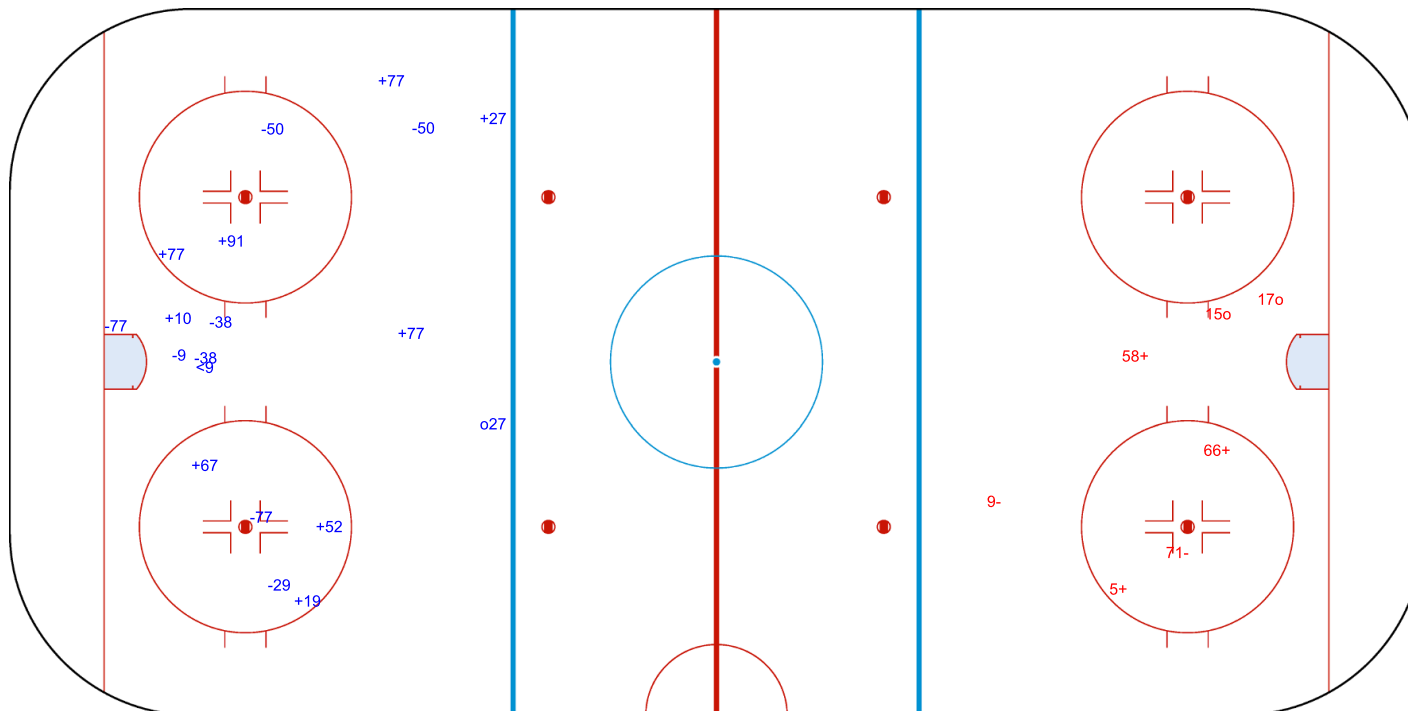

SHOT CHART
HER - NOM

Shots by NOM
Goals (o): 4
SSP (<): 0
SSG (+): 10
SPG (-): 5

GK 31 of HER

HER → 1st Period ← NOM

Shots by HER
Goals (o): 0
SSP (>): 0
SSG (+): 2
SPG (-): 4

GK 1 of NOM

Shots by HER

Goals (o): 1 SSG (+): 9
SSP (<): 1 SPG (-): 8

GK 1 of NOM

2nd Period

Shots by NOM

Goals (o): 2 SSG (+): 3
SSP (>): 0 SPG (-): 2

GK 31 of HER

Shots by NOM

Goals (o): 1 SSG (+): 6
SSP (<): 0 SPG (-): 3

3rd Period

Shots by HER

Goals (o): 1 SSG (+): 6
SSP (>): 0 SPG (-): 7

GK 31 of HER

GK 1 of NOM

Legend:	
GK	Goalkeeper
SPG	Shots past goal
SSG	Shots saved by goalkeeper
SSP	Shots saved by player