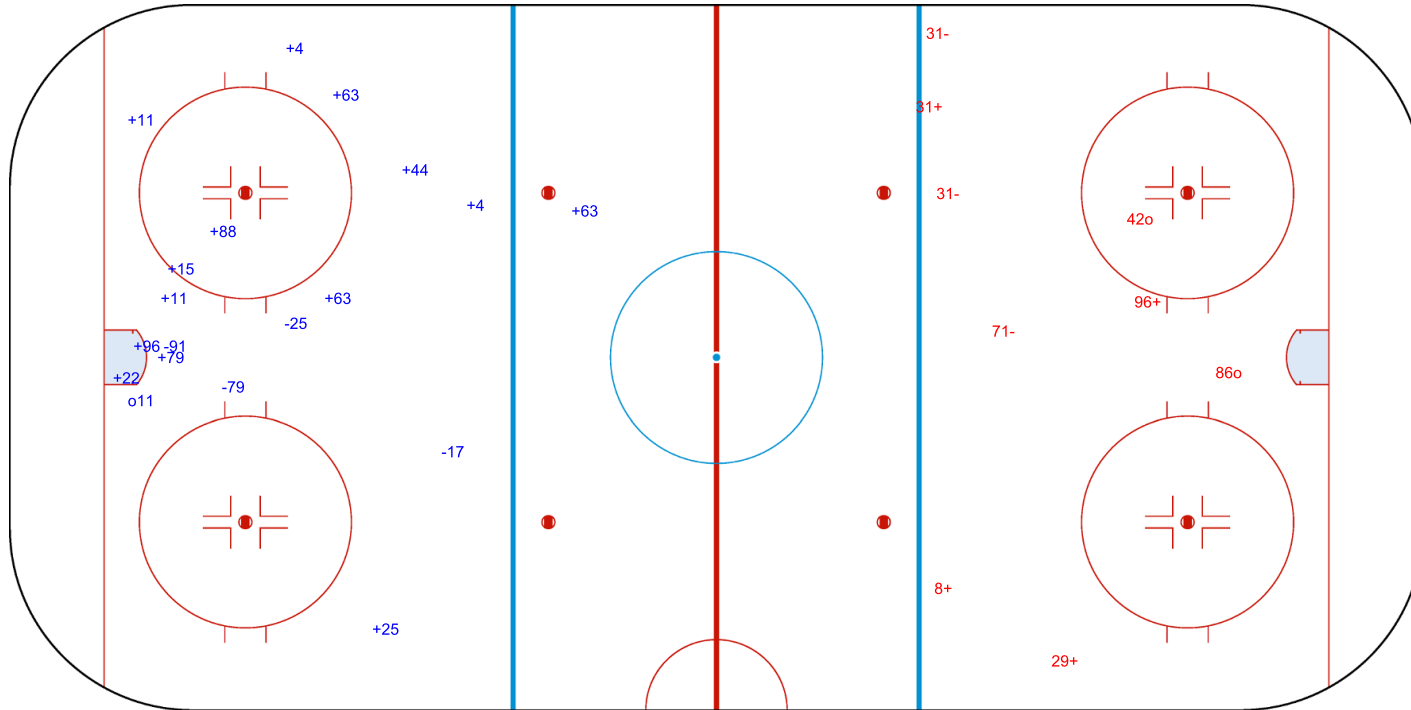

SHOT CHART  
NOM - CAR

Shots by CAR  
Goals (o): 1  
SSP (<): 0  
SSG (+): 14  
SPG (-): 4

GK 1 of NOM

NOM

1st Period

CAR

Shots by NOM  
Goals (o): 2  
SSP (>): 0  
SSG (+): 4  
SPG (-): 3

GK 1 of CAR