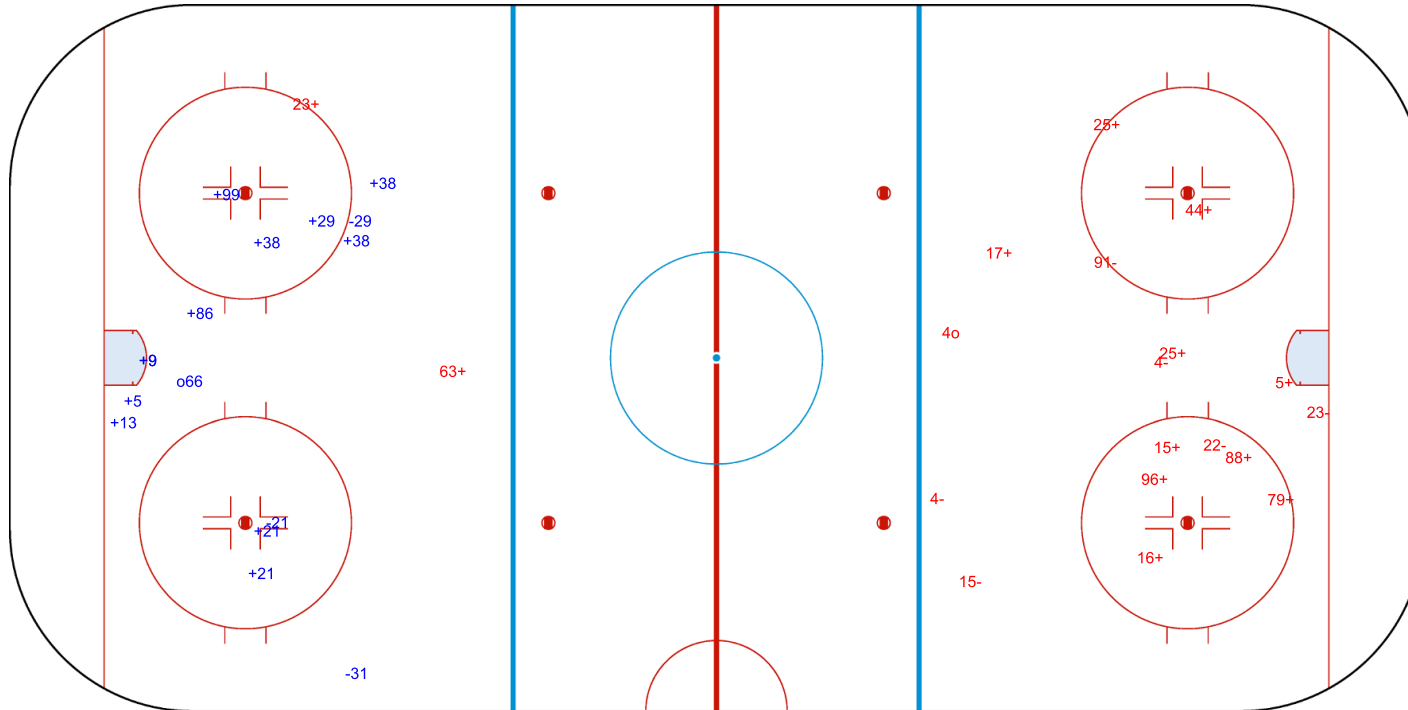

Shots by NOM

Goals (o): 1    SSG (+): 12  
SSP (<): 0    SPG (-): 3

GK 1 of CAR

2nd Period

Shots by CAR

Goals (o): 1    SSG (+): 12  
SSP (>): 0    SPG (-): 6

GK 1 of NOM

Shots by CAR