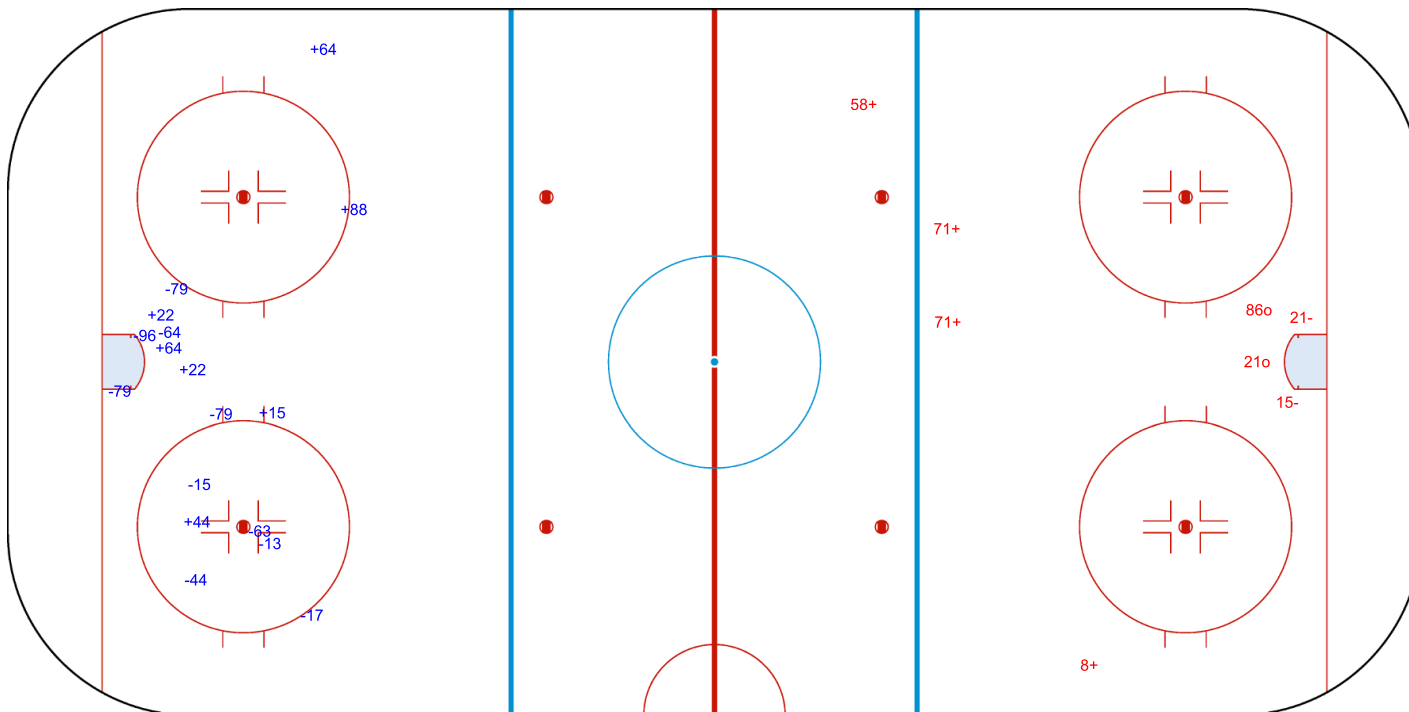

Goals (o): 0    SSG (+): 7  
SSP (<): 0    SPG (-): 10

GK 1 of NOM

3rd Period

Shots by NOM

Goals (o): 2    SSG (+): 4  
SSP (>): 0    SPG (-): 2

GK 1 of CAR

ENG

Legend:	
<b>ENG</b>	Empty net goal
<b>GK</b>	Goalkeeper
<b>SPG</b>	Shots past goal
<b>SSG</b>	Shots saved by goalkeeper
<b>SSP</b>	Shots saved by player