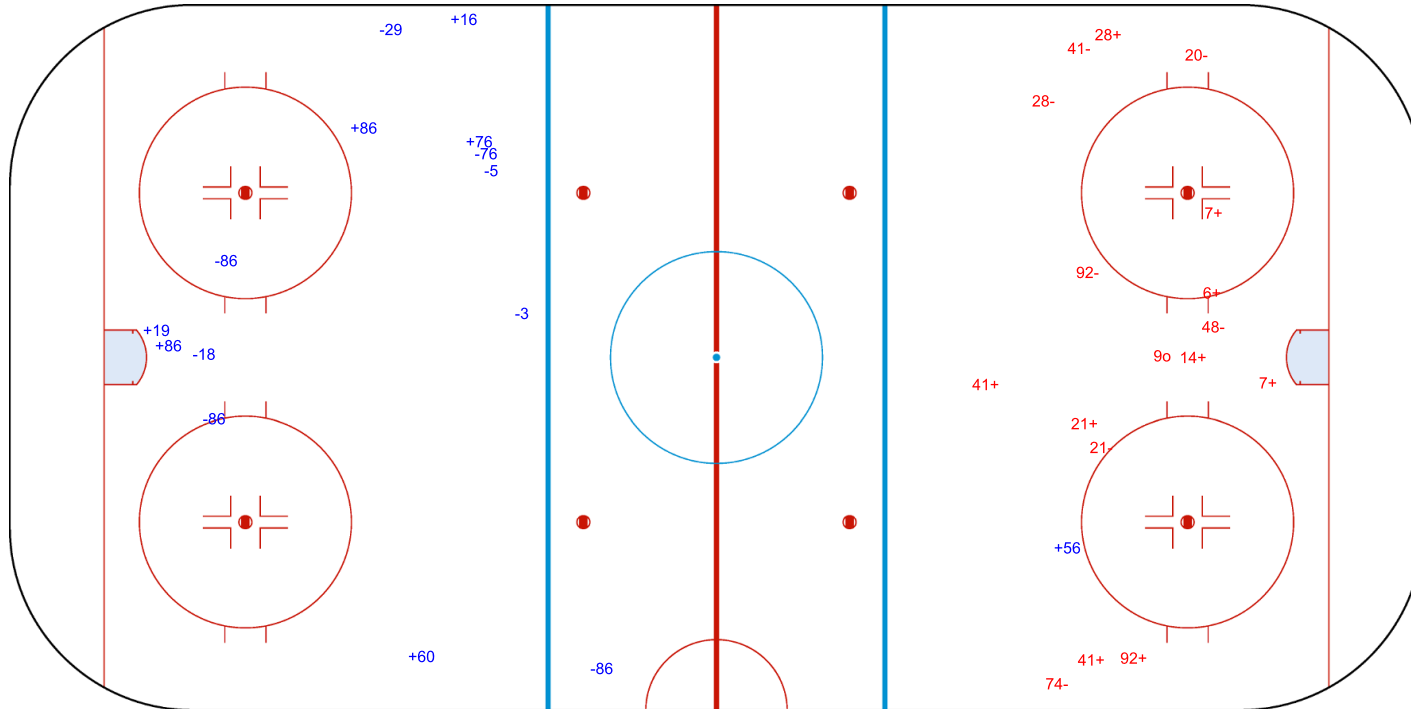

SHOT CHART
NOT - SON

Shots by SON
Goals (o): 0
SSP (<): 0
SSG (+): 7
SPG (-): 8

GK 37 of NOT

NOT Period: 1 SON

Shots by NOT
Goals (o): 1
SSP (>): 0
SSG (+): 9
SPG (-): 7

GK 31 of SON

Shots by NOT

Goals (o): 3 SSG (+): 6
SSP (<): 0 SPG (-): 2

GK 31 of SON

GK 95 of SON

Period: 2

Shots by SON

Goals (o): 1 SSG (+): 18
SSP (>): 0 SPG (-): 5

GK 37 of NOT

Shots by SON
Goals (o): 1
SSP (<): 0
SSG (+): 15
SPG (-): 3

NOT **Period: 3** SON