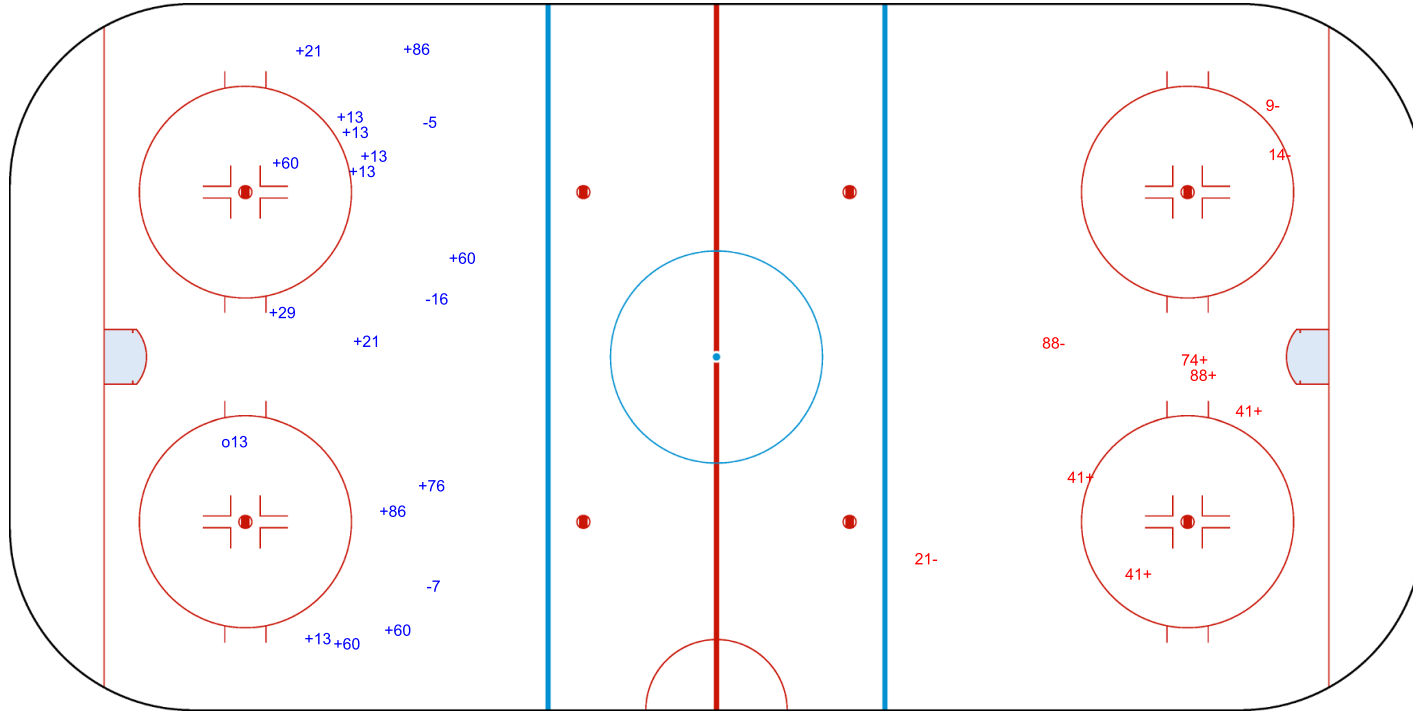

Shots by SON
Goals (o): 1
SSP (<): 0
SSG (+): 15
SPG (-): 3

NOT **Period: 3** SON

Shots by NOT
Goals (o): 0
SSP (>): 0
SSG (+): 5
SPG (-): 4

GK 37 of NOT

GK 95 of SON

Legend:					
GK	Goalkeeper	SPG	Shots past goal	SSG	Shots saved by goalkeeper
				SSP	Shots saved by player