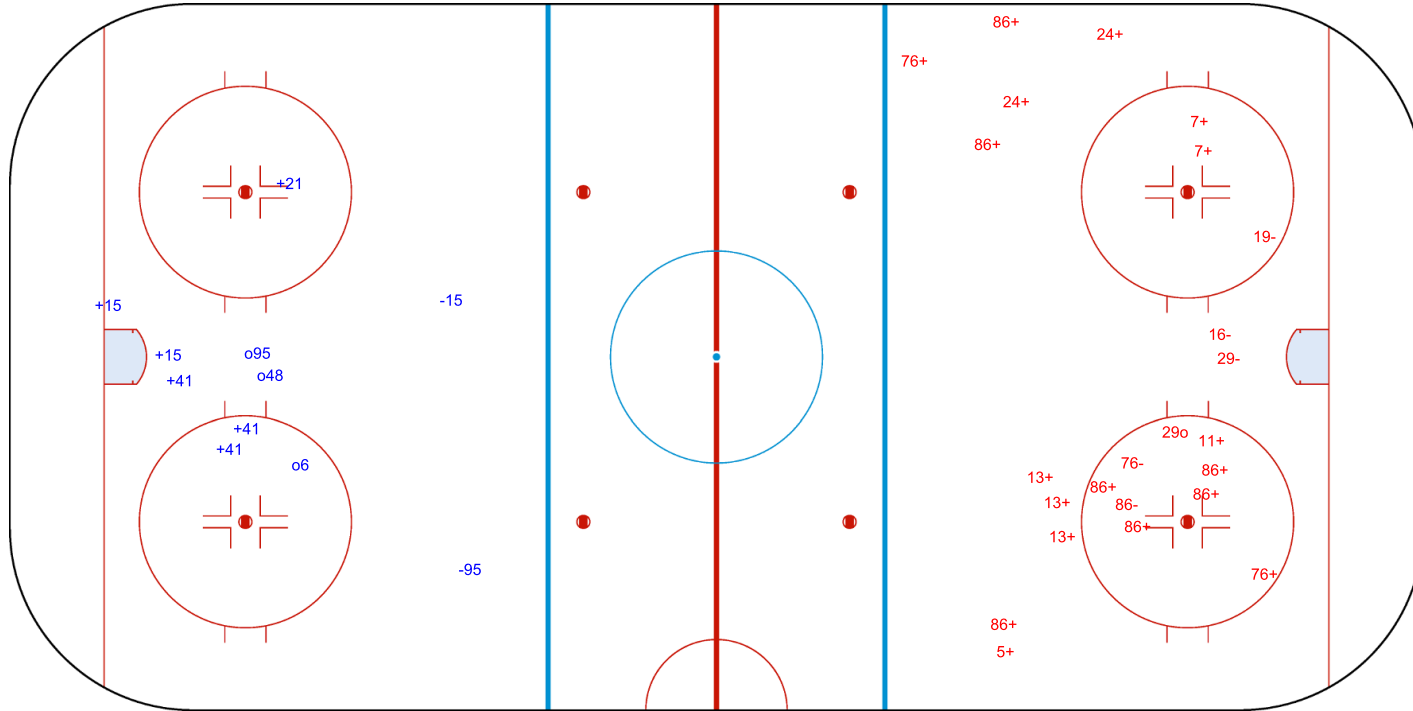

SHOT CHART
NOT - SON

Shots by SON
Goals (o): 0
SSP (<): 0
SSG (+): 7
SPG (-): 8

GK 37 of NOT

NOT Period: 1 SON

Shots by NOT
Goals (o): 1
SSP (>): 0
SSG (+): 9
SPG (-): 7

GK 31 of SON

Shots by NOT

Goals (o): 3 SSG (+): 6
SSP (<): 0 SPG (-): 2

GK 31 of SON

GK 95 of SON

Period: 2

Shots by SON

Goals (o): 1 SSG (+): 18
SSP (>): 0 SPG (-): 5

GK 37 of NOT

Shots by SON
Goals (o): 1
SSP (<): 0
SSG (+): 15
SPG (-): 3

NOT **Period: 3** SON