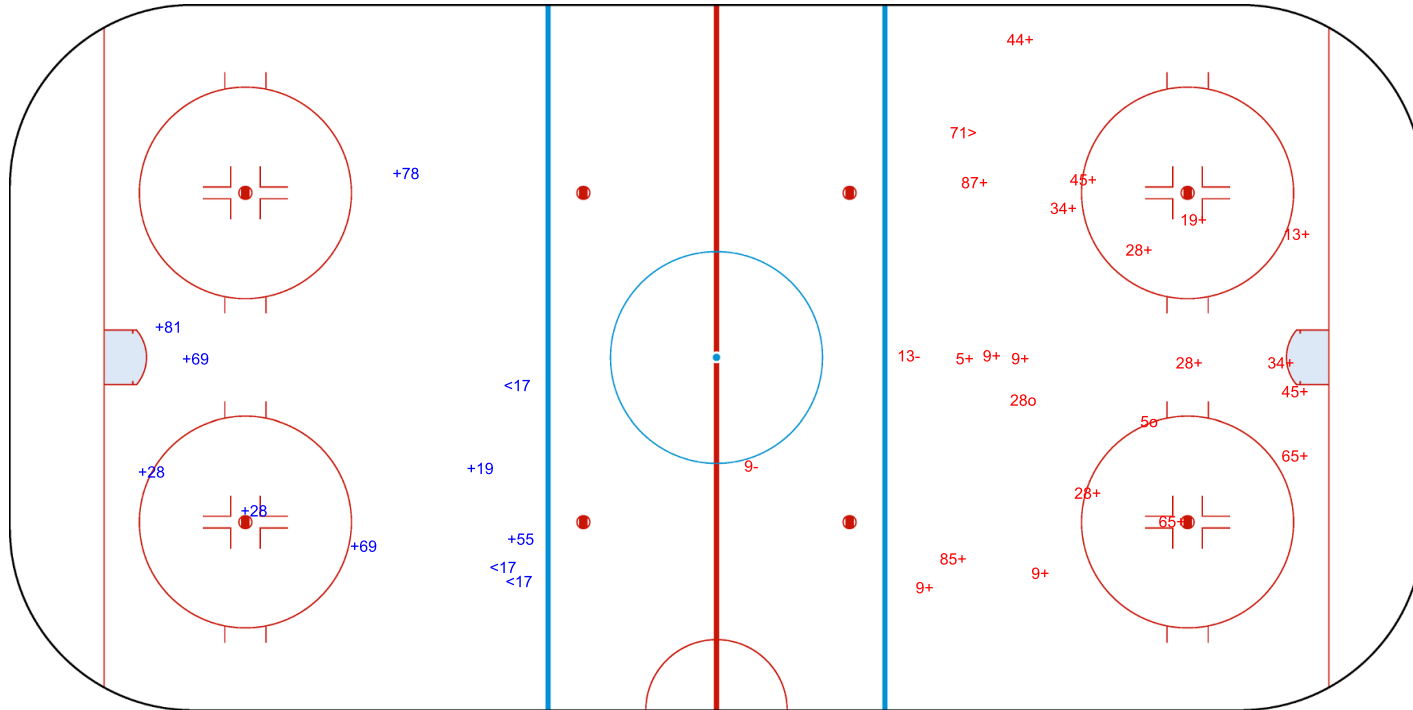

SHOT CHART
DON - BRV

Shots by BRV
Goals (o): 0
SSP (-): 3
SSG (+): 8
SPG (-): 0

GK 35 of DON

Period: 1

Shots by DON
Goals (o): 2
SSP (>): 1
SSG (+): 19
SPG (-): 2

GK 30 of BRV

Legend:	
GK	Goalkeeper
SPG	Shots past goal
SSG	Shots saved by goalkeeper
SSP	Shots saved by player