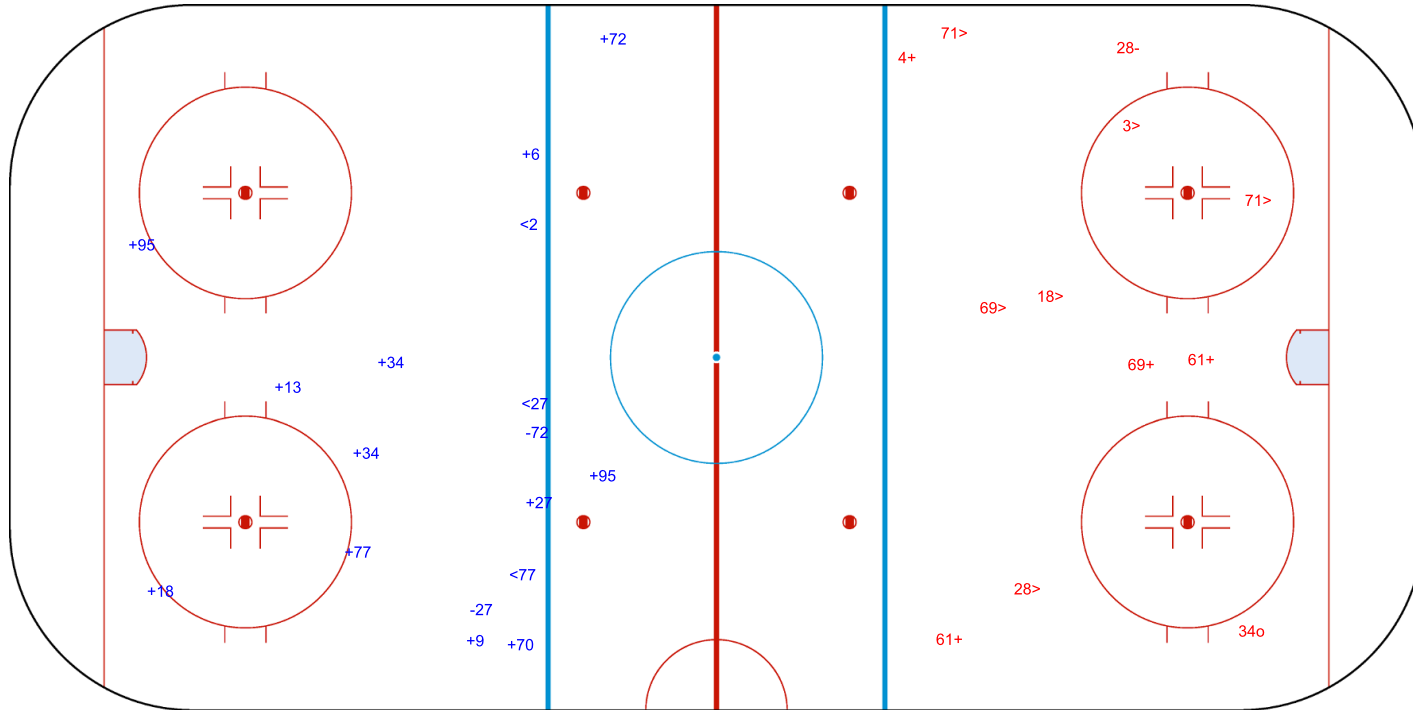

SHOT CHART
POL - LAT

Shots by LAT
Goals (o): 0
SSP (<): 3
SSG (+): 12
SPG (-): 2

GK 31 of POL

POL → 1st Period ← LAT

Shots by POL
Goals (o): 1
SSP (>): 6
SSG (+): 4
SPG (-): 1

GK 30 of LAT

Shots by POL

Goals (o): 1 SSG (+): 9
SSP (-): 3 SPG (-): 3

GK 30 of LAT

2nd Period

Shots by LAT

Goals (o): 1 SSG (+): 8
SSP (>): 5 SPG (-): 4

GK 31 of POL

Shots by LAT
Goals (o): 3 SSG (+): 12
SSP (<): 6 SPG (-): 3

GK 31 of POL

POL → 3rd Period ← LAT