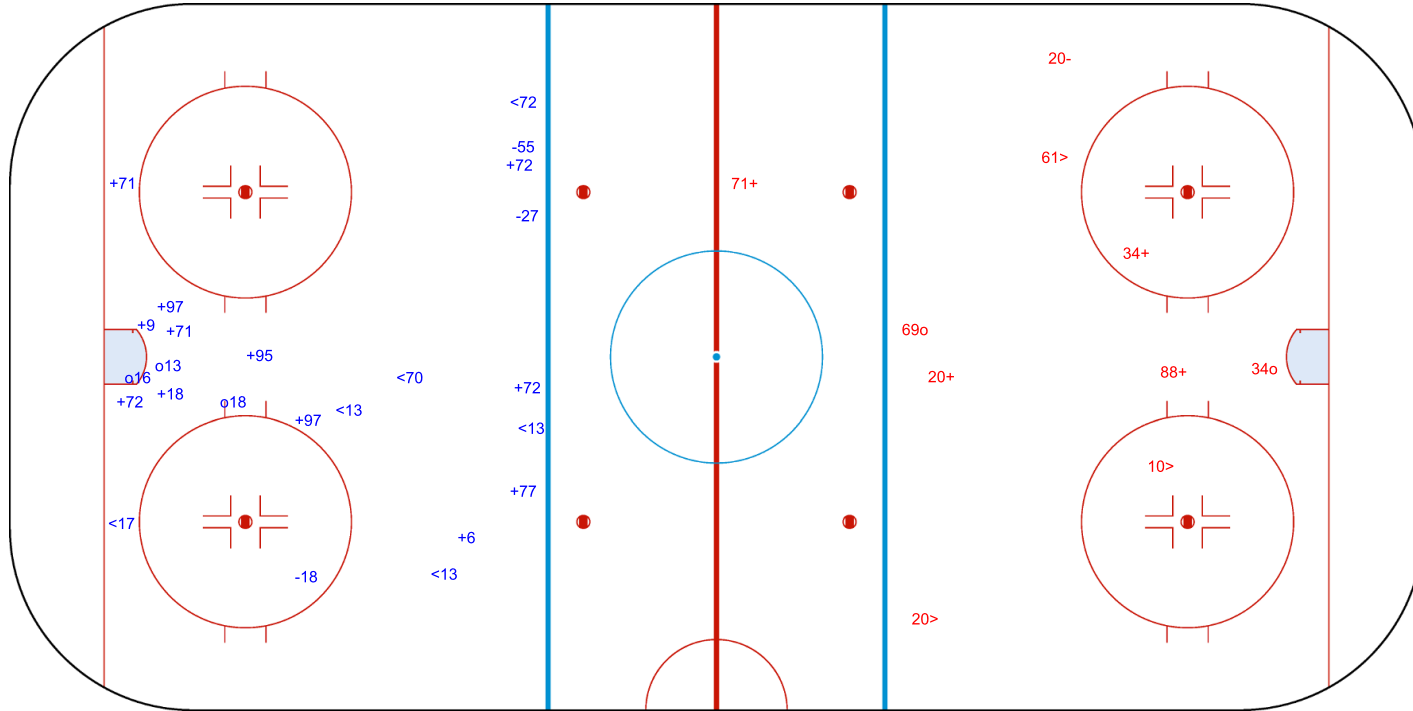

SHOT CHART
POL - LAT

Shots by LAT
Goals (o): 0
SSP (<): 3
SSG (+): 12
SPG (-): 2

GK 31 of POL

POL → 1st Period ← LAT

Shots by POL
Goals (o): 1
SSP (>): 6
SSG (+): 4
SPG (-): 1

GK 30 of LAT

Shots by POL

Goals (o): 1 SSG (+): 9
SSP (-): 3 SPG (-): 3

GK 30 of LAT

2nd Period

Shots by LAT

Goals (o): 1 SSG (+): 8
SSP (>): 5 SPG (-): 4

GK 31 of POL

Shots by LAT
Goals (o): 3 SSG (+): 12
SSP (<): 6 SPG (-): 3

GK 31 of POL

POL → 3rd Period ← LAT

Shots by POL
Goals (o): 2 SSG (+): 4
SSP (>): 3 SPG (-): 1

GK 30 of LAT

Shots by LAT
Goals (o): 1
SSP (<): 0
SSG (+): 0
SPG (-): 1

GK 31 of POL

POL → Overtime ← LAT

Shots by POL
Goals (o): 0
SSP (>): 1
SSG (+): 1
SPG (-): 1