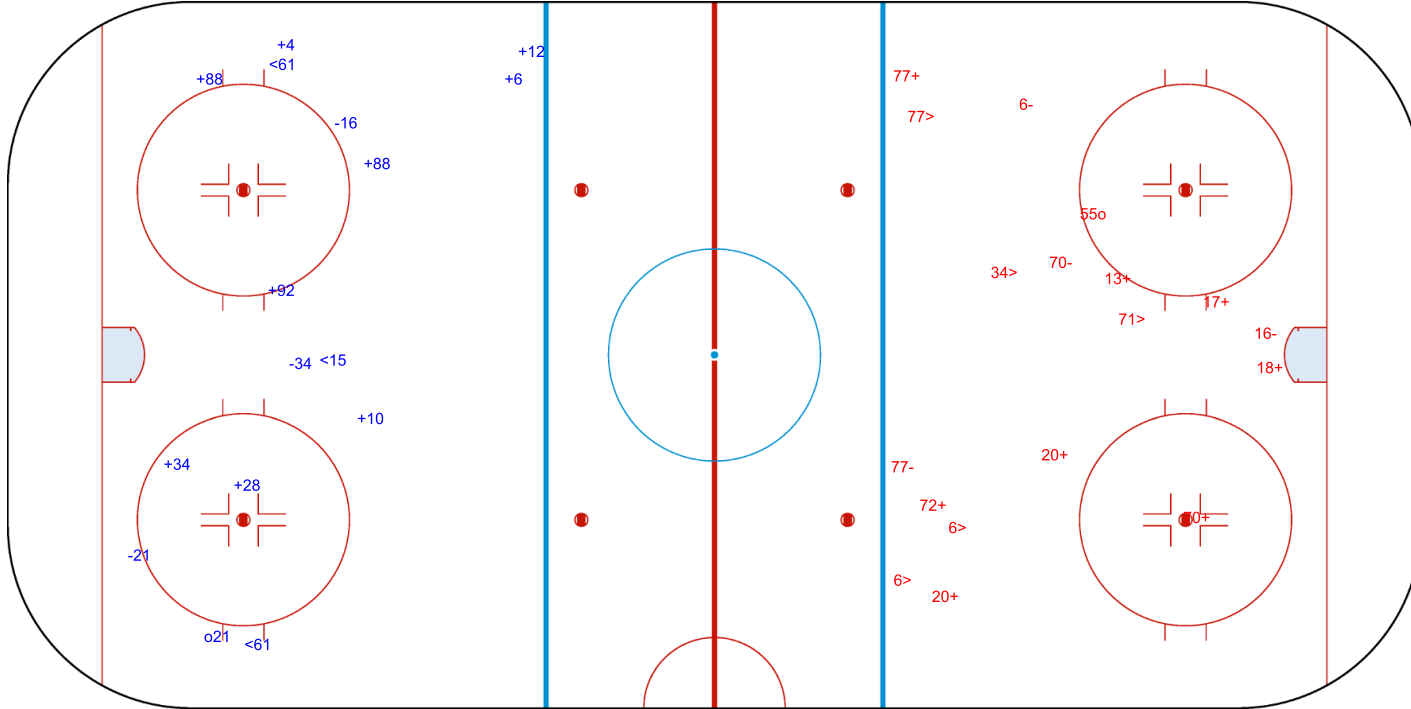

SHOT CHART
POL - LAT

Shots by LAT
Goals (o): 0
SSP (<): 3
SSG (+): 12
SPG (-): 2

GK 31 of POL

POL → 1st Period ← LAT

Shots by POL
Goals (o): 1
SSP (>): 6
SSG (+): 4
SPG (-): 1

GK 30 of LAT

Shots by POL

Goals (o): 1 SSG (+): 9
SSP (-): 3 SPG (-): 3

GK 30 of LAT

2nd Period

Shots by LAT

Goals (o): 1 SSG (+): 8
SSP (>): 5 SPG (-): 4

GK 31 of POL

Shots by LAT
Goals (o): 3 SSG (+): 12
SSP (<): 6 SPG (-): 3

GK 31 of POL

POL → 3rd Period ← LAT