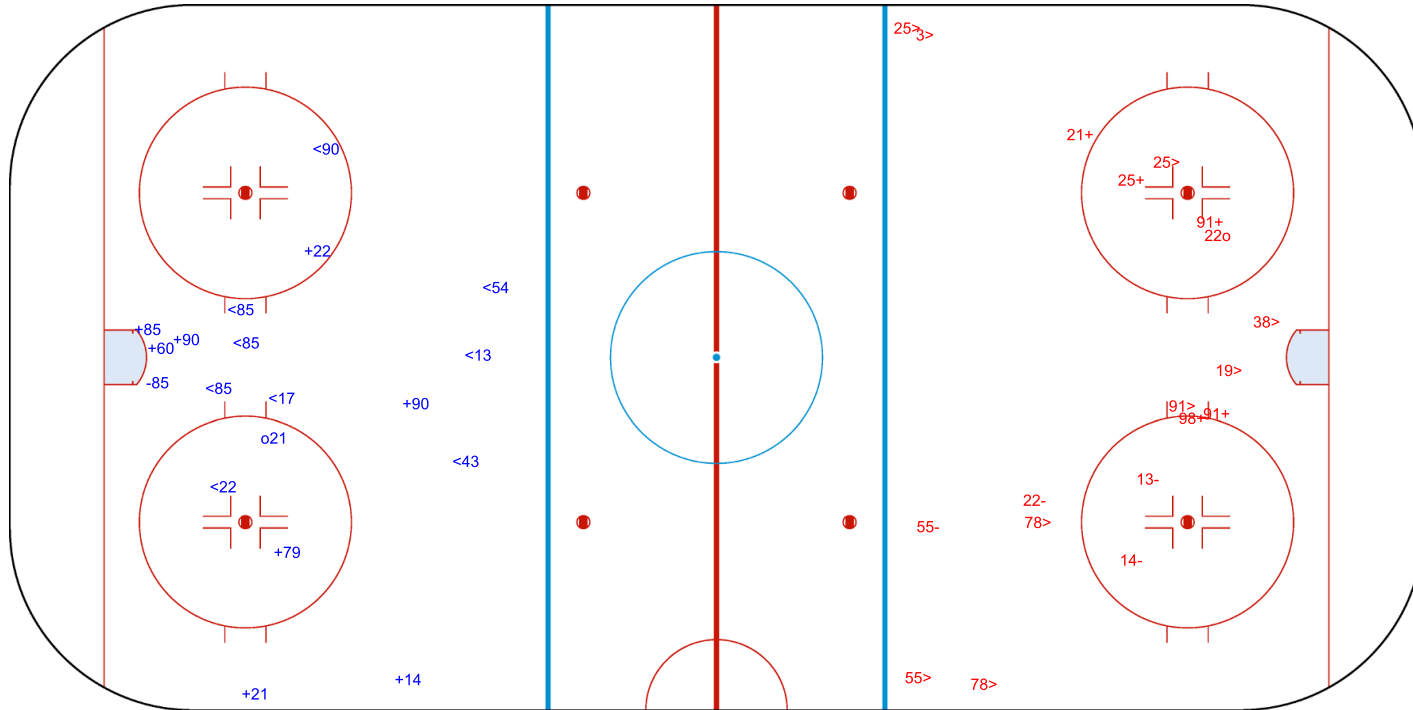

SHOT CHART
SUI - CAN

Shots by SUI
Goals (o): 1
SSP (<): 9
SSG (+): 8
SPG (-): 1

GK 50 of CAN

CAN

1st Period

SUI

Shots by CAN
Goals (o): 1
SSP (>): 9
SSG (+): 5
SPG (-): 4

GK 63 of SUI

Shots by CAN

Goals (o): 2 SSG (+): 9
SSP (<): 4 SPG (-): 5

GK 63 of SUI

SUI → 2nd Period ← CAN

Shots by SUI

Goals (o): 1 SSG (+): 6
SSP (>): 3 SPG (-): 2

GK 50 of CAN

Shots by SUI