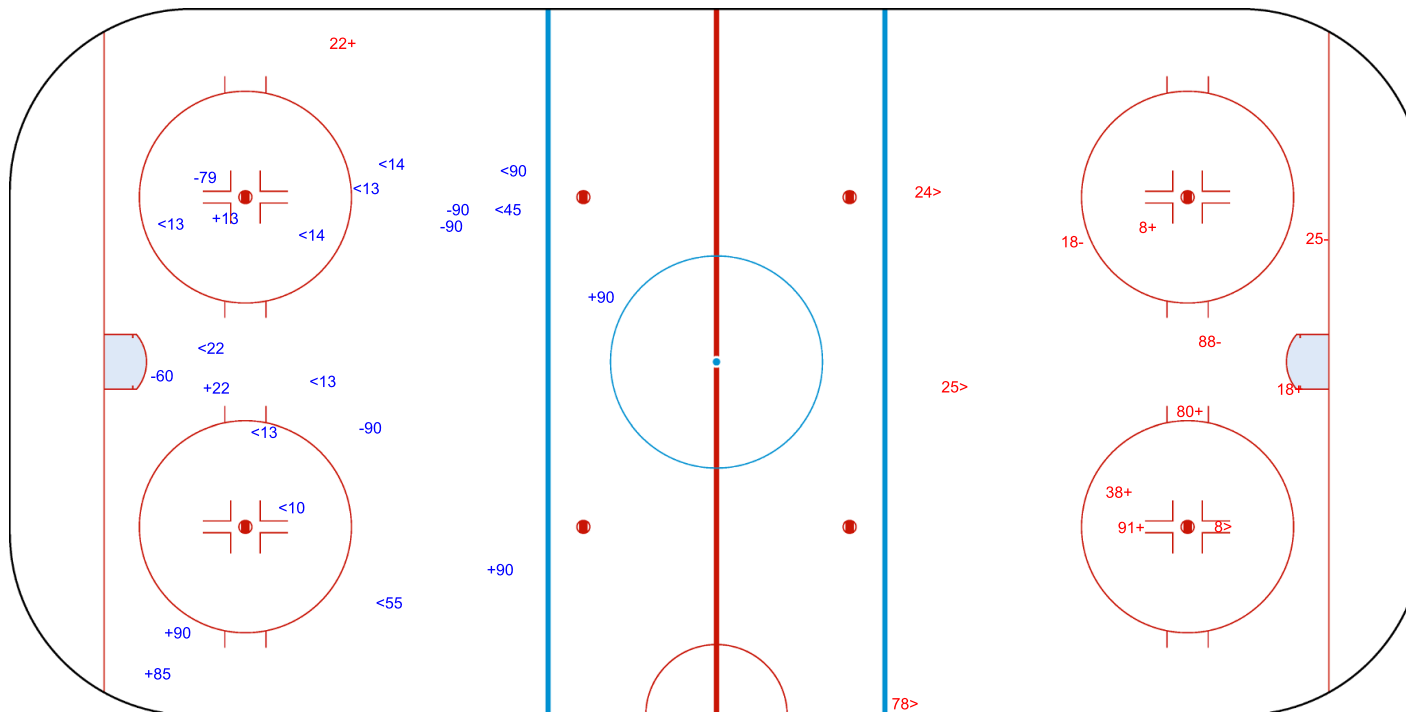

SSG (+): 6

SSP (>): 4

SPG (-): 3

GK 63 of SUI

Legend:	
GK	Goalkeeper
SPG	Shots past goal
SSG	Shots saved by goalkeeper
SSP	Shots saved by player