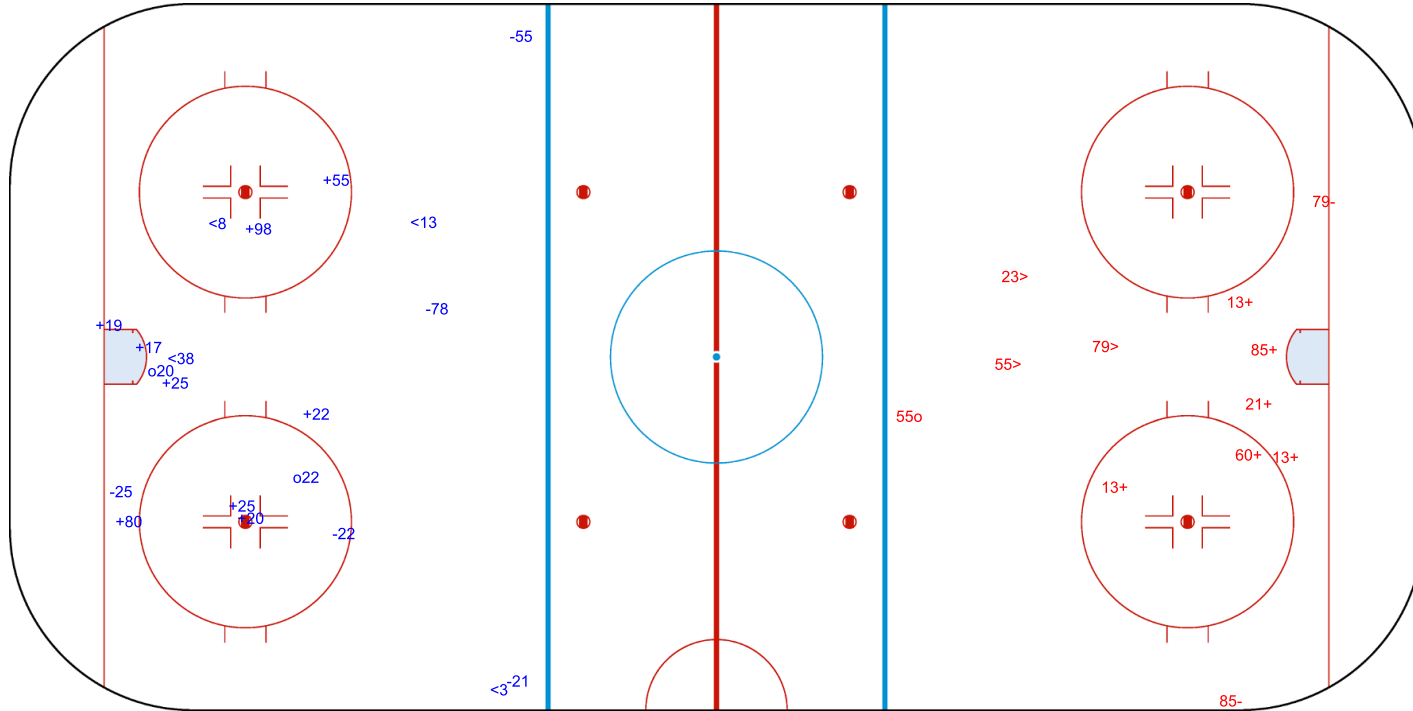

SHOT CHART
SUI - CAN

Shots by SUI
Goals (o): 1
SSP (<): 9
SSG (+): 8
SPG (-): 1

GK 50 of CAN

CAN

1st Period

SUI

Shots by CAN
Goals (o): 1
SSP (>): 9
SSG (+): 5
SPG (-): 4

GK 63 of SUI

Shots by CAN

Goals (o): 2 SSG (+): 9
SSP (<): 4 SPG (-): 5

GK 63 of SUI

SUI → 2nd Period ← CAN

Shots by SUI

Goals (o): 1 SSG (+): 6
SSP (>): 3 SPG (-): 2

GK 50 of CAN

Shots by SUI