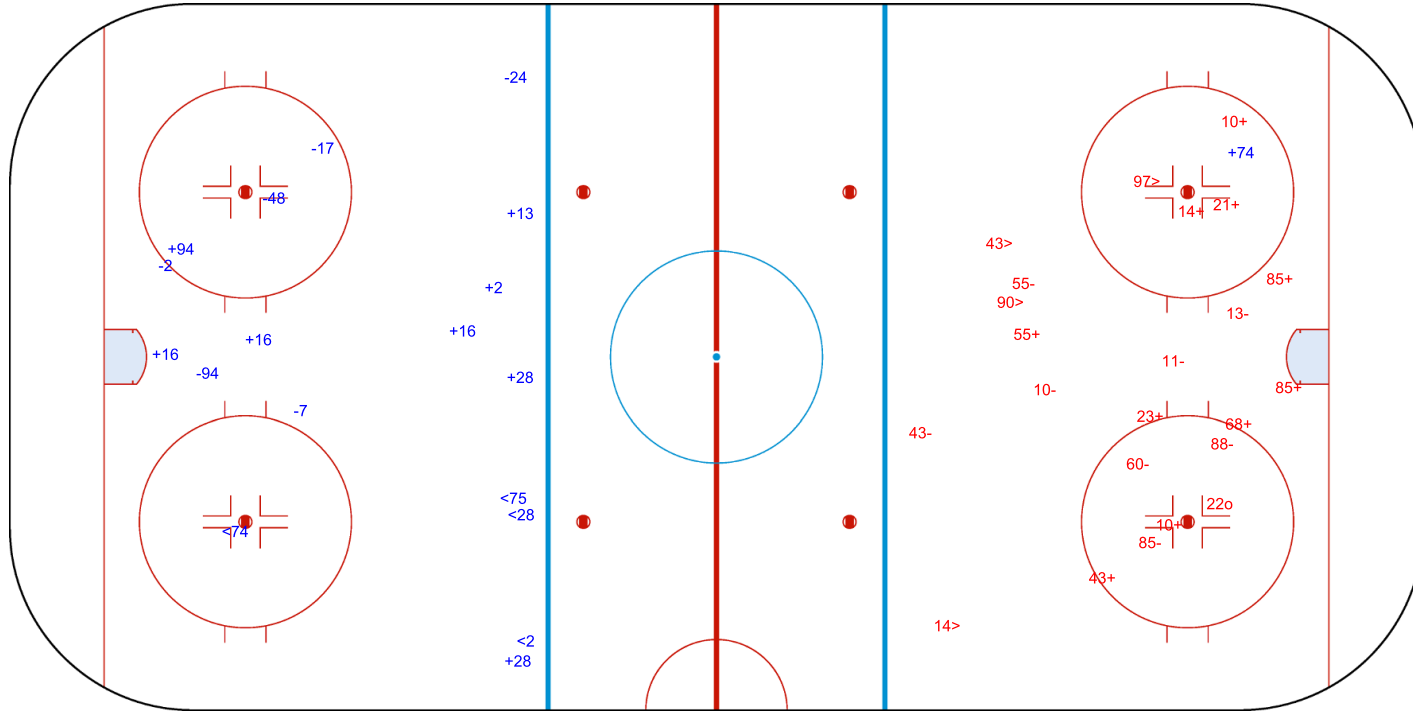

SHOT CHART
SUI - GBR

Shots by SUI
Goals (o): 2
SSP (<): 7
SSG (+): 12
SPG (-): 7

GK 1 of GBR

GBR → 1st Period ← SUI

Shots by GBR
Goals (o): 0
SSP (>): 2
SSG (+): 2
SPG (-): 0

GK 40 of SUI

Shots by GBR

Goals (o): 0 SSG (+): 9
SSP (<): 4 SPG (-): 6

GK 40 of SUI

SUI → 2nd Period ← GBR

Shots by SUI

Goals (o): 1 SSG (+): 10
SSP (>): 4 SPG (-): 8

GK 1 of GBR

Shots by SUI

Goals (o): 0

SSG (+): 5