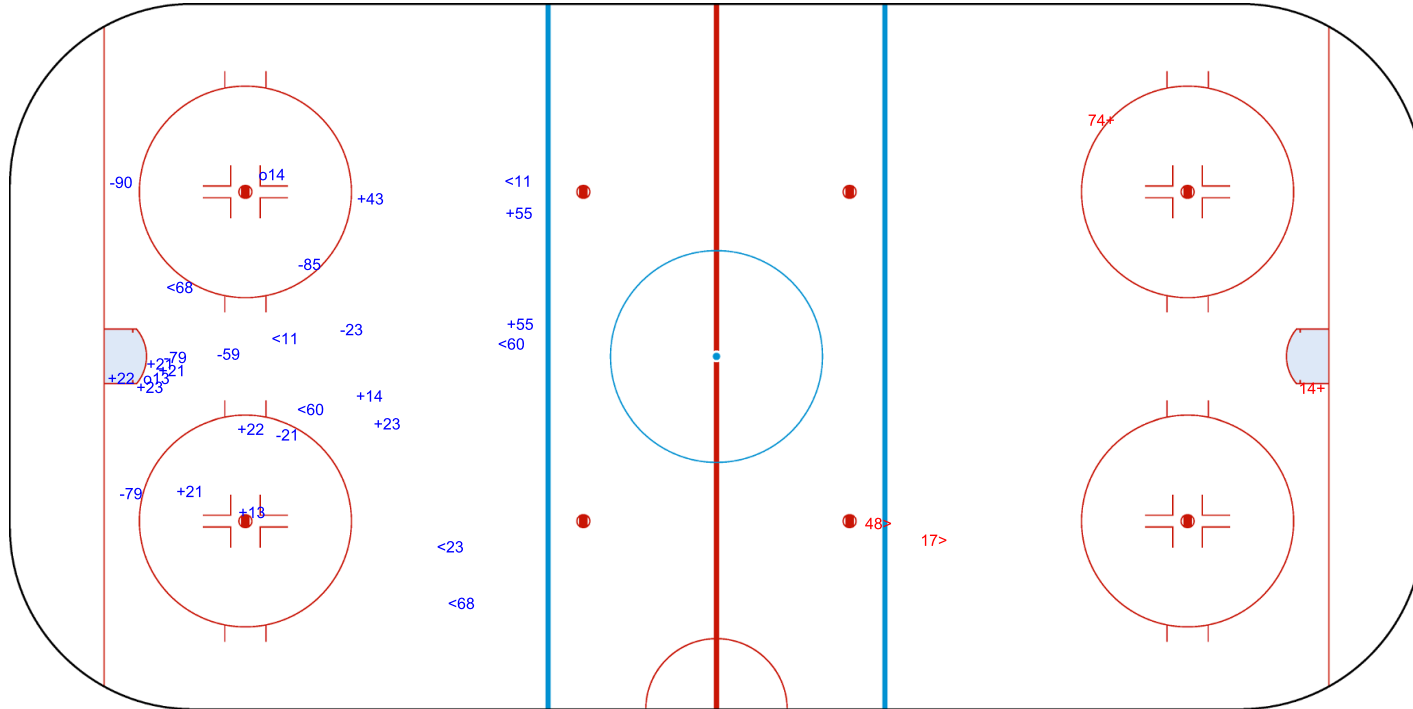

SHOT CHART
SUI - GBR

Shots by SUI
Goals (o): 2
SSP (<): 7
SSG (+): 12
SPG (-): 7

GK 1 of GBR

GBR → 1st Period ← SUI

Shots by GBR
Goals (o): 0
SSP (>): 2
SSG (+): 2
SPG (-): 0

GK 40 of SUI

Shots by GBR

Goals (o): 0 SSG (+): 9
SSP (<): 4 SPG (-): 6