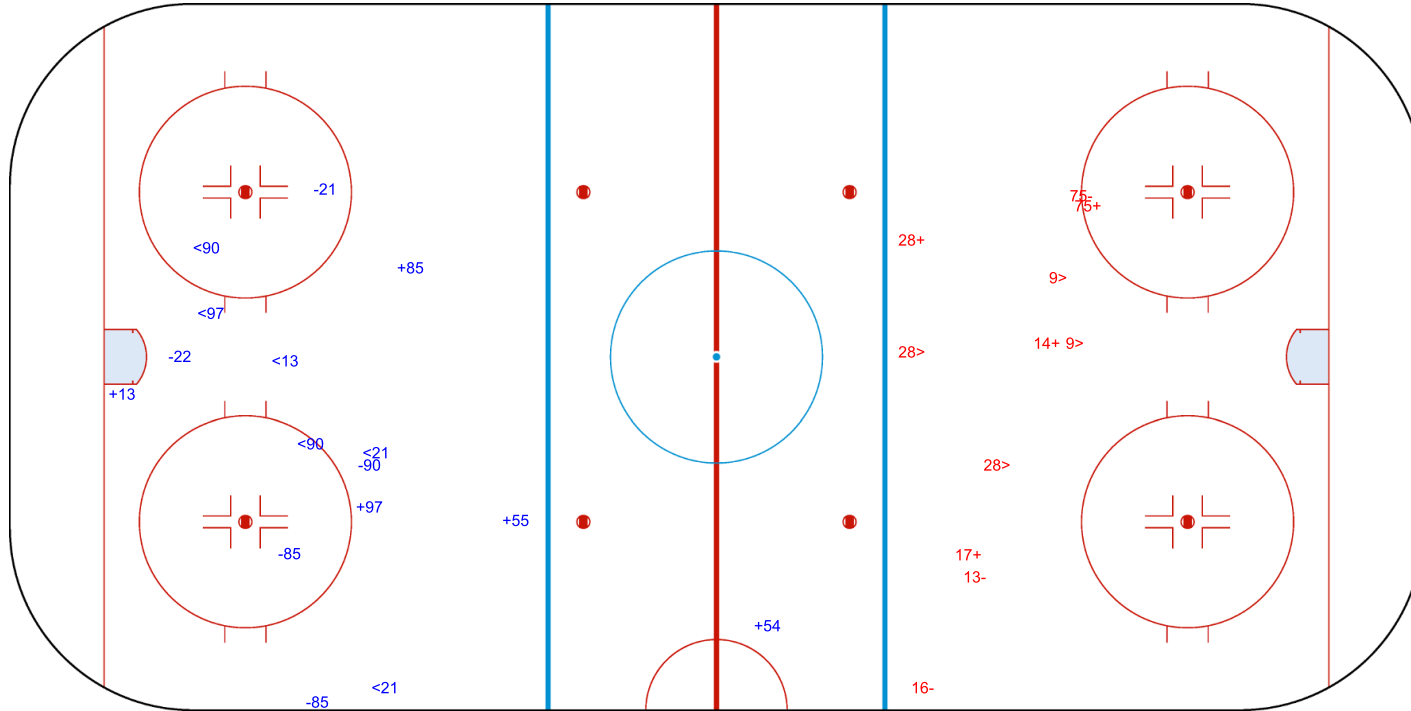

Shots by SUI

Goals (o): 0

SSG (+): 5

SSP (<): 6

SPG (-): 5

GK 1 of GBR

3rd Period

Shots by GBR

Goals (o): 0

SSG (+): 4

SSP (>): 4

SPG (-): 3

GK 40 of SUI

Legend:		
GK	Goalkeeper	
SPG	Shots past goal	
SSG	Shots saved by goalkeeper	
SSP	Shots saved by player