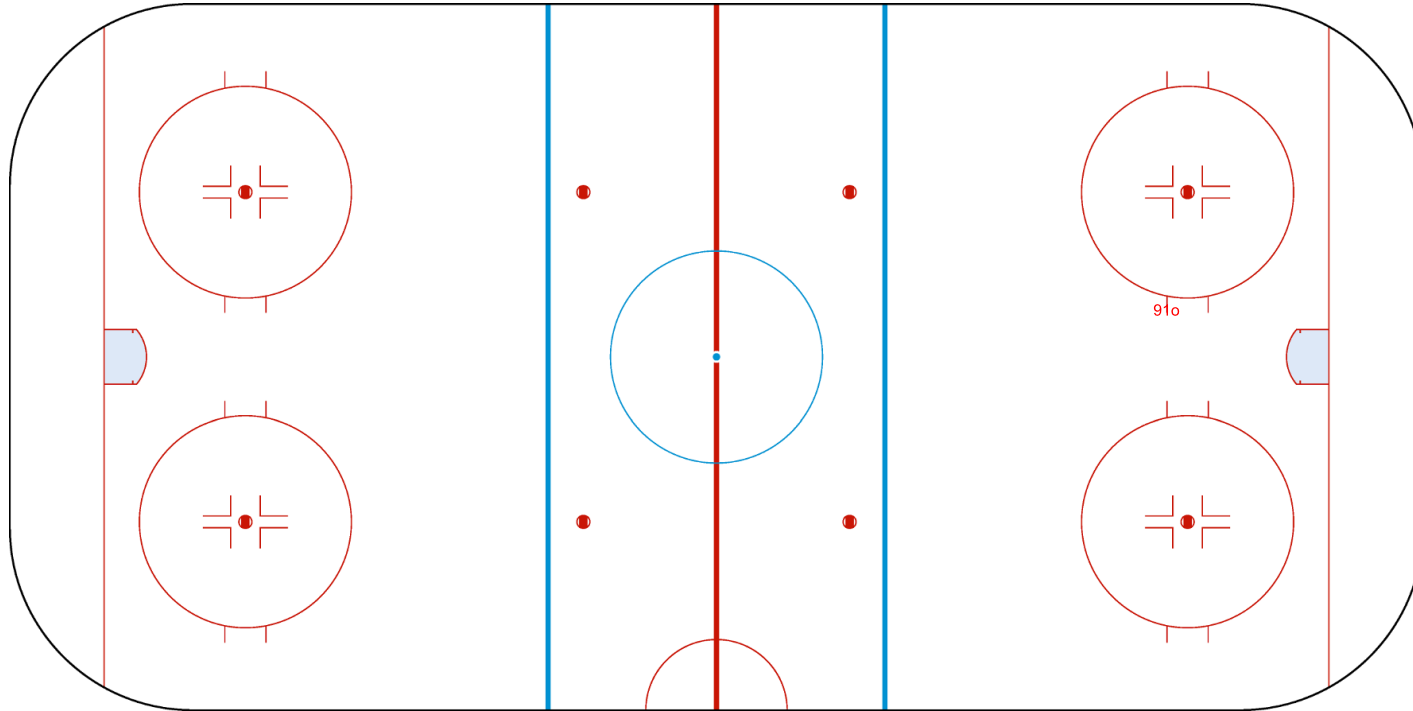

Overtime

AUT

Shots by CAN

Goals (o): 1

SSG (+): 0

SSP (>): 0

SPG (-): 0

GK 31 of AUT