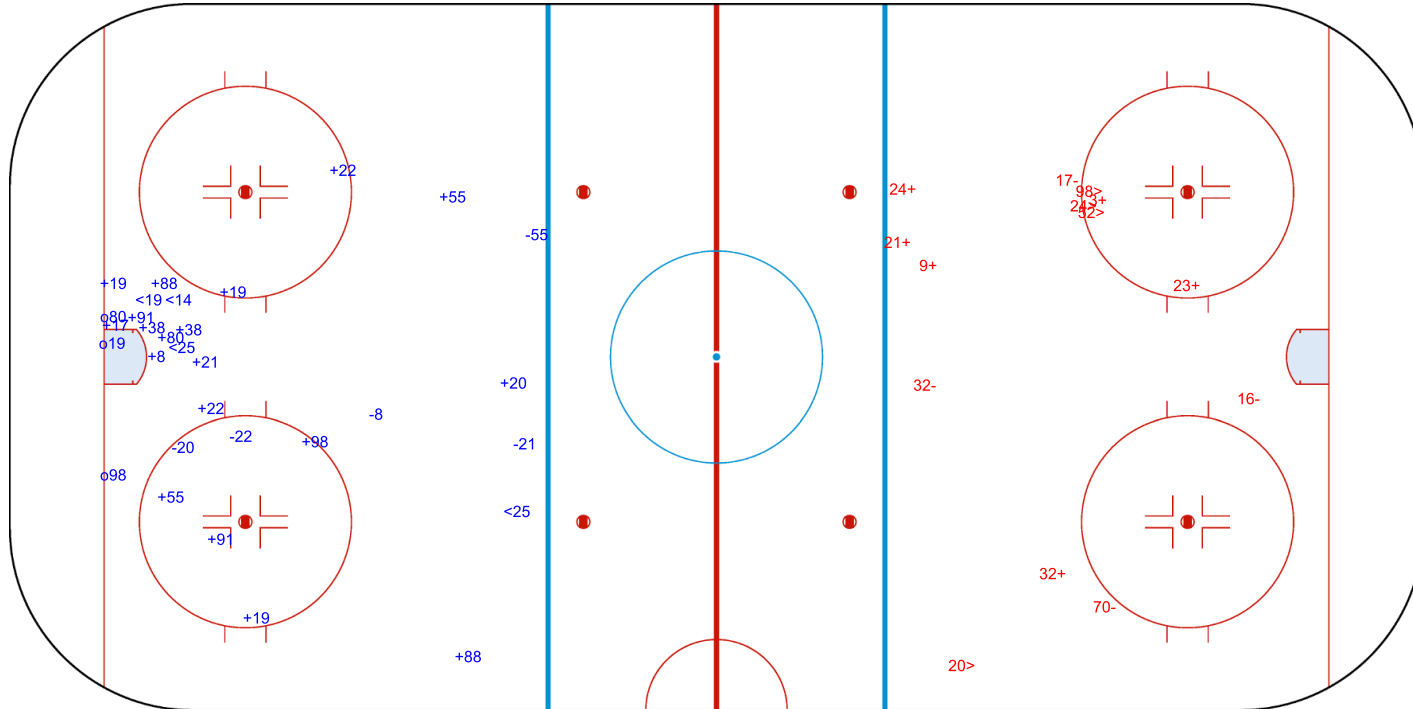

ICE HOCKEY
WORLD CHAMPIONSHIP
CZECHIA
Prague - Ostrava

Czechia
Prague, Ostrava
PRAGUE ARENA

TUE 14 MAY 2024
START TIME 20:20

IIHF ICE HOCKEY WORLD CHAMPIONSHIP

PRELIMINARY ROUND - GROUP A, GAME 23

INTERNATIONAL
ICE HOCKEY
FEDERATION

Shots by CAN

Goals (o): 3

SSG (+): 19

SSP (<): 4

SPG (-): 5

GK 31 of AUT

2nd Period

Shots by AUT

Goals (o): 0

SSG (+): 6

SSP (>): 4

SPG (-): 4

GK 50 of CAN