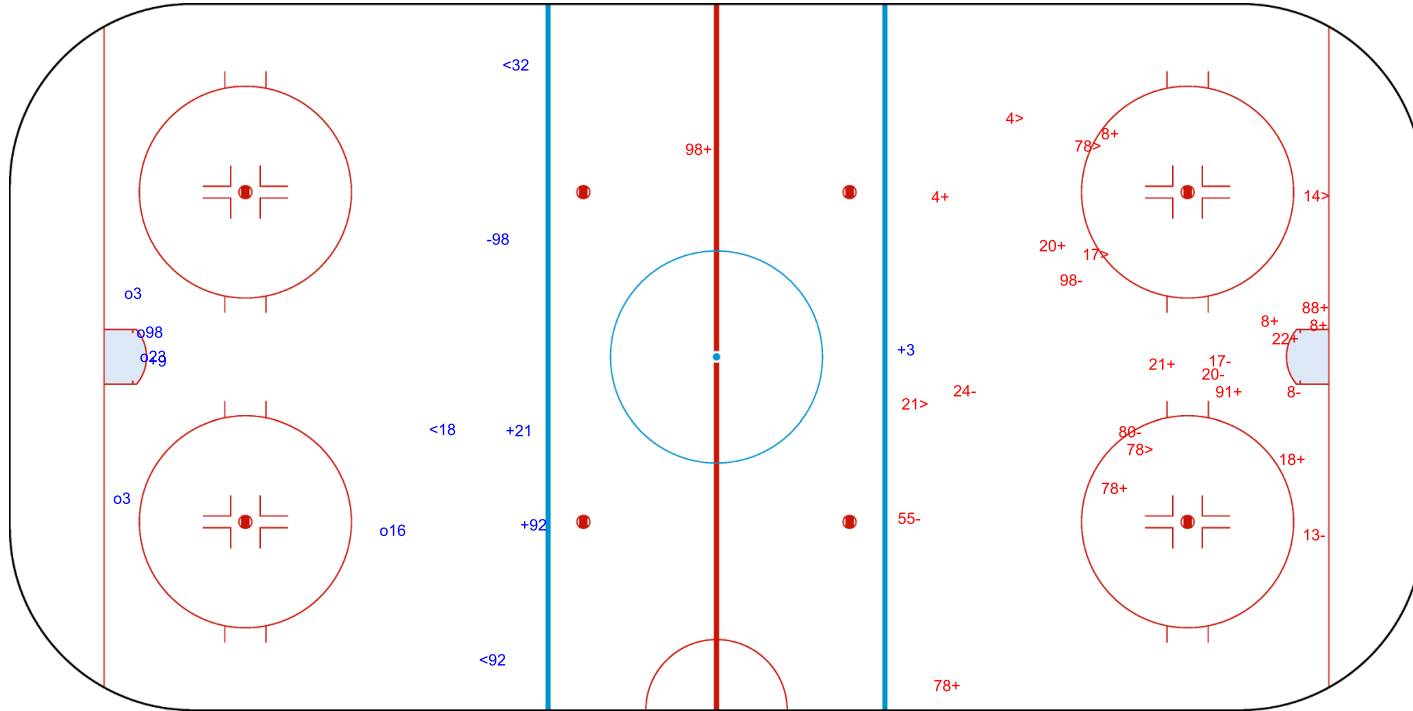

SPG (-): 4

GK 50 of CAN

Shots by AUT

Goals (o): 5 SSG (+): 4
SSP (<): 3 SPG (-): 1

GK 50 of CAN

CAN → 3rd Period ← AUT

Shots by CAN

Goals (o): 0 SSG (+): 13
SSP (>): 6 SPG (-): 8