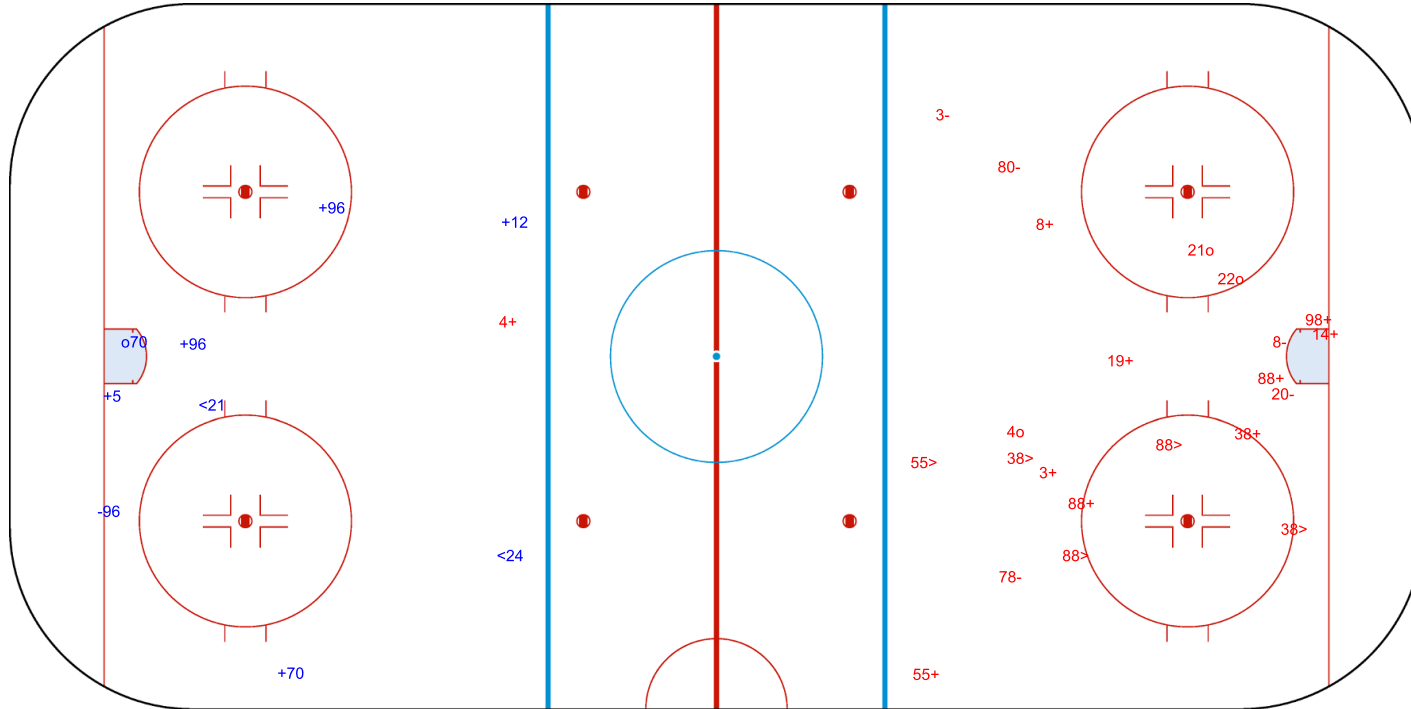

SHOT CHART
CAN - AUT

Shots by AUT
Goals (o): 1
SSP (<): 2
SSG (+): 5
SPG (-): 1

GK 50 of CAN

1st Period

Shots by CAN
Goals (o): 3
SSP (>): 5
SSG (+): 10
SPG (-): 5

GK 31 of AUT

ICE HOCKEY
WORLD CHAMPIONSHIP
CZECHIA
Prague - Ostrava

Czechia
Prague, Ostrava
PRAGUE ARENA

TUE 14 MAY 2024
START TIME 20:20

IIHF ICE HOCKEY WORLD CHAMPIONSHIP

PRELIMINARY ROUND - GROUP A, GAME 23

INTERNATIONAL
ICE HOCKEY
FEDERATION

Shots by CAN

Goals (o): 3

SSG (+): 19