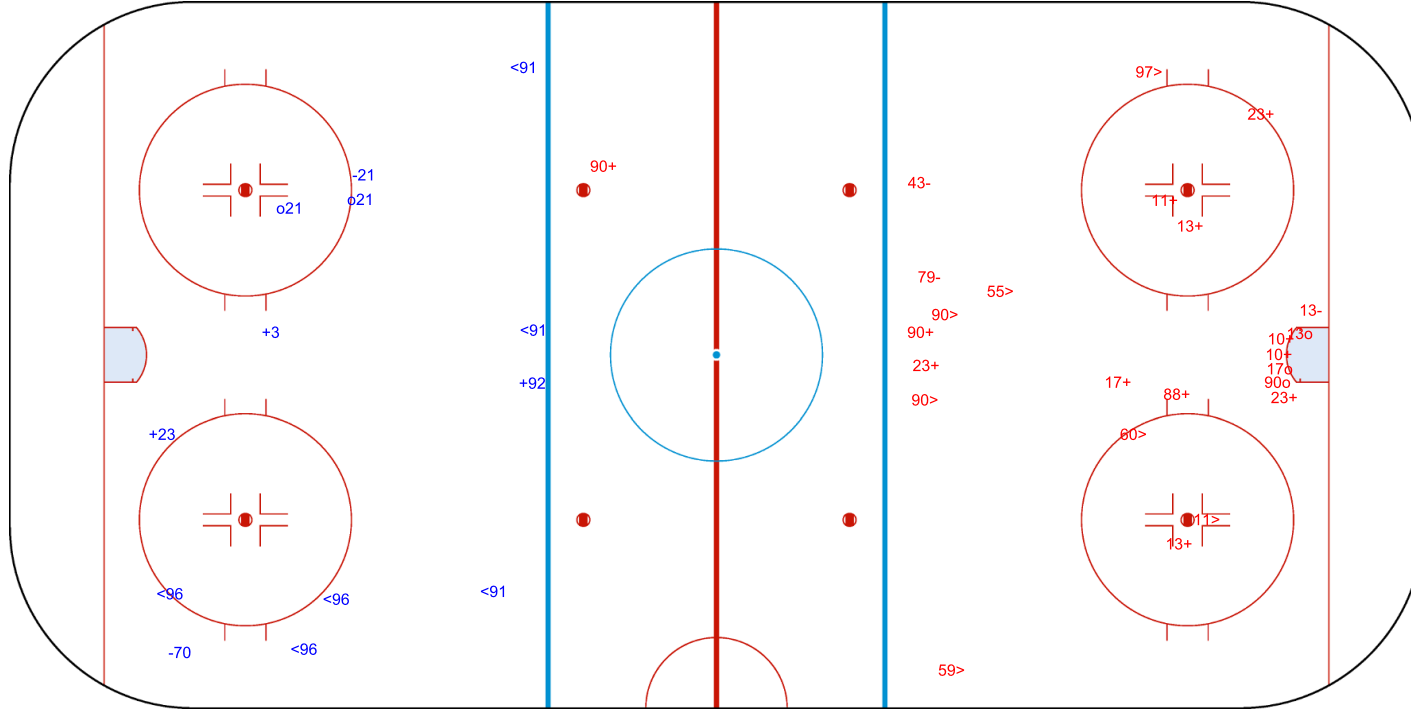

SHOT CHART
AUT - SUI

Shots by SUI
Goals (o): 1
SSP (<): 3
SSG (+): 6
SPG (-): 3

GK 30 of AUT

1st Period

Shots by AUT
Goals (o): 2
SSP (>): 3
SSG (+): 5
SPG (-): 2

GK 20 of SUI

Shots by AUT

Goals (o): 2 SSG (+): 3
SSP (<): 6 SPG (-): 2

GK 20 of SUI

SUI → 2nd Period ← AUT

Shots by SUI

Goals (o): 3 SSG (+): 12
SSP (>): 7 SPG (-): 3

GK 30 of AUT

Shots by SUI
Goals (o): 2
SSP (<): 6
SSG (+): 12
SPG (-): 4

GK 30 of AUT

AUT → 3rd Period ← SUI