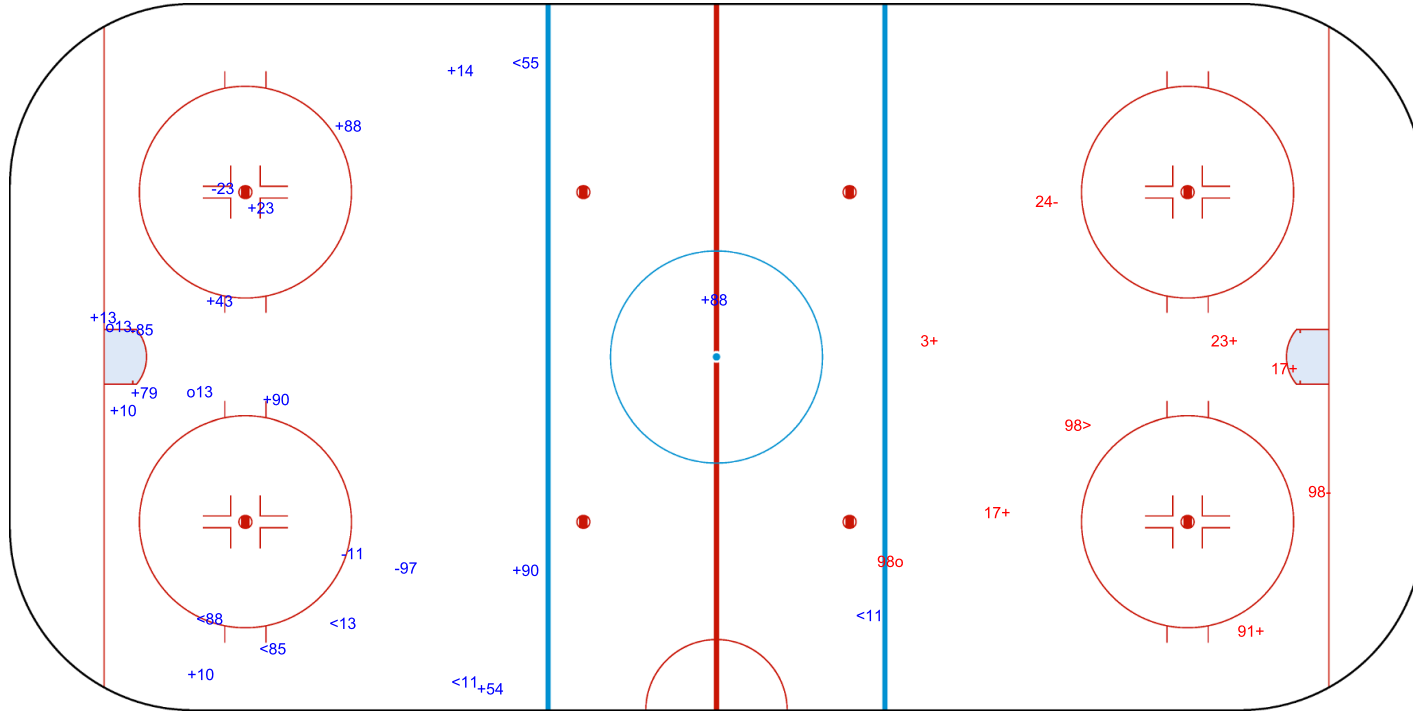

Shots by SUI
Goals (o): 2
SSP (<): 6
SSG (+): 12
SPG (-): 4

GK 30 of AUT

AUT → 3rd Period ← SUI

Shots by AUT
Goals (o): 1
SSP (>): 1
SSG (+): 5
SPG (-): 2

GK 20 of SUI

GK 40 of SUI

Legend:	
GK	Goalkeeper
SPG	Shots past goal
SSG	Shots saved by goalkeeper
SSP	Shots saved by player