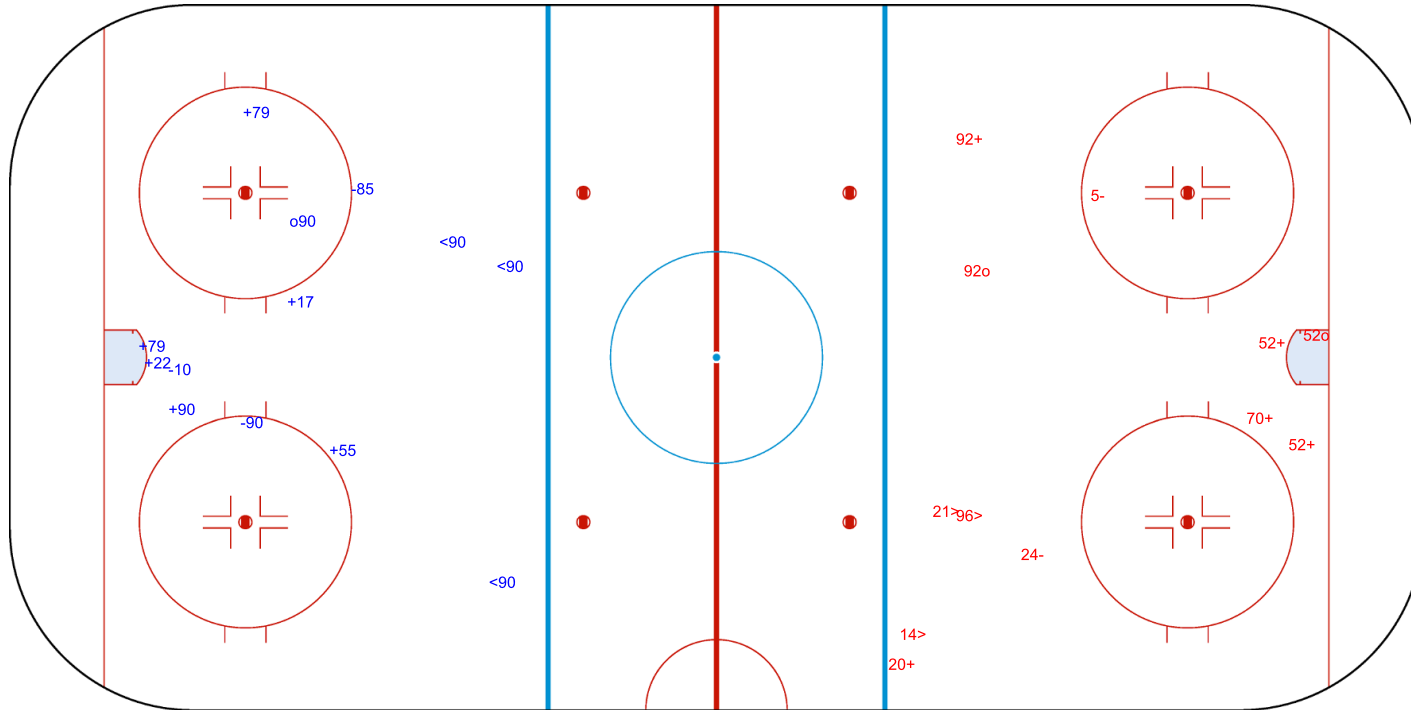

SHOT CHART
AUT - SUI

Shots by SUI
Goals (o): 1
SSP (<): 3
SSG (+): 6
SPG (-): 3

GK 30 of AUT

1st Period

Shots by AUT
Goals (o): 2
SSP (>): 3
SSG (+): 5
SPG (-): 2

GK 20 of SUI

Shots by AUT

Goals (o): 2 SSG (+): 3
SSP (<): 6 SPG (-): 2

GK 20 of SUI

SUI → 2nd Period ← AUT

Shots by SUI

Goals (o): 3 SSG (+): 12
SSP (>): 7 SPG (-): 3

GK 30 of AUT

Shots by SUI
Goals (o): 2
SSP (<): 6
SSG (+): 12
SPG (-): 4

GK 30 of AUT

AUT → 3rd Period ← SUI