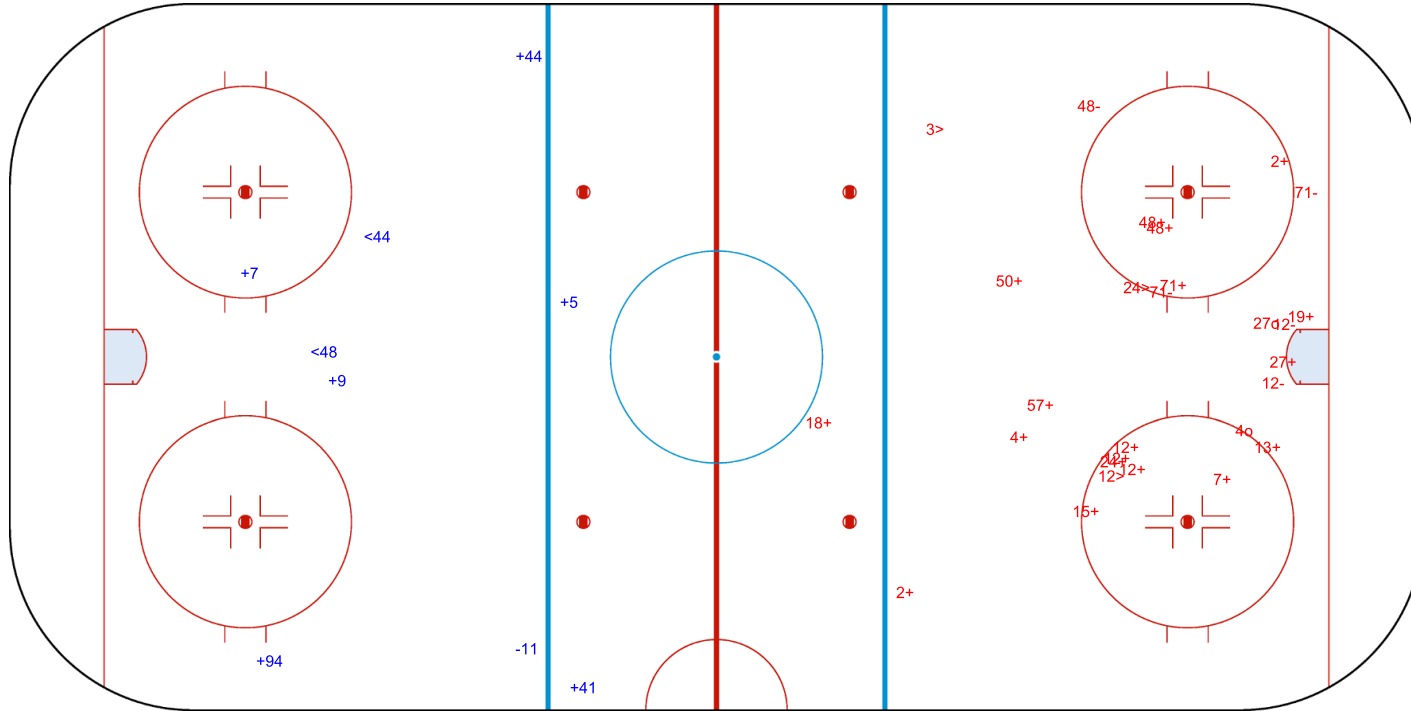

Shots by GBR

Goals (o): 0   SSG (+): 6
SSP (-): 2   SPG (-): 1

GK 33 of FIN

FIN → 3rd Period ← GBR

Shots by FIN

Goals (o): 2   SSG (+): 18
SSP (>): 3   SPG (-): 5

GK 33 of GBR

Legend:		
GK	Goalkeeper	
SPG	Shots past goal	
SSG	Shots saved by goalkeeper	
SSP	Shots saved by player