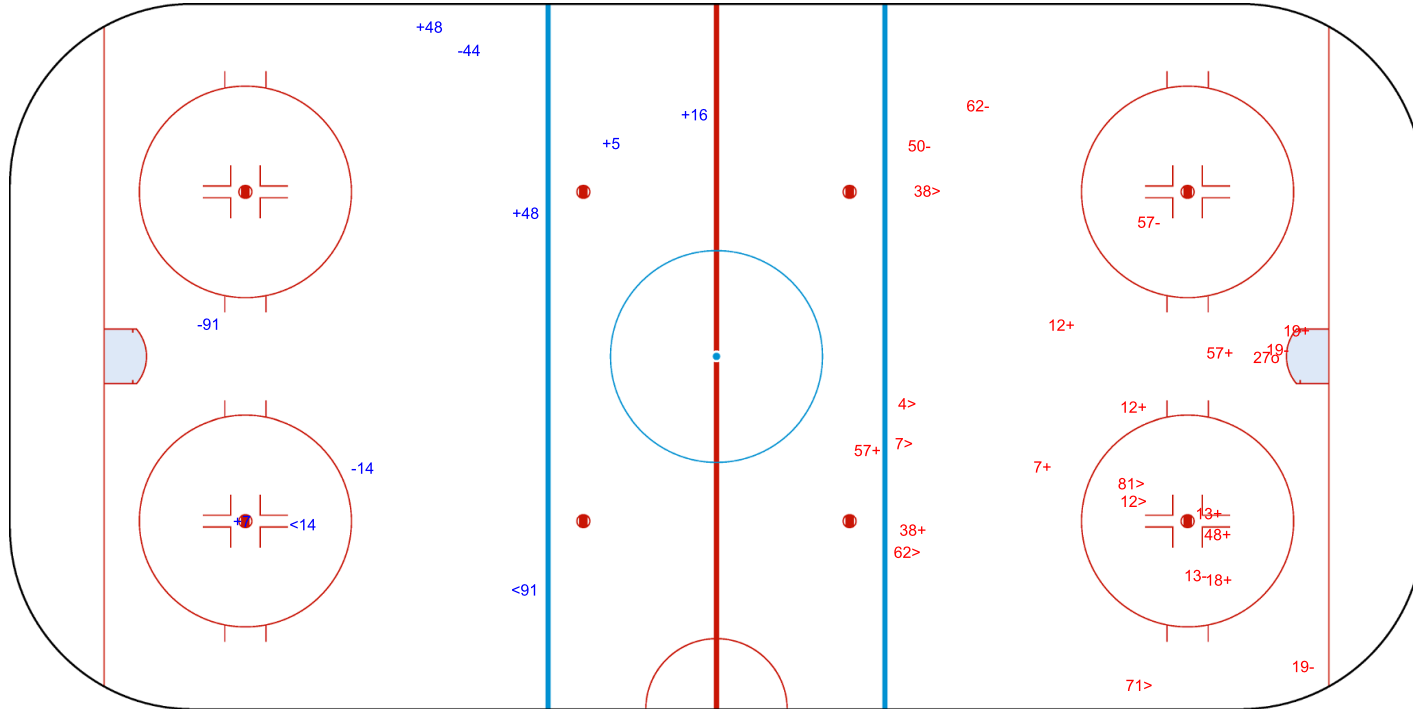

SHOT CHART
FIN - GBR

Shots by GBR
Goals (o): 0
SSP (<): 2
SSG (+): 5
SPG (-): 3

GK 33 of FIN

FIN → 1st Period ← GBR

Shots by FIN
Goals (o): 1
SSP (>): 7
SSG (+): 10
SPG (-): 6

GK 33 of GBR

Shots by FIN
Goals (o): 5
SSP (<): 7
SSG (+): 11
SPG (-): 6

GK 33 of GBR

Shots by GBR
Goals (o): 0
SSP (>): 0
SSG (+): 3
SPG (-): 1

GK 33 of FIN

Shots by GBR

Goals (o): 0 SSG (+): 6
SSP (-): 2 SPG (-): 1

GK 33 of FIN

FIN → 3rd Period ← GBR

Shots by FIN