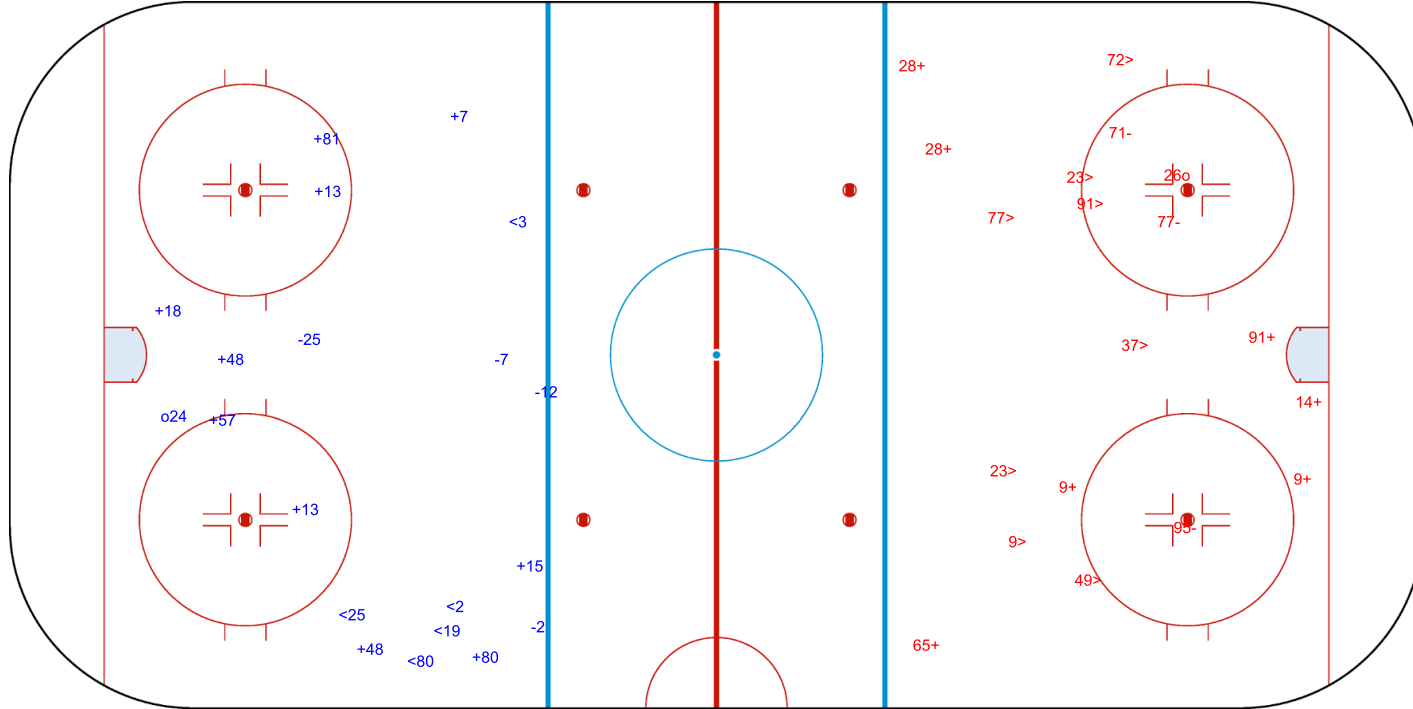

Shots by FIN
Goals (o): 1
SSP (<): 5

GK 35 of SWE

SSG (+): 10
SPG (-): 4

SWE → 3rd Period ← FIN

Shots by SWE
Goals (o): 1
SSP (>): 8

GK 33 of FIN