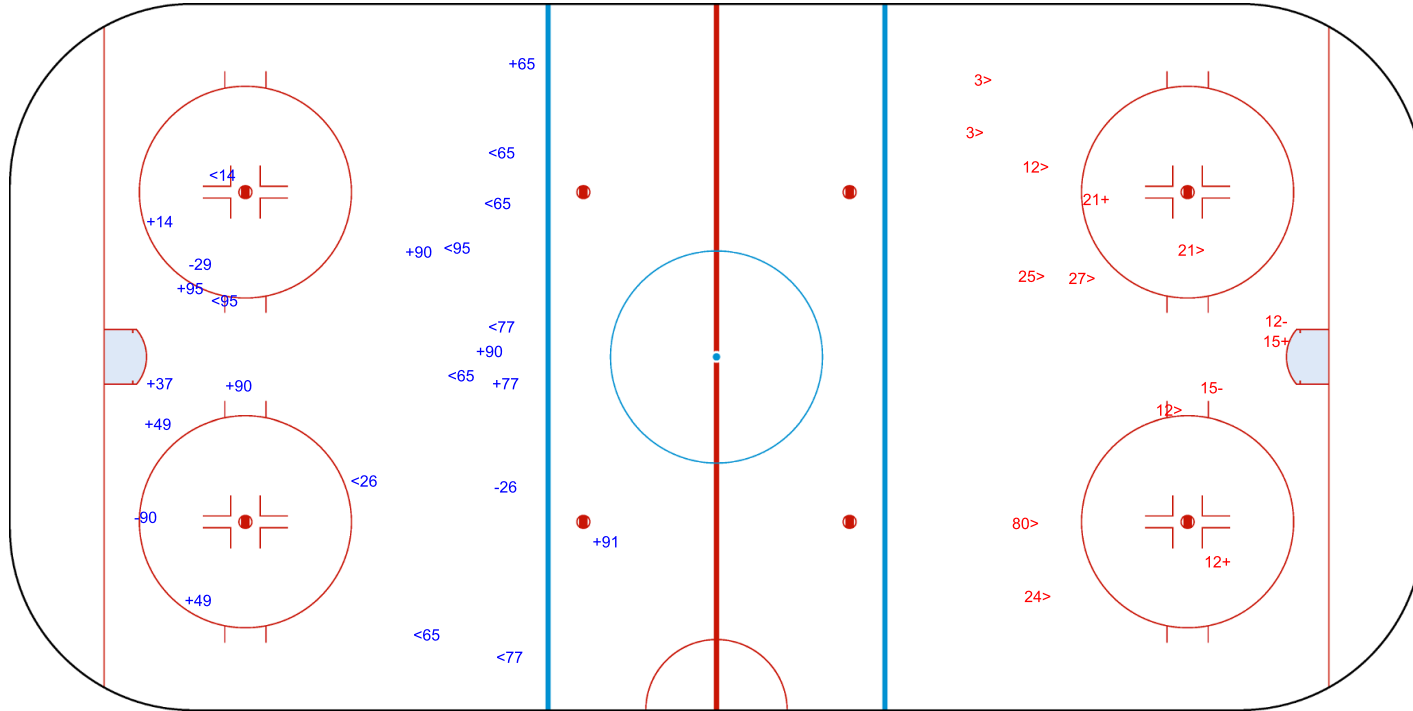

SHOT CHART
SWE - FIN

Shots by FIN
Goals (o): 0
SSP (<): 1
SSG (+): 5
SPG (-): 3

GK 35 of SWE

Shots by SWE
Goals (o): 0
SSP (>): 10
SSG (+): 13
SPG (-): 7

GK 33 of FIN

Shots by SWE

Goals (o): 0 SSG (+): 11
SSP (<): 10 SPG (-): 3

GK 33 of FIN

FIN → 2nd Period ← SWE

Shots by FIN

Goals (o): 0 SSG (+): 3
SSP (>): 9 SPG (-): 2

GK 35 of SWE

Shots by FIN
Goals (o): 1
SSP (<): 5

GK 35 of SWE

SSG (+): 10
SPG (-): 4