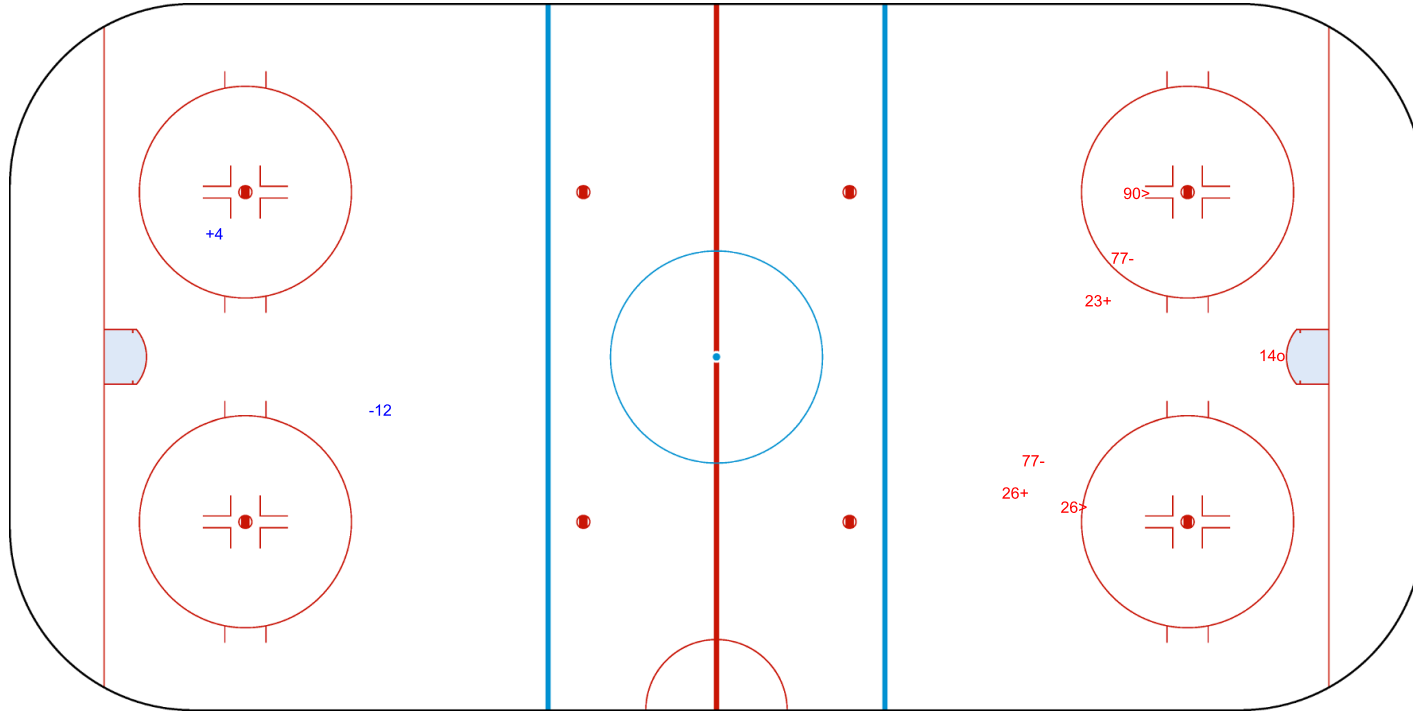

SWE → 3rd Period ← FIN

Shots by SWE
Goals (o): 1
SSP (>): 8

GK 33 of FIN

Shots by FIN
Goals (o): 0
SSP (<): 0

SSG (+): 1
SPG (-): 1

GK 35 of SWE

SWE → Overtime ← FIN

Shots by SWE
Goals (o): 1
SSP (>): 2