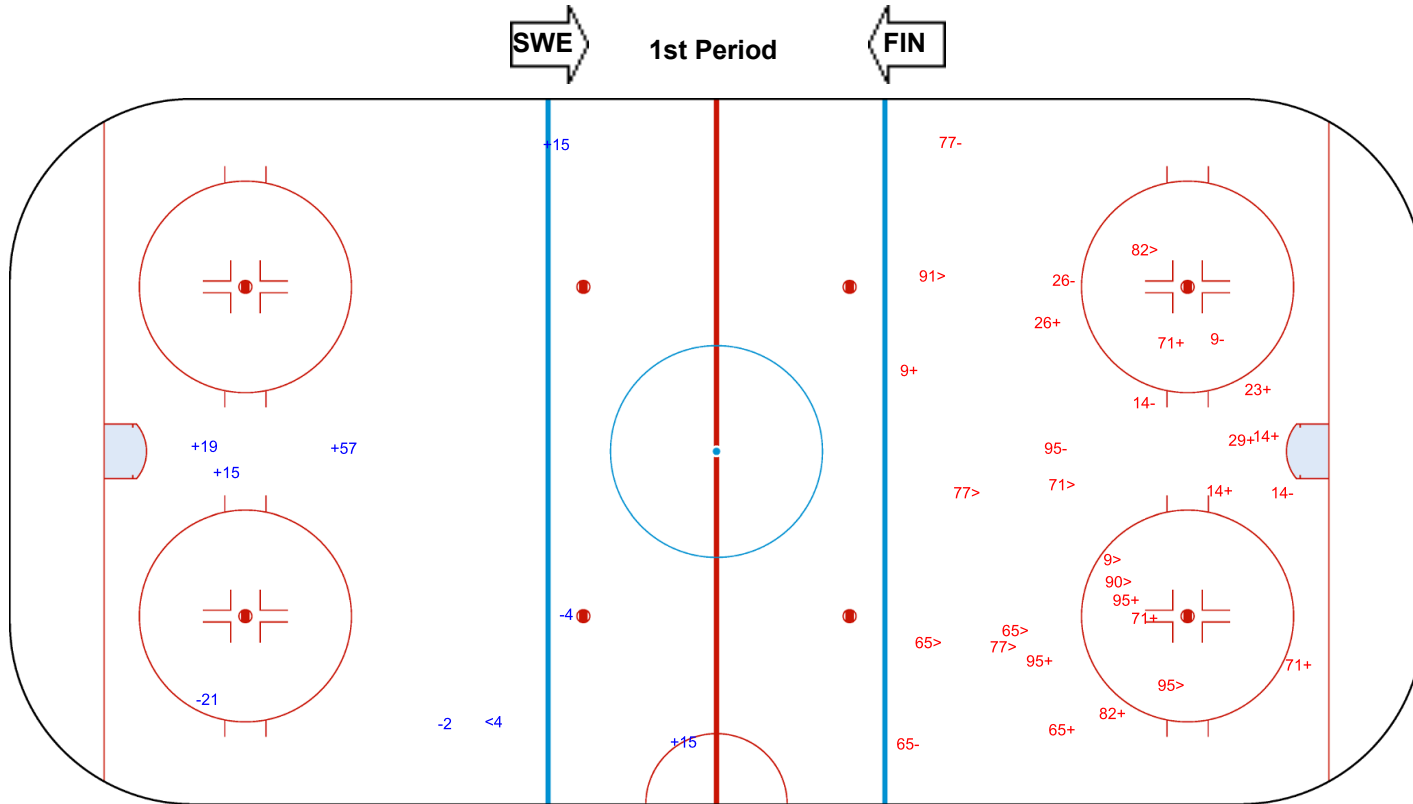

SHOT CHART
SWE - FIN

Shots by FIN
Goals (o): 0
SSP (<): 1
SSG (+): 5
SPG (-): 3

GK 35 of SWE

Shots by SWE
Goals (o): 0
SSP (>): 10
SSG (+): 13
SPG (-): 7

GK 33 of FIN

Shots by SWE

Goals (o): 0 SSG (+): 11
SSP (<): 10 SPG (-): 3

GK 33 of FIN

FIN → 2nd Period ← SWE

Shots by FIN

Goals (o): 0 SSG (+): 3
SSP (>): 9 SPG (-): 2

GK 35 of SWE

Shots by FIN
Goals (o): 1
SSP (<): 5

GK 35 of SWE

SSG (+): 10
SPG (-): 4