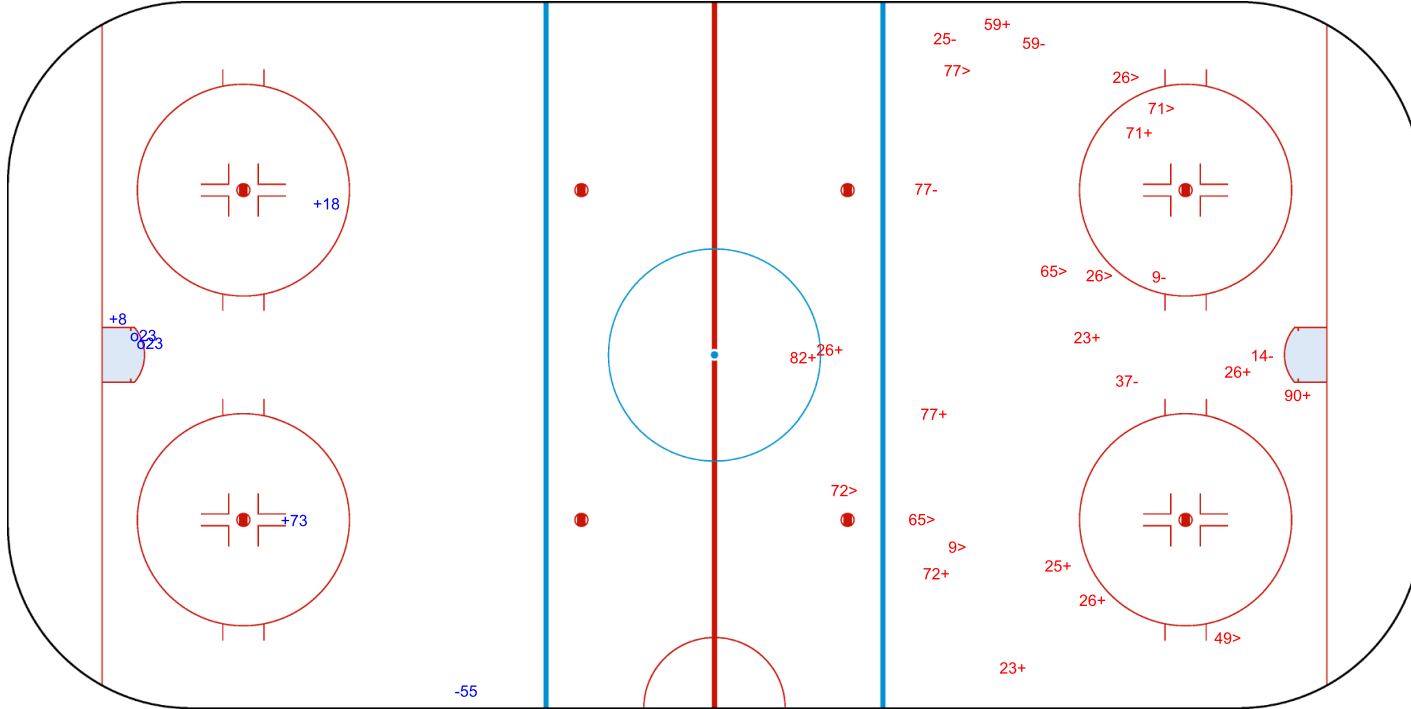

SAT 25 MAY 2024
START TIME 14:20

IIHF ICE HOCKEY WORLD CHAMPIONSHIP

SEMIFINALS, GAME 61

INTERNATIONAL
ICE HOCKEY
FEDERATION

Shots by CZE

Goals (o): 2 SSG (+): 3
SSP (<): 0 SPG (-): 1

GK 33 of SWE

SWE **3rd Period** **CZE**