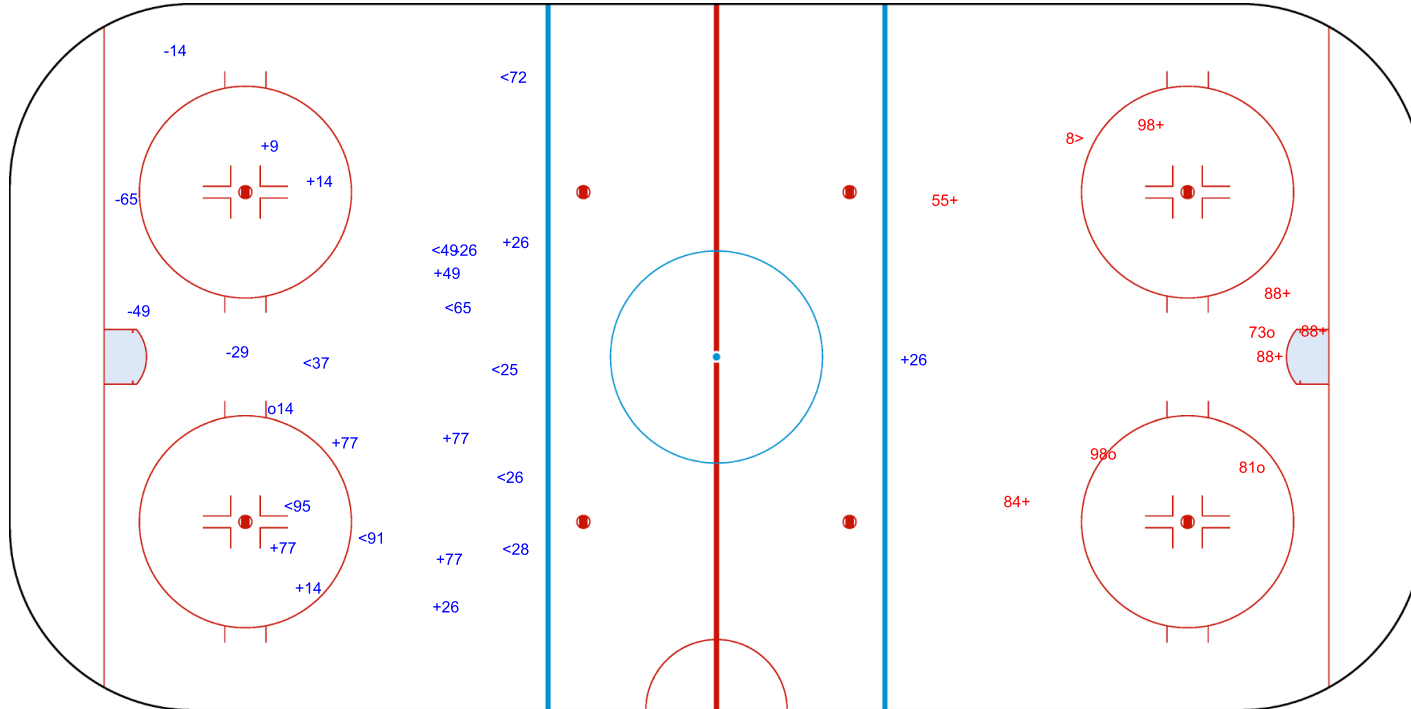

GK 1 of CZE

CZE → 2nd Period ← SWE

Shots by CZE

Goals (o): 3 SSG (+): 6
SSP (>): 1 SPG (-): 0

GK 33 of SWE

GK 35 of SWE

ICE HOCKEY
WORLD
CHAMPIONSHIP
CZECHIA
Prague - Ostrava

Czechia
Prague, Ostrava
PRAGUE ARENA

SAT 25 MAY 2024
START TIME 14:20

IIHF ICE HOCKEY WORLD CHAMPIONSHIP

SEMIFINALS, GAME 61

INTERNATIONAL
ICE HOCKEY
FEDERATION

Shots by CZE

Goals (o): 2 SSG (+): 3
SSP (<): 0 SPG (-): 1

GK 33 of SWE

SWE **3rd Period** **CZE**