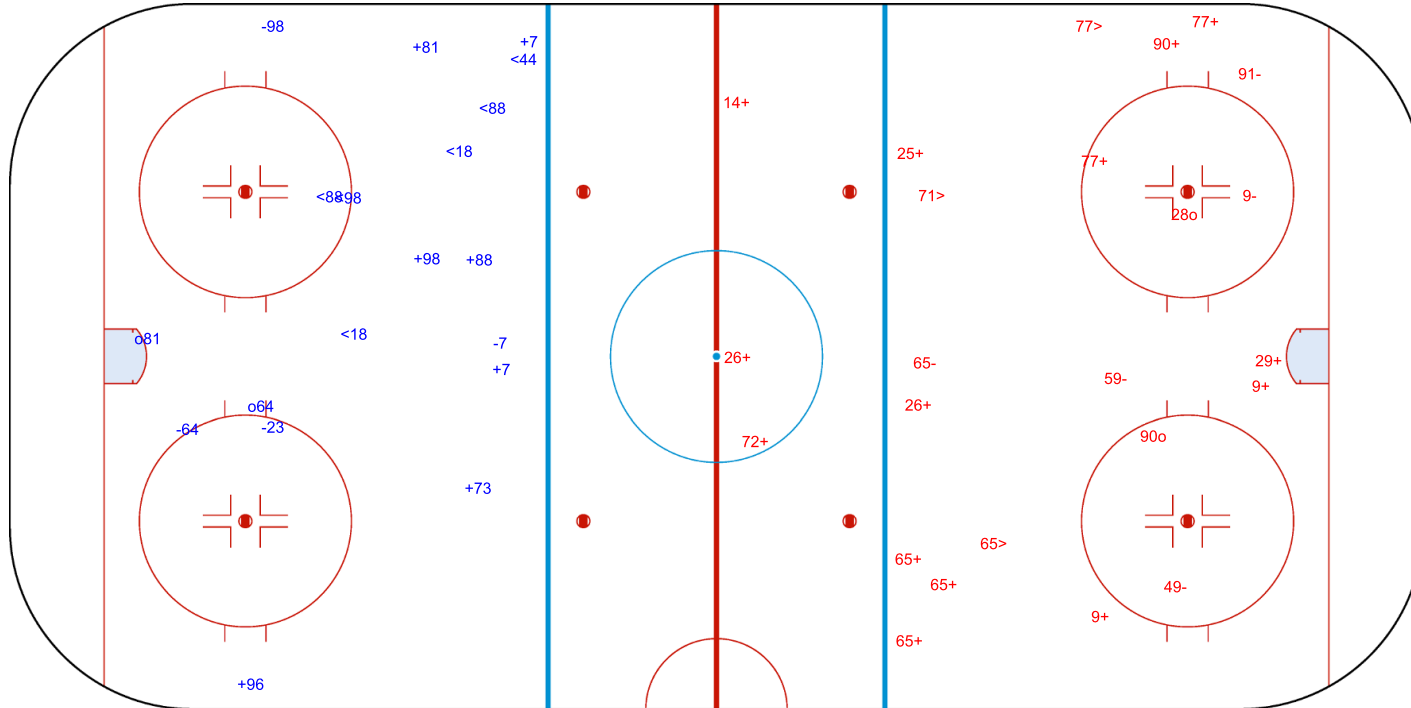

SHOT CHART
SWE - CZE

Shots by CZE
Goals (o): 2
SSP (<): 6
SSG (+): 7
SPG (-): 4

GK 35 of SWE

1st Period

Shots by SWE
Goals (o): 2
SSP (>): 3
SSG (+): 14
SPG (-): 5

GK 1 of CZE

Shots by SWE

Goals (o): 1 SSG (+): 11
SSP (<): 9 SPG (-): 5

GK 1 of CZE

CZE → 2nd Period ← SWE

Shots by CZE

Goals (o): 3 SSG (+): 6
SSP (>): 1 SPG (-): 0

GK 33 of SWE

GK 35 of SWE

ICE HOCKEY
WORLD
CHAMPIONSHIP
CZECHIA
Prague - Ostrava

Czechia
Prague, Ostrava
PRAGUE ARENA