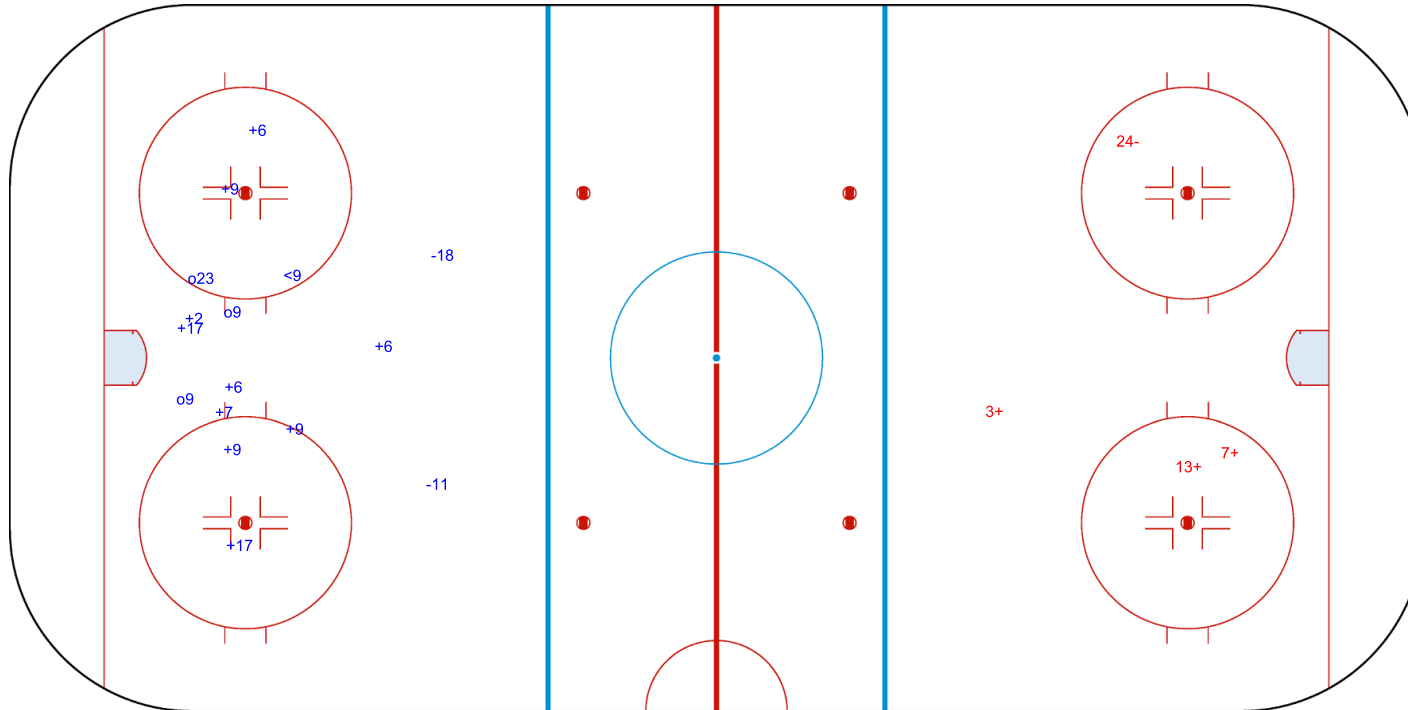

2022

ICE HOCKEY
WOMEN'S WORLD
CHAMPIONSHIP
BULGARIA
Sofia
Division III - Group A

WINTER SPORTS PALACE

SAT 9 APR 2022

START TIME 18:30

ICE HOCKEY

IIHF ICE HOCKEY WOMEN'S WORLD CHAMPIONSHIP

ROUND ROBIN, GAME 6

INTERNATIONAL
ICE HOCKEY
FEDERATION

Shots by BEL
Goals (o): 3 SSG (+): 10
SSP (<): 1 SPG (-): 2

GK 1 of BUL

3rd Period

Shots by BUL
Goals (o): 0 SSG (+): 3
SSP (>): 0 SPG (-): 1

GK 1 of BEL

GK 20 of BEL

Legend:	GK Goalkeeper	SPG Shots past goal	SSG Shots saved by goalkeeper	SSP Shots saved by player
----------------	----------------------	----------------------------	--------------------------------------	----------------------------------