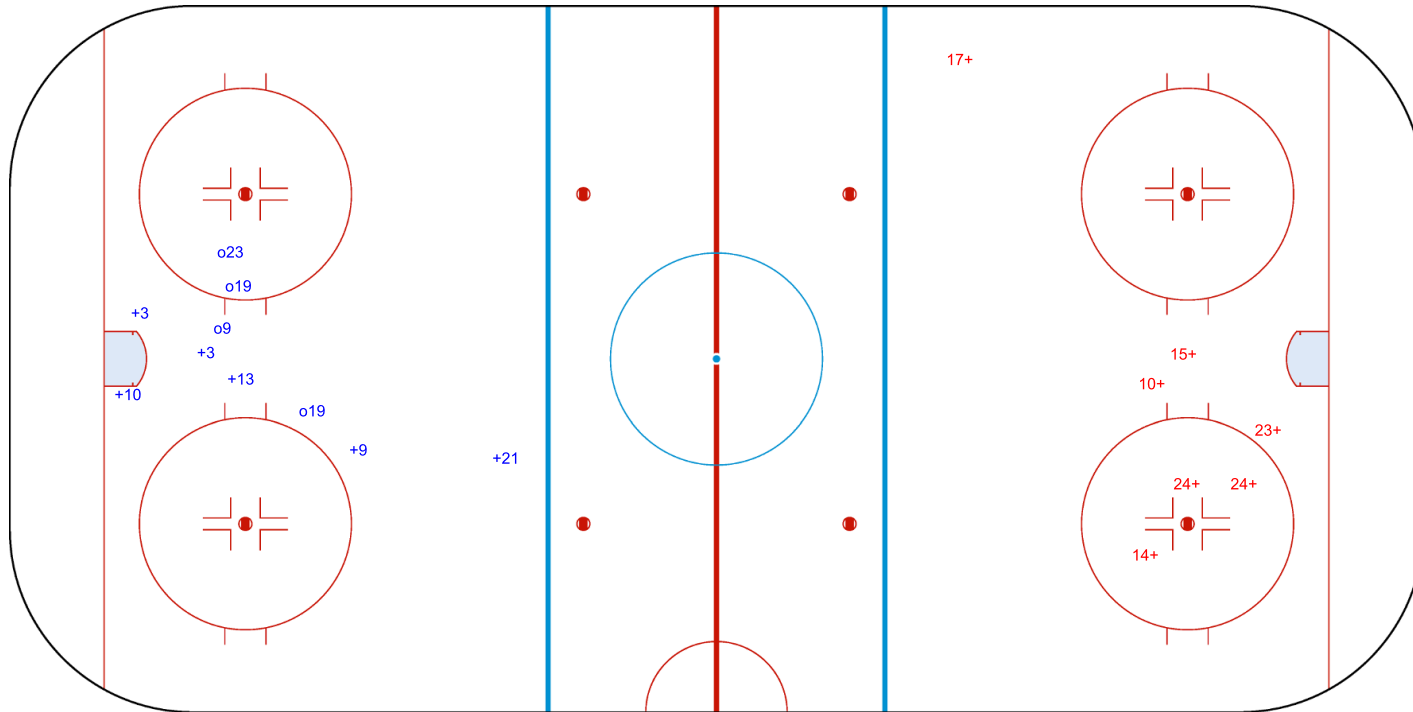

2022

ICE HOCKEY
WOMEN'S WORLD
CHAMPIONSHIP
BULGARIA
Sofia
Division III - Group A

WINTER SPORTS PALACE

SAT 9 APR 2022
START TIME 18:30

ICE HOCKEY
IIHF ICE HOCKEY WOMEN'S WORLD CHAMPIONSHIP
ROUND ROBIN, GAME 6

INTERNATIONAL
ICE HOCKEY
FEDERATION

SHOT CHART

BUL - BEL

1st Period

Shots by BEL

Goals (o): 4 SSG (+): 6
SSP (-): 0 SPG (-): 0

GK 1 of BUL

Shots by BUL

Goals (o): 0 SSG (+): 7
SSP (>): 0 SPG (-): 0

GK 20 of BEL

2022

ICE HOCKEY
WOMEN'S WORLD
CHAMPIONSHIP
BULGARIA
Sofia
Division III - Group A

WINTER SPORTS PALACE

SAT 9 APR 2022

START TIME 18:30

ICE HOCKEY