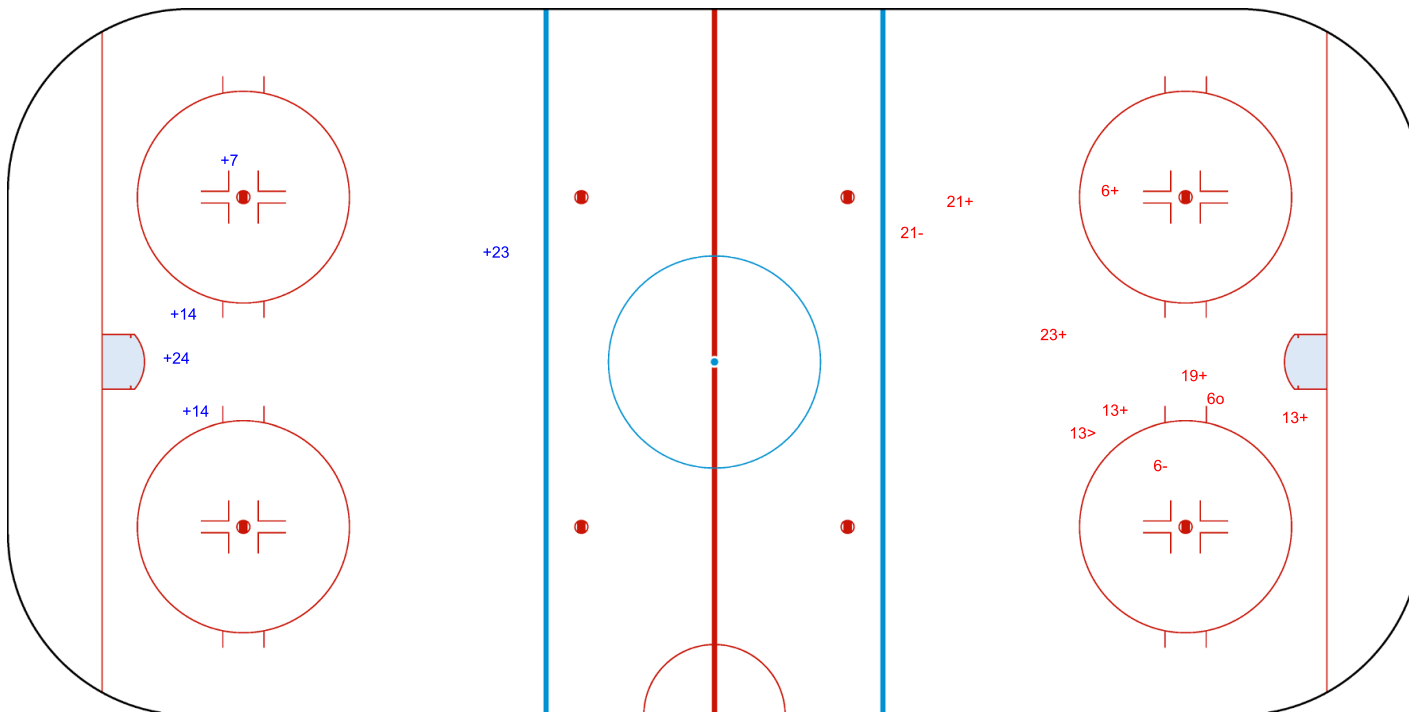

IIHF ICE HOCKEY WOMEN'S WORLD CHAMPIONSHIP

ROUND ROBIN, GAME 6

INTERNATIONAL
ICE HOCKEY
FEDERATION

Shots by BUL

Goals (o): 0

SSG (+): 5

SSP (<): 0

SPG (-): 0

GK 20 of BEL

2nd Period

Shots by BEL

Goals (o): 1

SSG (+): 6

SSP (>): 1

SPG (-): 2

GK 1 of BUL

2022

ICE HOCKEY
WOMEN'S WORLD
CHAMPIONSHIP
BULGARIA
Sofia
Division III - Group A

WINTER SPORTS PALACE

SAT 9 APR 2022

START TIME 18:30

ICE HOCKEY

IIHF ICE HOCKEY WOMEN'S WORLD CHAMPIONSHIP

ROUND ROBIN, GAME 6