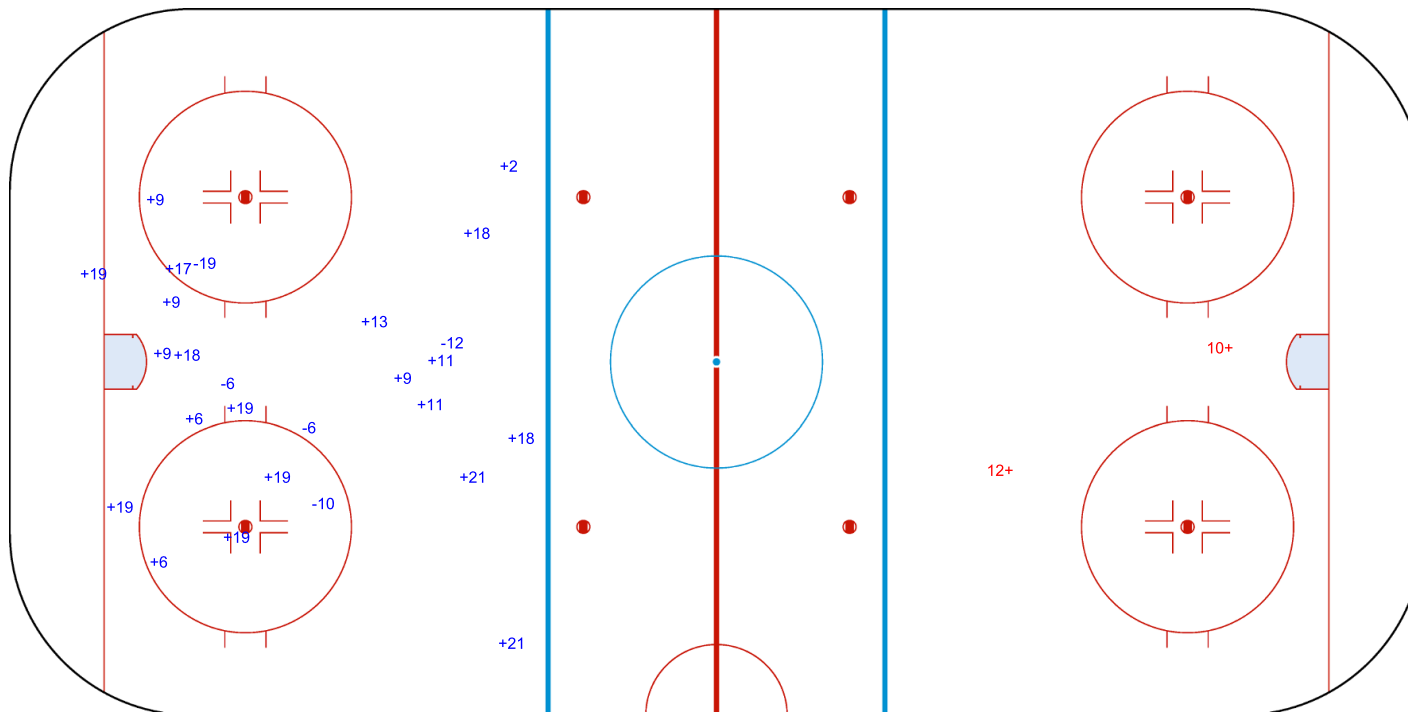

INTERNATIONAL
ICE HOCKEY
FEDERATION

SHOT CHART

LTU - BEL

1st Period

Shots by BEL

Goals (o): 0

SSG (+): 21

SSP (<): 0

SPG (-): 5

Shots by LTU

Goals (o): 0

SSG (+): 2

SSP (>): 0

SPG (-): 0

GK 1 of LTU

GK 20 of BEL

2022

ICE HOCKEY
WOMEN'S WORLD
CHAMPIONSHIP
BULGARIA
Sofia
Division III - Group A

WINTER SPORTS PALACE

THU 7 APR 2022

START TIME 18:30

ICE HOCKEY

IIHF ICE HOCKEY WOMEN'S WORLD CHAMPIONSHIP

ROUND ROBIN, GAME 4