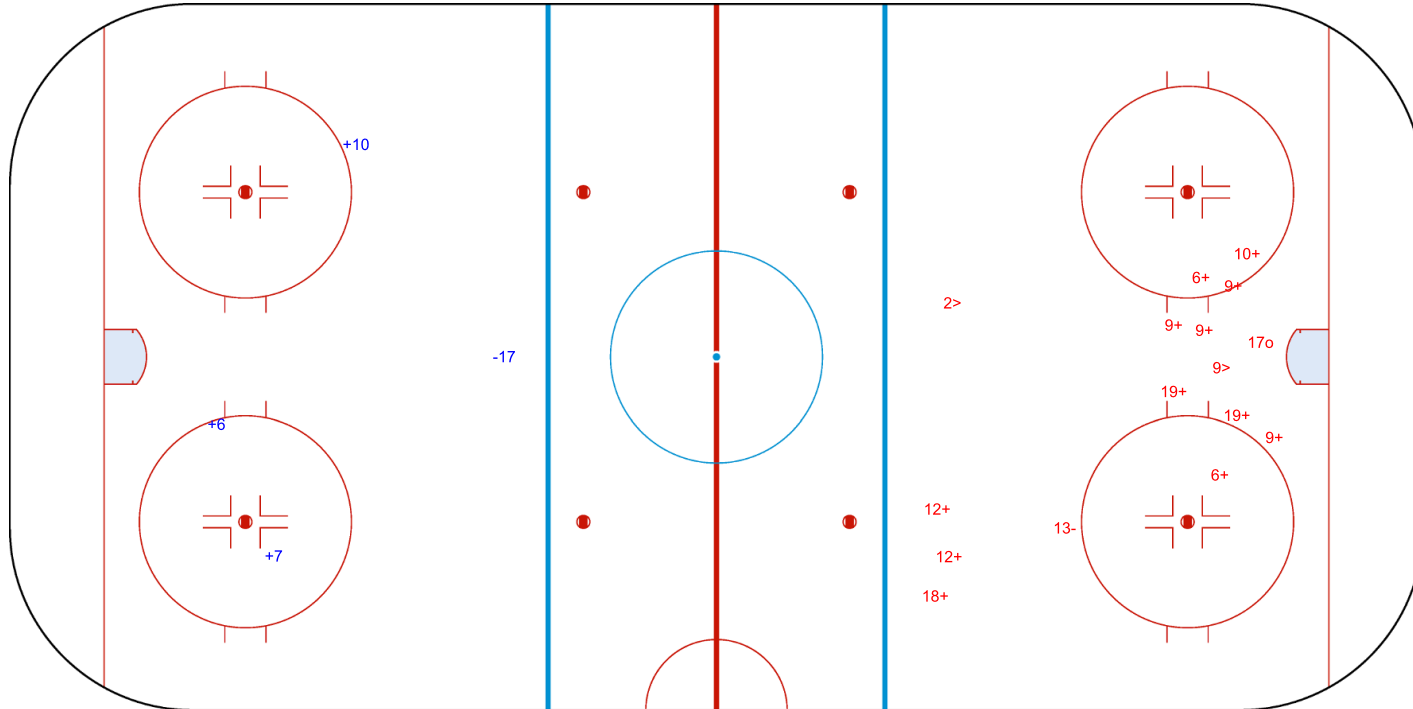

INTERNATIONAL
ICE HOCKEY
FEDERATION

Shots by LTU

Goals (o): 0

SSG (+): 3

SSP (<): 0

SPG (-): 1

GK 20 of BEL

2nd Period

Shots by BEL

Goals (o): 1

SSG (+): 12

SSP (>): 2

SPG (-): 1

o17

GK 1 of LTU

2022

ICE HOCKEY
WOMEN'S WORLD
CHAMPIONSHIP
BULGARIA
Sofia
Division III - Group A

WINTER SPORTS PALACE

THU 7 APR 2022
START TIME 18:30

ICE HOCKEY IIHF ICE HOCKEY WOMEN'S WORLD CHAMPIONSHIP ROUND ROBIN, GAME 4

INTERNATIONAL
ICE HOCKEY
FEDERATION