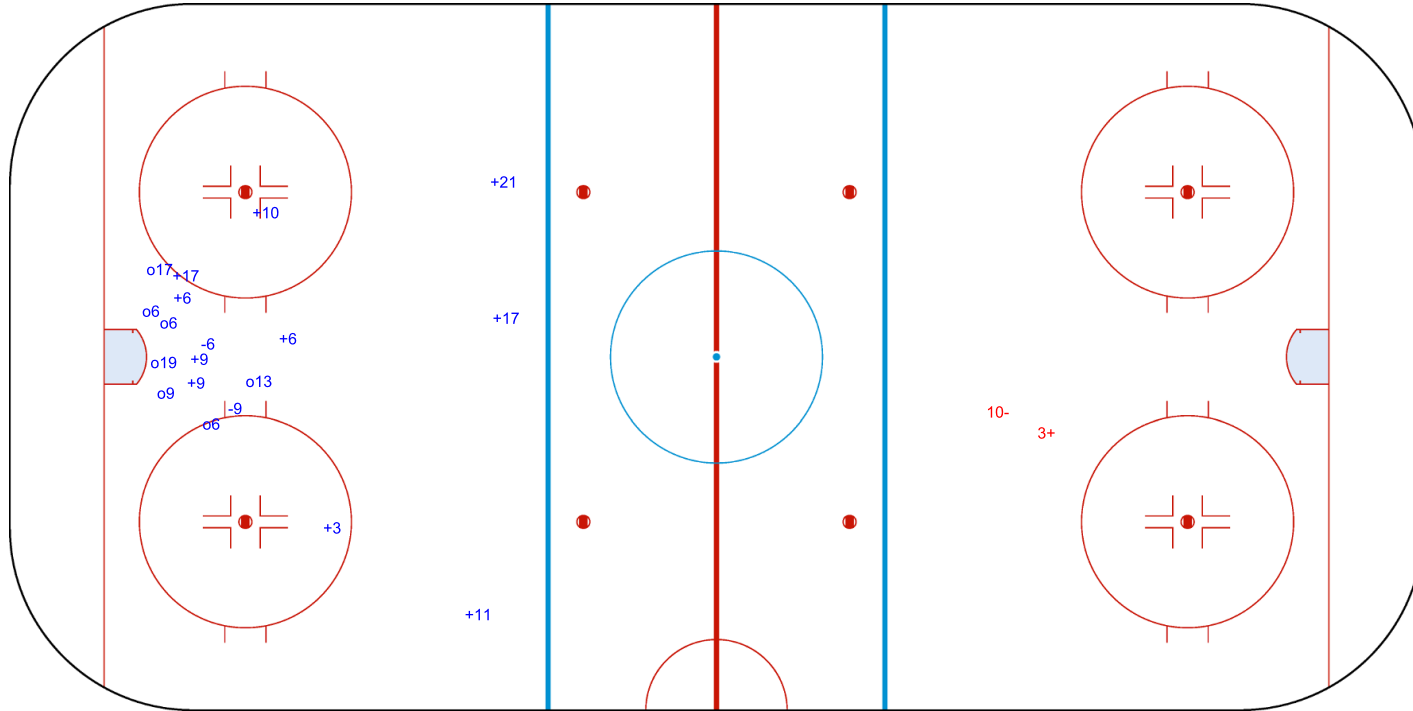

ICE HOCKEY
WOMEN'S WORLD
CHAMPIONSHIP
BULGARIA
Sofia
Division III - Group A

WINTER SPORTS PALACE

THU 7 APR 2022
START TIME 18:30

ICE HOCKEY IIHF ICE HOCKEY WOMEN'S WORLD CHAMPIONSHIP ROUND ROBIN, GAME 4

INTERNATIONAL
ICE HOCKEY
FEDERATION

Shots by BEL
Goals (o): 7 SSG (+): 10
SSP (<): 0 SPG (-): 2

GK 1 of LTU

GK 20 of LTU

LTU → 3rd Period ← BEL

Shots by LTU
Goals (o): 0 SSG (+): 1
SSP (>): 0 SPG (-): 1

GK 20 of BEL

Legend:	GK Goalkeeper	SPG Shots past goal	SSG Shots saved by goalkeeper	SSP Shots saved by player
----------------	----------------------	----------------------------	--------------------------------------	----------------------------------