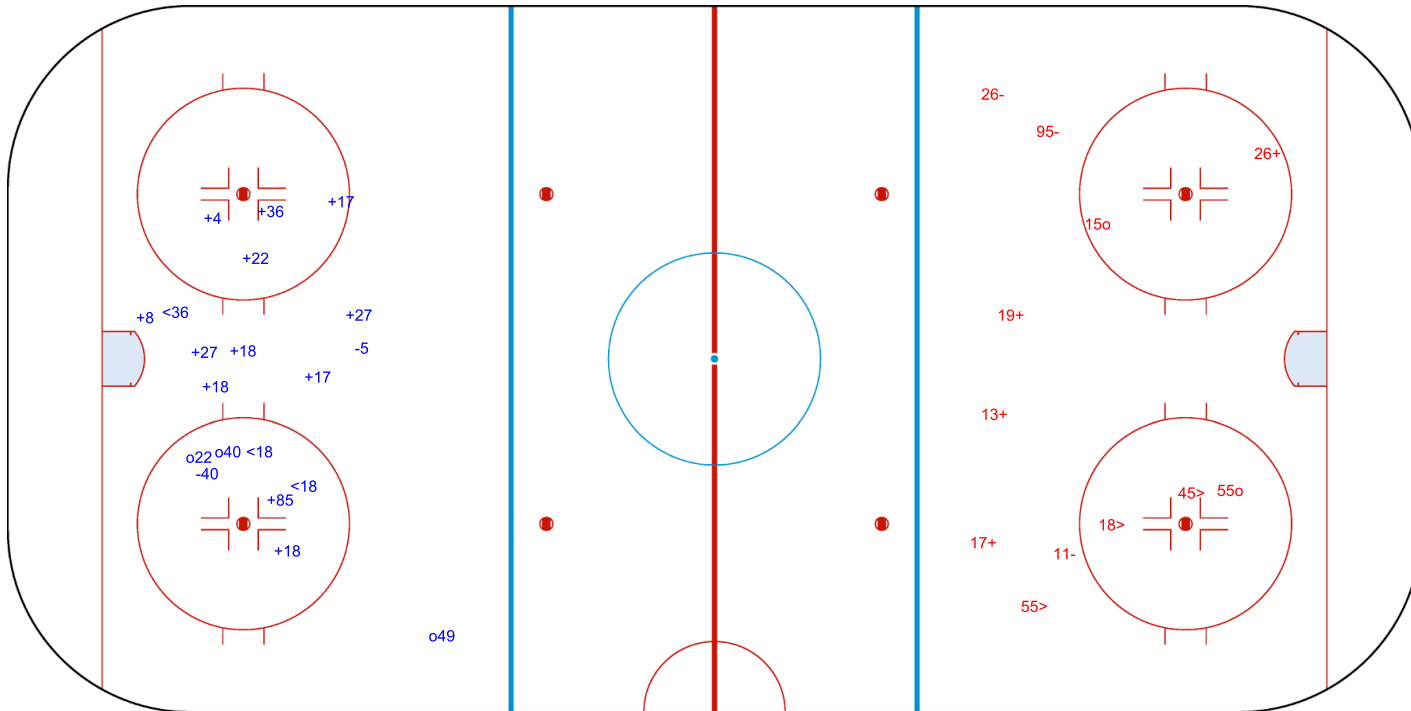

SHOT CHART  
NOR - SLO

Shots by NOR  
Goals (o): 3    SSG (+): 12  
SSP (<): 3    SPG (-): 2

o49  
o22

GK 32 of SLO

o40

GK 35 of SLO

SLO    Period: 1    NOR

Shots by SLO  
Goals (o): 2    SSG (+): 4  
SSP (>): 3    SPG (-): 3

o55  
o15

GK 33 of NOR

Shots by SLO

Goals (o): 0    SSG (+): 7  
SSP (<): 4    SPG (-): 3

GK 33 of NOR

NOR

Period: 2

SLO