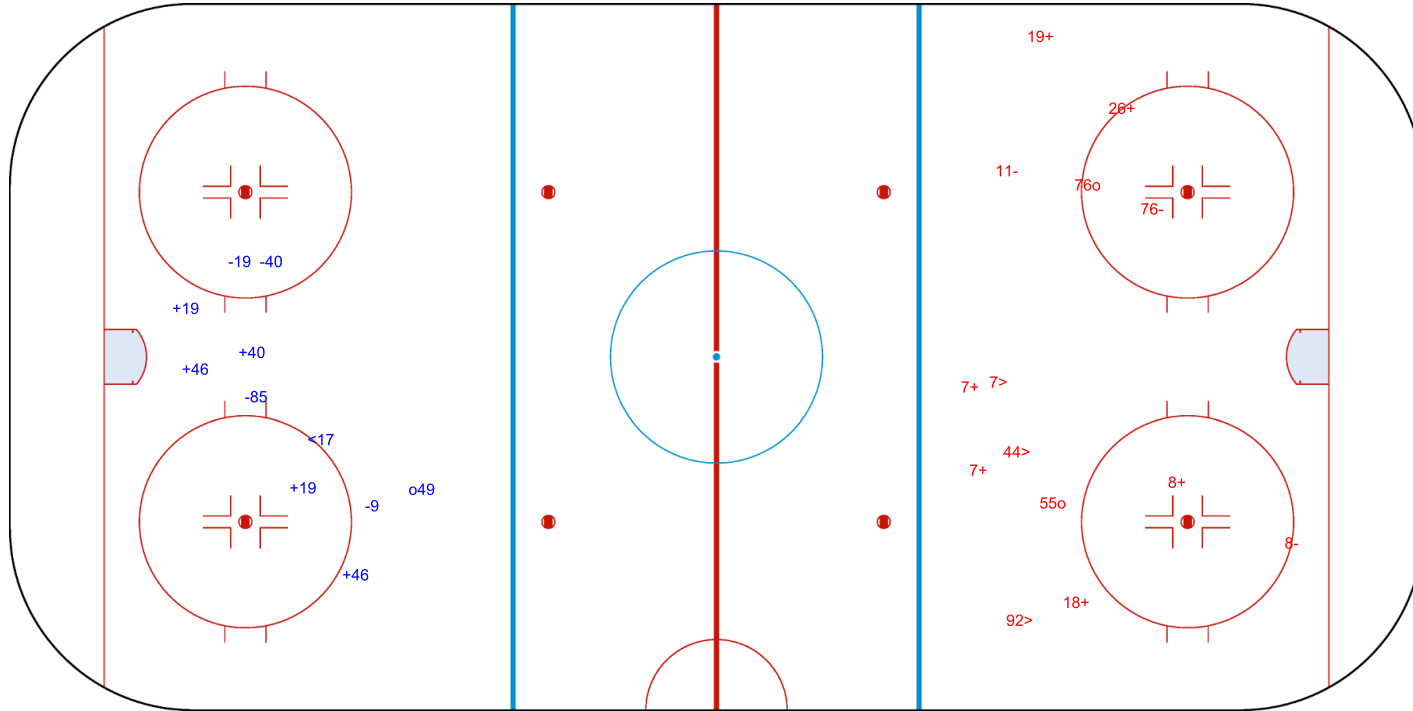

Shots by NOR

Goals (o): 1   SSG (+): 5
SSP (<): 1   SPG (-): 4

GK 35 of SLO

Period: 3

Shots by SLO

Goals (o): 2   SSG (+): 6
SSP (>): 3   SPG (-): 3

GK 33 of NOR

Legend:	
GK	Goalkeeper
SPG	Shots past goal
SSG	Shots saved by goalkeeper
SSP	Shots saved by player