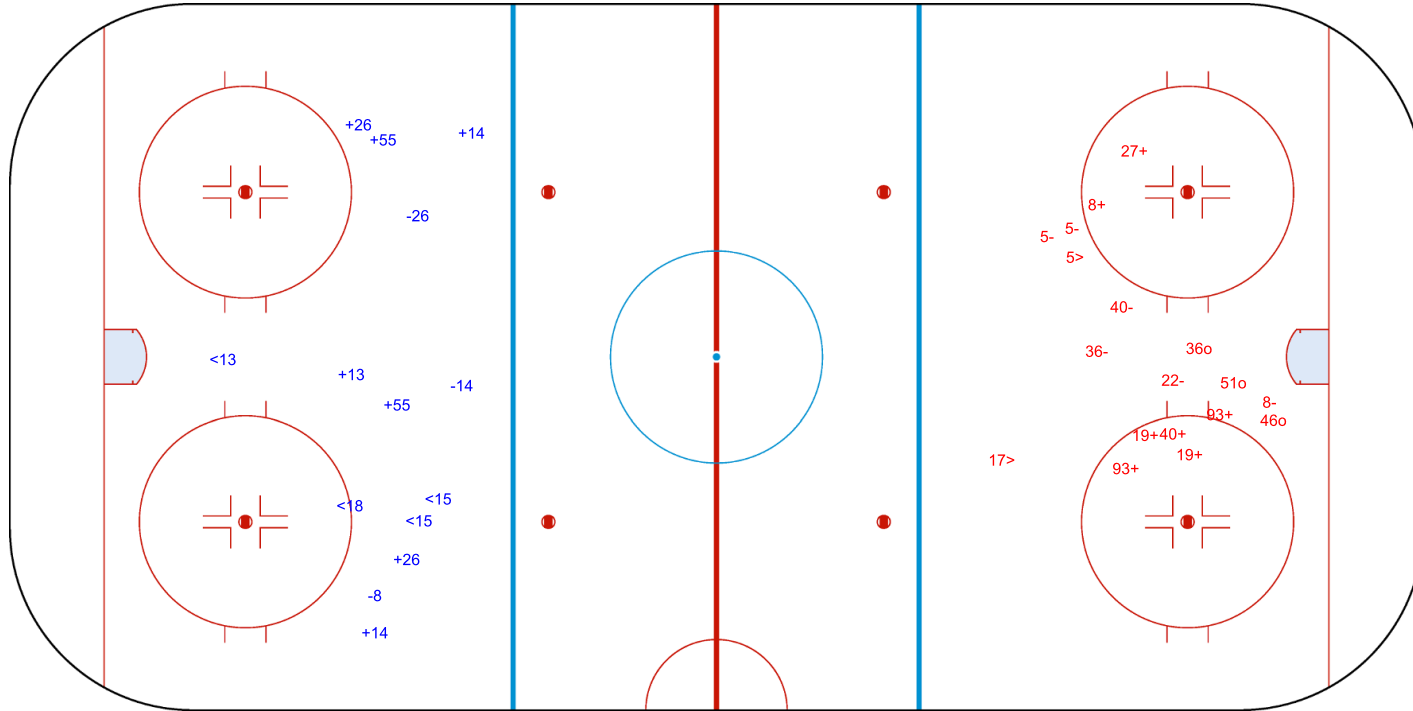

SHOT CHART  
NOR - SLO

Shots by NOR  
Goals (o): 3    SSG (+): 12  
SSP (<): 3    SPG (-): 2

o49  
o22

GK 32 of SLO

o40

GK 35 of SLO

SLO    Period: 1    NOR

Shots by SLO  
Goals (o): 2    SSG (+): 4  
SSP (>): 3    SPG (-): 3

o55  
o15

GK 33 of NOR

Shots by SLO

Goals (o): 0    SSG (+): 7  
SSP (<): 4    SPG (-): 3

GK 33 of NOR

NOR

Period: 2

SLO

Shots by NOR

Goals (o): 3    SSG (+): 7  
SSP (>): 2    SPG (-): 6

GK 35 of SLO

Shots by NOR

Goals (o): 1    SSG (+): 5  
SSP (<): 1    SPG (-): 4

GK 35 of SLO

Period: 3

Shots by SLO