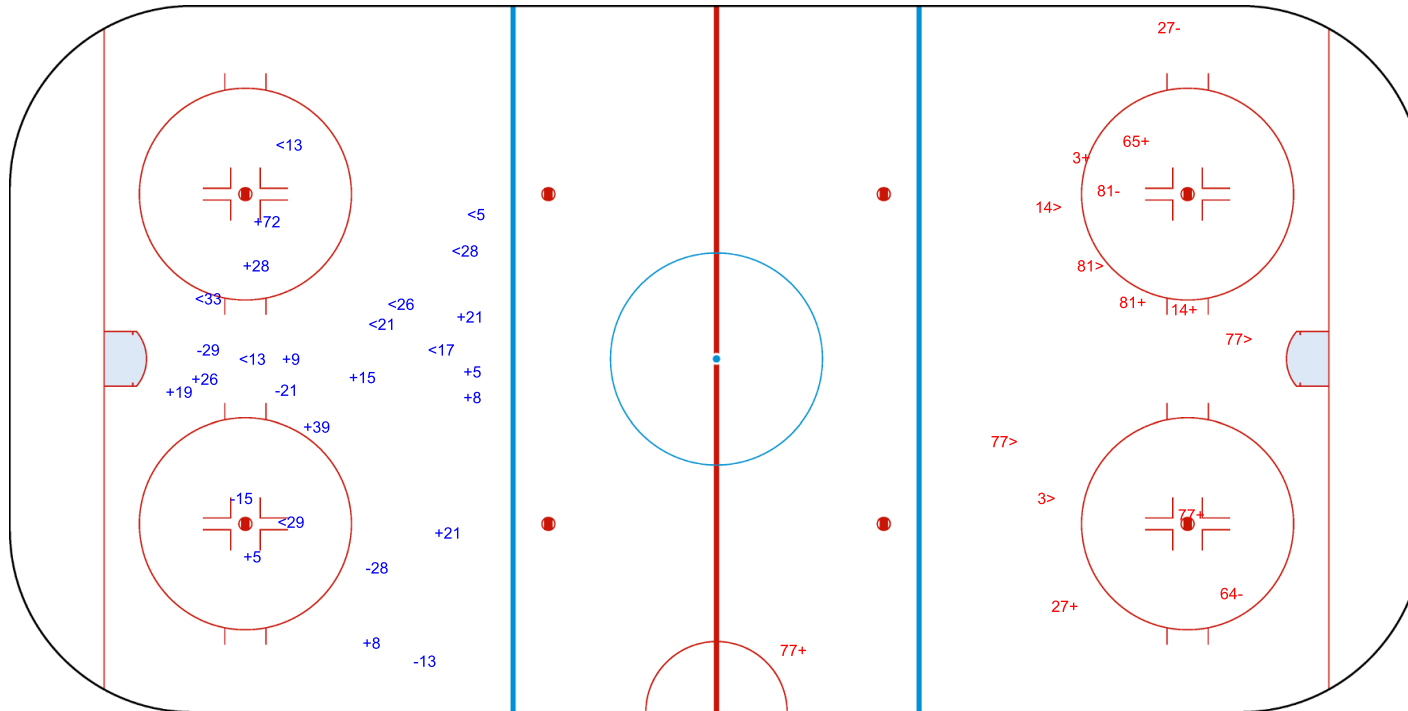

SHOT CHART
LBU - ZEM

Shots by ZEM
Goals (o): 0
SSP (<): 9
SSG (+): 13
SPG (-): 5

GK 31 of LBU

1st Period

Shots by LBU
Goals (o): 0
SSP (>): 5
SSG (+): 7
SPG (-): 3

GK 1 of ZEM

Shots by LBU

Goals (o): 1

SSG (+): 4

SSP (<): 8

SPG (-): 6

o04

GK 1 of ZEM

2nd Period

Shots by ZEM

Goals (o): 1