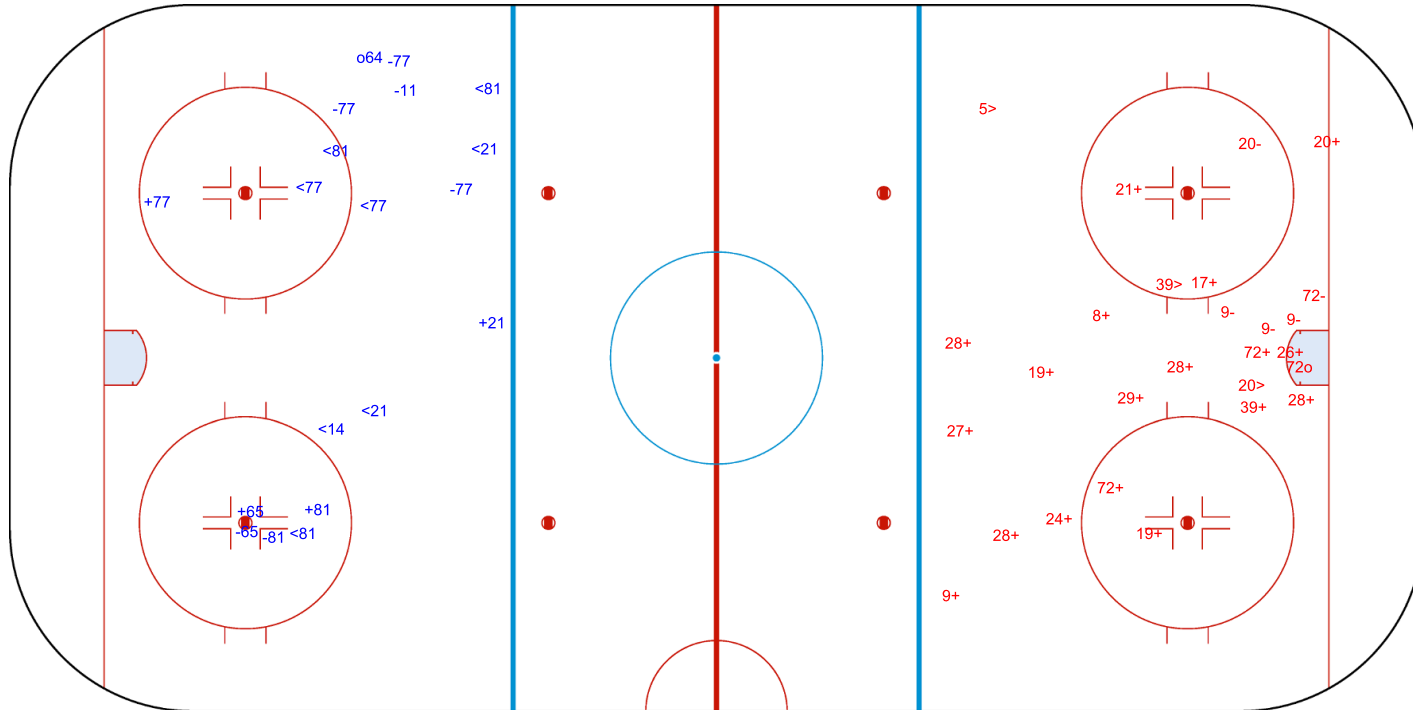

SHOT CHART
LBU - ZEM

Shots by ZEM
Goals (o): 0
SSP (<): 9
SSG (+): 13
SPG (-): 5

GK 31 of LBU

1st Period

Shots by LBU
Goals (o): 0
SSP (>): 5
SSG (+): 7
SPG (-): 3

GK 1 of ZEM

Shots by LBU

Goals (o): 1

SSG (+): 4

SSP (<): 8

SPG (-): 6

o04

GK 1 of ZEM

2nd Period

Shots by ZEM

Goals (o): 1

SSG (+): 18

SSP (>): 3

SPG (-): 5

o72

GK 31 of LBU

Shots by ZEM

Goals (o): 1 SSG (+): 19

SSP (<): 15 SPG (-): 5