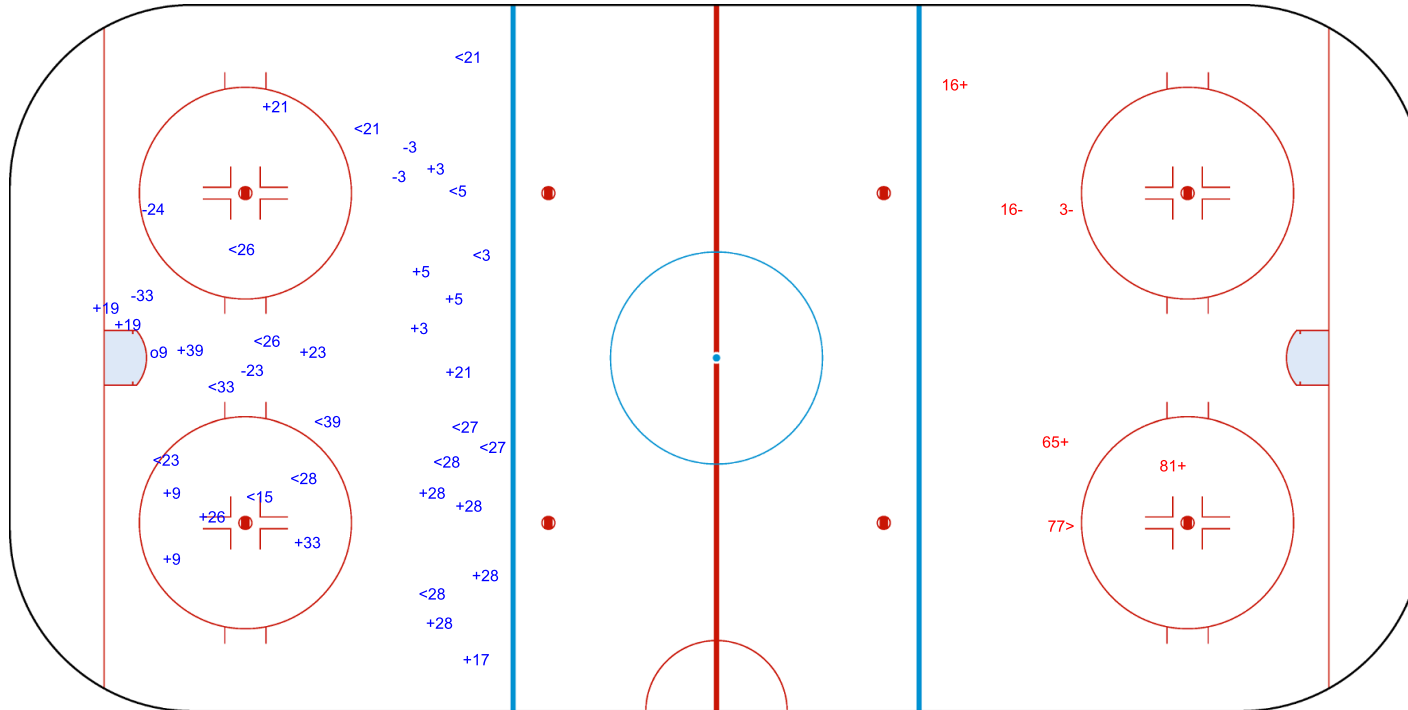

SSG (+): 18

SSP (>): 3

SPG (-): 5

o72

GK 31 of LBU

Shots by ZEM

Goals (o): 1 SSG (+): 19

SSP (<): 15 SPG (-): 5

GK 31 of LBU

3rd Period

Shots by LBU

Goals (o): 0 SSG (+): 3

SSP (>): 1 SPG (-): 2

GK 1 of ZEM

Legend:	
GK	Goalkeeper
SPG	Shots past goal
SSG	Shots saved by goalkeeper
SSP	Shots saved by player