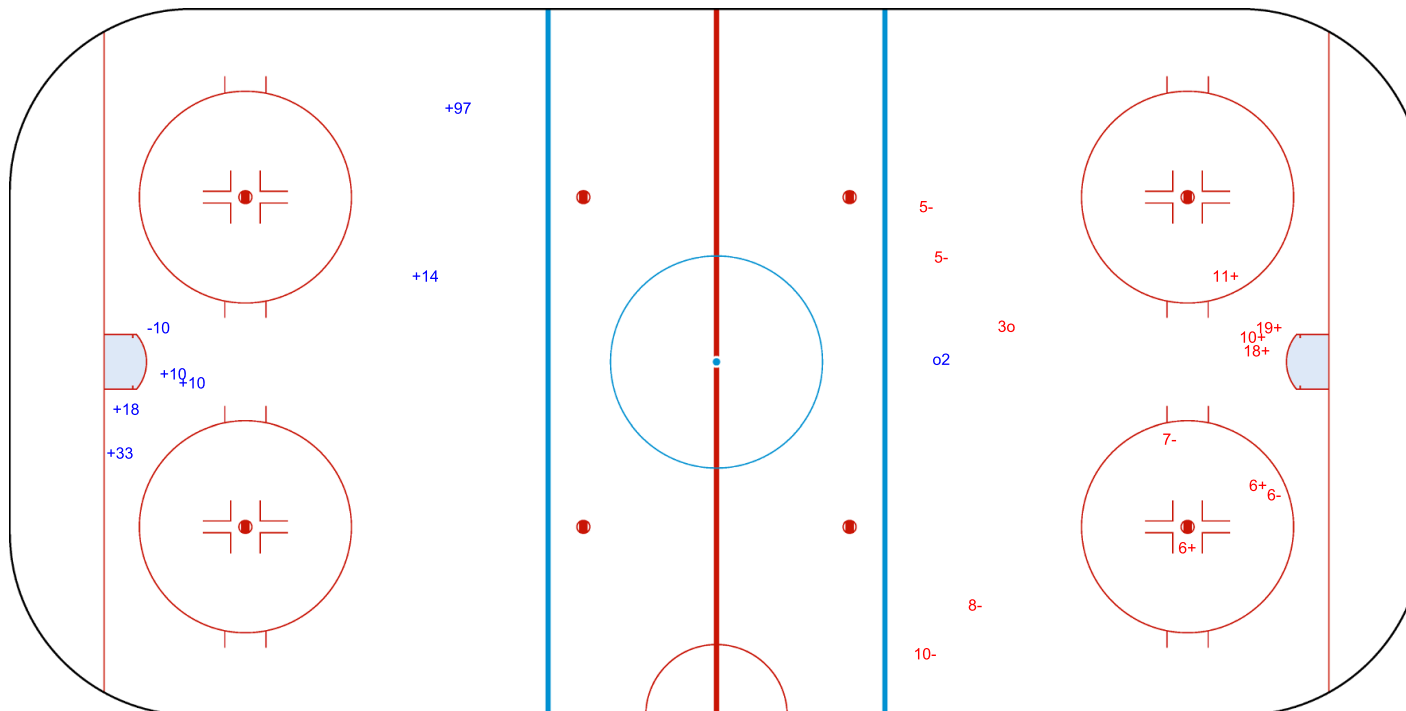

GK 1 of LTU

Shots by CRO

Goals (o): 0    SSG (+): 11

SSP (<): 0    SPG (-): 4

GK 1 of LTU

Period: 2

Shots by LTU

Goals (o): 0    SSG (+): 9

SSP (>): 0    SPG (-): 2

GK 1 of CRO

Shots by LTU

Goals (o): 1    SSG (+): 6  
SSP (<): 0    SPG (-): 1

GK 1 of CRO

ENG

Period: 3

Shots by CRO

Goals (o): 1    SSG (+): 6  
SSP (>): 0    SPG (-): 6

GK 1 of LTU

<b>Legend:</b>	<b>ENG</b> Empty net goal	<b>GK</b> Goalkeeper	<b>SPG</b> Shots past goal	<b>SSG</b> Shots saved by goalkeeper	<b>SSP</b> Shots saved by player
----------------	---------------------------	----------------------	----------------------------	--------------------------------------	----------------------------------