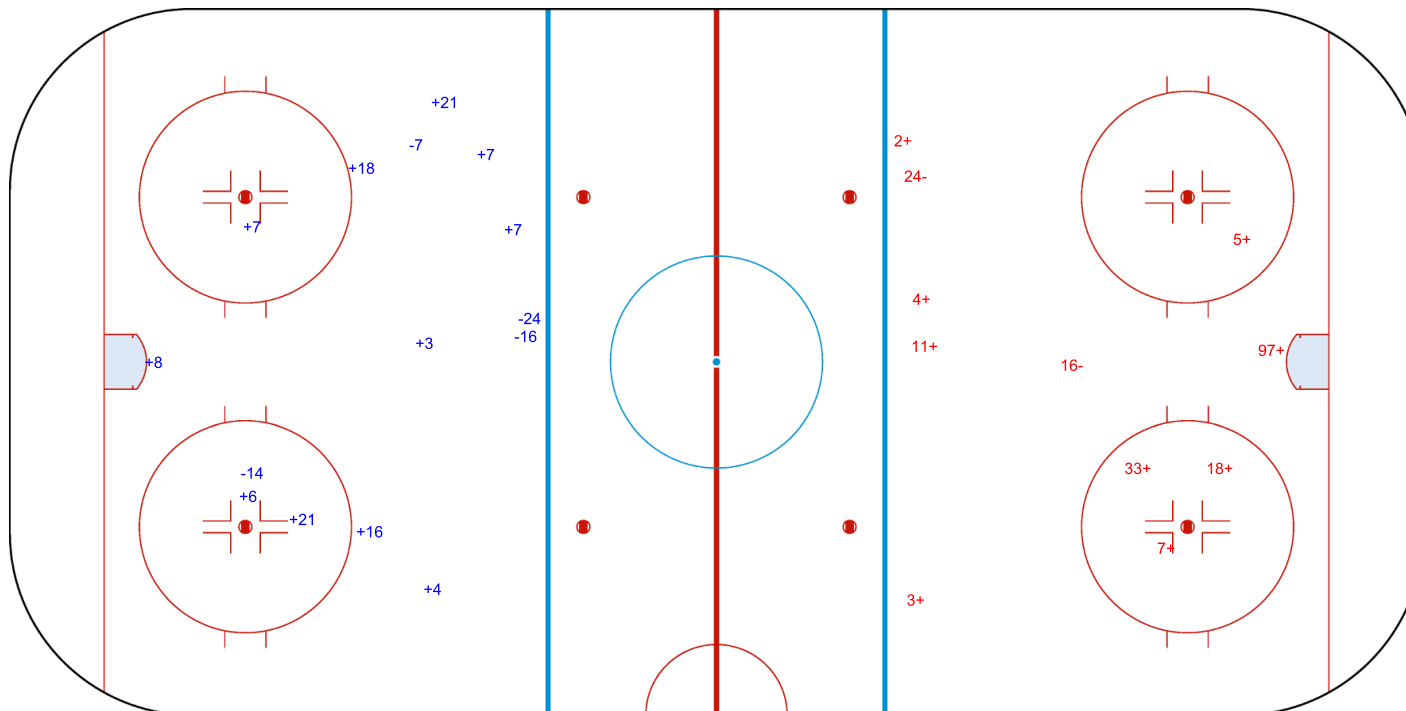

SHOT CHART  
 CRO - LTU

Shots by LTU  
 Goals (o): 2    SSG (+): 15  
 SSP (-): 0    SPG (-): 2

GK 1 of CRO

CRO →    Period: 1    ← LTU

Shots by CRO  
 Goals (o): 0    SSG (+): 4  
 SSP (>): 0    SPG (-): 1

GK 1 of LTU

Shots by CRO

Goals (o): 0    SSG (+): 11

SSP (<): 0    SPG (-): 4

GK 1 of LTU

Period: 2

Shots by LTU

Goals (o): 0    SSG (+): 9

SSP (>): 0    SPG (-): 2

GK 1 of CRO

Shots by LTU

Goals (o): 1    SSG (+): 6  
SSP (<): 0    SPG (-): 1

GK 1 of CRO

ENG

Period: 3

Shots by CRO