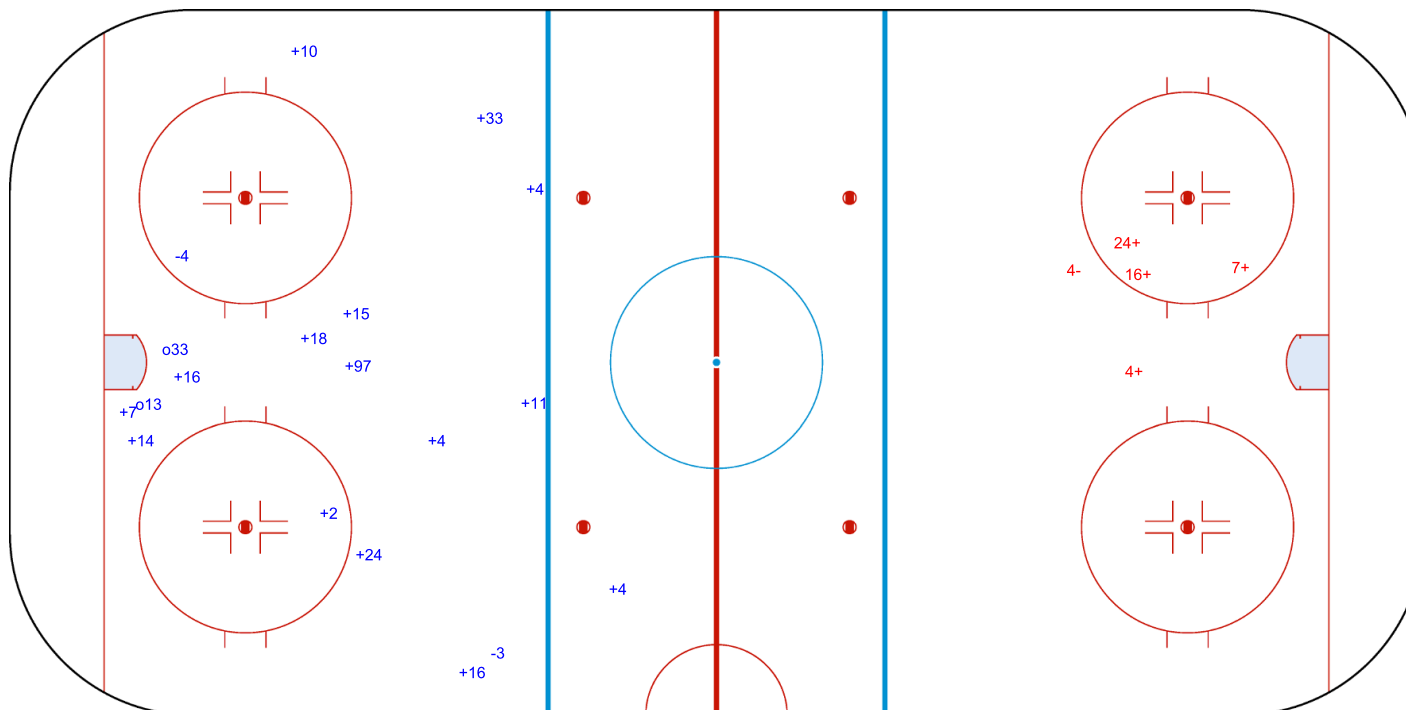

SHOT CHART  
 CRO - LTU

Shots by LTU  
 Goals (o): 2    SSG (+): 15  
 SSP (-): 0    SPG (-): 2

GK 1 of CRO

CRO →    Period: 1    ← LTU

Shots by CRO  
 Goals (o): 0    SSG (+): 4  
 SSP (>): 0    SPG (-): 1

GK 1 of LTU

Shots by CRO

Goals (o): 0    SSG (+): 11

SSP (<): 0    SPG (-): 4

GK 1 of LTU

Period: 2

Shots by LTU

Goals (o): 0    SSG (+): 9

SSP (>): 0    SPG (-): 2

GK 1 of CRO

Shots by LTU

Goals (o): 1    SSG (+): 6  
SSP (<): 0    SPG (-): 1

GK 1 of CRO

ENG

Period: 3

Shots by CRO