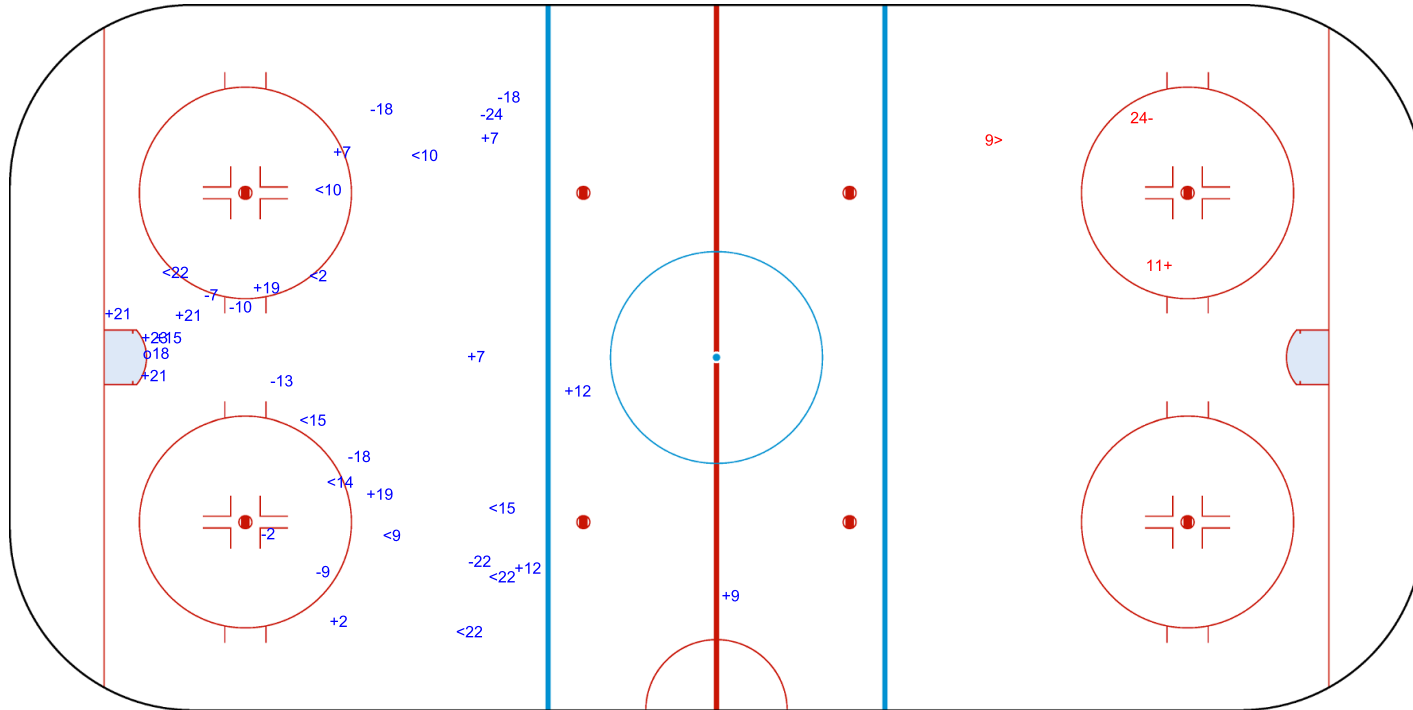

SHOT CHART

ISL - ISR

Period: 1

Shots by ISL

Goals (o): 1

SSG (+): 14

SSP (<): 10

SPG (-): 10

Shots by ISR

Goals (o): 0

SSG (+): 1

SSP (>): 1

SPG (-): 1

GK 20 of ISR

GK 20 of ISL

Shots by ISR

Goals (o): 0

SSG (+): 3

SSP (-): 2

SPG (-): 0

GK 20 of ISR

Period: 2

Shots by ISL

Goals (o): 2