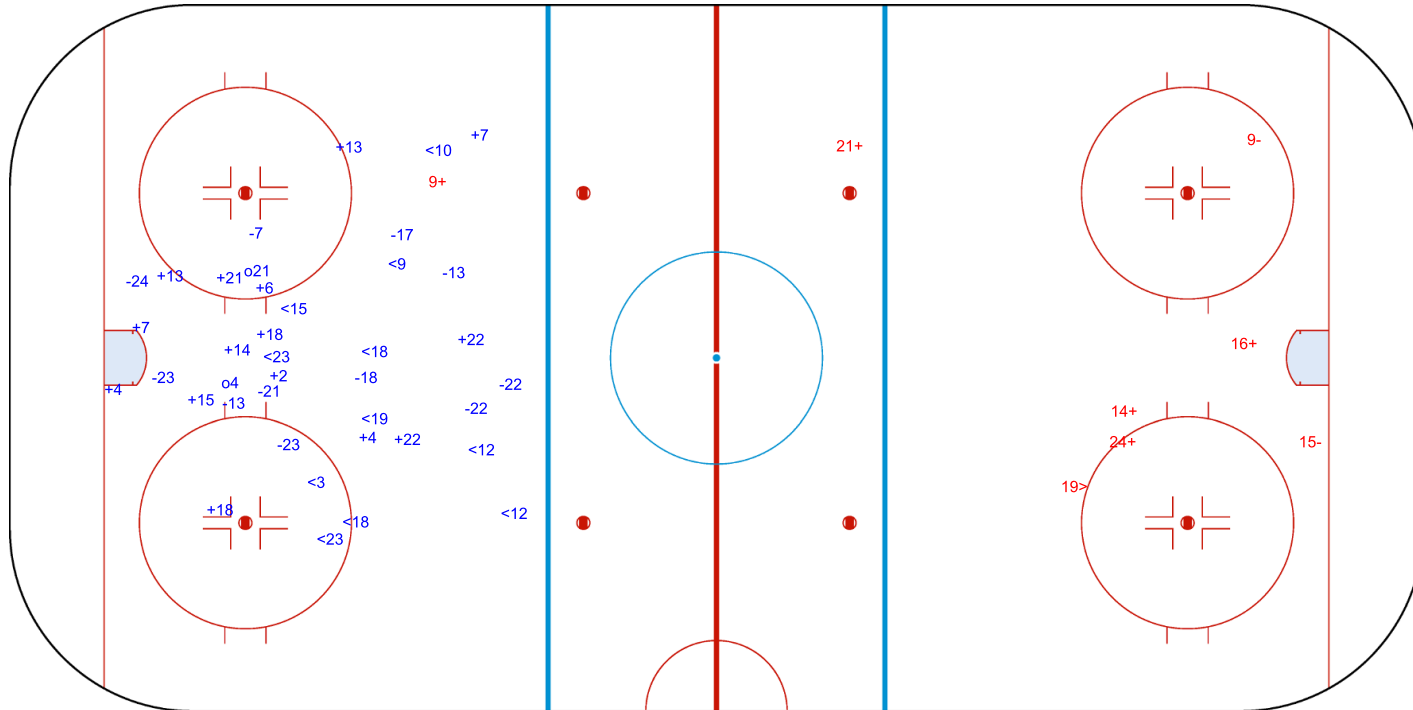

SSG (+): 30

SSP (>): 7

SPG (-): 8

GK 20 of ISR

Shots by ISL  
Goals (o): 2  
SSP (<): 11  
SSG (+): 15  
SPG (-): 11

ISR → Period: 3 ← ISL

Shots by ISR  
Goals (o): 0  
SSP (>): 1  
SSG (+): 5  
SPG (-): 2

GK 20 of ISR