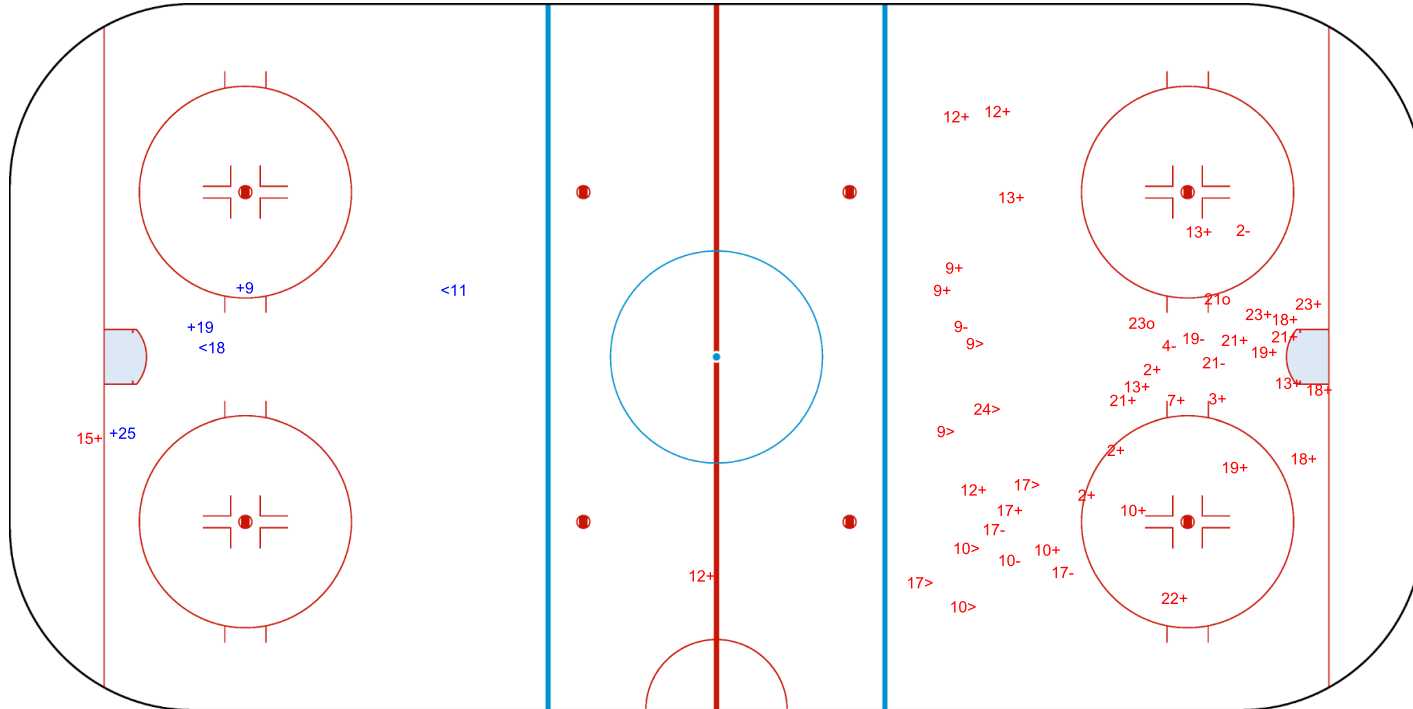

Goals (o): 0

SSG (+): 3

SSP (-): 2

SPG (-): 0

GK 20 of ISR

Period: 2

Shots by ISL

Goals (o): 2

SSG (+): 30

SSP (>): 7

SPG (-): 8

GK 20 of ISR

Shots by ISL  
Goals (o): 2  
SSP (<): 11  
SSG (+): 15  
SPG (-): 11

ISR → Period: 3 ← ISL

Shots by ISR  
Goals (o): 0  
SSP (>): 1  
SSG (+): 5  
SPG (-): 2

GK 20 of ISR