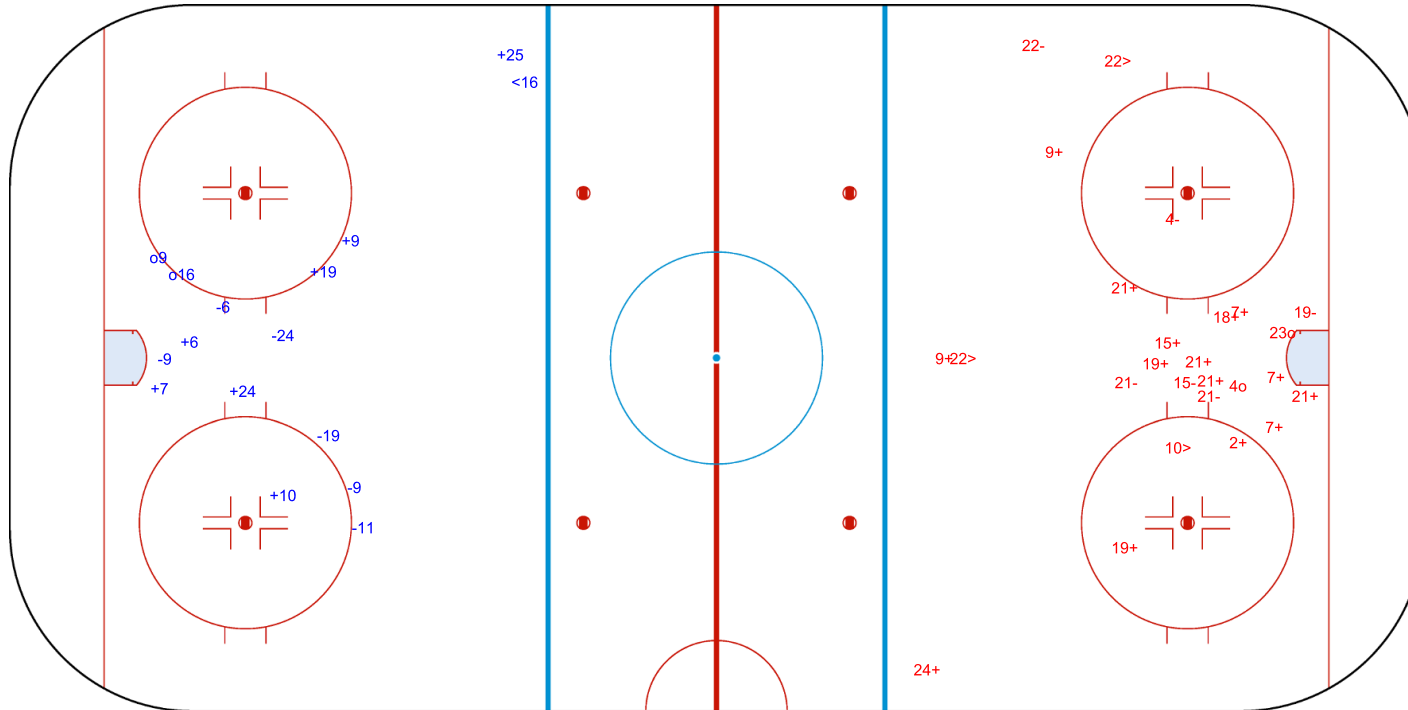

SHOT CHART

ISL - KGZ

Period: 1

Shots by ISL

Goals (o): 2

SSP (<): 5

SSG (+): 12

SPG (-): 8

GK 1 of KGZ

Shots by KGZ

Goals (o): 0

SSP (>): 2

SSG (+): 9

SPG (-): 1

GK 1 of ISL

Shots by KGZ

Goals (o): 2 SSG (+): 7
SSP (<): 1 SPG (-): 6

GK 1 of ISL

Period: 2

Shots by ISL

Goals (o): 2 SSG (+): 15
SSP (>): 3 SPG (-): 6

GK 1 of KGZ

Shots by ISL

Goals (o): 5 SSG (+): 10
SSP (<): 1 SPG (-): 12