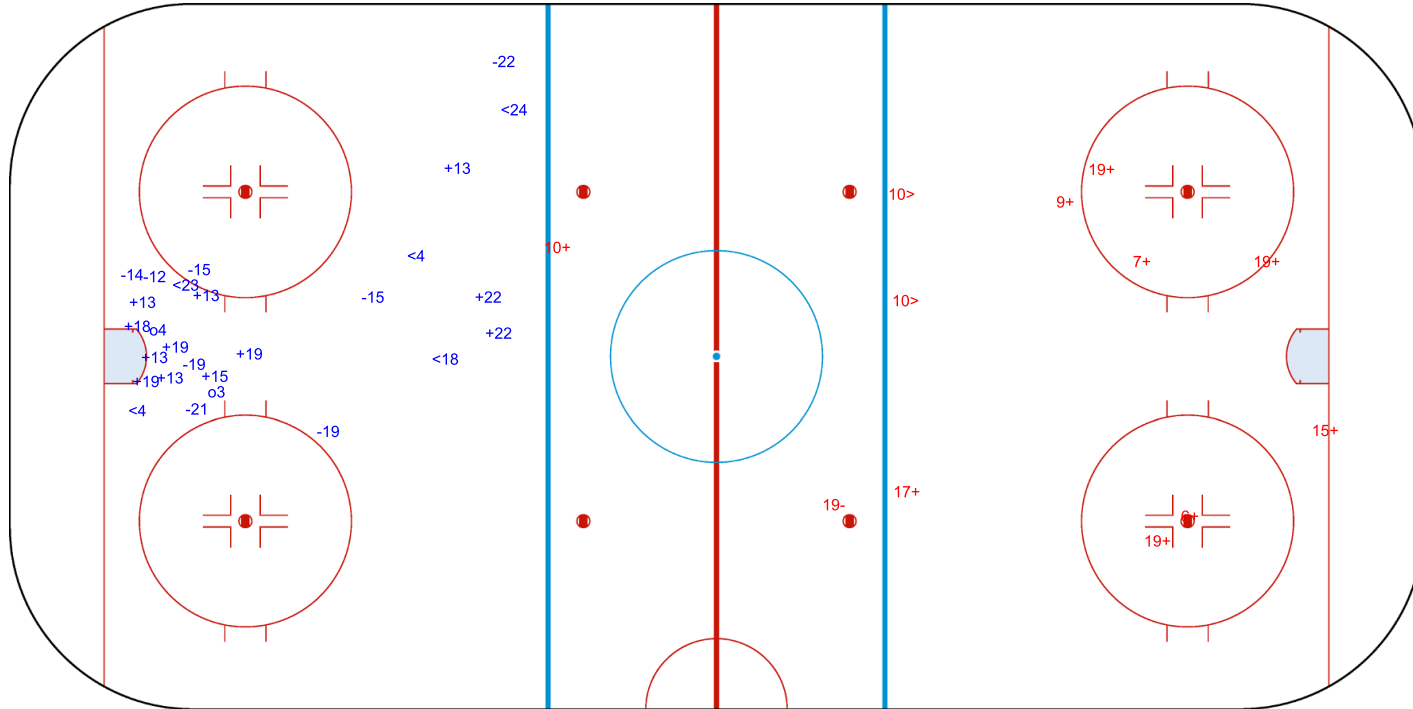

SHOT CHART

ISL - KGZ

Period: 1

Shots by ISL

Goals (o): 2

SSP (<): 5

SSG (+): 12

SPG (-): 8

GK 1 of KGZ

Shots by KGZ

Goals (o): 0

SSP (>): 2

SSG (+): 9

SPG (-): 1

GK 1 of ISL