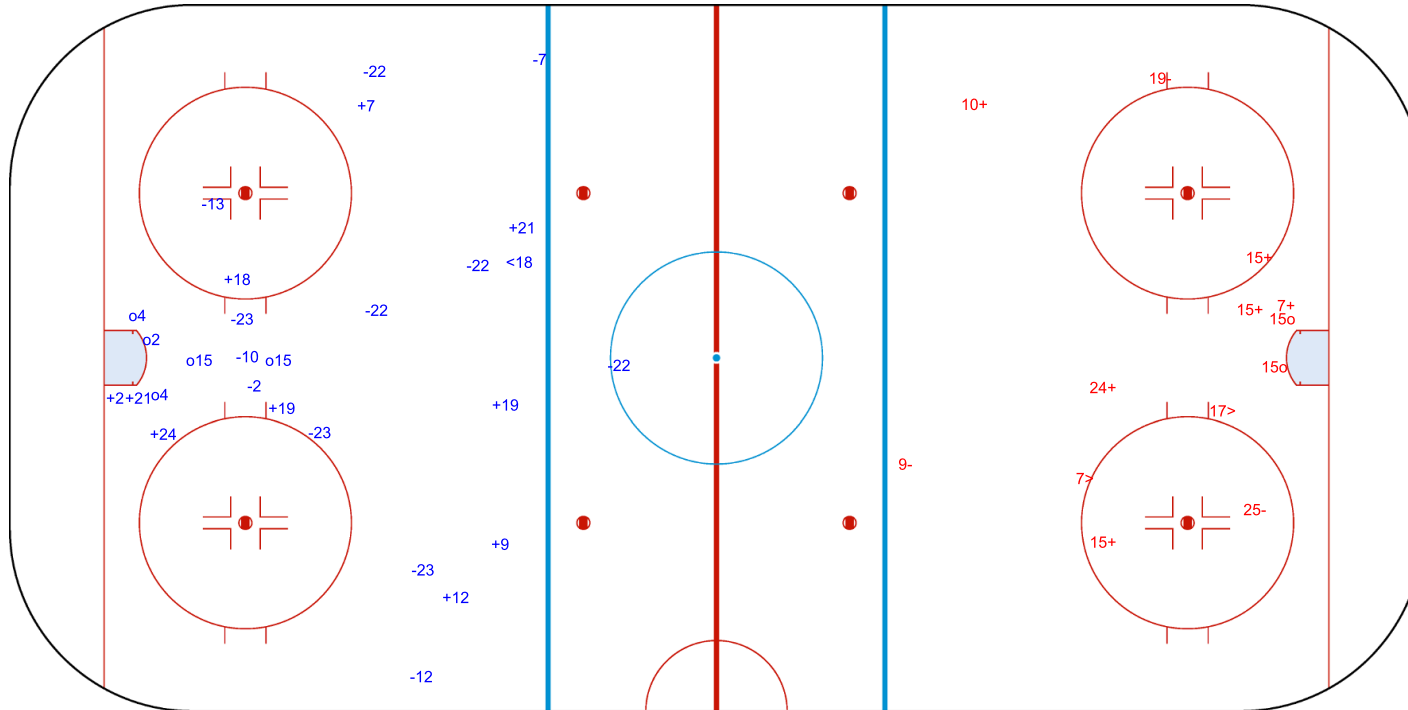

Shots by ISL

Goals (o): 5   SSG (+): 10
SSP (<): 1   SPG (-): 12

GK 1 of KGZ

GK 20 of KGZ

Period: 3

Shots by KGZ

Goals (o): 2   SSG (+): 6
SSP (>): 2   SPG (-): 3

GK 1 of ISL

Legend:	GK Goalkeeper	SPG Shots past goal	SSG Shots saved by goalkeeper	SSP Shots saved by player