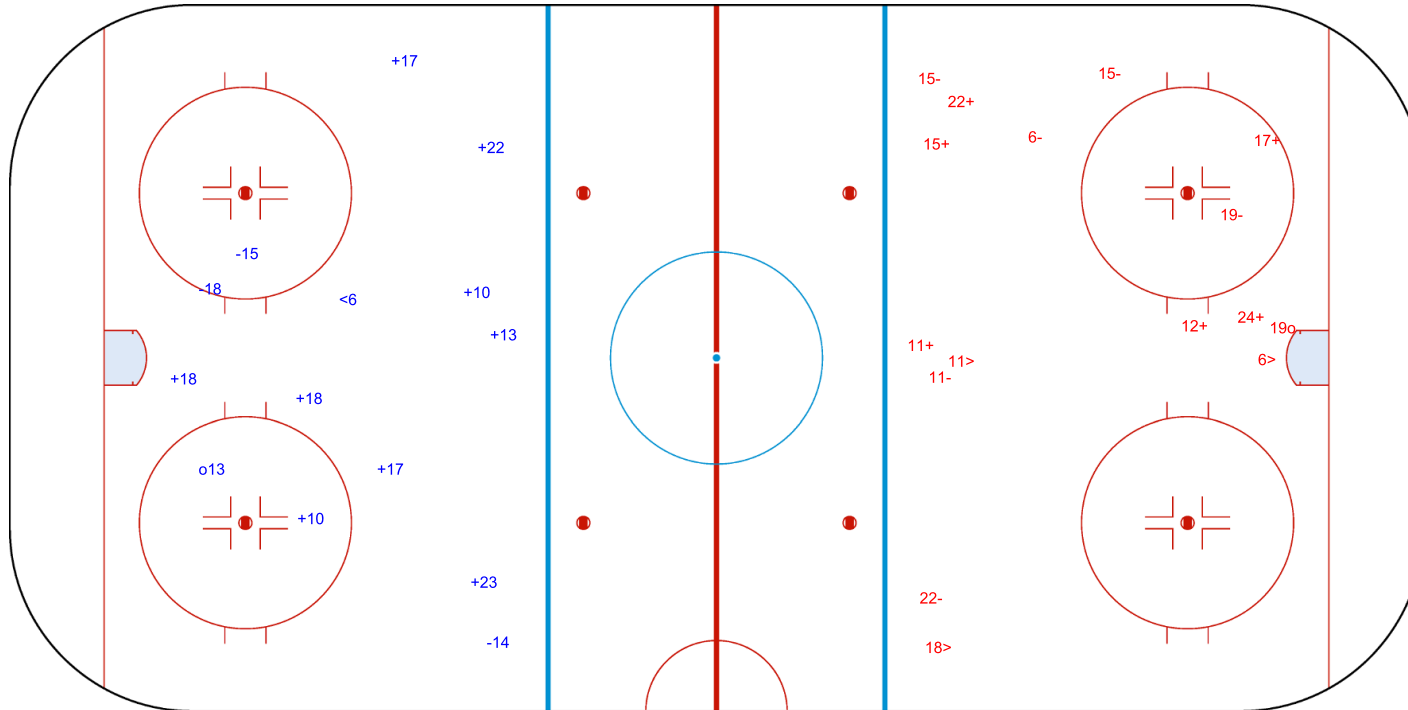

SHOT CHART

TPE - MEX

Shots by MEX
 Goals (o): 0
 SSP (<): 7

SSG (+): 6
 SPG (-): 2

GK 25 of TPE

Period: 1

Shots by TPE
 Goals (o): 3
 SSP (>): 4

SSG (+): 10
 SPG (-): 9

GK 20 of MEX

Shots by MEX

Goals (o): 1 SSG (+): 9
SSP (<): 1 SPG (-): 3

o13

GK 25 of TPE

TPE

Period: 3

MEX

Shots by TPE

Goals (o): 1 SSG (+): 6
SSP (>): 3 SPG (-): 6

o19

GK 20 of MEX

Legend:
GK Goalkeeper **SPG** Shots past goal **SSG** Shots saved by goalkeeper **SSP** Shots saved by player