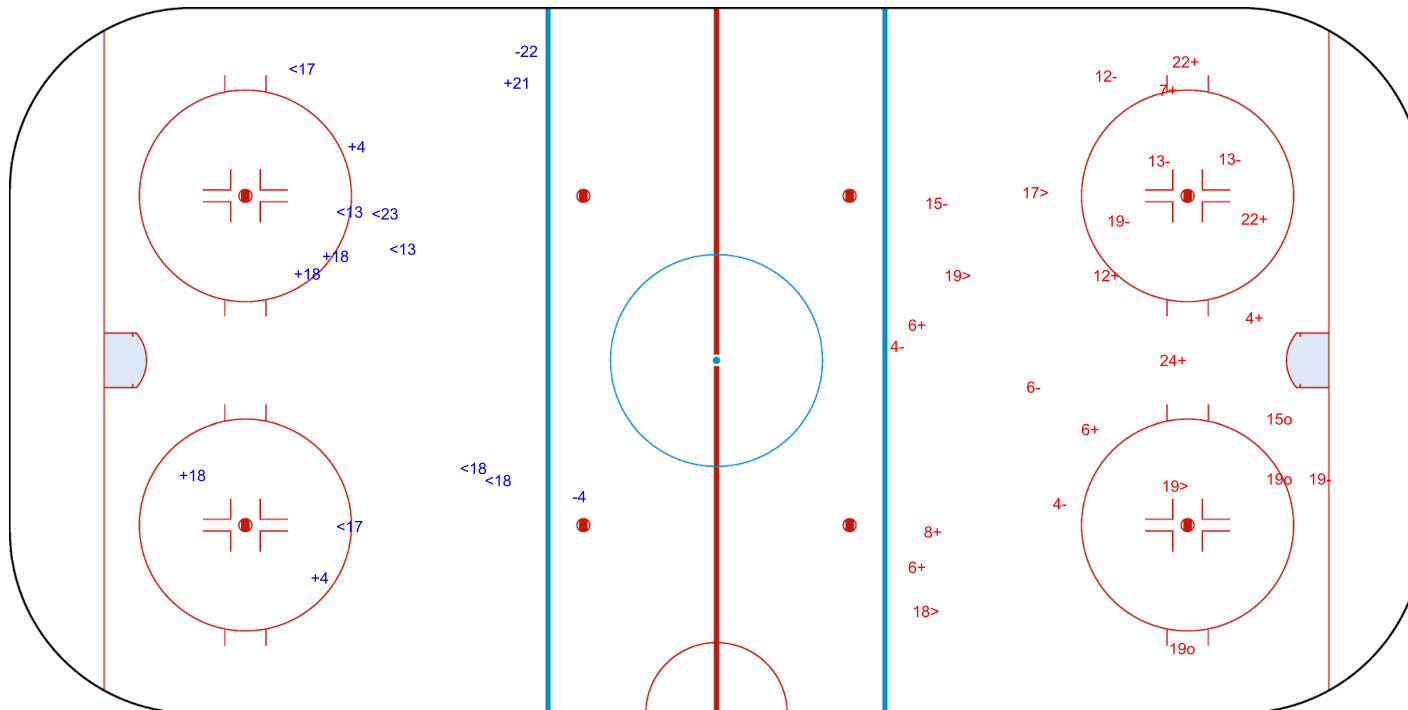

SHOT CHART

TPE - MEX

Shots by MEX
 Goals (o): 0
 SSP (<): 7

SSG (+): 6
 SPG (-): 2

GK 25 of TPE

Period: 1

Shots by TPE
 Goals (o): 3
 SSP (>): 4

SSG (+): 10
 SPG (-): 9

GK 20 of MEX

Shots by MEX

Goals (o): 1 SSG (+): 9
SSP (<): 1 SPG (-): 3

o13

GK 25 of TPE

TPE

Period: 3

MEX