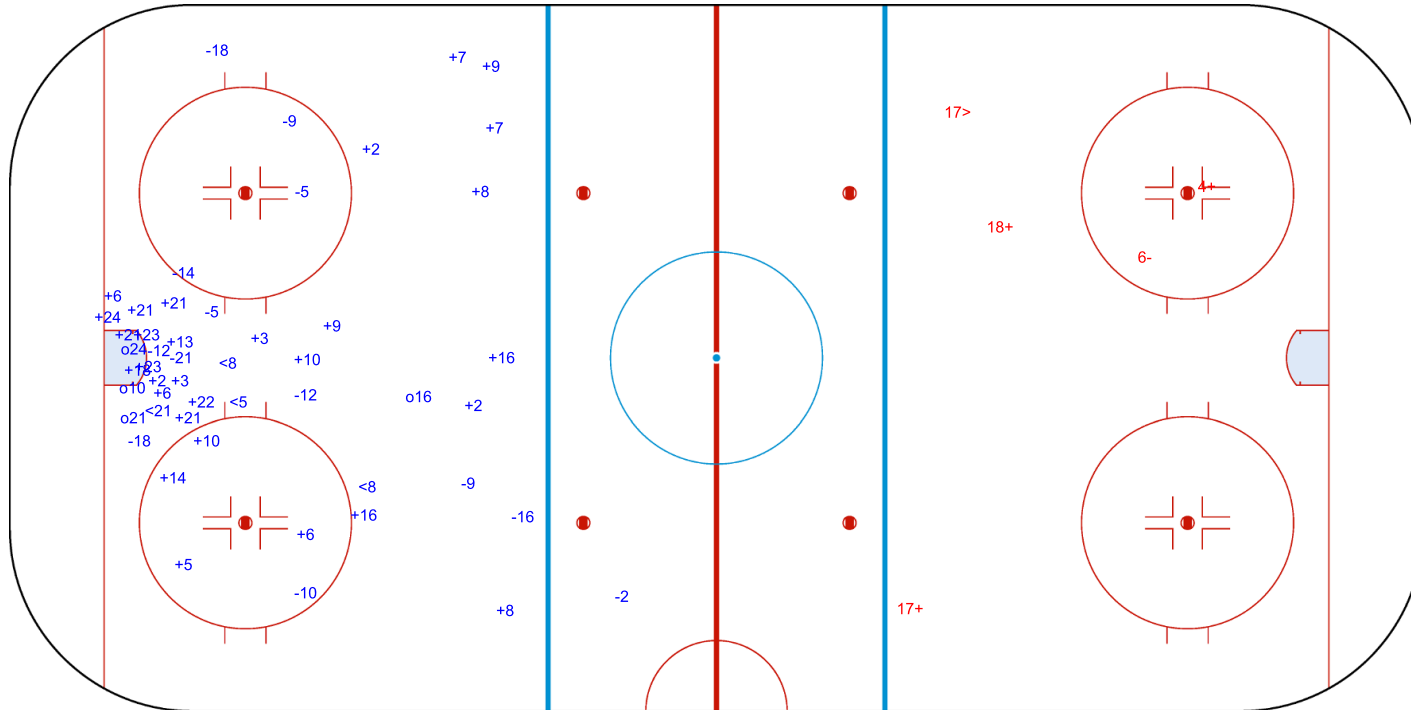

SHOT CHART
ESP - MEX

Shots by MEX
 Goals (o): 1
 SSP (-): 1

SSG (+): 5
 SPG (-): 1

GK 25 of ESP

Period: 1

Shots by ESP
 Goals (o): 4
 SSP (>): 5

SSG (+): 21
 SPG (-): 16

GK 20 of MEX

Shots by ESP
 Goals (o): 4 SSG (+): 30
 SSP (<): 4 SPG (-): 13

o16
 o210 o24

GK 20 of MEX

Period: 2

Shots by MEX
 Goals (o): 0 SSG (+): 3
 SSP (>): 1 SPG (-): 1

GK 20 of ESP

GK 25 of ESP

Shots by MEX

Goals (o): 0 SSG (+): 3
SSP (<): 0 SPG (-): 1

GK 20 of ESP

Period: 3

Shots by ESP

Goals (o): 7 SSG (+): 19
SSP (>): 6 SPG (-): 15

GK 20 of MEX

GK 25 of MEX

Legend:	GK Goalkeeper	SPG Shots past goal	SSG Shots saved by goalkeeper	SSP Shots saved by player
----------------	----------------------	----------------------------	--------------------------------------	----------------------------------