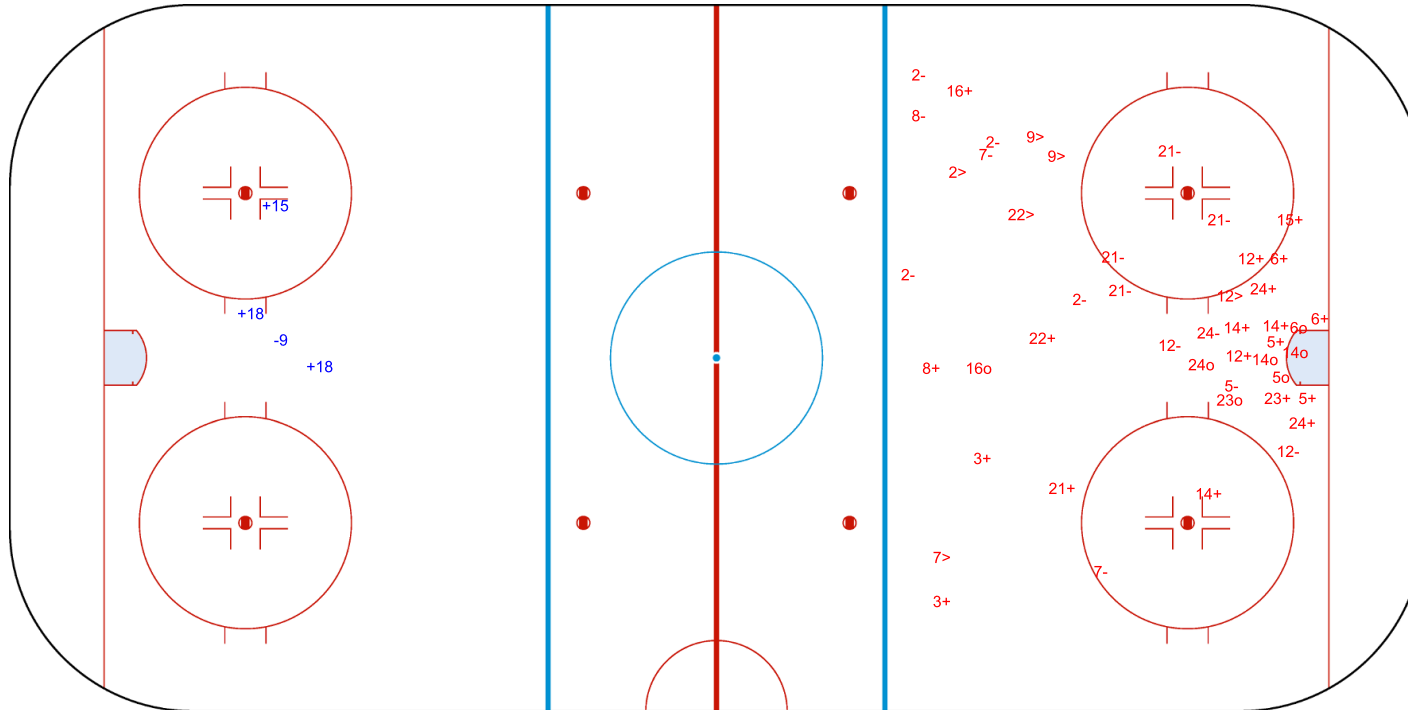

Shots by ESP
 Goals (o): 4 SSG (+): 30
 SSP (<): 4 SPG (-): 13

o16
 o210 o24

GK 20 of MEX

Period: 2

Shots by MEX
 Goals (o): 0 SSG (+): 3
 SSP (>): 1 SPG (-): 1

GK 20 of ESP

GK 25 of ESP

Shots by MEX

Goals (o): 0 SSG (+): 3
SSP (<): 0 SPG (-): 1

GK 20 of ESP

Period: 3

Shots by ESP

Goals (o): 7 SSG (+): 19
SSP (>): 6 SPG (-): 15

GK 20 of MEX

GK 25 of MEX

Legend:	GK Goalkeeper	SPG Shots past goal	SSG Shots saved by goalkeeper	SSP Shots saved by player
----------------	----------------------	----------------------------	--------------------------------------	----------------------------------