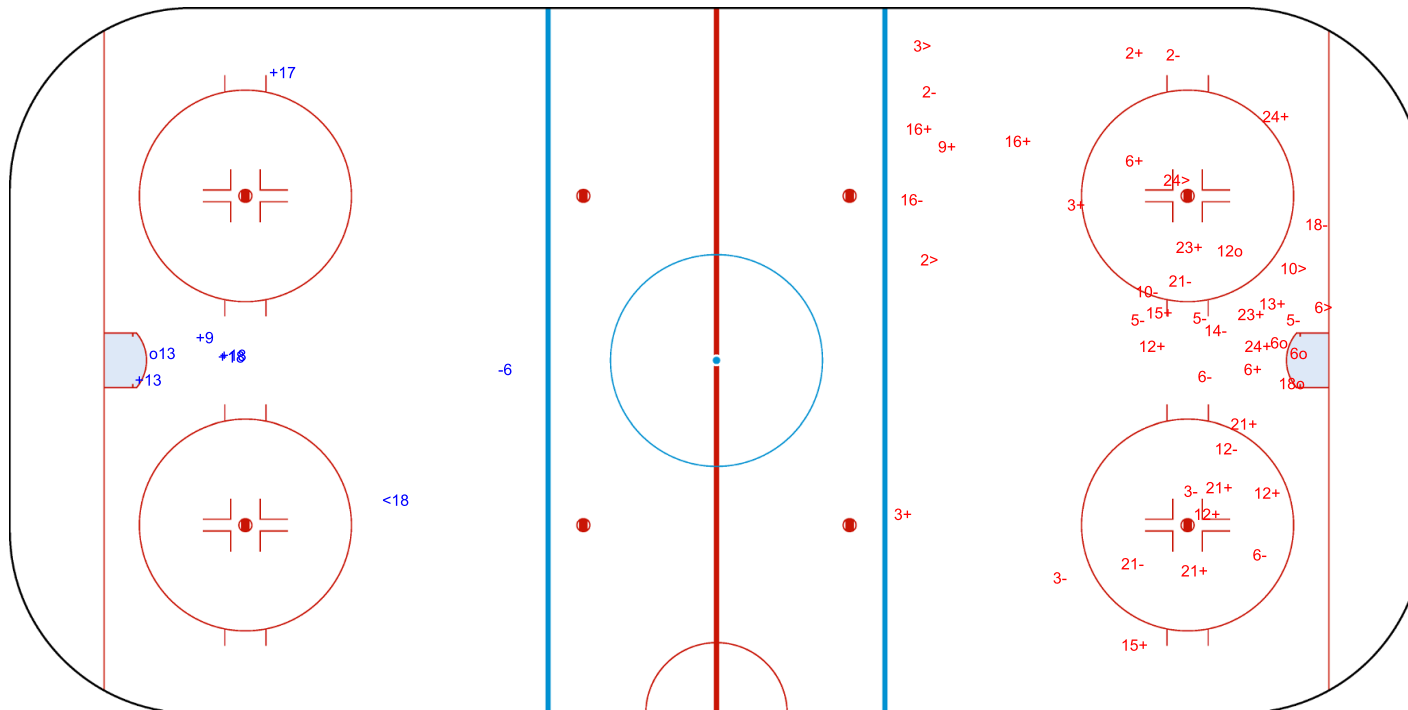

SHOT CHART
ESP - MEX

Shots by MEX
 Goals (o): 1
 SSP (-): 1

SSG (+): 5
 SPG (-): 1

GK 25 of ESP

Period: 1

Shots by ESP
 Goals (o): 4
 SSP (>): 5

SSG (+): 21
 SPG (-): 16

GK 20 of MEX

Shots by ESP
 Goals (o): 4 SSG (+): 30
 SSP (<): 4 SPG (-): 13

o16
 o210 o24

GK 20 of MEX

Period: 2

Shots by MEX
 Goals (o): 0 SSG (+): 3
 SSP (>): 1 SPG (-): 1

GK 20 of ESP

GK 25 of ESP

Shots by MEX