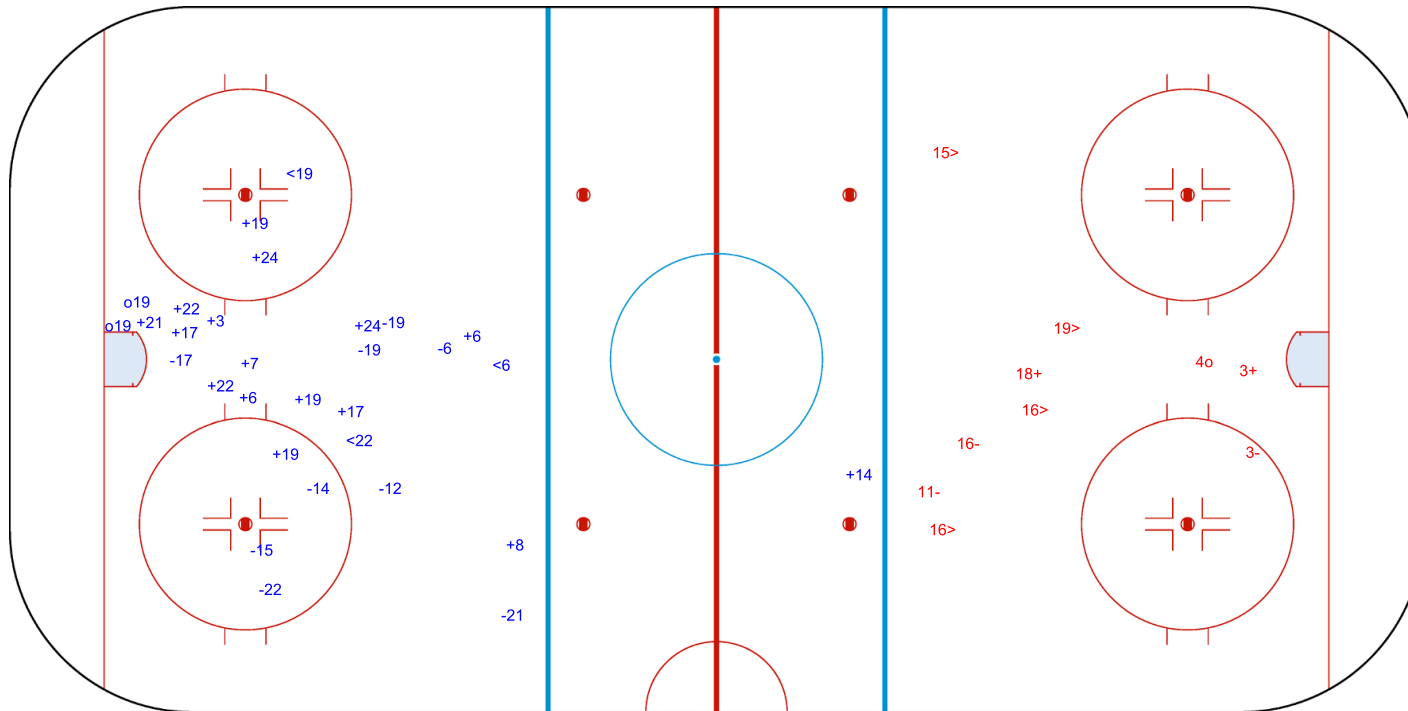

INTERNATIONAL  
ICE HOCKEY  
FEDERATION

SHOT CHART

HKG - TPE

Period: 1

Shots by TPE

Goals (o): 2

SSP (<): 3

SSG (+): 16

SPG (-): 9

GK 1 of HKG

Shots by HKG

Goals (o): 1

SSP (>): 4

SSG (+): 2

SPG (-): 3

GK 25 of TPE

Legend:	
<b>GK</b>	Goalkeeper
<b>SPG</b>	Shots past goal
<b>SSG</b>	Shots saved by goalkeeper
<b>SSP</b>	Shots saved by player